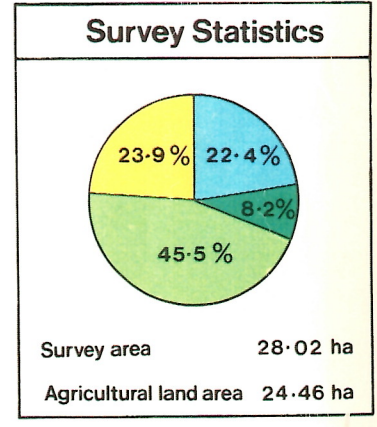

**Ministry of Agriculture, Fisheries and Food
Agricultural Land Classification**

Moor Lane, Backwell, Avon

Agricultural Land

ALC grade	Agricultural land quality	Degree of limitation
Grade 1	Excellent	None or very minor
Grade 2	Very good	Minor
Grade 3a	Good	Moderate
Grade 3b	Moderate	Moderate to severe
Grade 4	Poor	Severe
Grade 5	Very poor	Very severe

The information is accurate at the base map scale but any enlargement would be misleading.

Reproduction in whole or in part by any means is prohibited without the prior permission of M.A.F.F.

Surveyed by the Resource Planning Group June 1989. Map produced by the Cartographic Unit, Farm and Countryside Service, M.A.F.F. Bristol.
Ref. no. ~~MAFF~~ 113/89/19
Based upon the 1981 Ordnance Survey 1:10 000 map with the permission of The Controller of Her Majesty's Stationery Office, Crown Copyright Reserved.
© Crown Copyright Reserved 1989

The information is accurate at the base map scale but any enlargement would be misleading.

Reproduction in whole or in part by any means is prohibited without the prior permission of M.A.F.F.

Surveyed by the Resource Planning Group June 1989. Map produced by the Cartographic Unit, Farm and Countryside Service, M.A.F.F. Bristol. Ref. no. 112/89
 Based upon the 1981 Ordnance Survey 1:10 000 map with the permission of The Controller of Her Majesty's Stationery Office, Crown Copyright Reserved.
 © Crown Copyright Reserved 1989