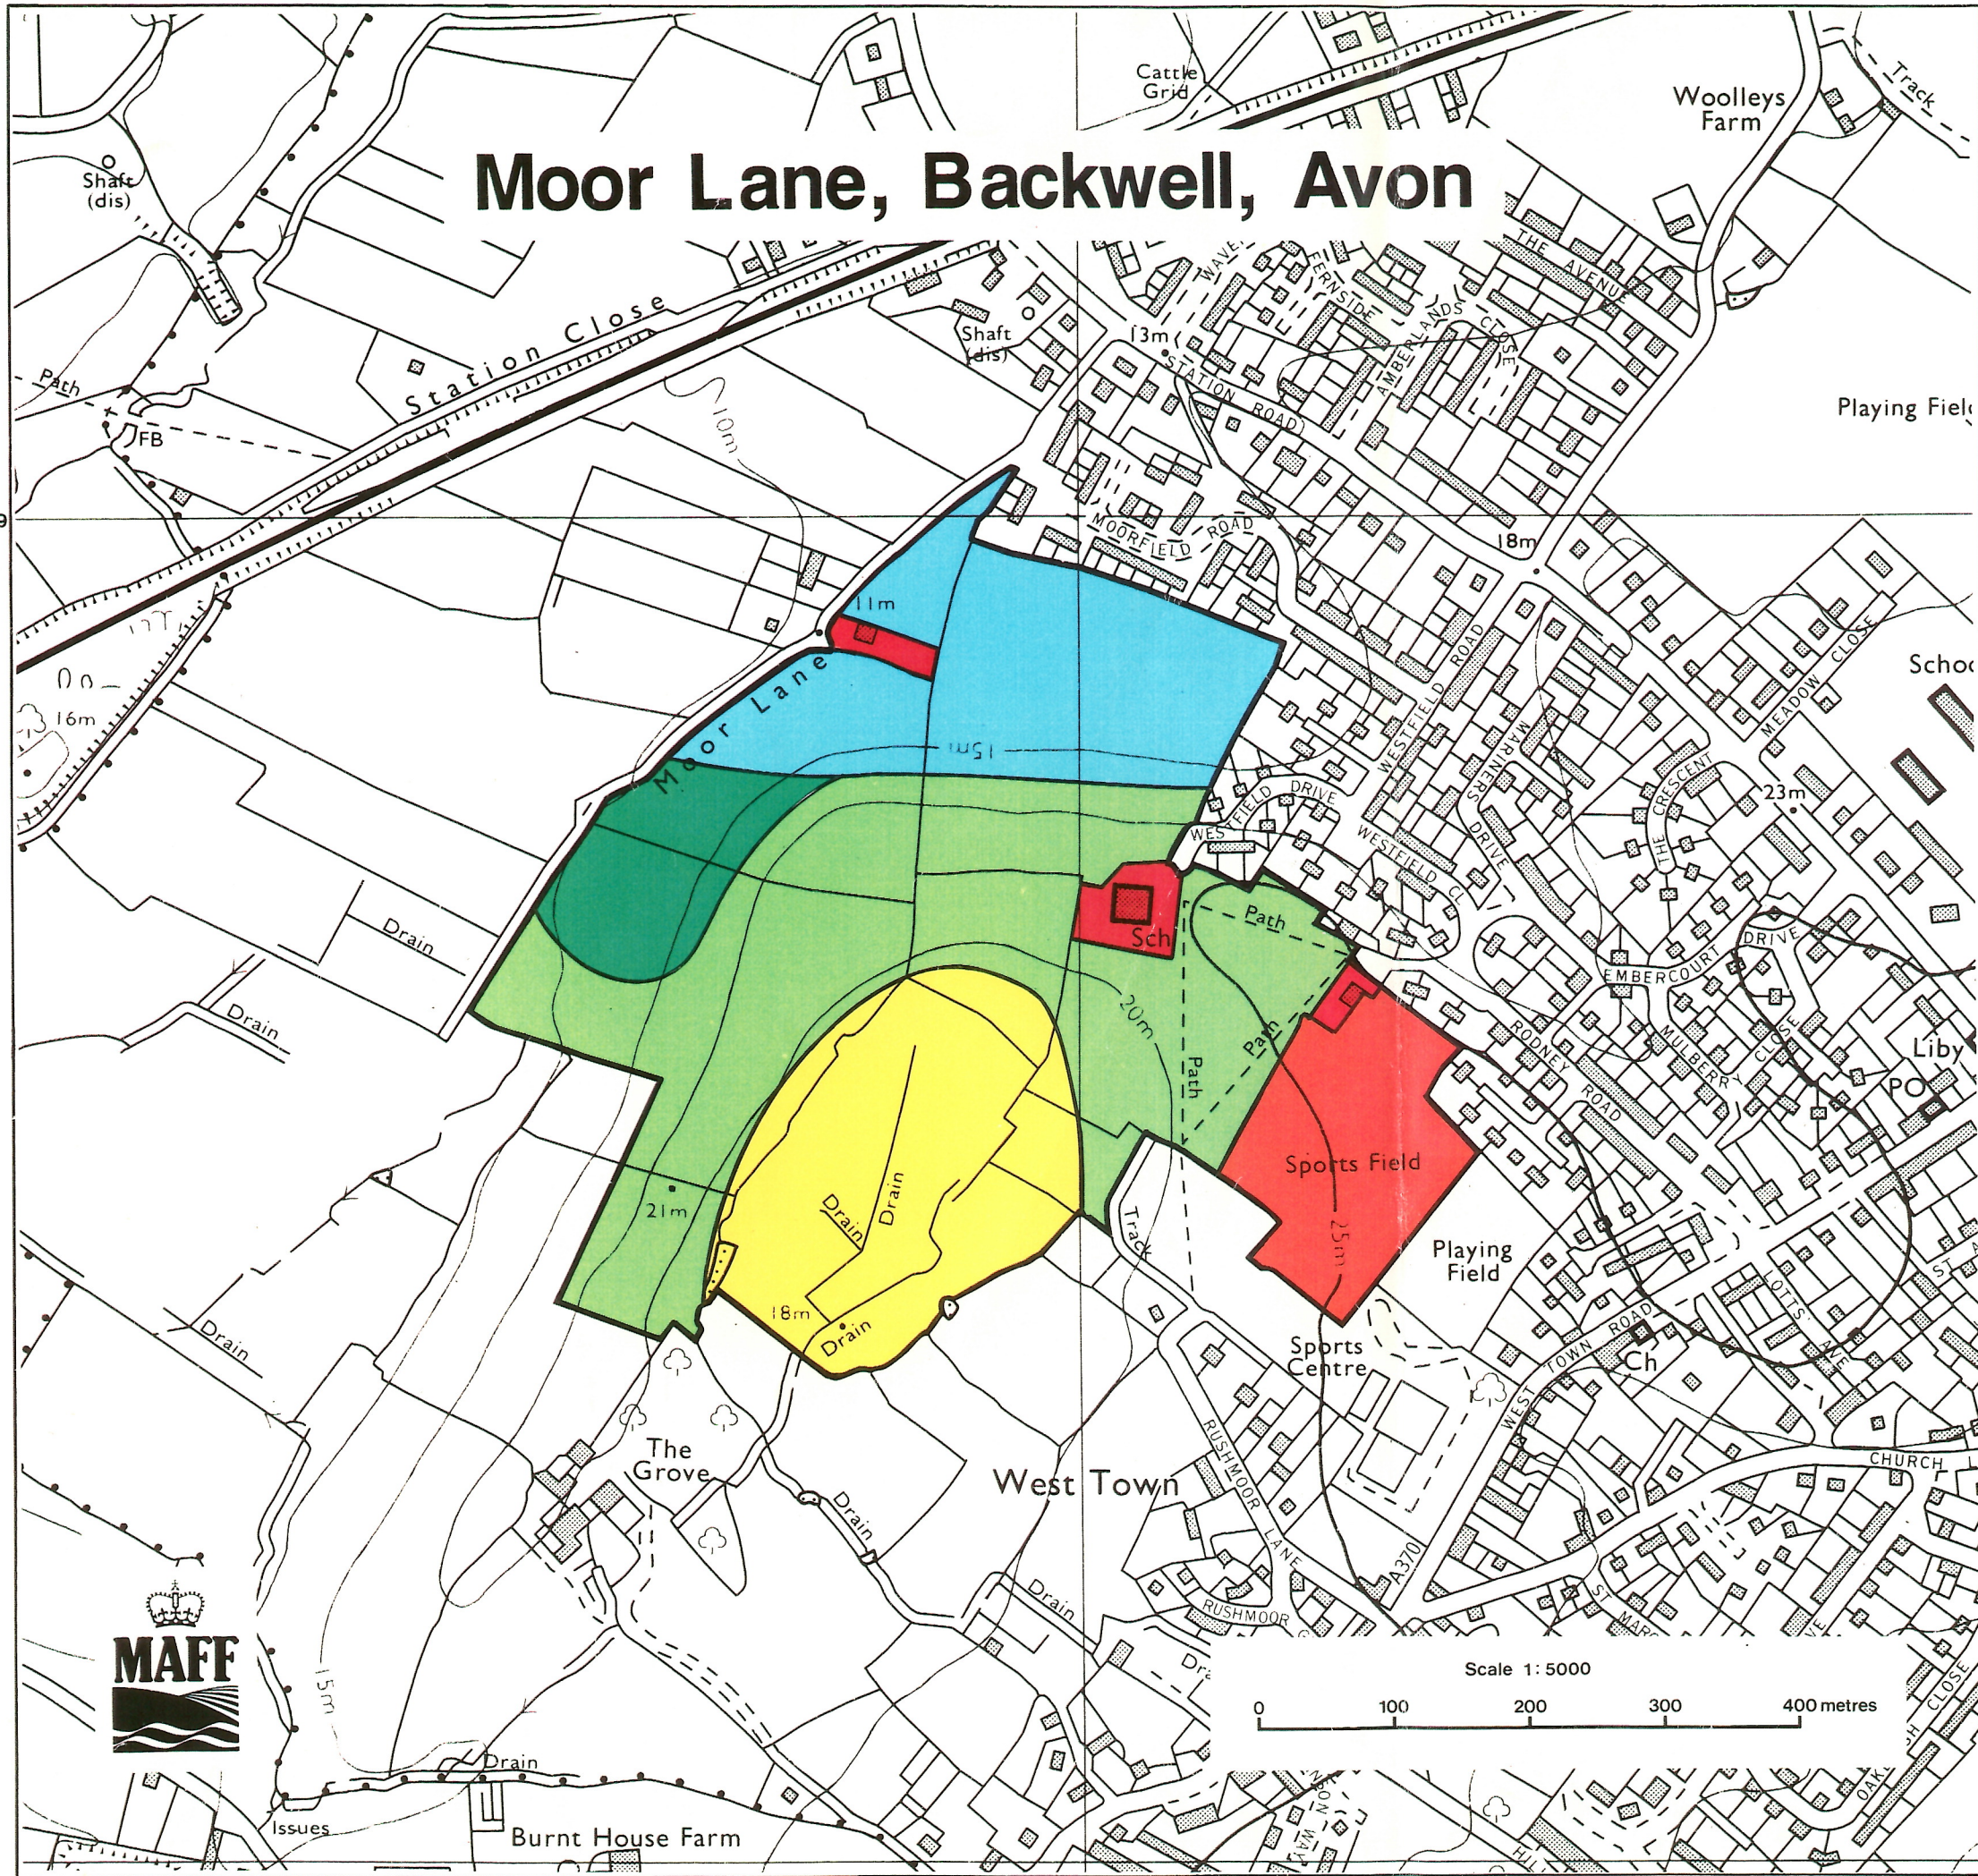

**Ministry of Agriculture, Fisheries and Food
Agricultural Land Classification**

Moor Lane, Backwell, Avon

Agricultural Land

ALC grade	Agricultural land quality	Degree of limitation
Grade 1	Excellent	None or very minor
Grade 2	Very good	Minor
Grade 3a	Good	Moderate
Grade 3b	Moderate	Moderate to severe
Grade 4	Poor	Severe
Grade 5	Very poor	Very severe

The information is accurate at the base map scale but any enlargement would be misleading.

Reproduction in whole or in part by any means is prohibited without the prior permission of M.A.F.F.

Surveyed by the Resource Planning Group June 1989. Map produced by the Cartographic Unit, Farm and Countryside Service, M.A.F.F. Bristol.
Ref. no. ~~MAFF~~ 113/89/19
Based upon the 1981 Ordnance Survey 1:10 000 map with the permission of The Controller of Her Majesty's Stationery Office, Crown Copyright Reserved.
© Crown Copyright Reserved 1989

Moor Lane, Backwell, Avon

Auger Sample Points

■ 1 & 2	Location of soil pits
● 1 - 21	Location of sample points
(Details contained in separate schedule)	
Urban	Agricultural buildings *
Non-agricultural	Open water *
Woodland	*W Not surveyed *
* Grade/Category not present within survey area	

The information is accurate at the base map scale but any enlargement would be misleading.

Reproduction in whole or in part by any means is prohibited without the prior permission of M.A.F.F.

Surveyed by the Resource Planning Group June 1989. Map produced by the Cartographic Unit, Farm and Countryside Service, M.A.F.F. Bristol. Ref. no. 112/89
 Based upon the 1981 Ordnance Survey 1:10 000 map with the permission of The Controller of Her Majesty's Stationery Office, Crown Copyright Reserved.
 © Crown Copyright Reserved 1989