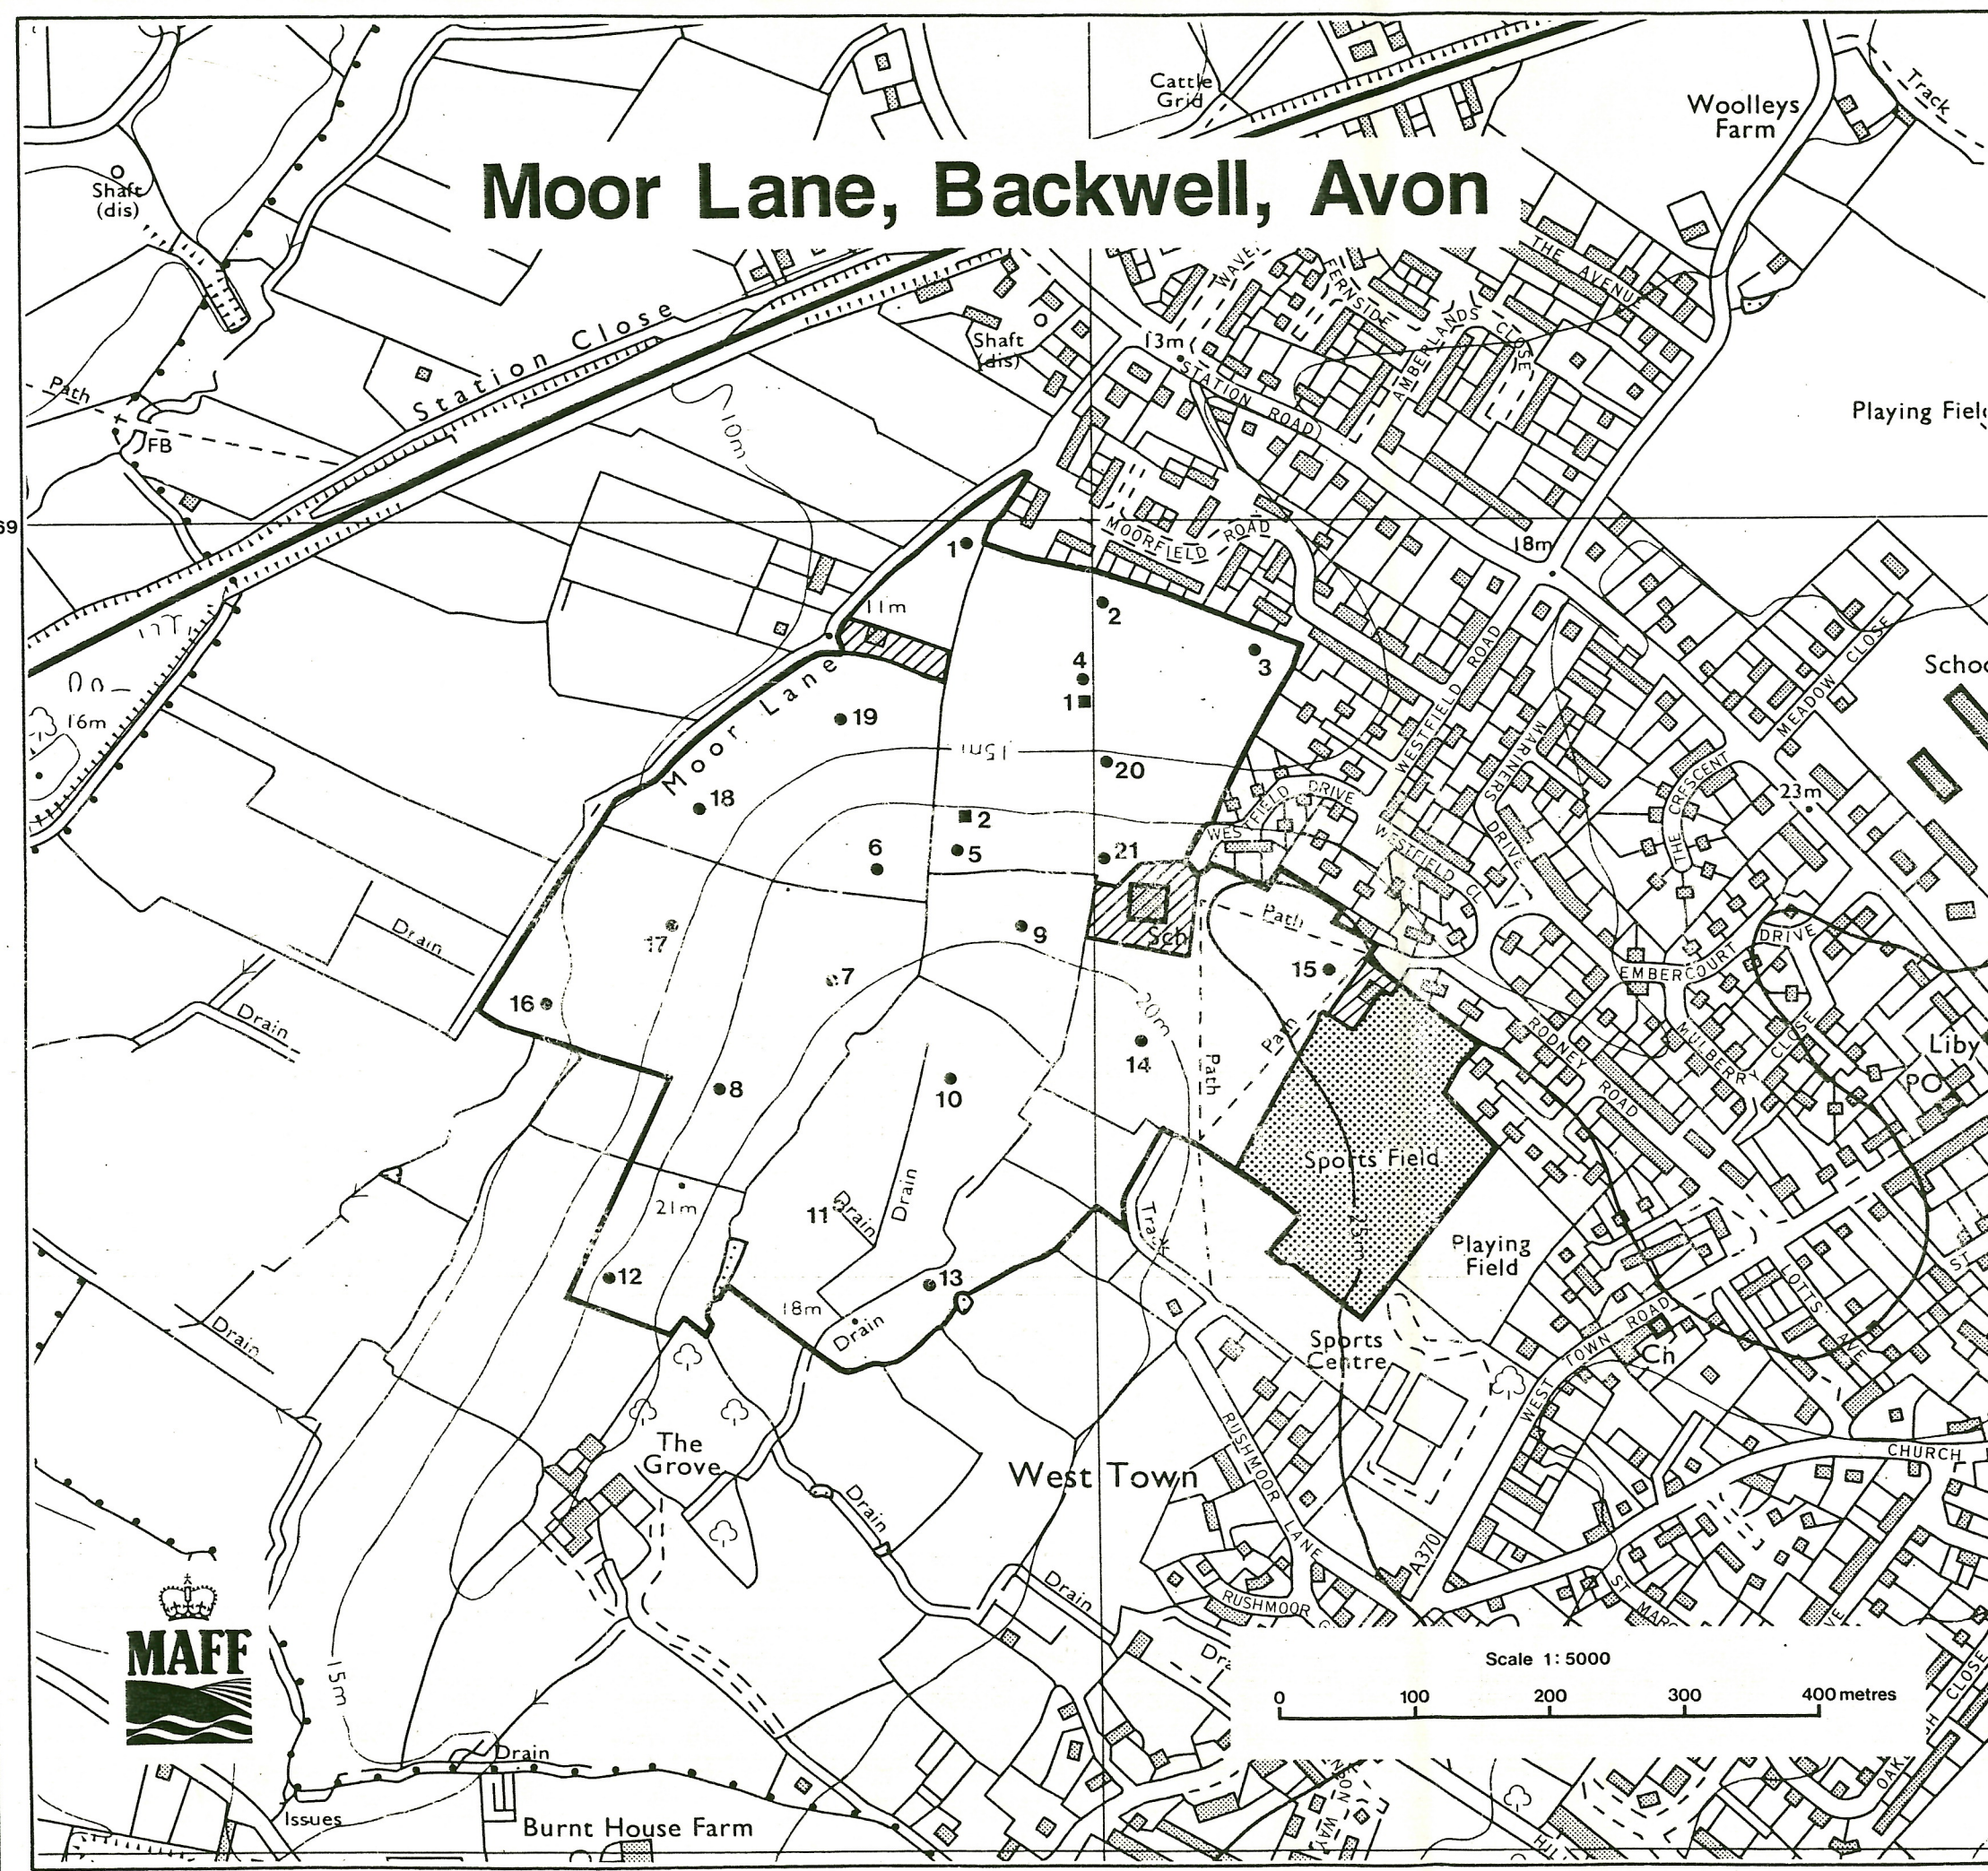

**Ministry of Agriculture, Fisheries and Food
Agricultural Land Classification**

Moor Lane, Backwell, Avon

Agricultural Land

ALC grade	Agricultural land quality	Degree of limitation
Grade 1	Excellent	None or very minor
Grade 2	Very good	Minor
Grade 3a	Good	Moderate
Grade 3b	Moderate	Moderate to severe
Grade 4	Poor	Severe
Grade 5	Very poor	Very severe

The information is accurate at the base map scale but any enlargement would be misleading.

Reproduction in whole or in part by any means is prohibited without the prior permission of M.A.F.F.

Surveyed by the Resource Planning Group June 1989. Map produced by the Cartographic Unit, Farm and Countryside Service, M.A.F.F. Bristol.
Ref. no. ~~MAFF~~ 113/89/19
Based upon the 1981 Ordnance Survey 1:10 000 map with the permission of The Controller of Her Majesty's Stationery Office, Crown Copyright Reserved.
© Crown Copyright Reserved 1989

Moor Lane, Backwell, Avon

Auger Sample Points

■ 1 & 2	Location of soil pits
● 1 - 21	Location of sample points
(Details contained in separate schedule)	
Urban	Agricultural buildings *
Non-agricultural	Open water *
Woodland	*W Not surveyed *
* Grade/Category not present within survey area	

The information is accurate at the base map scale but any enlargement would be misleading.

Reproduction in whole or in part by any means is prohibited without the prior permission of M.A.F.F.

Surveyed by the Resource Planning Group June 1989. Map produced by the Cartographic Unit, Farm and Countryside Service, M.A.F.F. Bristol. Ref. no. 112/89
 Based upon the 1981 Ordnance Survey 1:10 000 map with the permission of The Controller of Her Majesty's Stationery Office, Crown Copyright Reserved.
 © Crown Copyright Reserved 1989