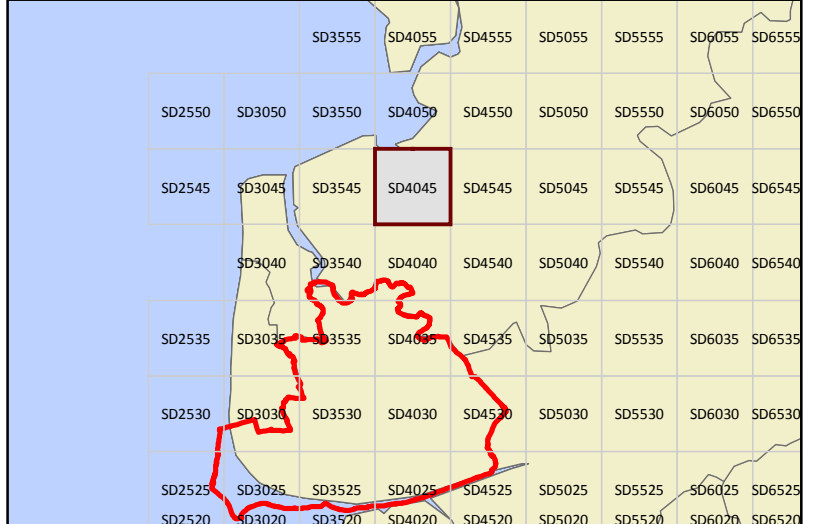

- Pink-footed Goose records
- Fylde District
- Roads**
- Motorway
- A Road / Primary Road
- B Road
- Minor roads

SD4045