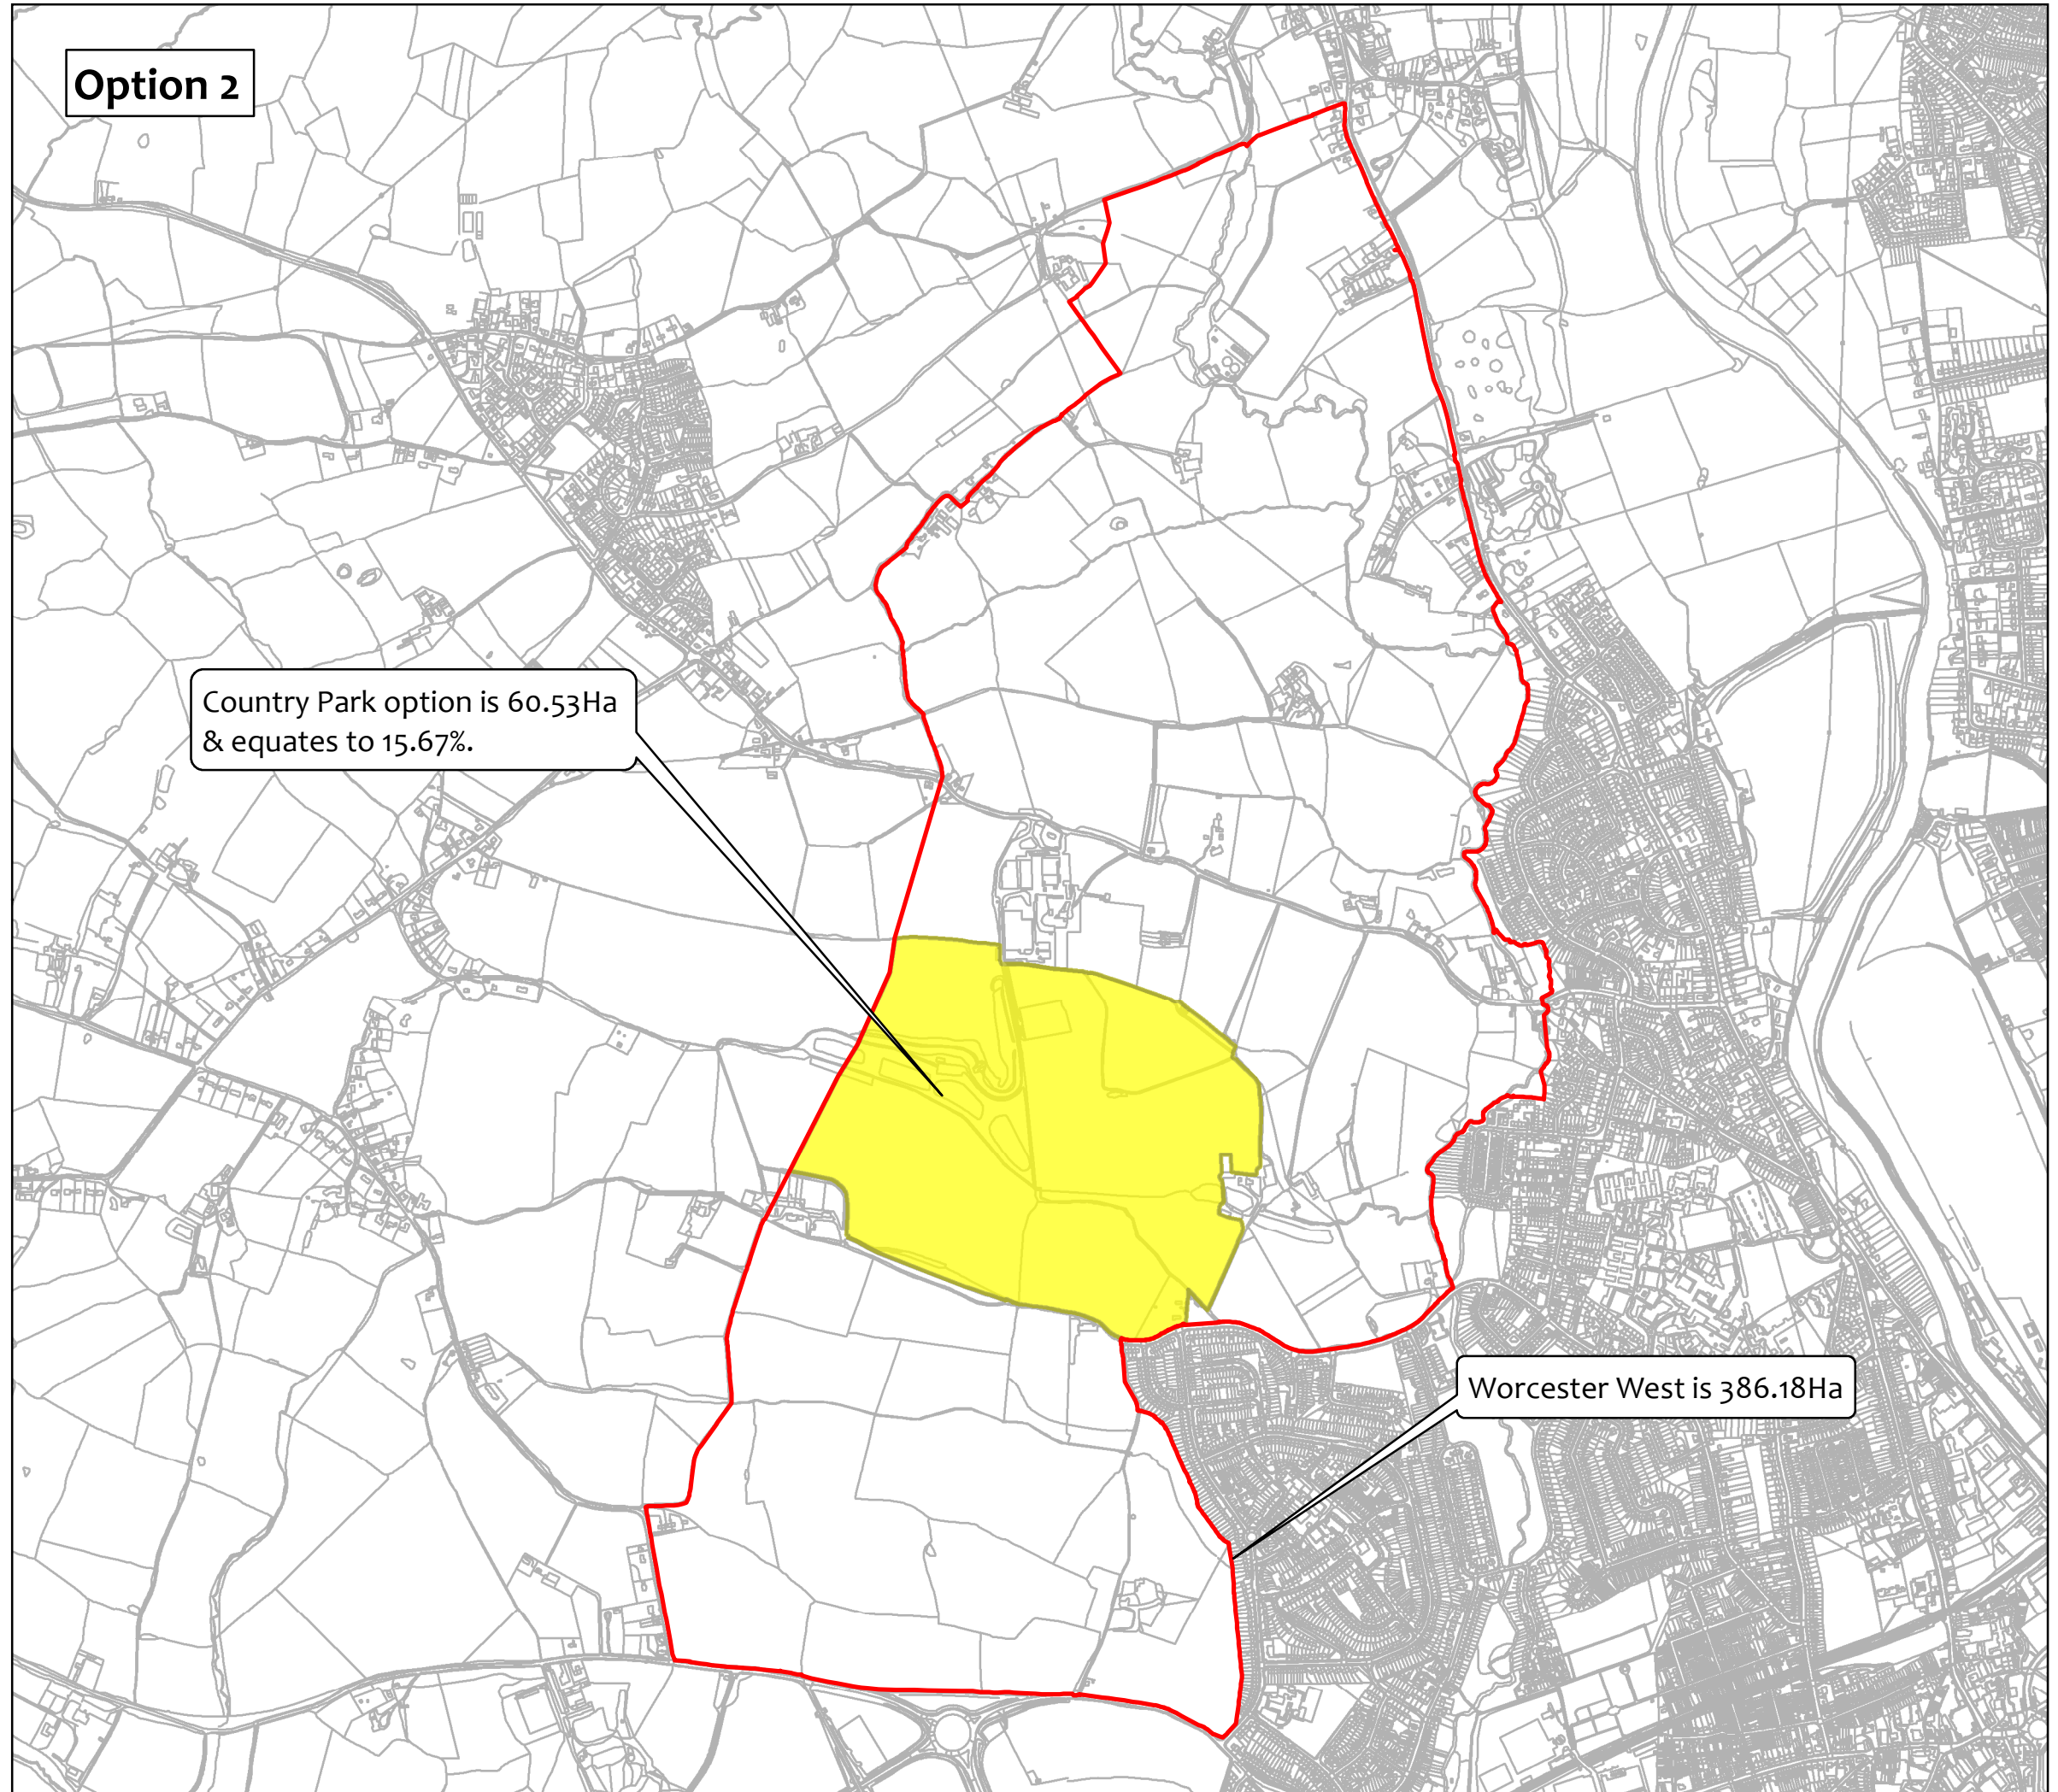

# Legend

 Worcester West

 Country Park

Option 2

Country Park option is 60.53Ha & equates to 15.67%.

Worcester West is 386.18Ha

## Legend

 Worcester West

 The combined area of the rivers/tributaries, trees, scheduled monuments, country park & all buffers with the overlaps removed

### Option 3: Part A

Worcester West is 386.18Ha

Combined area for rivers/tributaries, trees, scheduled monuments, buffers & country park is 201.50Ha which equates to 52.18%.

# Legend

-  Worcester West
-  The combined area of the rivers/tributaries, trees, scheduled monuments, country park & all buffers with the overlaps removed
-  Bridleway
-  Footpath
-  Wildlife Sites