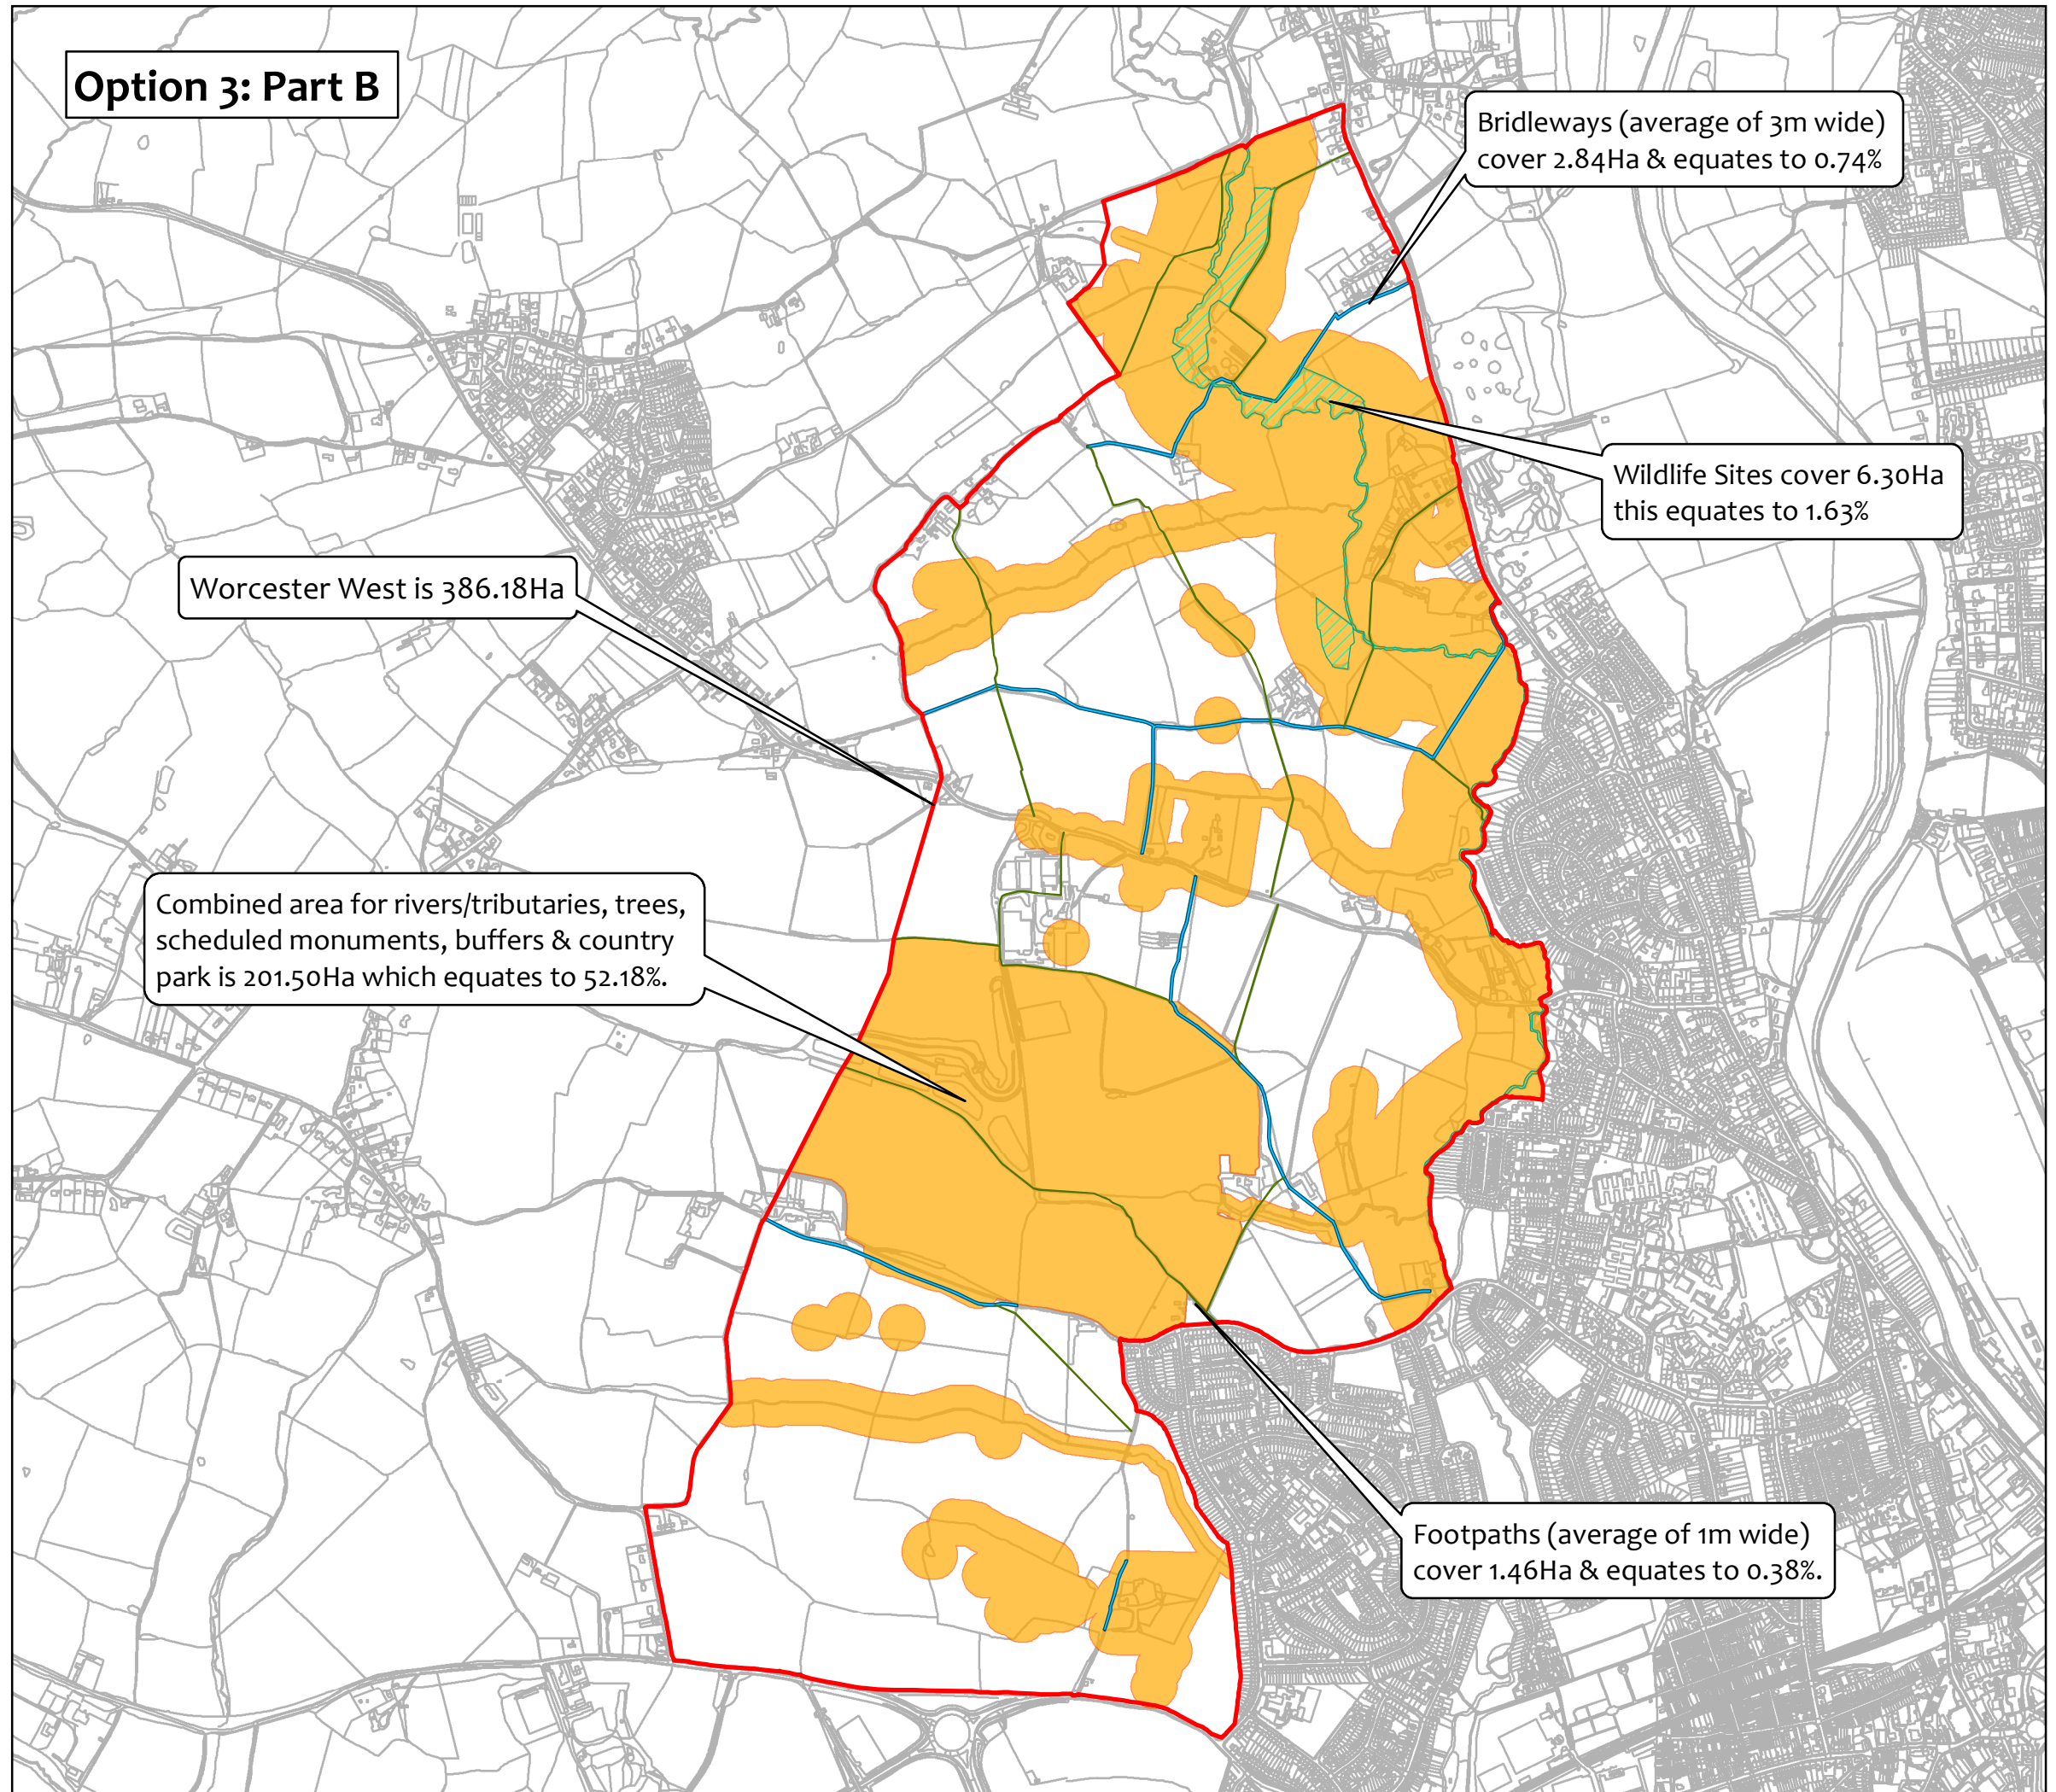

## Legend

 Worcester West

 The combined area of the rivers/tributaries, trees, scheduled monuments, country park & all buffers with the overlaps removed

### Option 3: Part A

Worcester West is 386.18Ha

Combined area for rivers/tributaries, trees, scheduled monuments, buffers & country park is 201.50Ha which equates to 52.18%.

# Legend

-  Worcester West
-  The combined area of the rivers/tributaries, trees, scheduled monuments, country park & all buffers with the overlaps removed
-  Bridleway
-  Footpath
-  Wildlife Sites

# Legend

-  Worcester West
-  Biodiversity Area