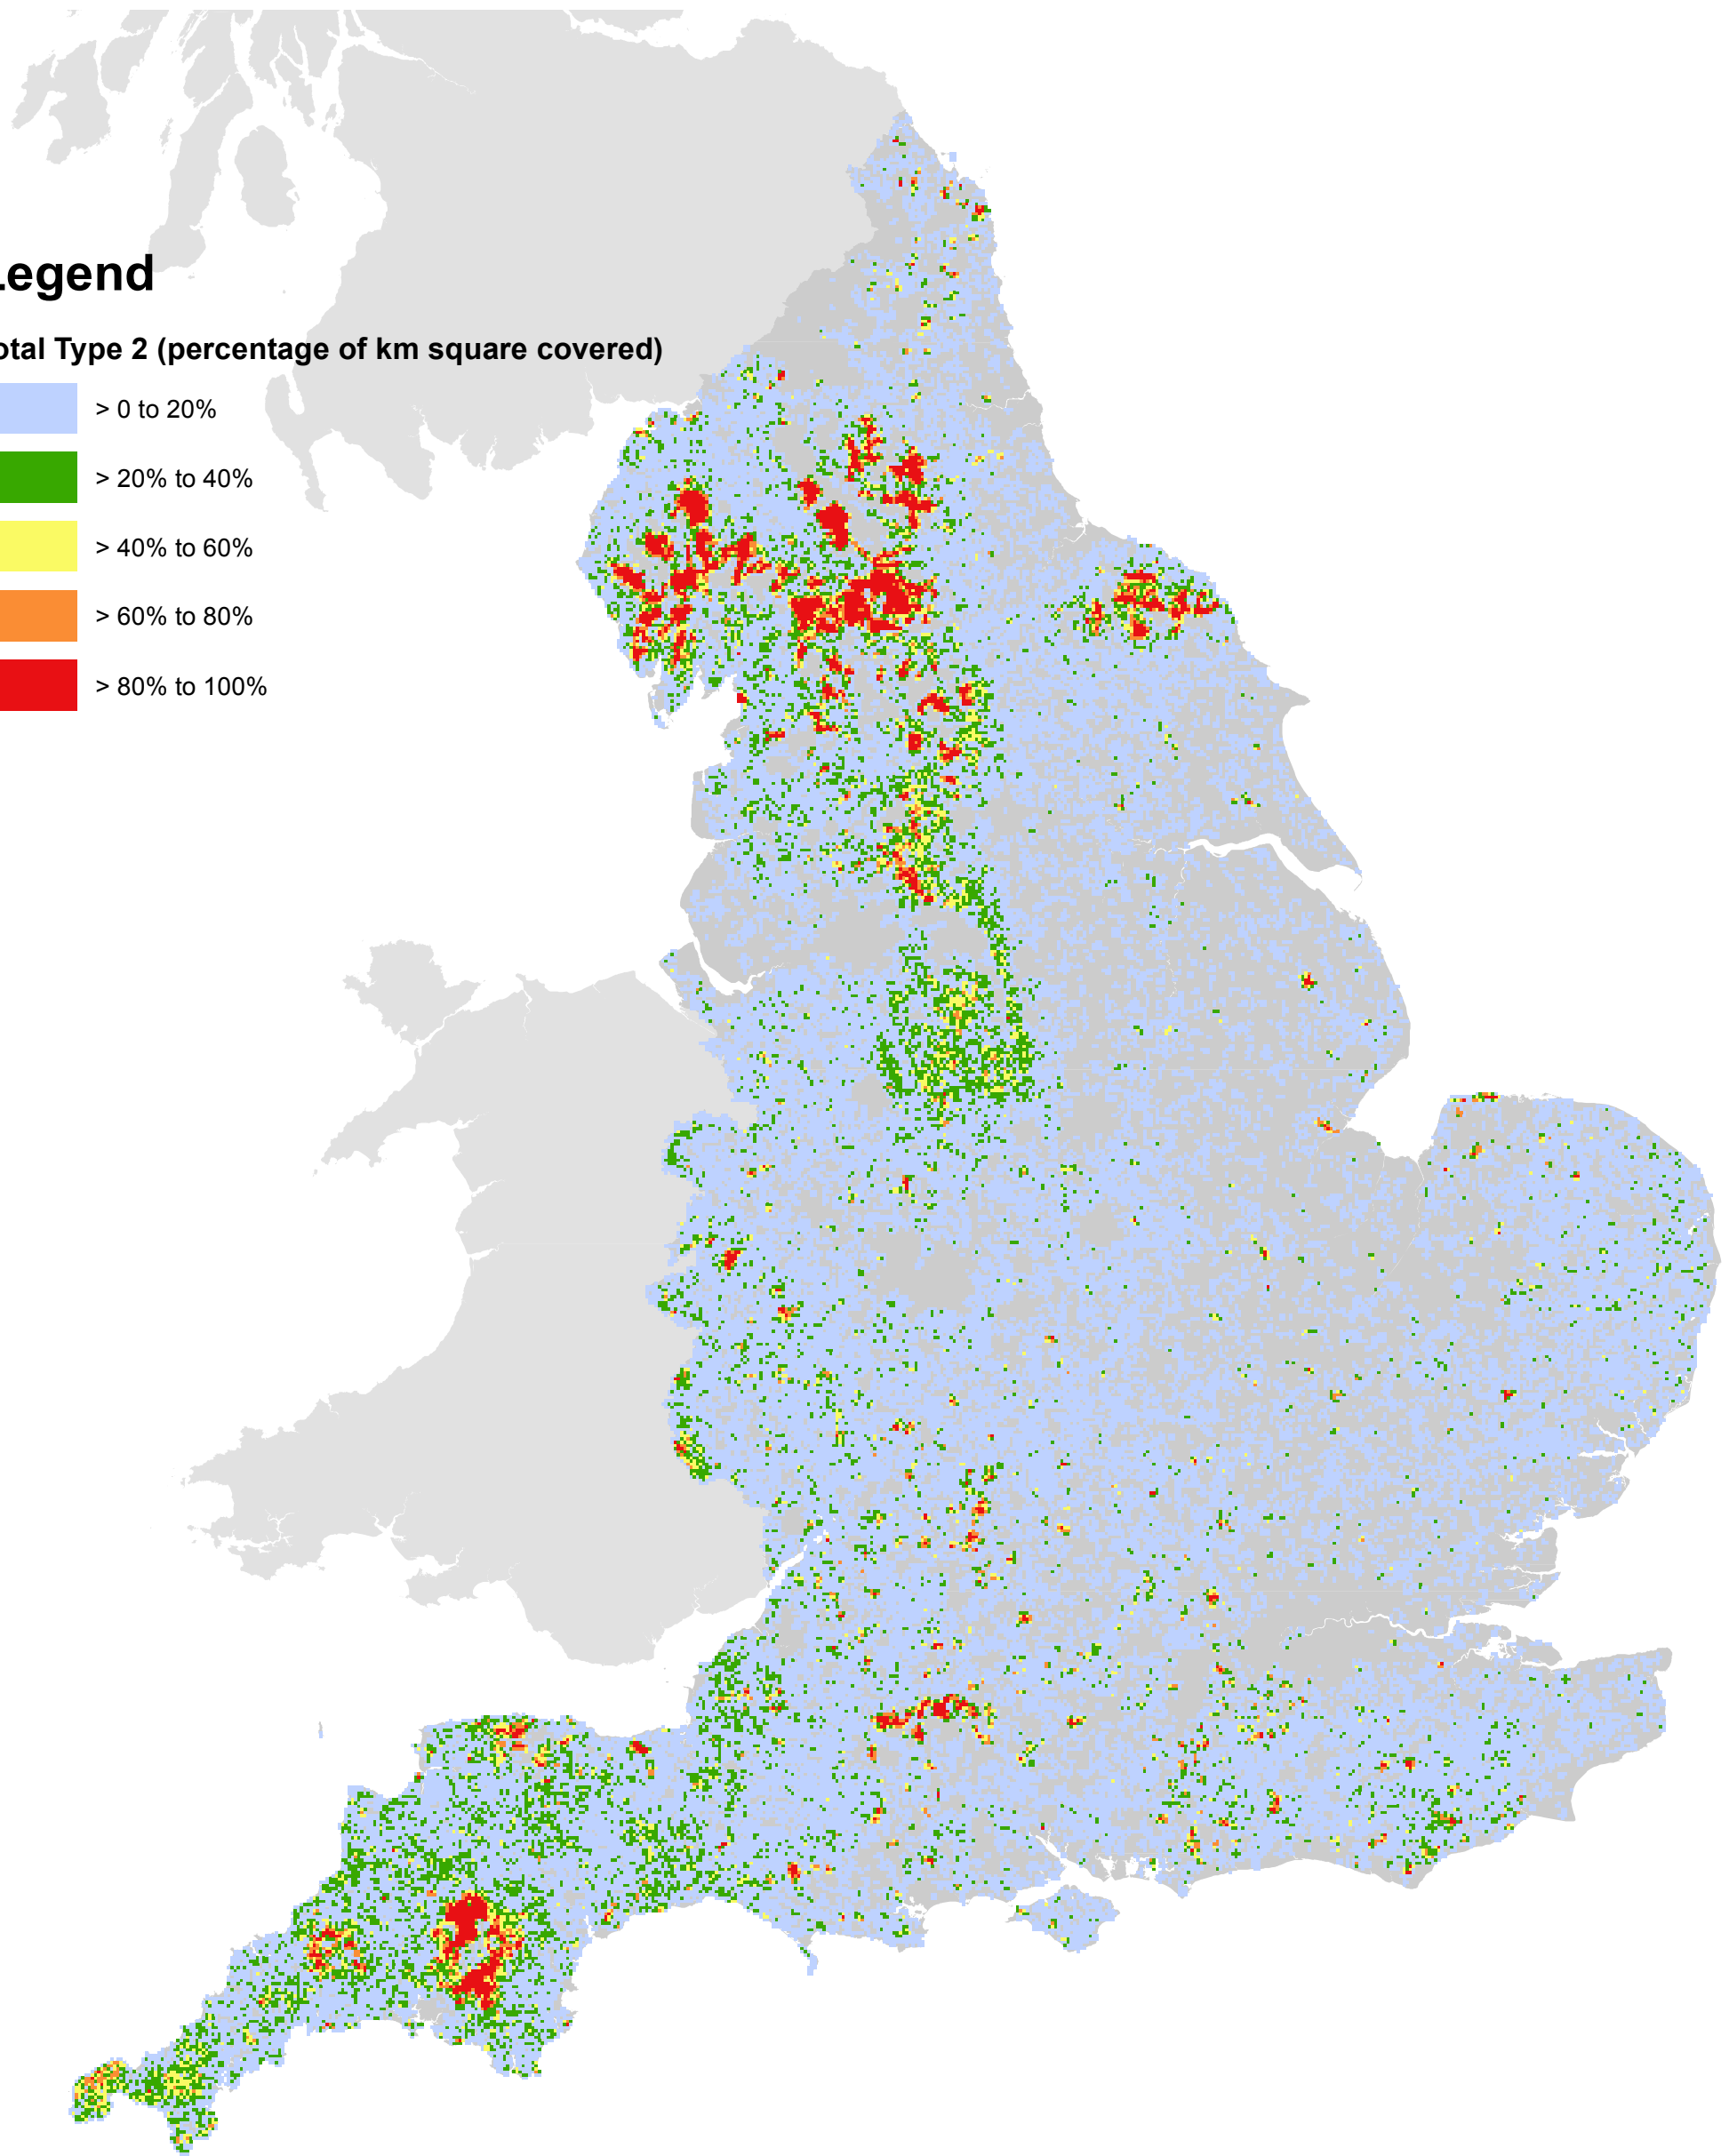

High Nature Value Farmland in England - Type 2

Component datasets: Small fields, organic land, registered common land, Rural Land Register

Legend

Total Type 2 (percentage of km square covered)

Map produced by Mark Rogers, Data Mobilisation and Analysis
Date: 26/04/2016. Map Reference: NE150710-1526-079

Contains, or is derived from, information supplied by the Ordnance Survey and Rural Payments Agency. © Crown copyright and database rights 2016. Ordnance Survey 100022021