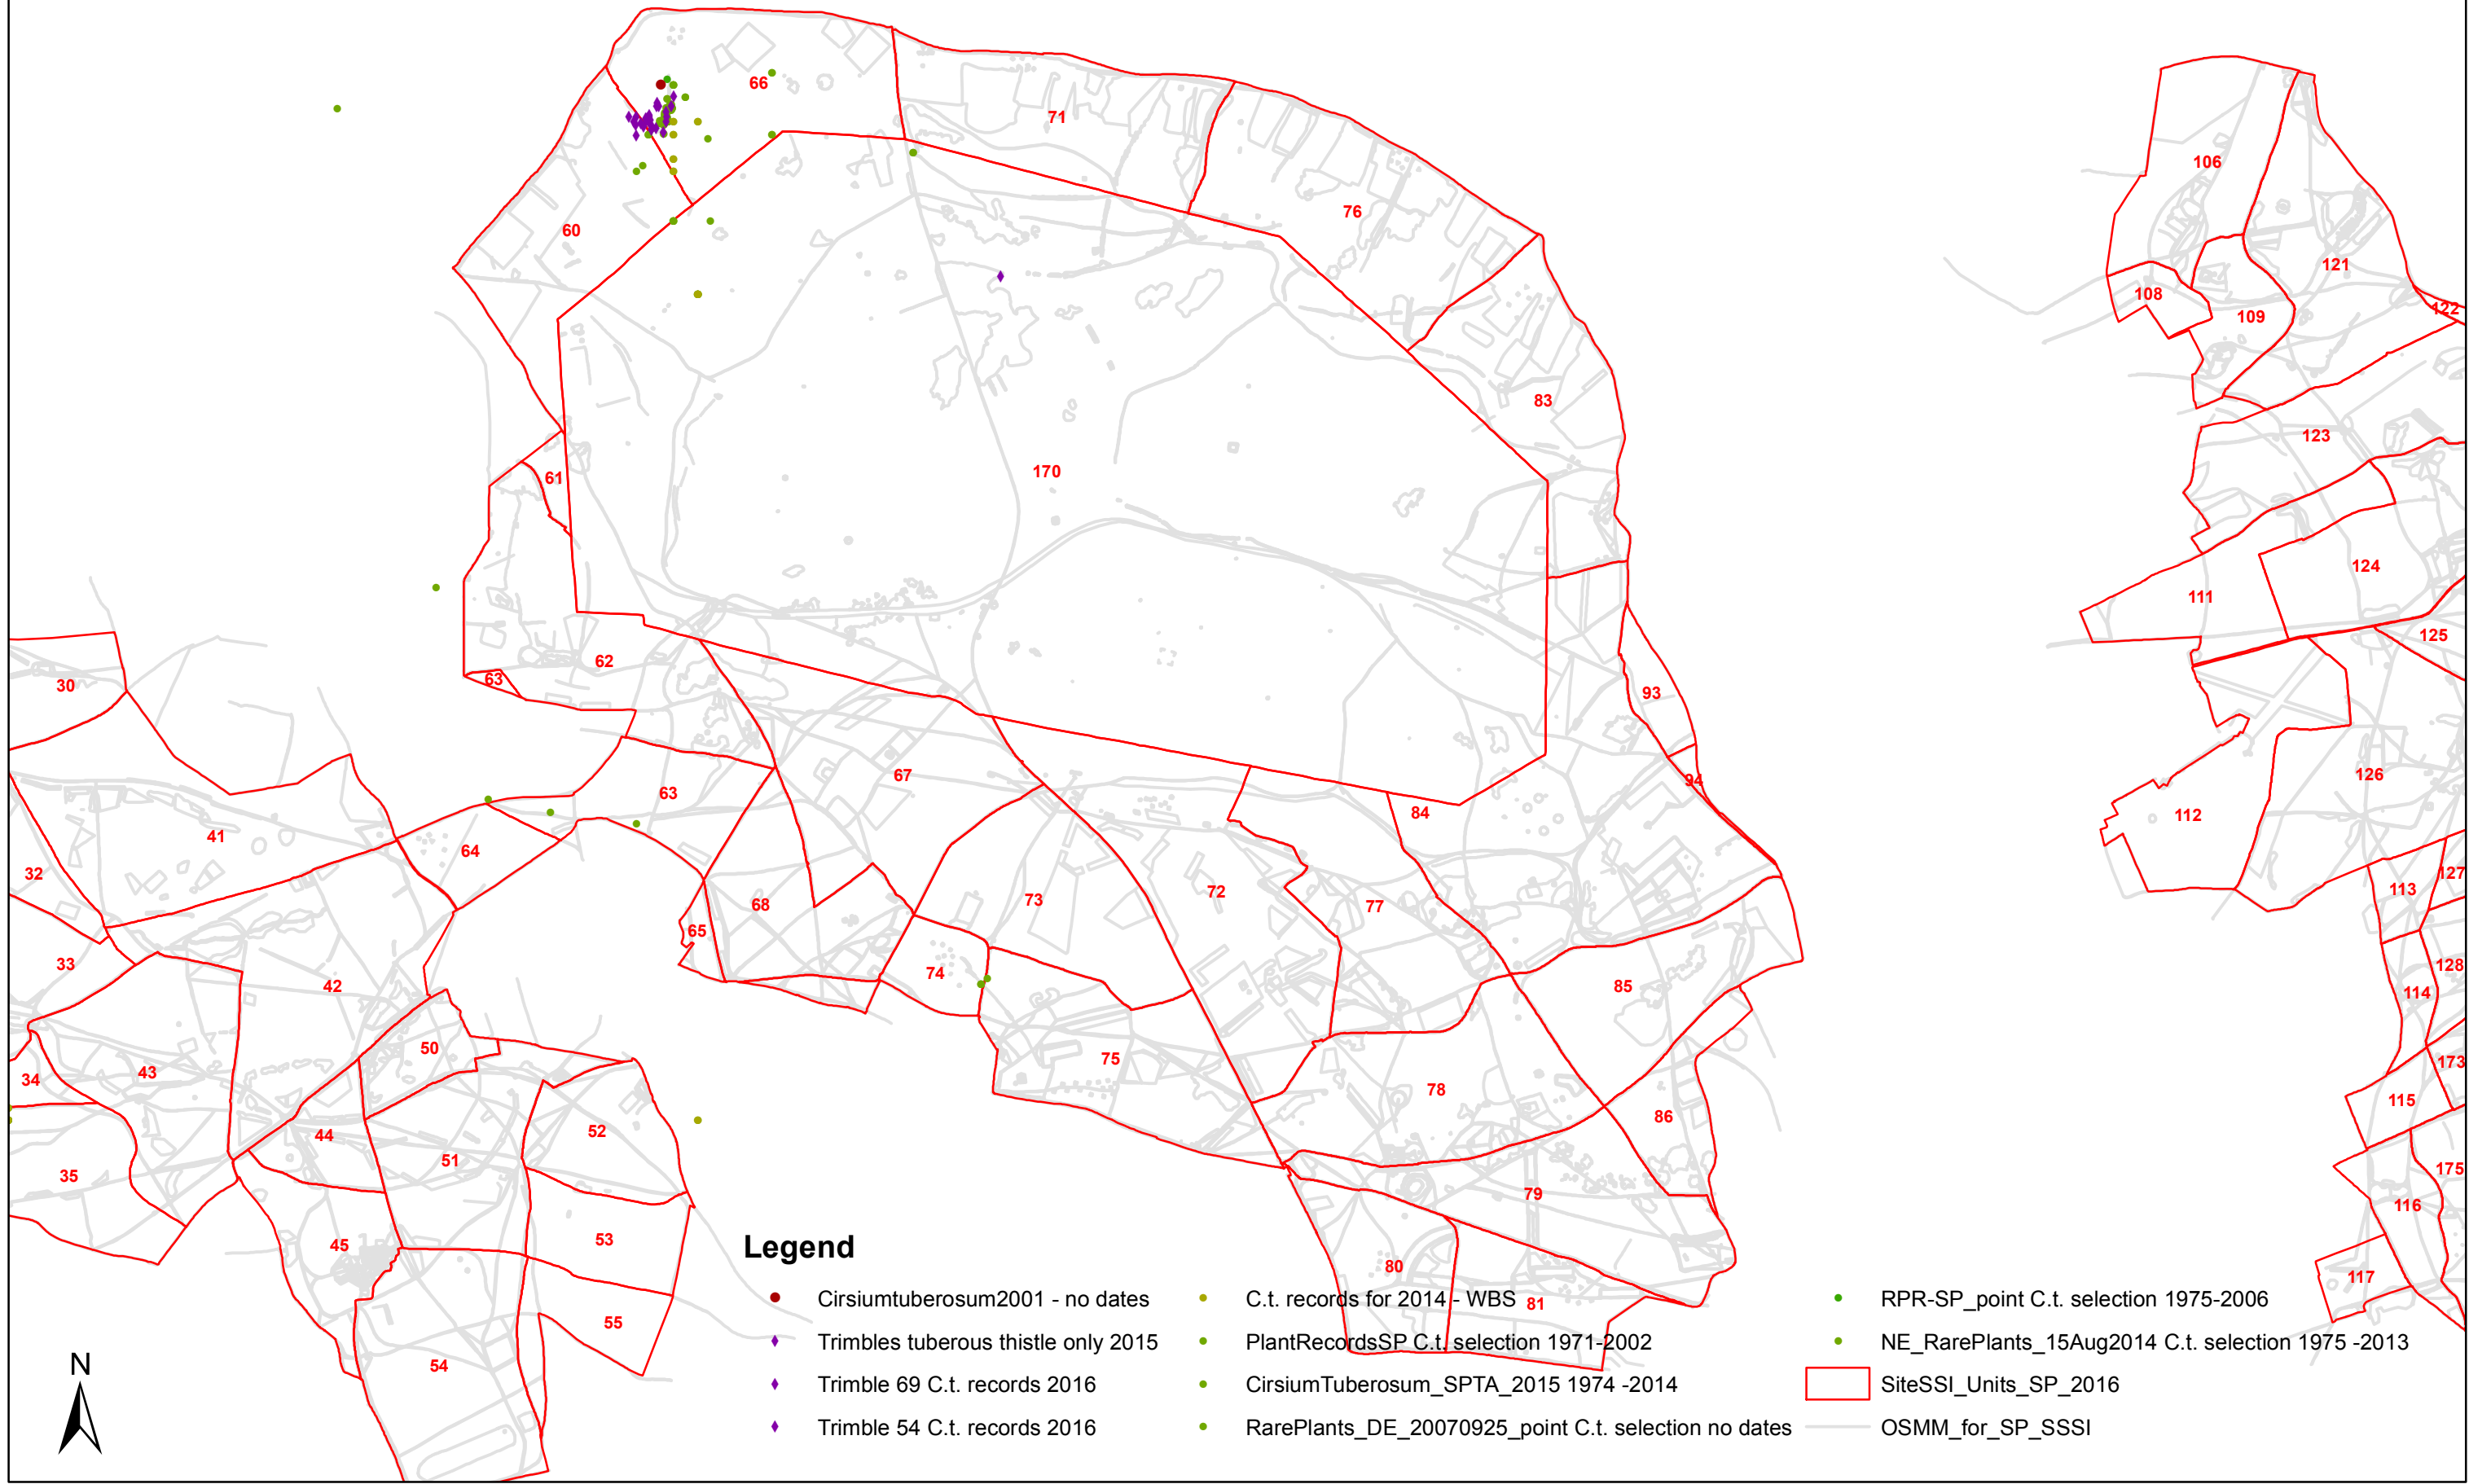

Compilation of tuberous thistle records - Salisbury Plain - The Centre

Legend

- Cirsiumtuberosum2001 - no dates
- ◆ Trimbles tuberous thistle only 2015
- ◆ Trimble 69 C.t. records 2016
- ◆ Trimble 54 C.t. records 2016
- C.t. records for 2014 - WBS 81
- PlantRecordsSP C.t. selection 1971-2002
- CirsiumTuberosum_SPTA_2015 1974 -2014
- RarePlants_DE_20070925_point C.t. selection no dates
- RPR-SP_point C.t. selection 1975-2006
- NE_RarePlants_15Aug2014 C.t. selection 1975 -2013
- SiteSSI_Units_SP_2016
- OSMM_for_SP_SSSI

Map produced by Sarah Grinsted
 Wiltshire Conservation Team
 Date: 29/11/2016
 Crown copyright and database rights 2016
 Ordnance Survey 100022021