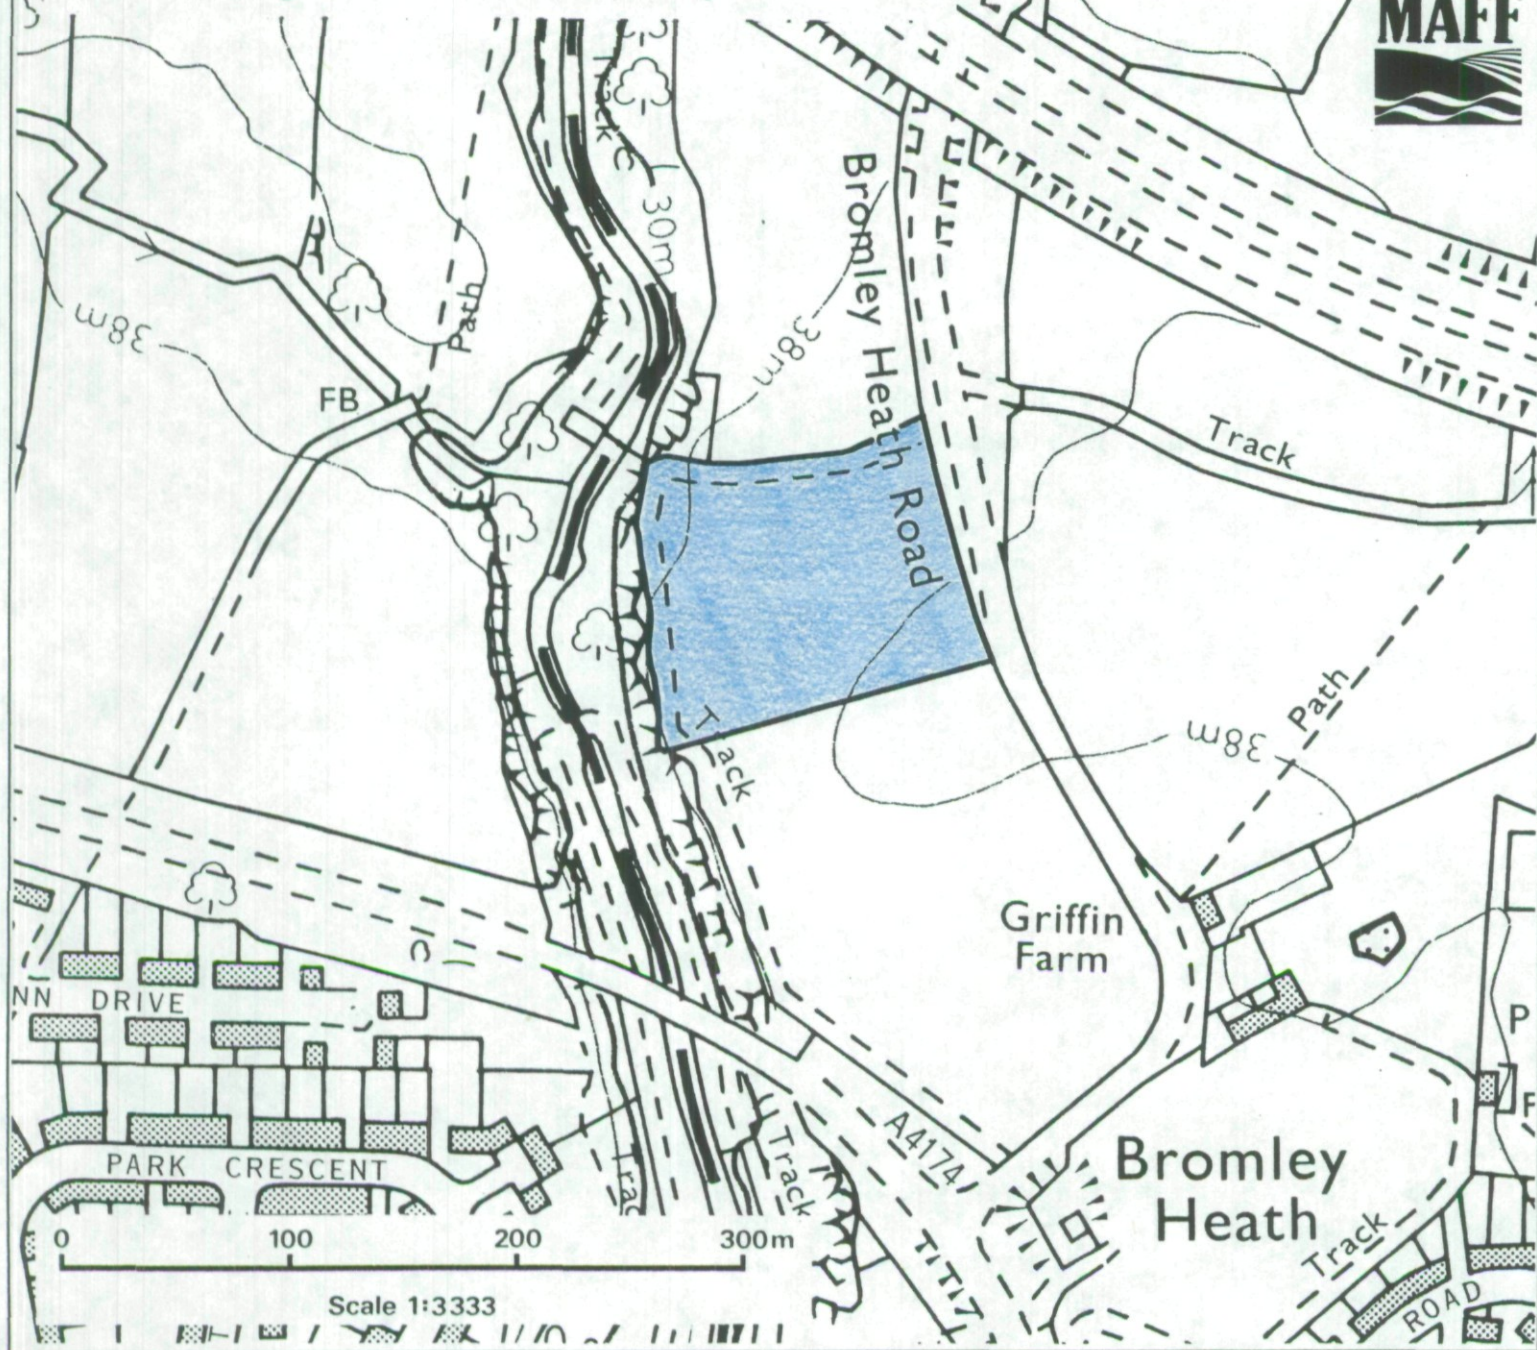

Bromley Heath Road, Bristol

Ministry of Agriculture, Fisheries and Food Agricultural Land Classification

Agricultural Land

ALC grade	Agricultural land quality	Degree of limitation
Grade 1	Excellent	None or very minor
Grade 2	Very good	Minor
Grade 3a	Good	Moderate
Grade 3b	Moderate	Moderate to severe
Grade 4	Poor	Severe
Grade 5	Very poor	Very severe

The information is accurate at the base map scale but any enlargement would be misleading.

Reproduction in whole or in part by any means is prohibited without the prior permission of M.A.F.F.

Surveyed by the Resource Planning Group, 1989. Map produced by the Cartographic Unit, Farm and Countryside Service, M.A.F.F., Bristol. Ref no. 176/89

Based upon the 1981 Ordnance Survey 1:10 000 map with the permission of The Controller of Her Majesty's Stationery Office. Crown Copyright Reserved.

© Crown Copyright Reserved 1990.

Bromley Heath Road, Bristol

Ministry of Agriculture, Fisheries and Food
Agricultural Land Classification

Auger Sample Points

- Location of soil pit
- 1-4 Location of sample points
(Details contained in separate schedule)

Urban	*	Agricultural buildings	*
Non-agricultural	*	Open water	*
Woodland	W*	Not surveyed	*