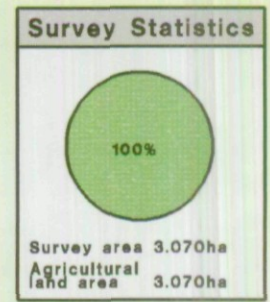

The information is accurate at the base map scale but any enlargement would be misleading.

Reproduction in whole or in part by any means is prohibited without the prior permission of M.A.F.F.

Produced by the Resource Planning Team,
ADAS Statutory Unit, Taunton. JAN 1993
Reference no. 7\93
Based on the 1980 Ordnance Survey 1:10 000 map with the permission of the Controller of her Majesty's Stationery Office, Crown Copyright Reserved
Crown Copyright Reserved 1993