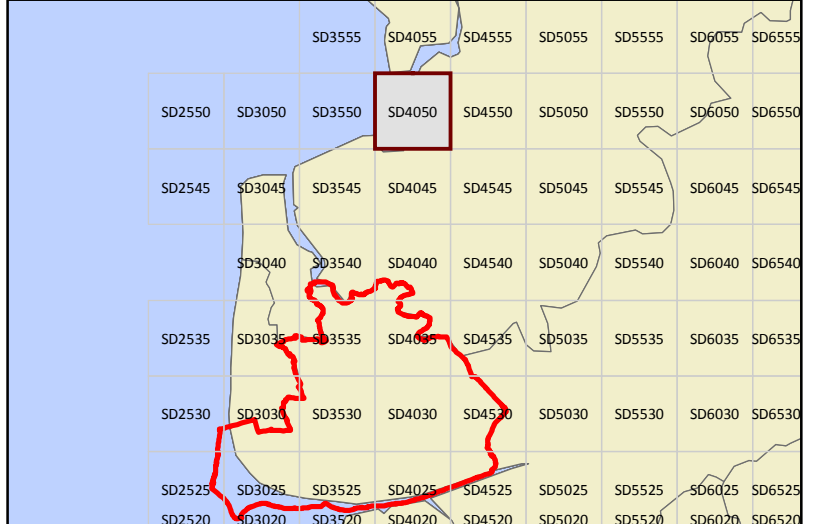

- Pink-footed Goose records
- Fylde District
- Roads**
- Motorway
- A Road / Primary Road
- B Road
- Minor roads

SD4050