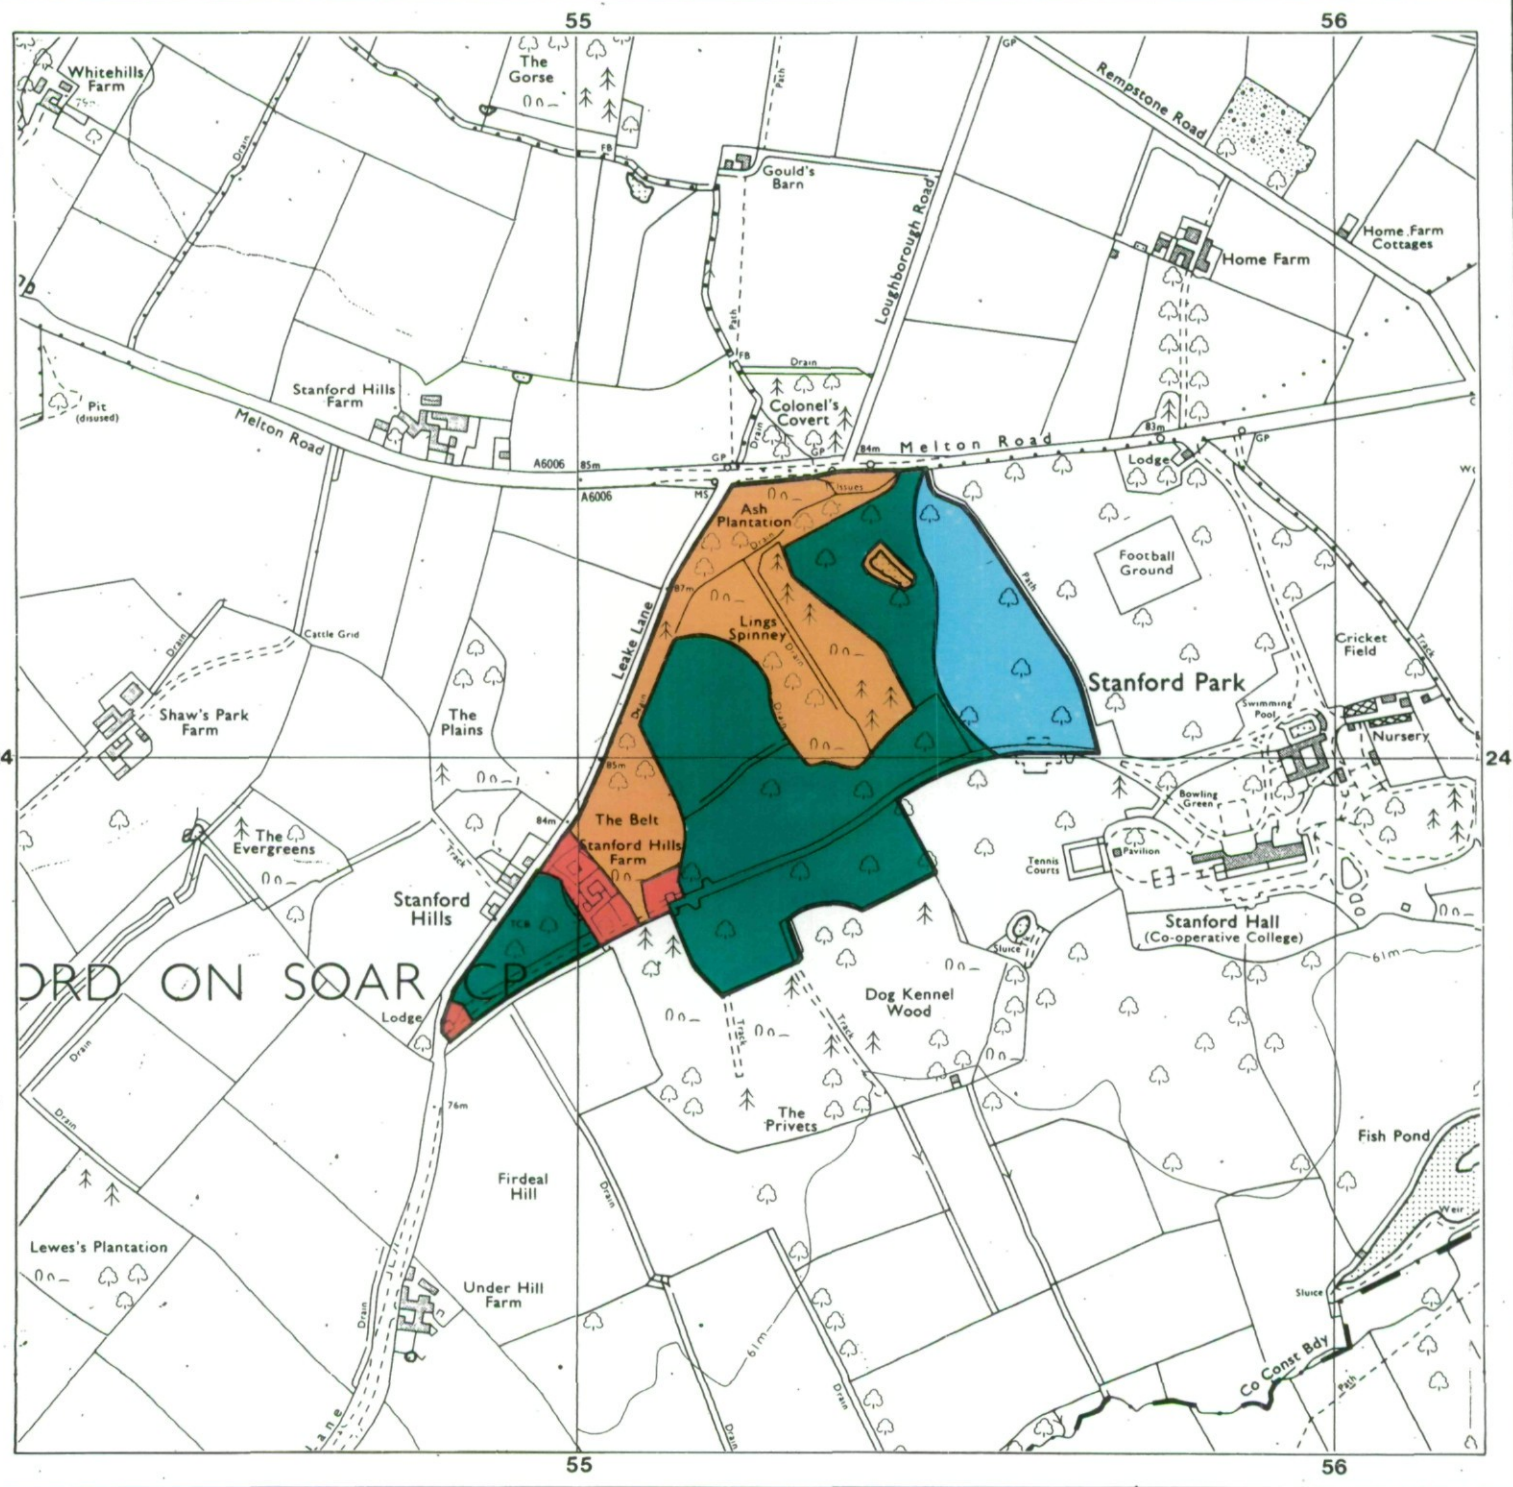

Agricultural Land Classification

Rushcliffe Borough Local Plan, Stanford on Soar, Nottinghamshire.

AGRICULTURAL LAND

Agricultural Grades Agricultural Land Quality

NON AGRICULTURAL LAND

* Land in this category does not occur on this map

SOURCE MAPS Base maps taken from the O.S. 1:10000
Sheets SK 52 SW & SE

This map is accurate only at the scale shown.
Any enlargement could be misleading

Map produced by the Resource Planning Team,
ADAS Statutory Business Centre, Huntingdon,
Cambridge Ref. 71/93
Ordnance Survey detail reproduced with
the permission of the Controller, H.M.S.O.
© Crown Copyright reserved, 1993