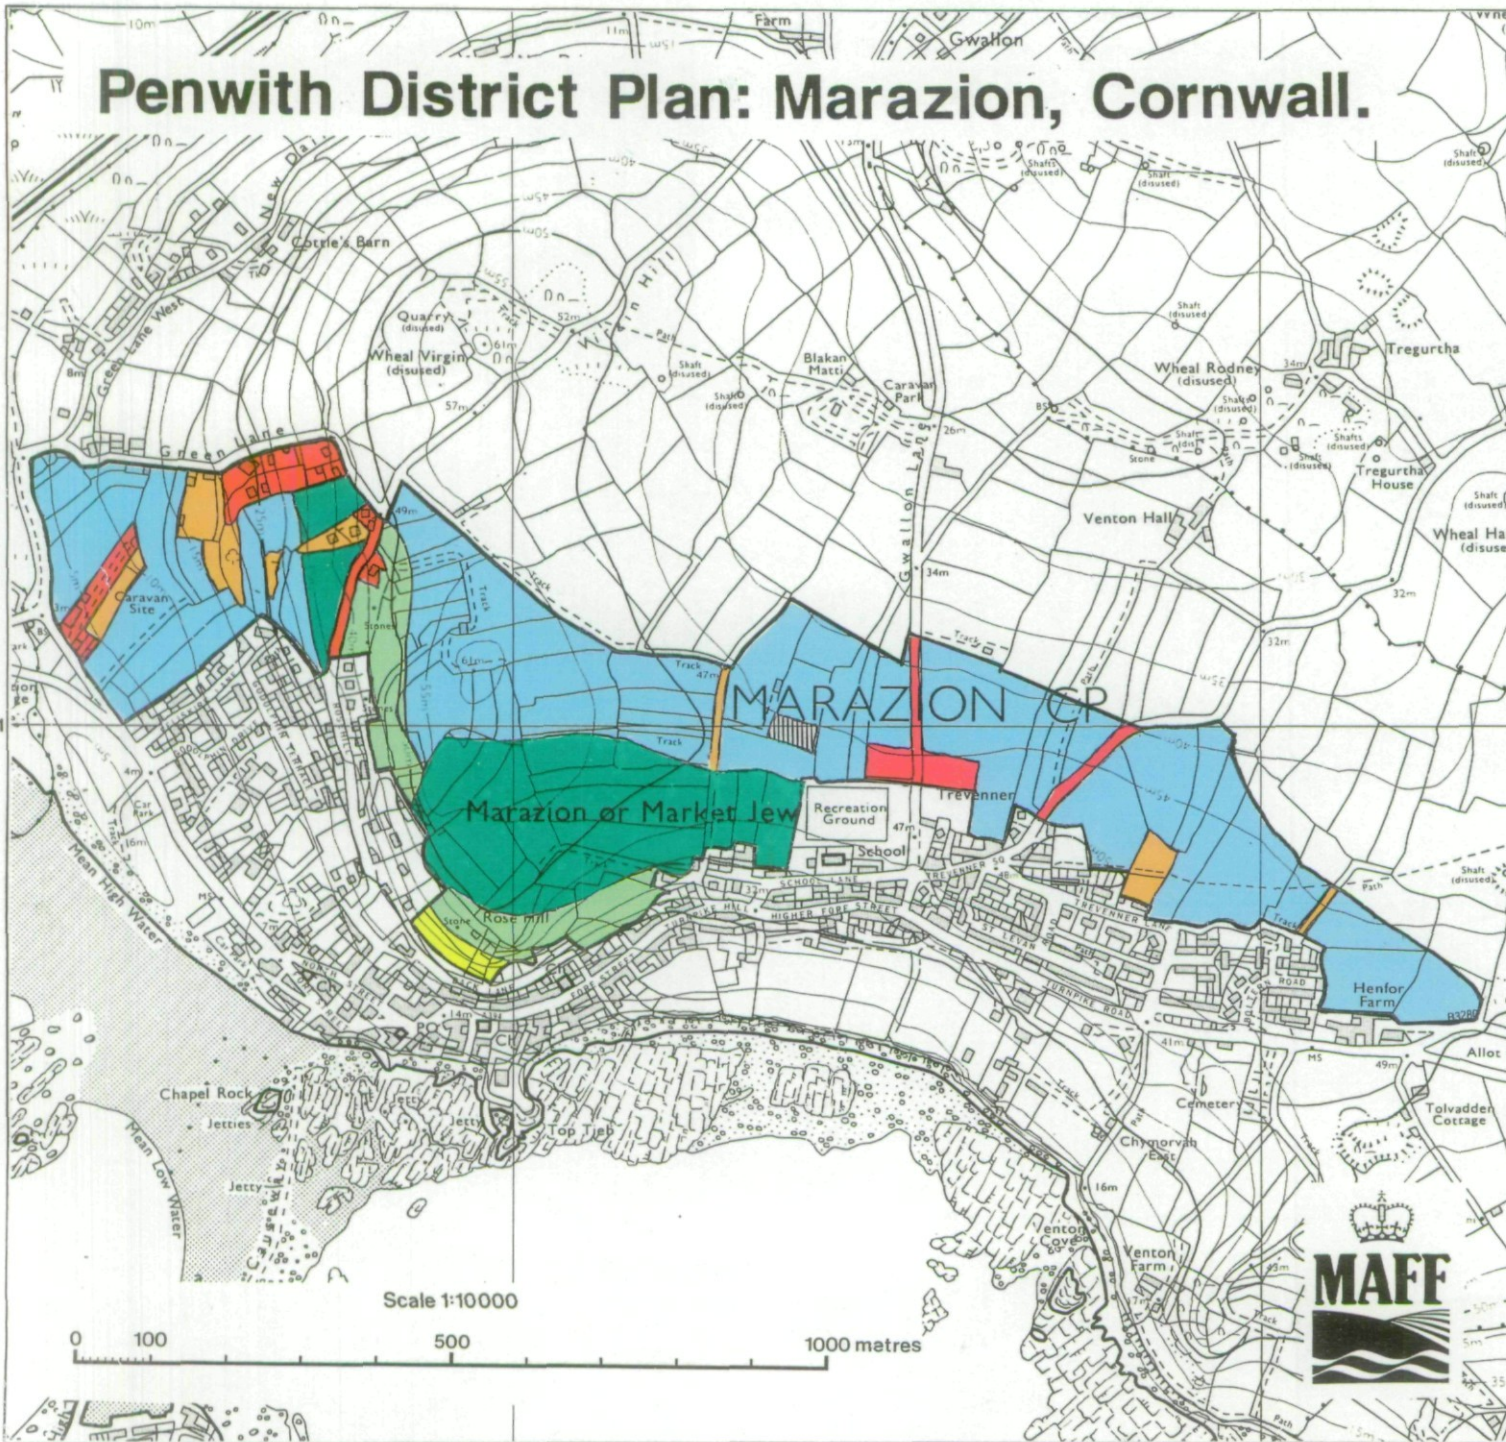

Penwith District Plan: Marazion, Cornwall.

Ministry of Agriculture, Fisheries and Food Agricultural Land Classification

Agricultural Land		
ALC grade	Agricultural land quality	Degree of limitation
Grade 1	Excellent	None or very minor
Grade 2	Very good	Minor
Grade 3a	Good	Moderate
Grade 3b	Moderate	Moderate to severe
Grade 4	Poor	Severe
Grade 5	Very poor	Very severe