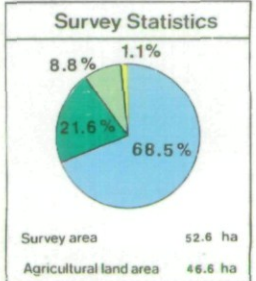

The information is accurate at the base map scale but any enlargement would be misleading.

Reproduction in whole or in part by any means is prohibited without the prior permission of M.A.F.F.

Surveyed by the Resource Planning Group Feb 92. Map produced by the Cartographic Unit, Farm and Countryside Service, M.A.F.F. Bristol. Ref. no. 18/92

Based upon the 1977 Ordnance Survey 1:10 000 map with the permission of The Controller of Her Majesty's Stationery Office. Crown Copyright Reserved. Crown Copyright Reserved 1992