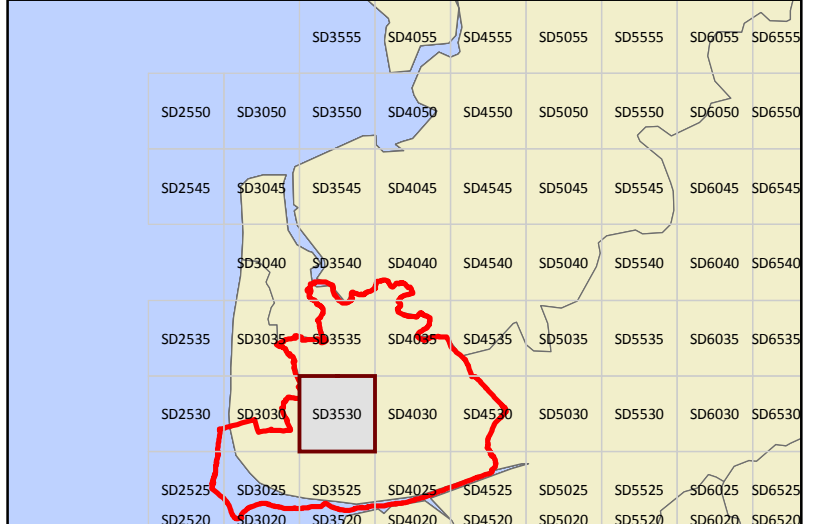

- Pink-footed Goose records
- Fylde District
- Roads**
- Motorway
- A Road / Primary Road
- B Road
- Minor roads

SD3530