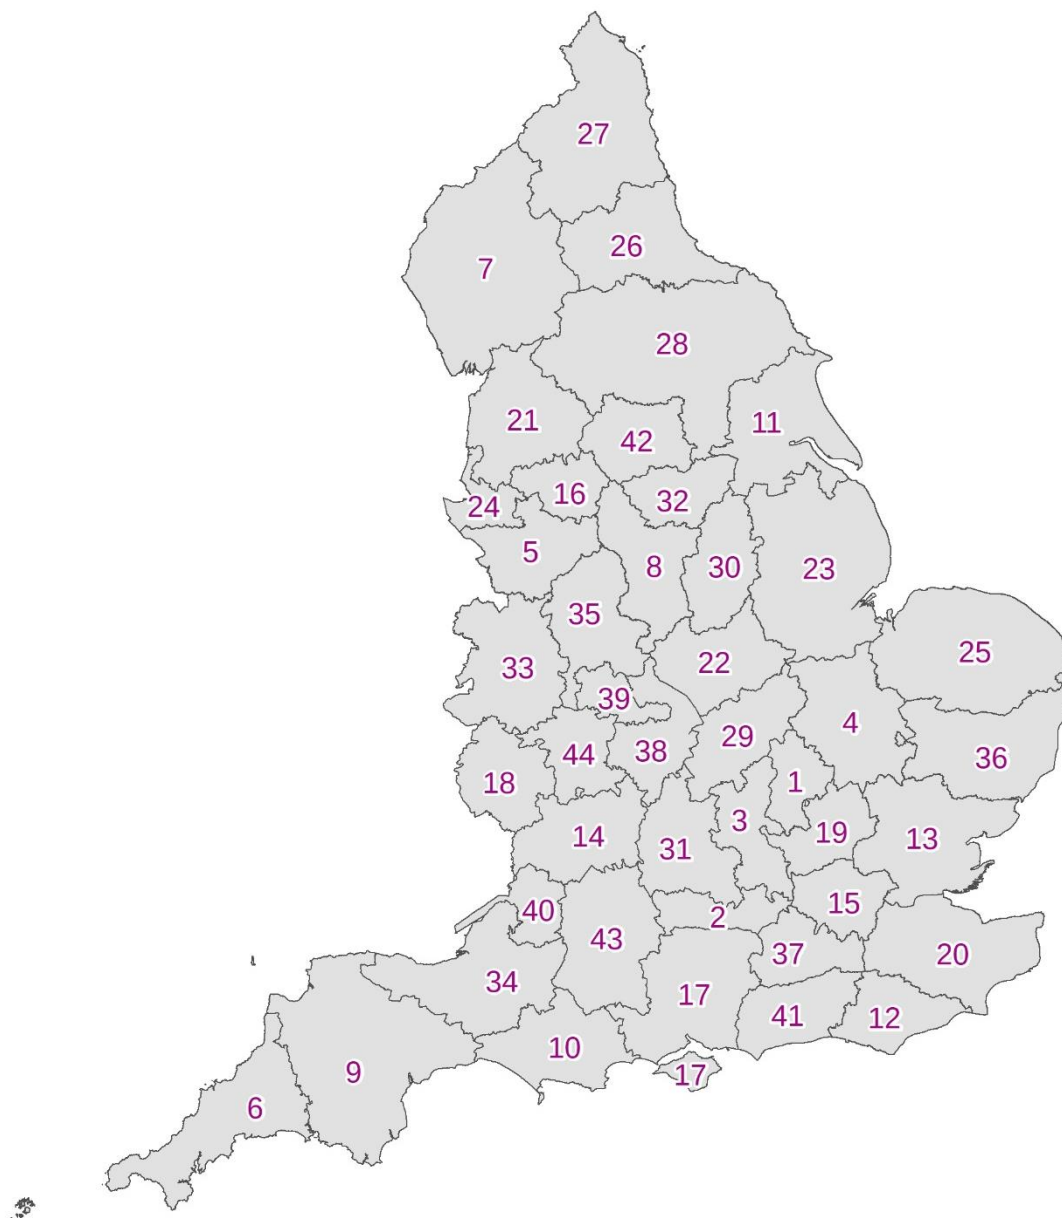

## Natural Capital Atlases for County and City Regions: Atlas Map

- |                                 |                                     |                           |
|---------------------------------|-------------------------------------|---------------------------|
| 1. Bedfordshire                 | 16. Greater Manchester              | 30. Nottinghamshire       |
| 2. Berkshire                    | 17. Hampshire and the Isle of Wight | 31. Oxfordshire           |
| 3. Buckinghamshire              | 18. Herefordshire                   | 32. Sheffield City Region |
| 4. Cambridgeshire               | 19. Hertfordshire                   | 33. Shropshire            |
| 5. Cheshire                     | 20. Kent                            | 34. Somerset              |
| 6. Cornwall and Isles of Scilly | 21. Lancashire                      | 35. Staffordshire         |
| 7. Cumbria                      | 22. Leicestershire and Rutland      | 36. Suffolk               |
| 8. Derbyshire                   | 23. Lincolnshire                    | 37. Surrey                |
| 9. Devon                        | 24. Liverpool City Region           | 38. Warwickshire          |
| 10. Dorset                      | 25. Norfolk                         | 39. West Midlands         |
| 11. East Riding of Yorkshire    | 26. North East and Tees Valley      | 40. West of England       |
| 12. East Sussex                 | 27. North of Tyne                   | 41. West Sussex           |
| 13. Essex                       | 28. North Yorkshire and York        | 42. West Yorkshire        |
| 14. Gloucestershire             | 29. Northamptonshire                | 43. Wiltshire             |
| 15. Greater London              |                                     | 44. Worcestershire        |