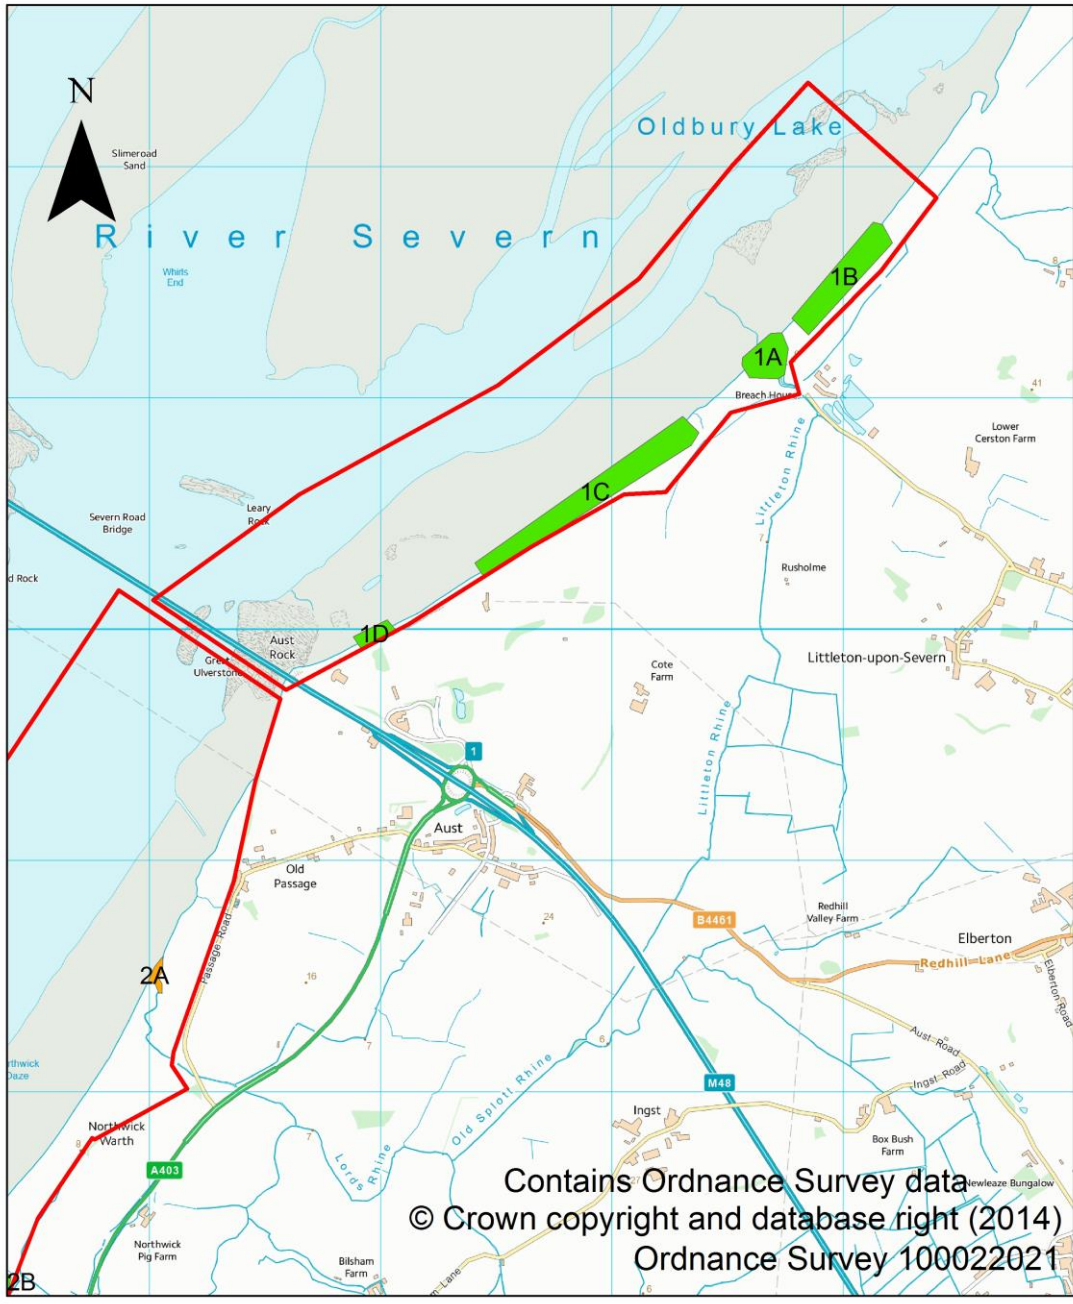

Map 3. Roost Sites in WeBS sector 14454 Littleton Wharf

Legend

WeBS sector boundaries

Roost Status

- Primary Roost
- Potential Primary Roost
- Non-primary Roost
- Pre-roost site only