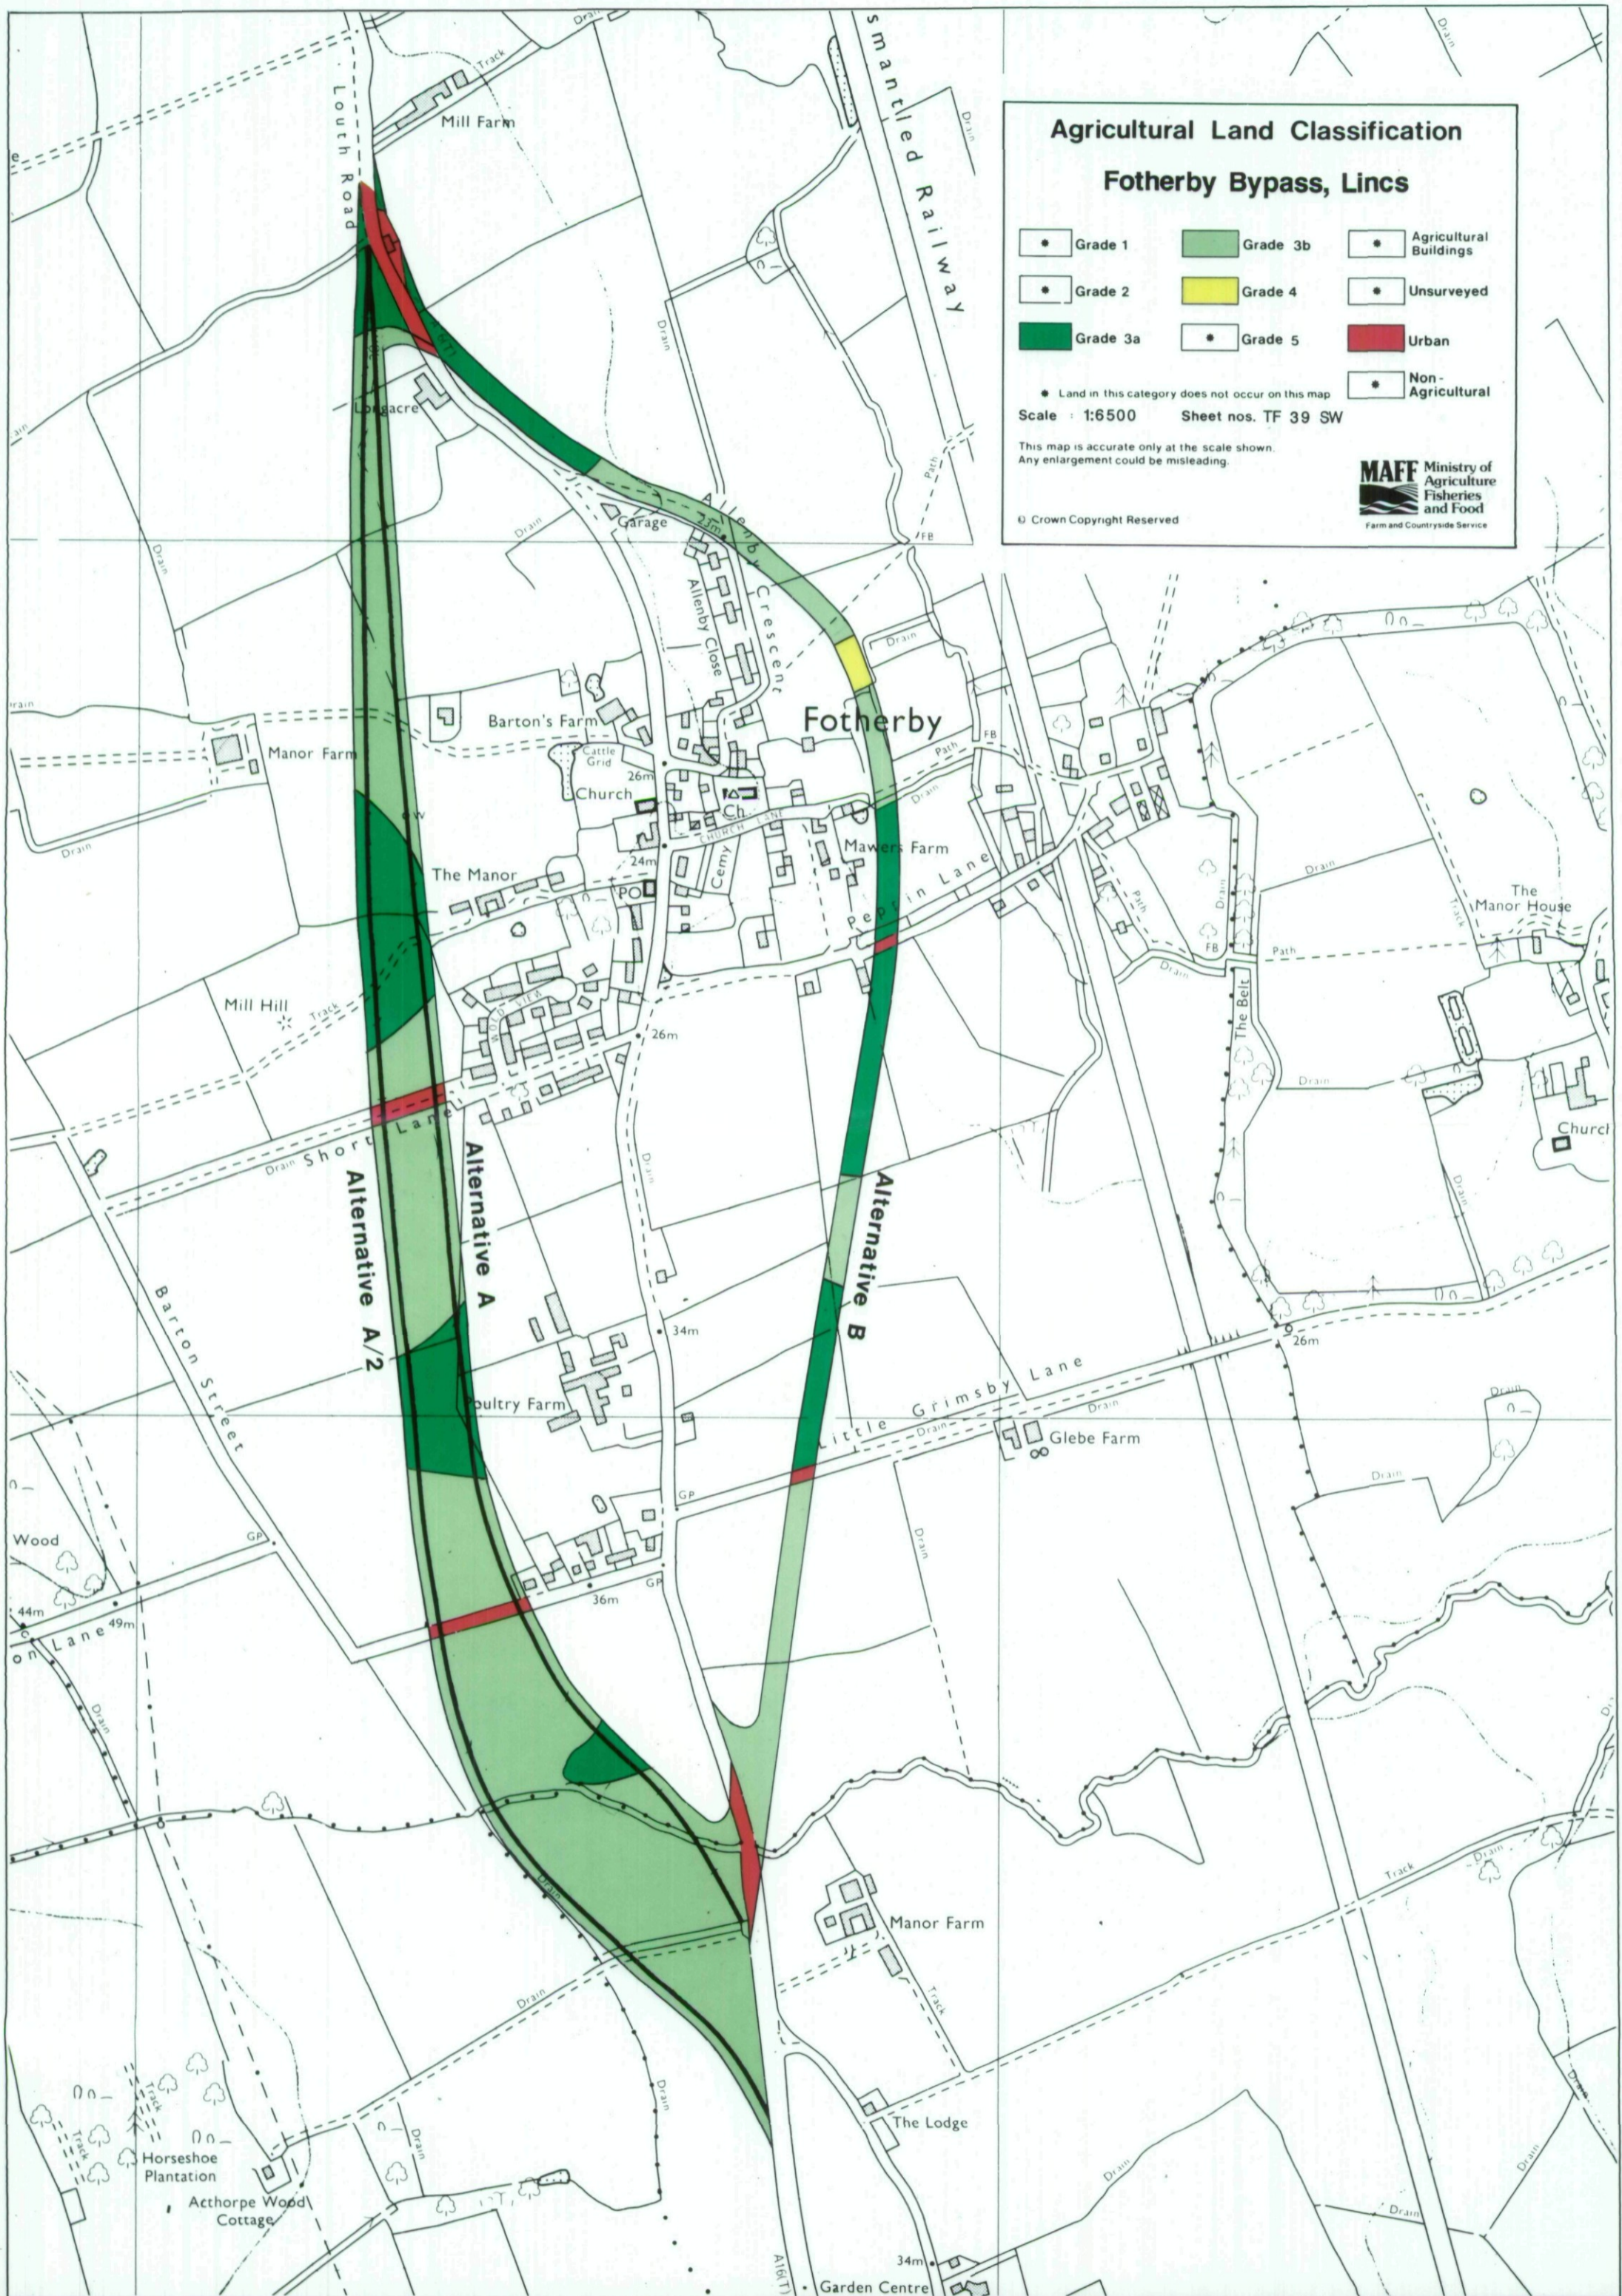

Scale : 1:6500 Sheet nos. TF 39 SW

This map is accurate only at the scale shown. Any enlargement could be misleading.

© Crown Copyright Reserved

FOTHERBY CP

Fotherby

52/90

P1 P2

P1 P1