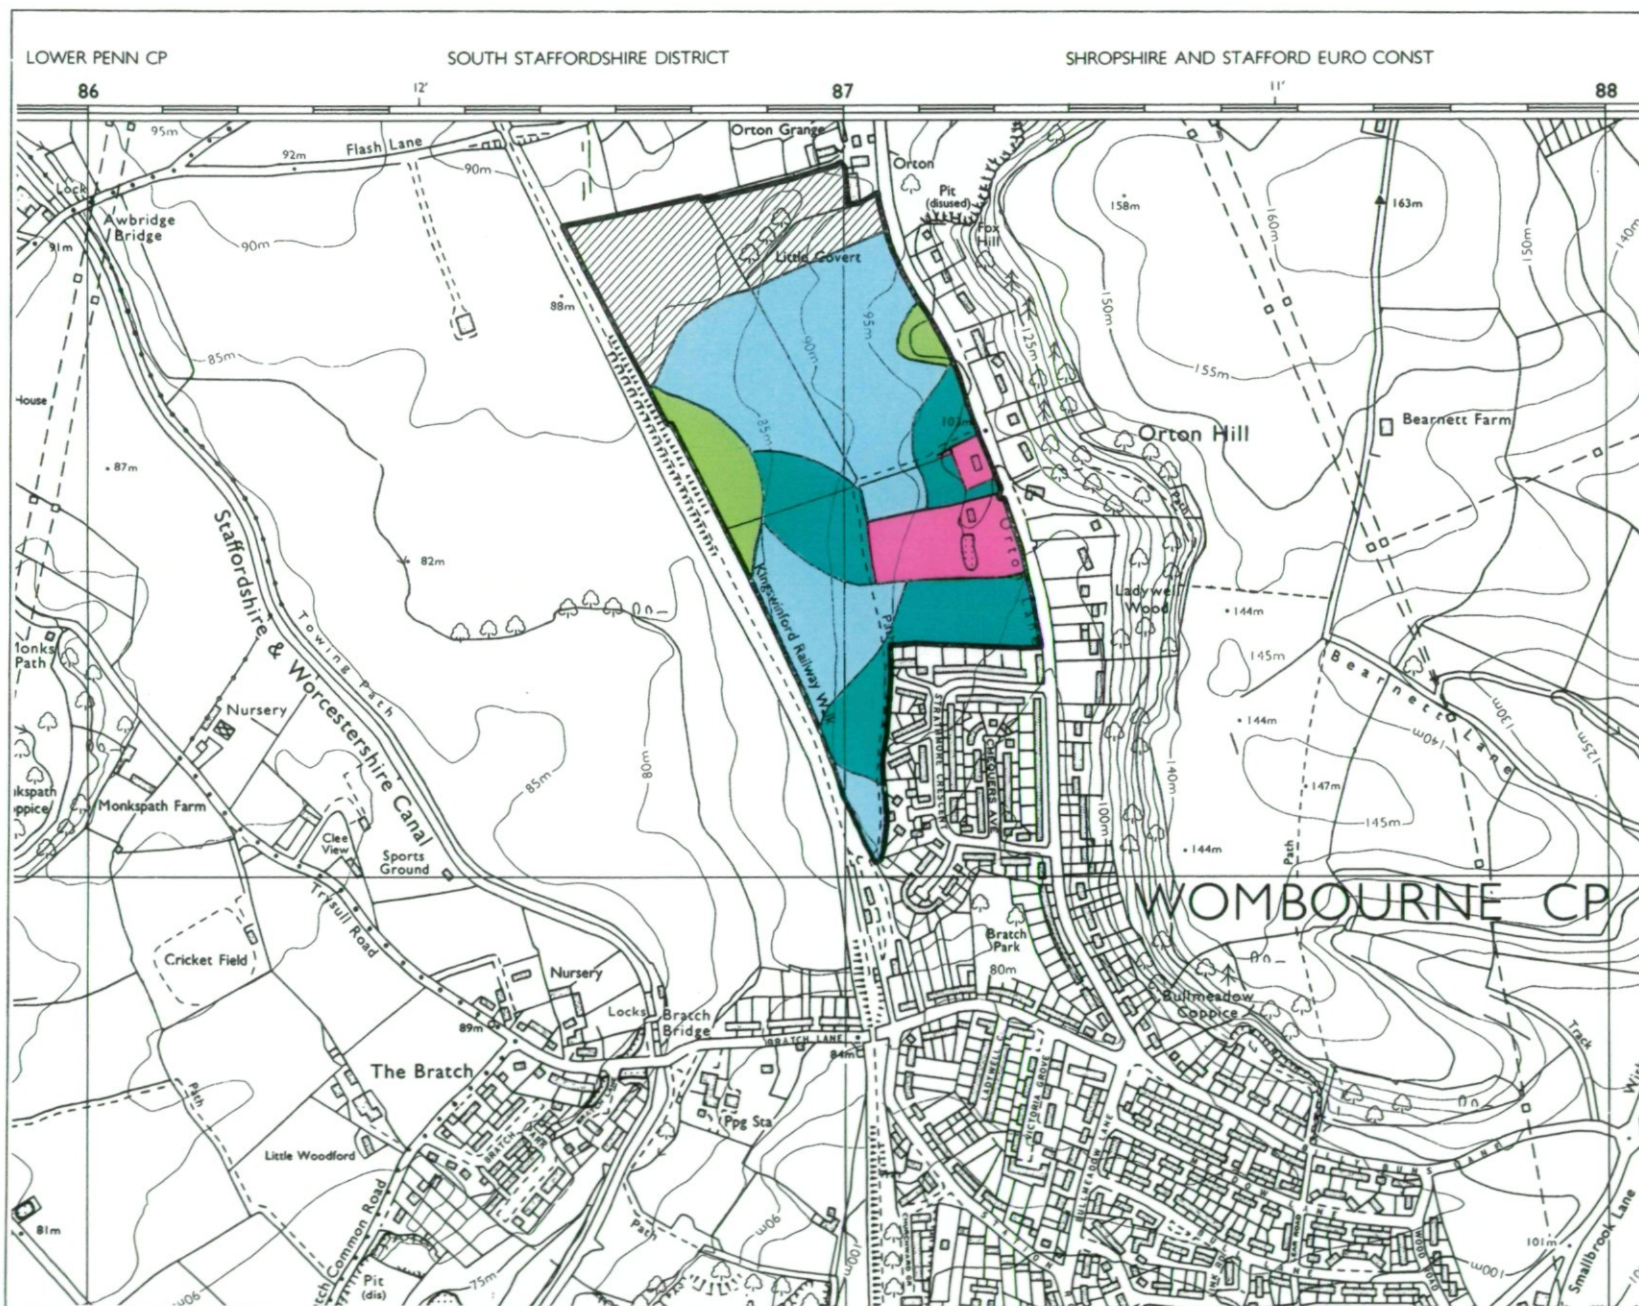

AGRICULTURAL LAND CLASSIFICATION

ORTON LANE GOLF COURSE, WOMBOURNE

Agricultural Land

GRADE	LAND QUALITY
1	EXCELLENT
2	
3a	
3b	MODERATE
4	
5	VERY POOR

Non-Agricultural Land

Land predominantly in urban use	
Land primarily in non-agricultural use	
Woodland	
Agricultural buildings	
Open water	
Land not surveyed	

Statistics

Site Area 25.6ha
Agricultural Land Area 18.2ha
Percentage of Each Grade

Scale 1:10000

Metres

O.S. Base Map Nos SO89SE

Based upon the O.S. maps with the permission of The Controller, of Her Majesty's Stationery Office. Crown Copyright 1993.

Surveyed by ADAS Resource Planning Team
File No 25/RPT/0577 Job No 088/93

This map is accurate only at base map scale. Any enlargement would be misleading.

Map produced by The Cartographic Unit, Wolverhampton Statutory Unit.