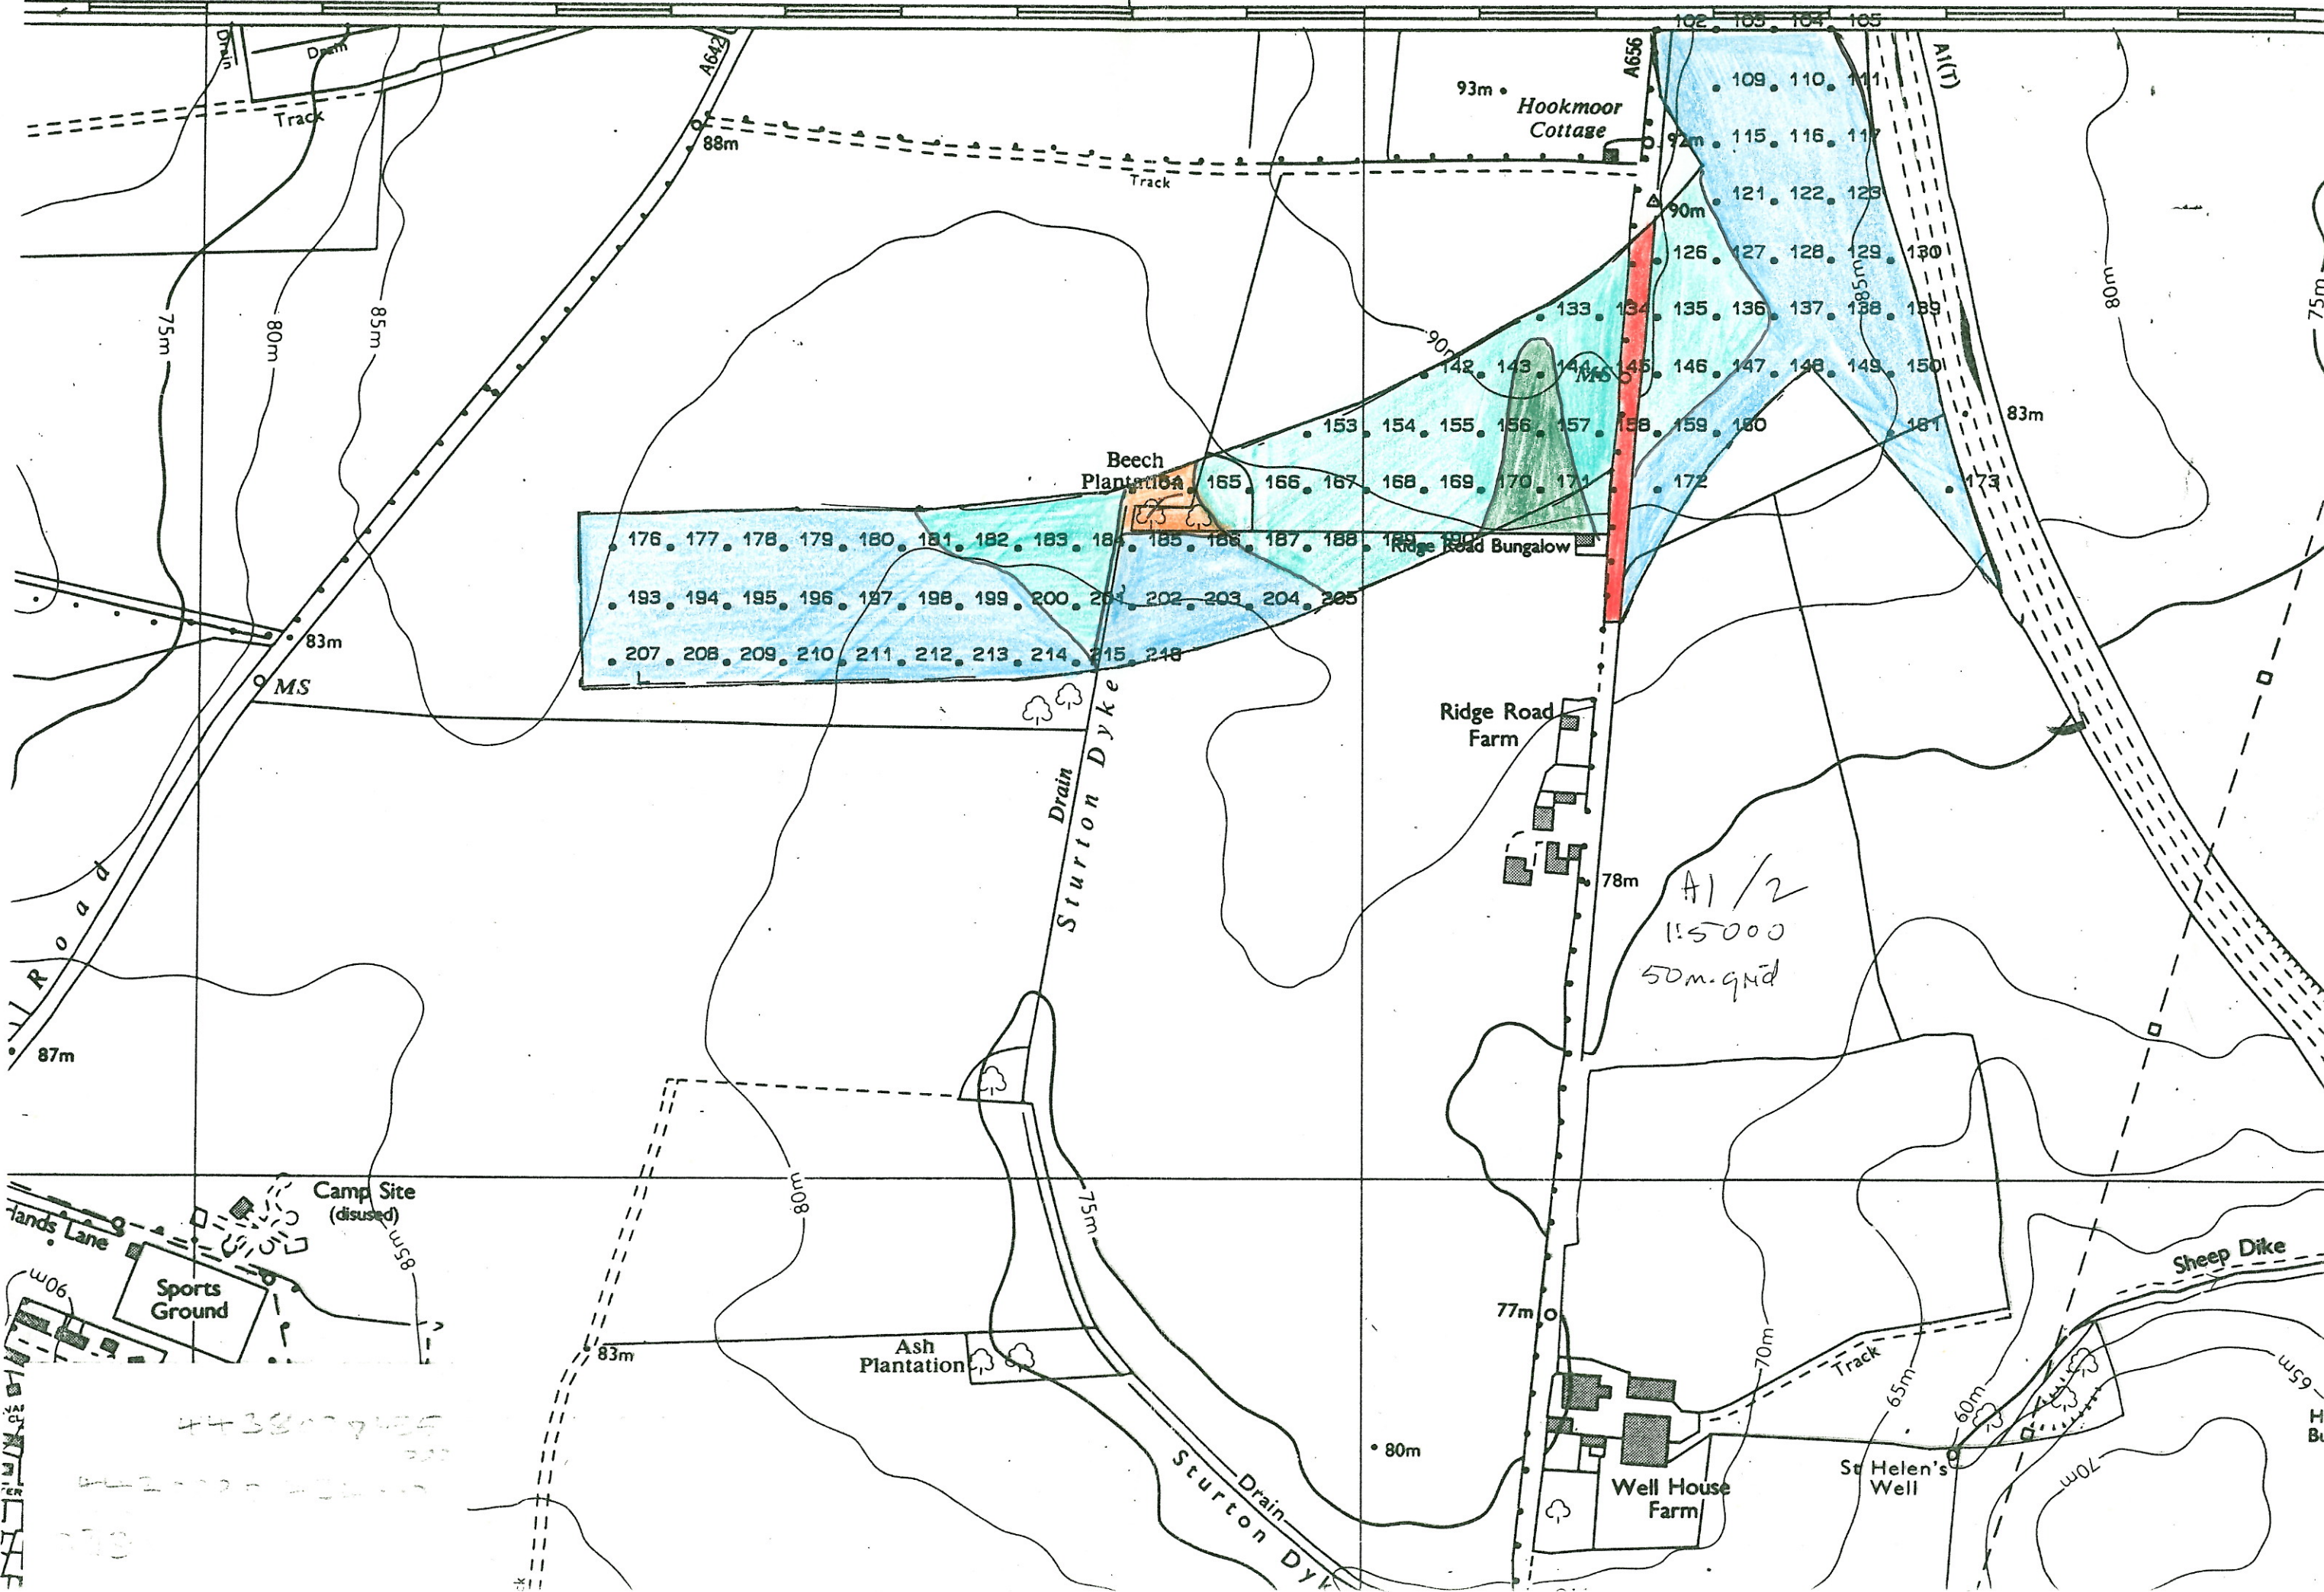

# FURN CP

A1/8  
1:5,000  
50m grid

Fryston  
Fryston Hall  
Farm

Mill  
Farm

4438007455  
 712 120 20110  
 330