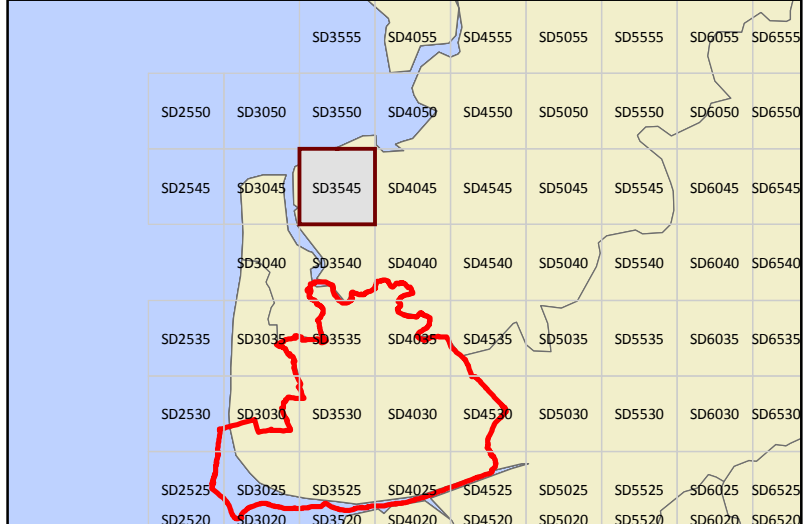

- Pink-footed Goose records
- Fylde District
- Roads**
- Motorway
- A Road / Primary Road
- B Road
- Minor roads

SD3545