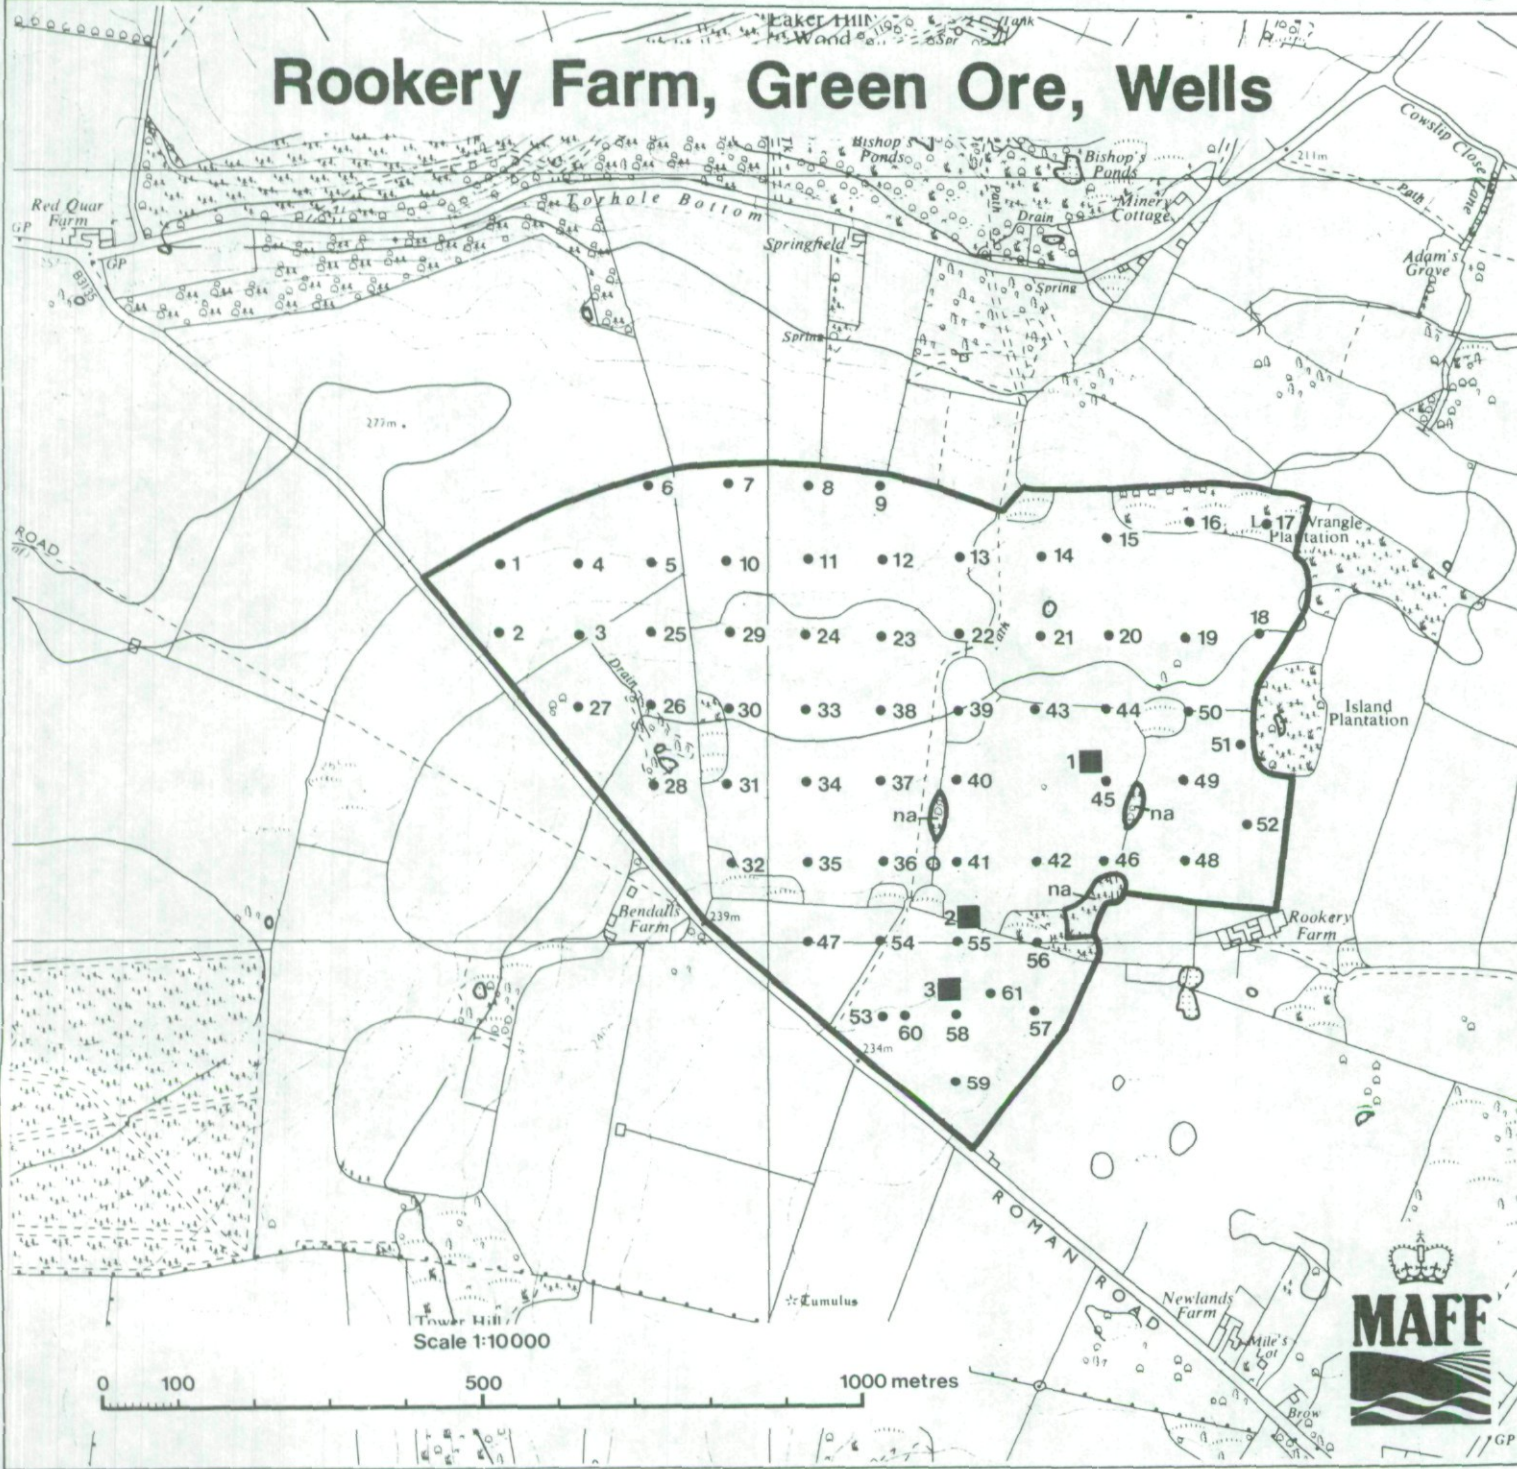

Rookery Farm, Green Ore, Wells

Ministry of Agriculture, Fisheries and Food Agricultural Land Classification

Agricultural Land			
ALC grade		Agricultural land quality	Degree of limitation
Grade 1	*	Excellent	None or very minor
Grade 2	*	Very good	Minor
Grade 3a		Good	Moderate
Grade 3b		Moderate	Moderate to severe
Grade 4	*	Poor	Severe
Grade 5	*	Very poor	Very severe

The information is accurate at the base map scale but any enlargement would be misleading.

Reproduction in whole or in part by any means is prohibited without the prior permission of M.A.F.F.

Surveyed by the Resource Planning Group Mar 1990. Map produced by the Cartographic Unit, Farm and Countryside Service, M.A.F.F. Bristol. Ref no. 36.90

Based upon the 1988 Ordnance Survey 1:10,000 map with the permission of The Controller of Her Majesty's Stationery Office. Crown Copyright Reserved. Crown Copyright Reserved 1990.

Rookery Farm, Green Ore, Wells

Auger Sample Points

- Location of soil pits
 - Location of sample points
- (Details contained in separate schedule)

Urban	*	Agricultural buildings	*
Non-agricultural	na	Open water	*
Woodland	W*	Not surveyed	*