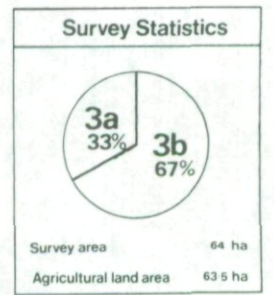

Rookery Farm, Green Ore, Wells

Ministry of Agriculture, Fisheries and Food Agricultural Land Classification

Agricultural Land			
ALC grade		Agricultural land quality	Degree of limitation
Grade 1	*	Excellent	None or very minor
Grade 2	*	Very good	Minor
Grade 3a		Good	Moderate
Grade 3b		Moderate	Moderate to severe
Grade 4	*	Poor	Severe
Grade 5	*	Very poor	Very severe

The information is accurate at the base map scale but any enlargement would be misleading.

Reproduction in whole or in part by any means is prohibited without the prior permission of M.A.F.F.

Surveyed by the Resource Planning Group Mar 1990. Map produced by the Cartographic Unit, Farm and Countryside Service, M.A.F.F. Bristol. Ref no. 36.90

Based upon the 1988 Ordnance Survey 1:10,000 map with the permission of The Controller of Her Majesty's Stationery Office. Crown Copyright Reserved. Crown Copyright Reserved 1990.

Rookery Farm, Green Ore, Wells