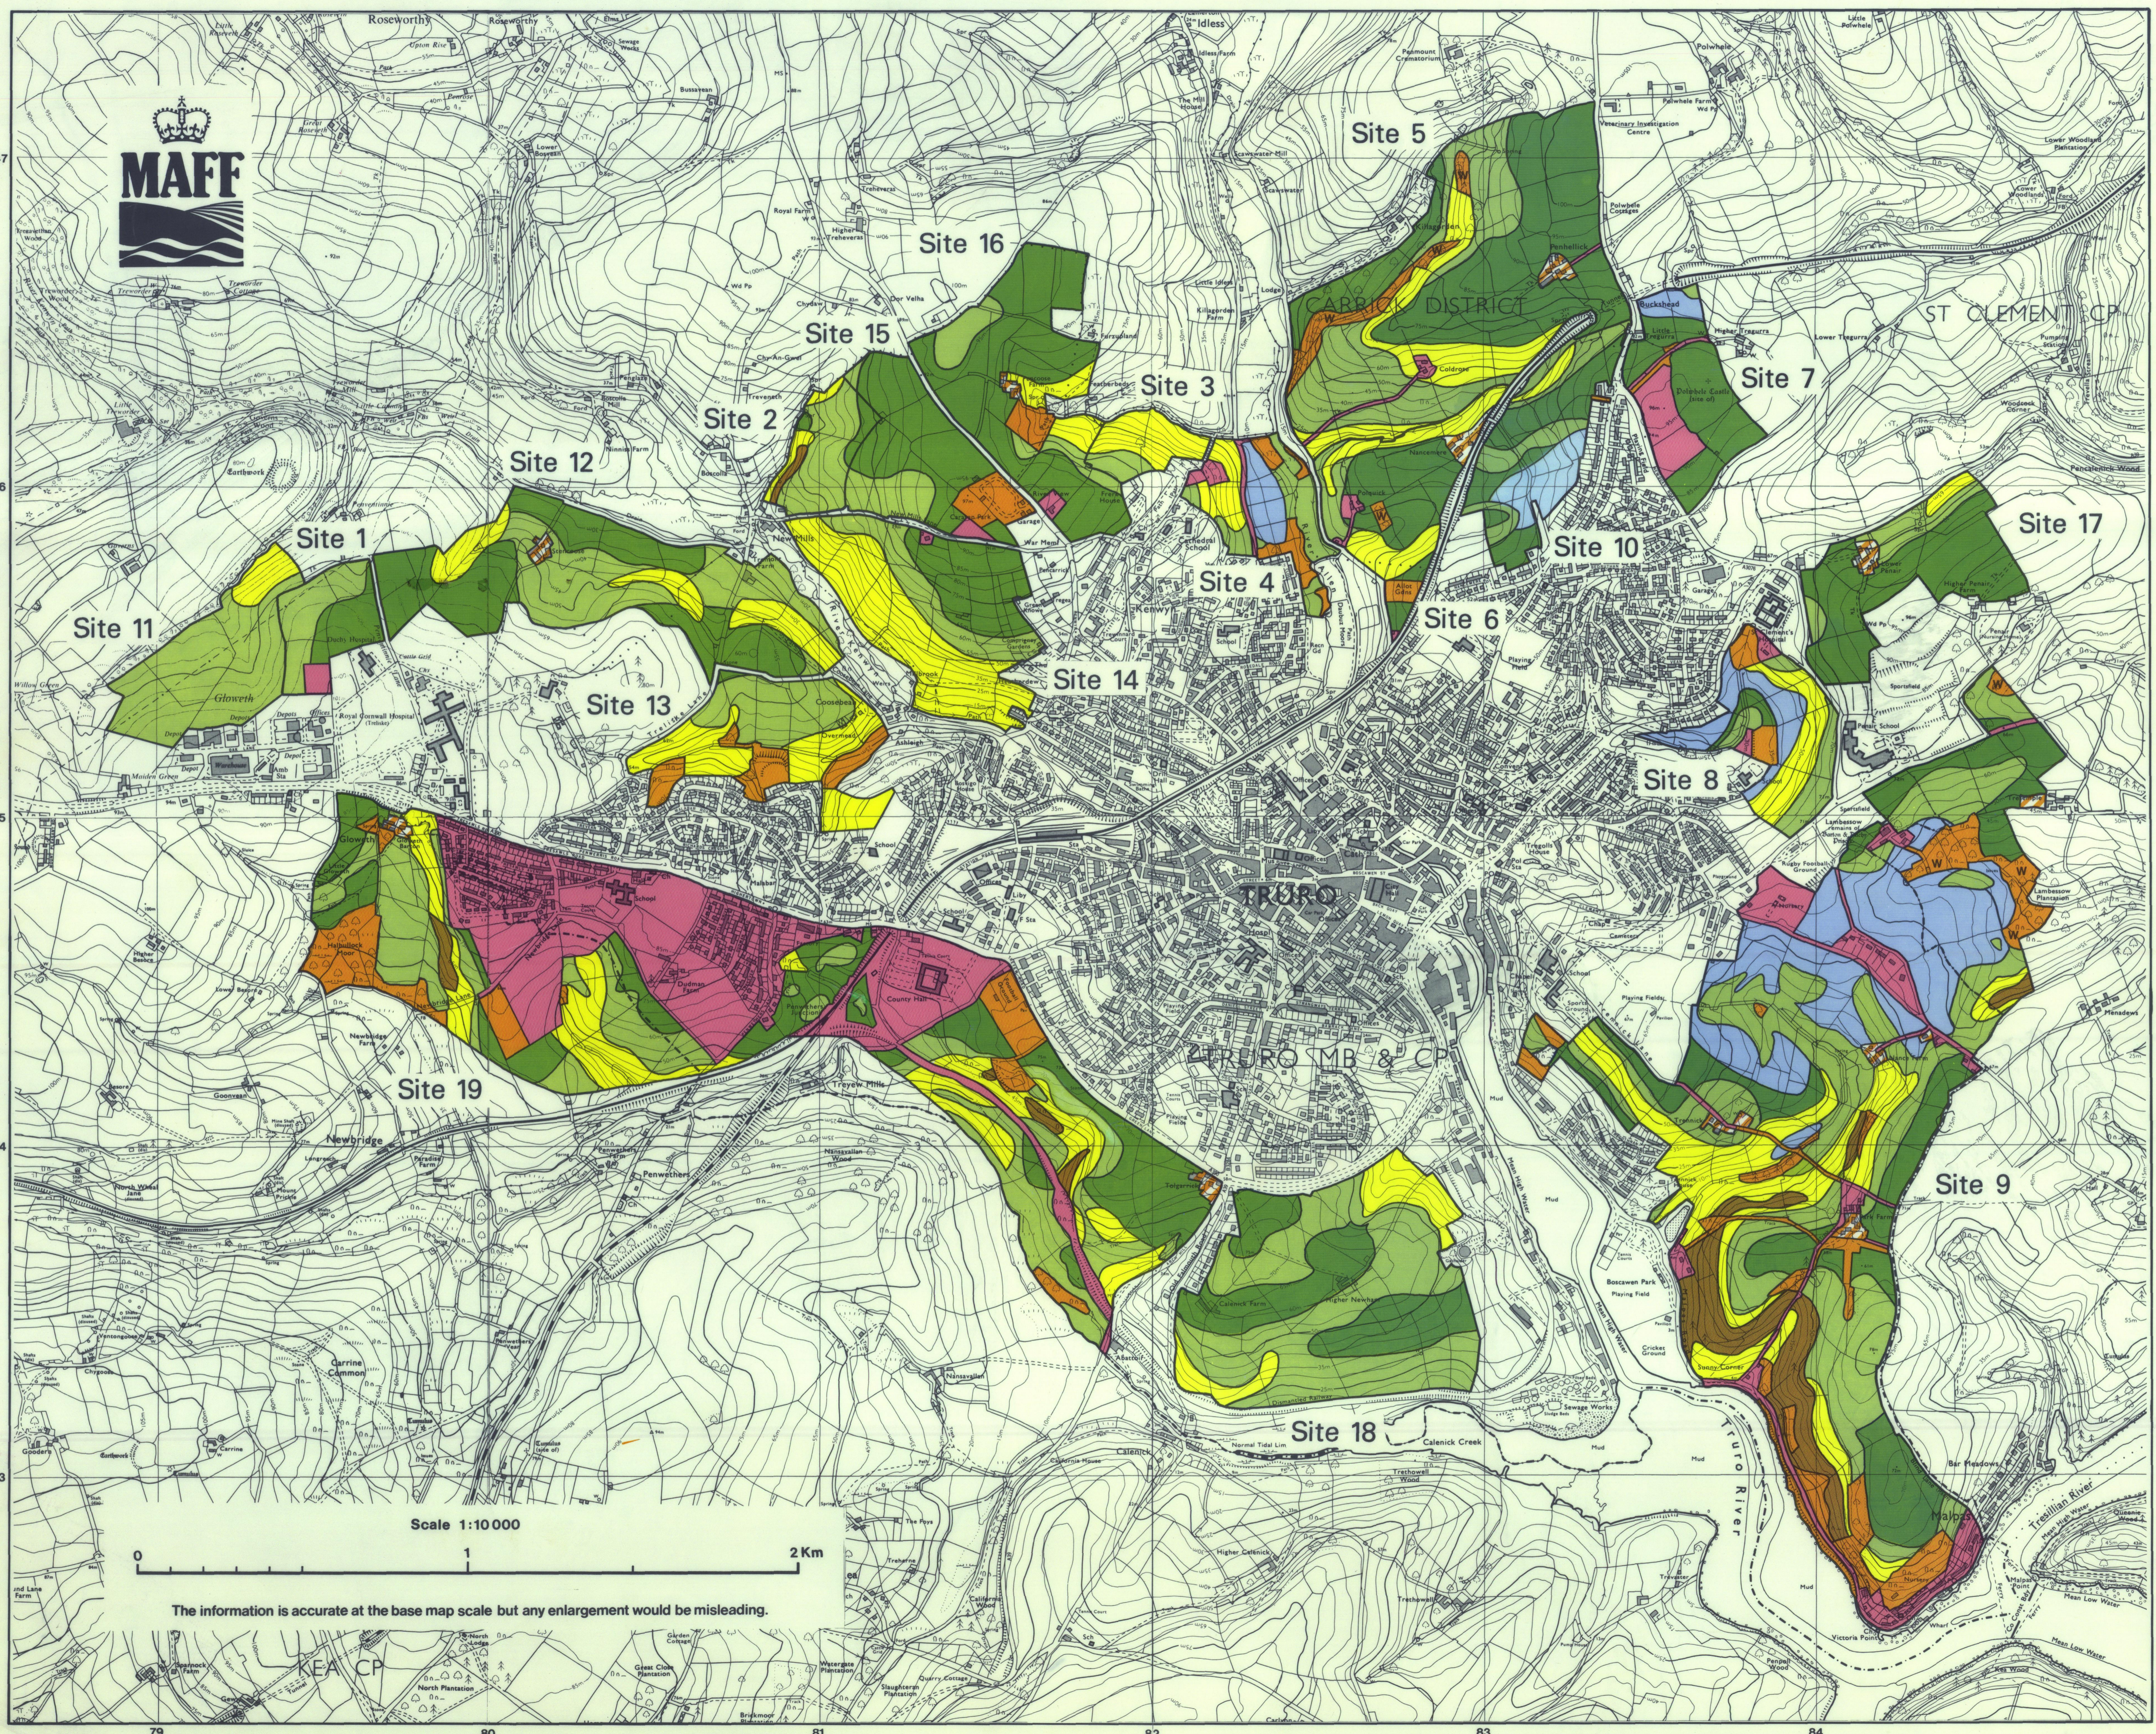

Composite of various proposed development sites - Truro
MS 7 - 1990

**Ministry of Agriculture, Fisheries and Food
Agricultural Land Classification**

Agricultural Land		
ALC grade	Agricultural land quality	Degree of limitation
Grade 1	Excellent	None or very minor
Grade 2	Very good	Minor
Grade 3a	Good	Moderate
Grade 3b	Moderate	Moderate to severe
Grade 4	Poor	Severe
Grade 5	Very poor	Very severe

Other Land Categories		
Urban	Agricultural buildings	
Non-agricultural	Open water	
Woodland	Not surveyed	

* Grade/Category not present within survey area

Further details contained in revised Agricultural Land Classification, M.A.F.F. 1988.

Reproduction in whole or in part by any means is prohibited without the prior permission of M.A.F.F.

Site No.	List of Sites in Truro area
1	Penventinnie Lane, Treliske
2	New Mills
3	Featherbeds, Kenwyn
4	River Allen, Kenwyn
5	Penhellick Farm/Coldrose area
6	Nancemere Farm/Polquick area
7	Higher Tregurra, Newquay Road
8	St Clement's Hospital area
9	Malpas/Nance Farm/Tresemble Farm area
10	Land west of Bodmin Road
11	Land north of Gloweth Industrial Estate
12	Stencose Farm area
13	Coosebean, Treliske Lane
14	New Mills Lane (south)
15	New Mills Lane (north)
16	Pencoose Farm area
17	Lower Penair
18	Higher Newham and Calenick Farm
19	Land at Gloweth/Penwethers/Tolgarrick

Sites 1 to 9 surveyed in 1990, site 10 in 1989, sites 11 to 18 in 1988 and site 19 in 1987.

Surveyed by the Resource Planning Group 1987 - 1990.
Map produced by the Cartographic Unit, Farm and Countryside Service, M.A.F.F. Bristol. Ref no.35/90
Based upon the 1981 Ordnance Survey 1:10000 map with the permission of The Controller of Her Majesty's Stationery Office, © Crown Copyright Reserved 1990.