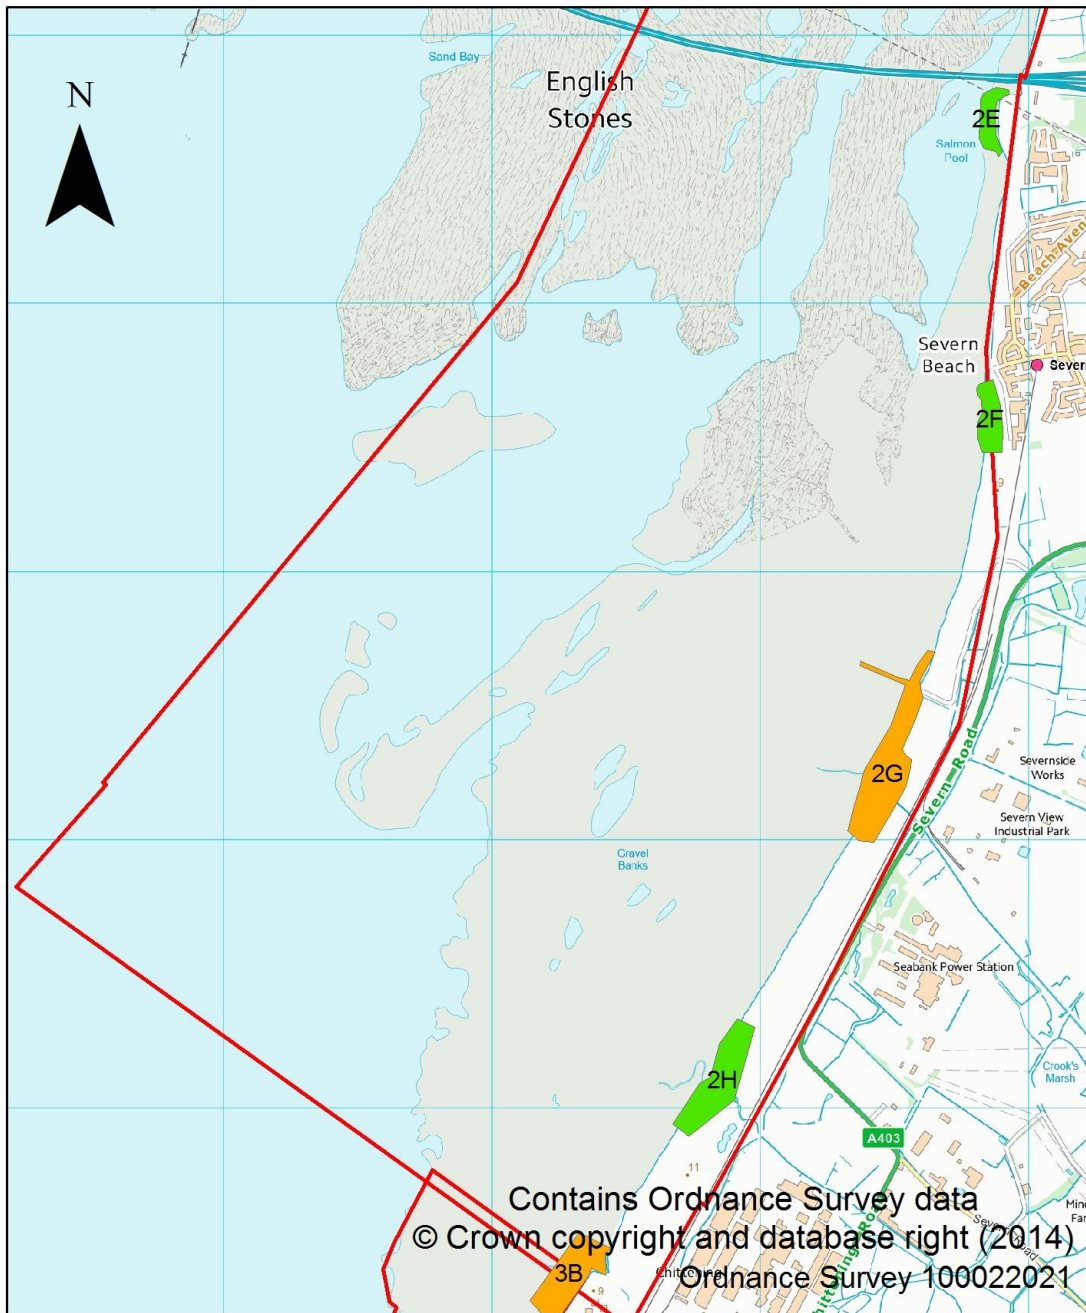

Map 5. Roost Sites in WeBS sector 14451 Severn Beach (2 of 2)

Legend

 WeBS sector boundaries

Roost Status

-  Primary Roost
-  Potential Primary Roost
-  Non-primary Roost
-  Pre-roost site only