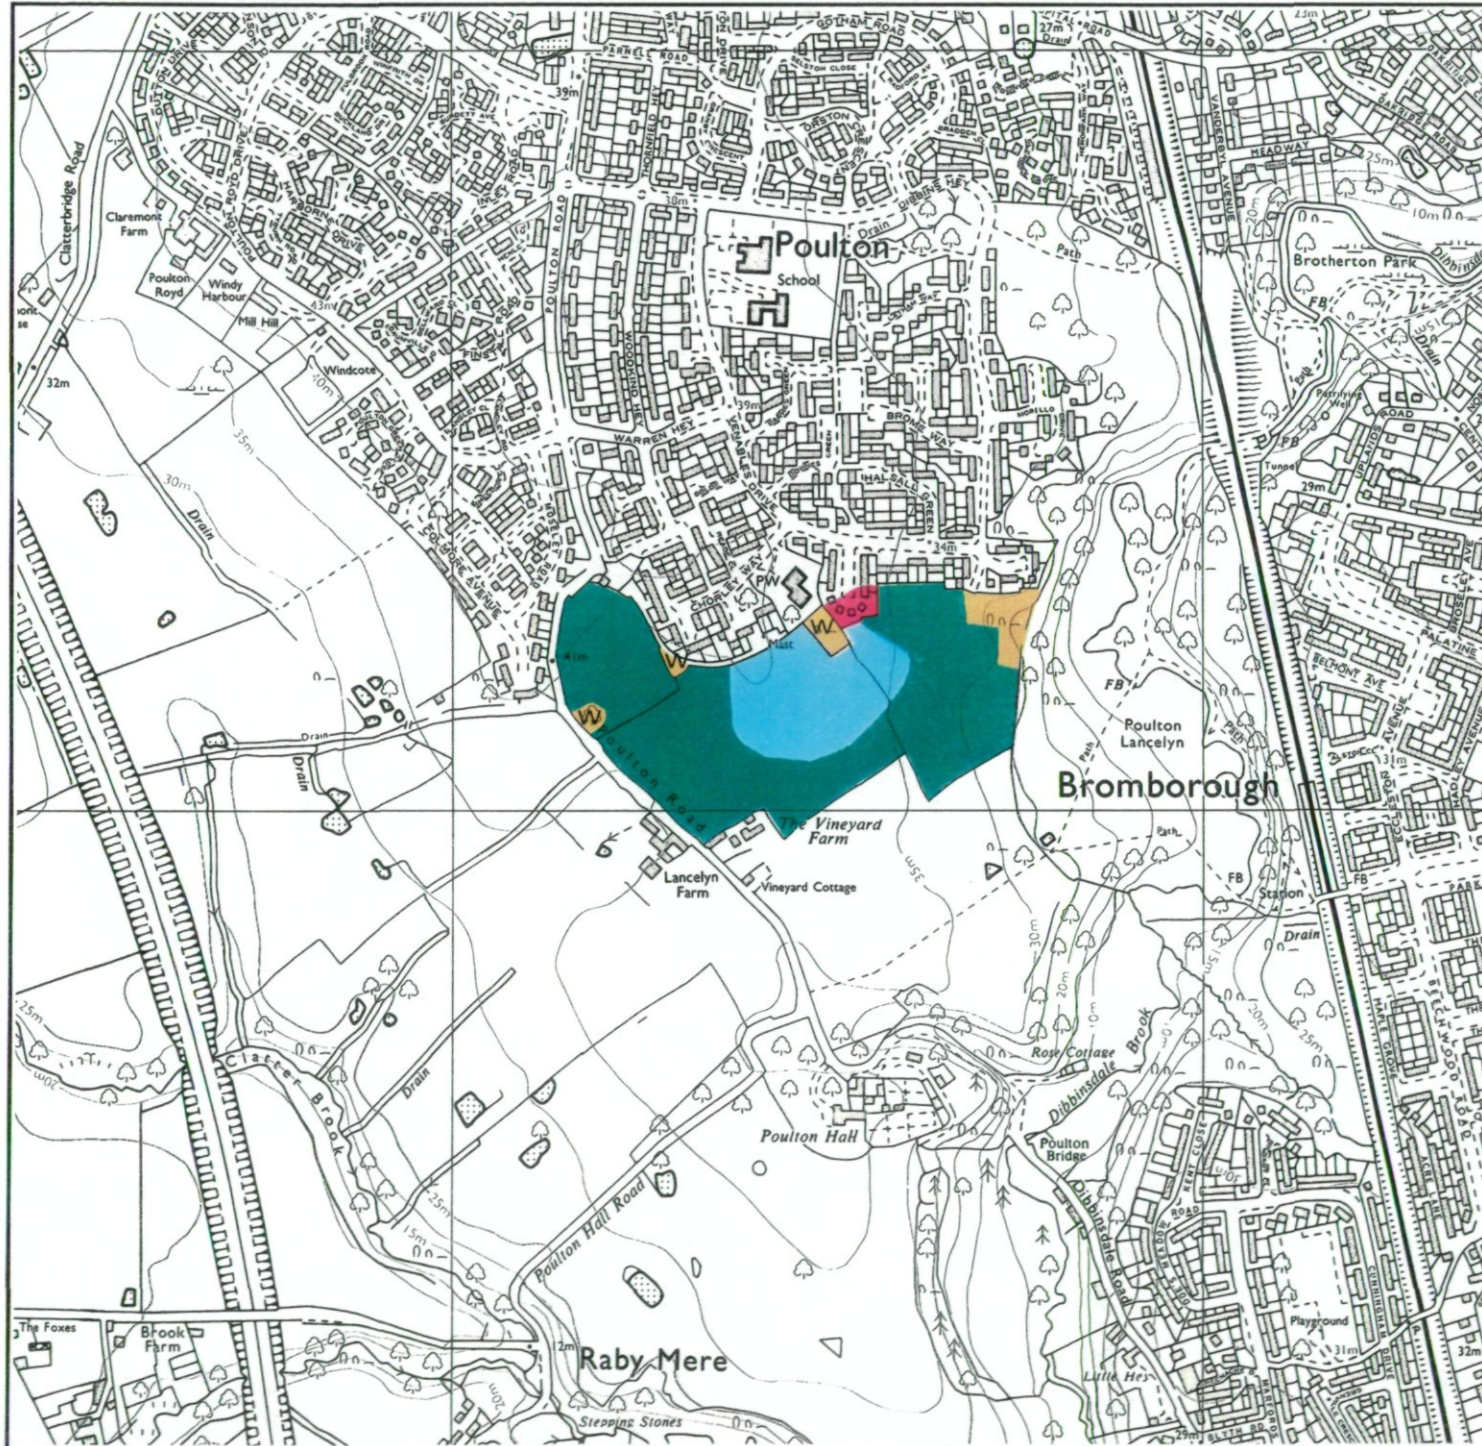

Agricultural Land Classification

WIRRAL UDP.

Vineyard Farm, Poulton

Agricultural Land

Grade	Quality	Area (ha)
1	Excellent	nil
2	Very Good	3.0
3a	Good	9.8
3b	Moderate	nil
4	Poor	nil
5	Very Poor	nil

Other Land Categories