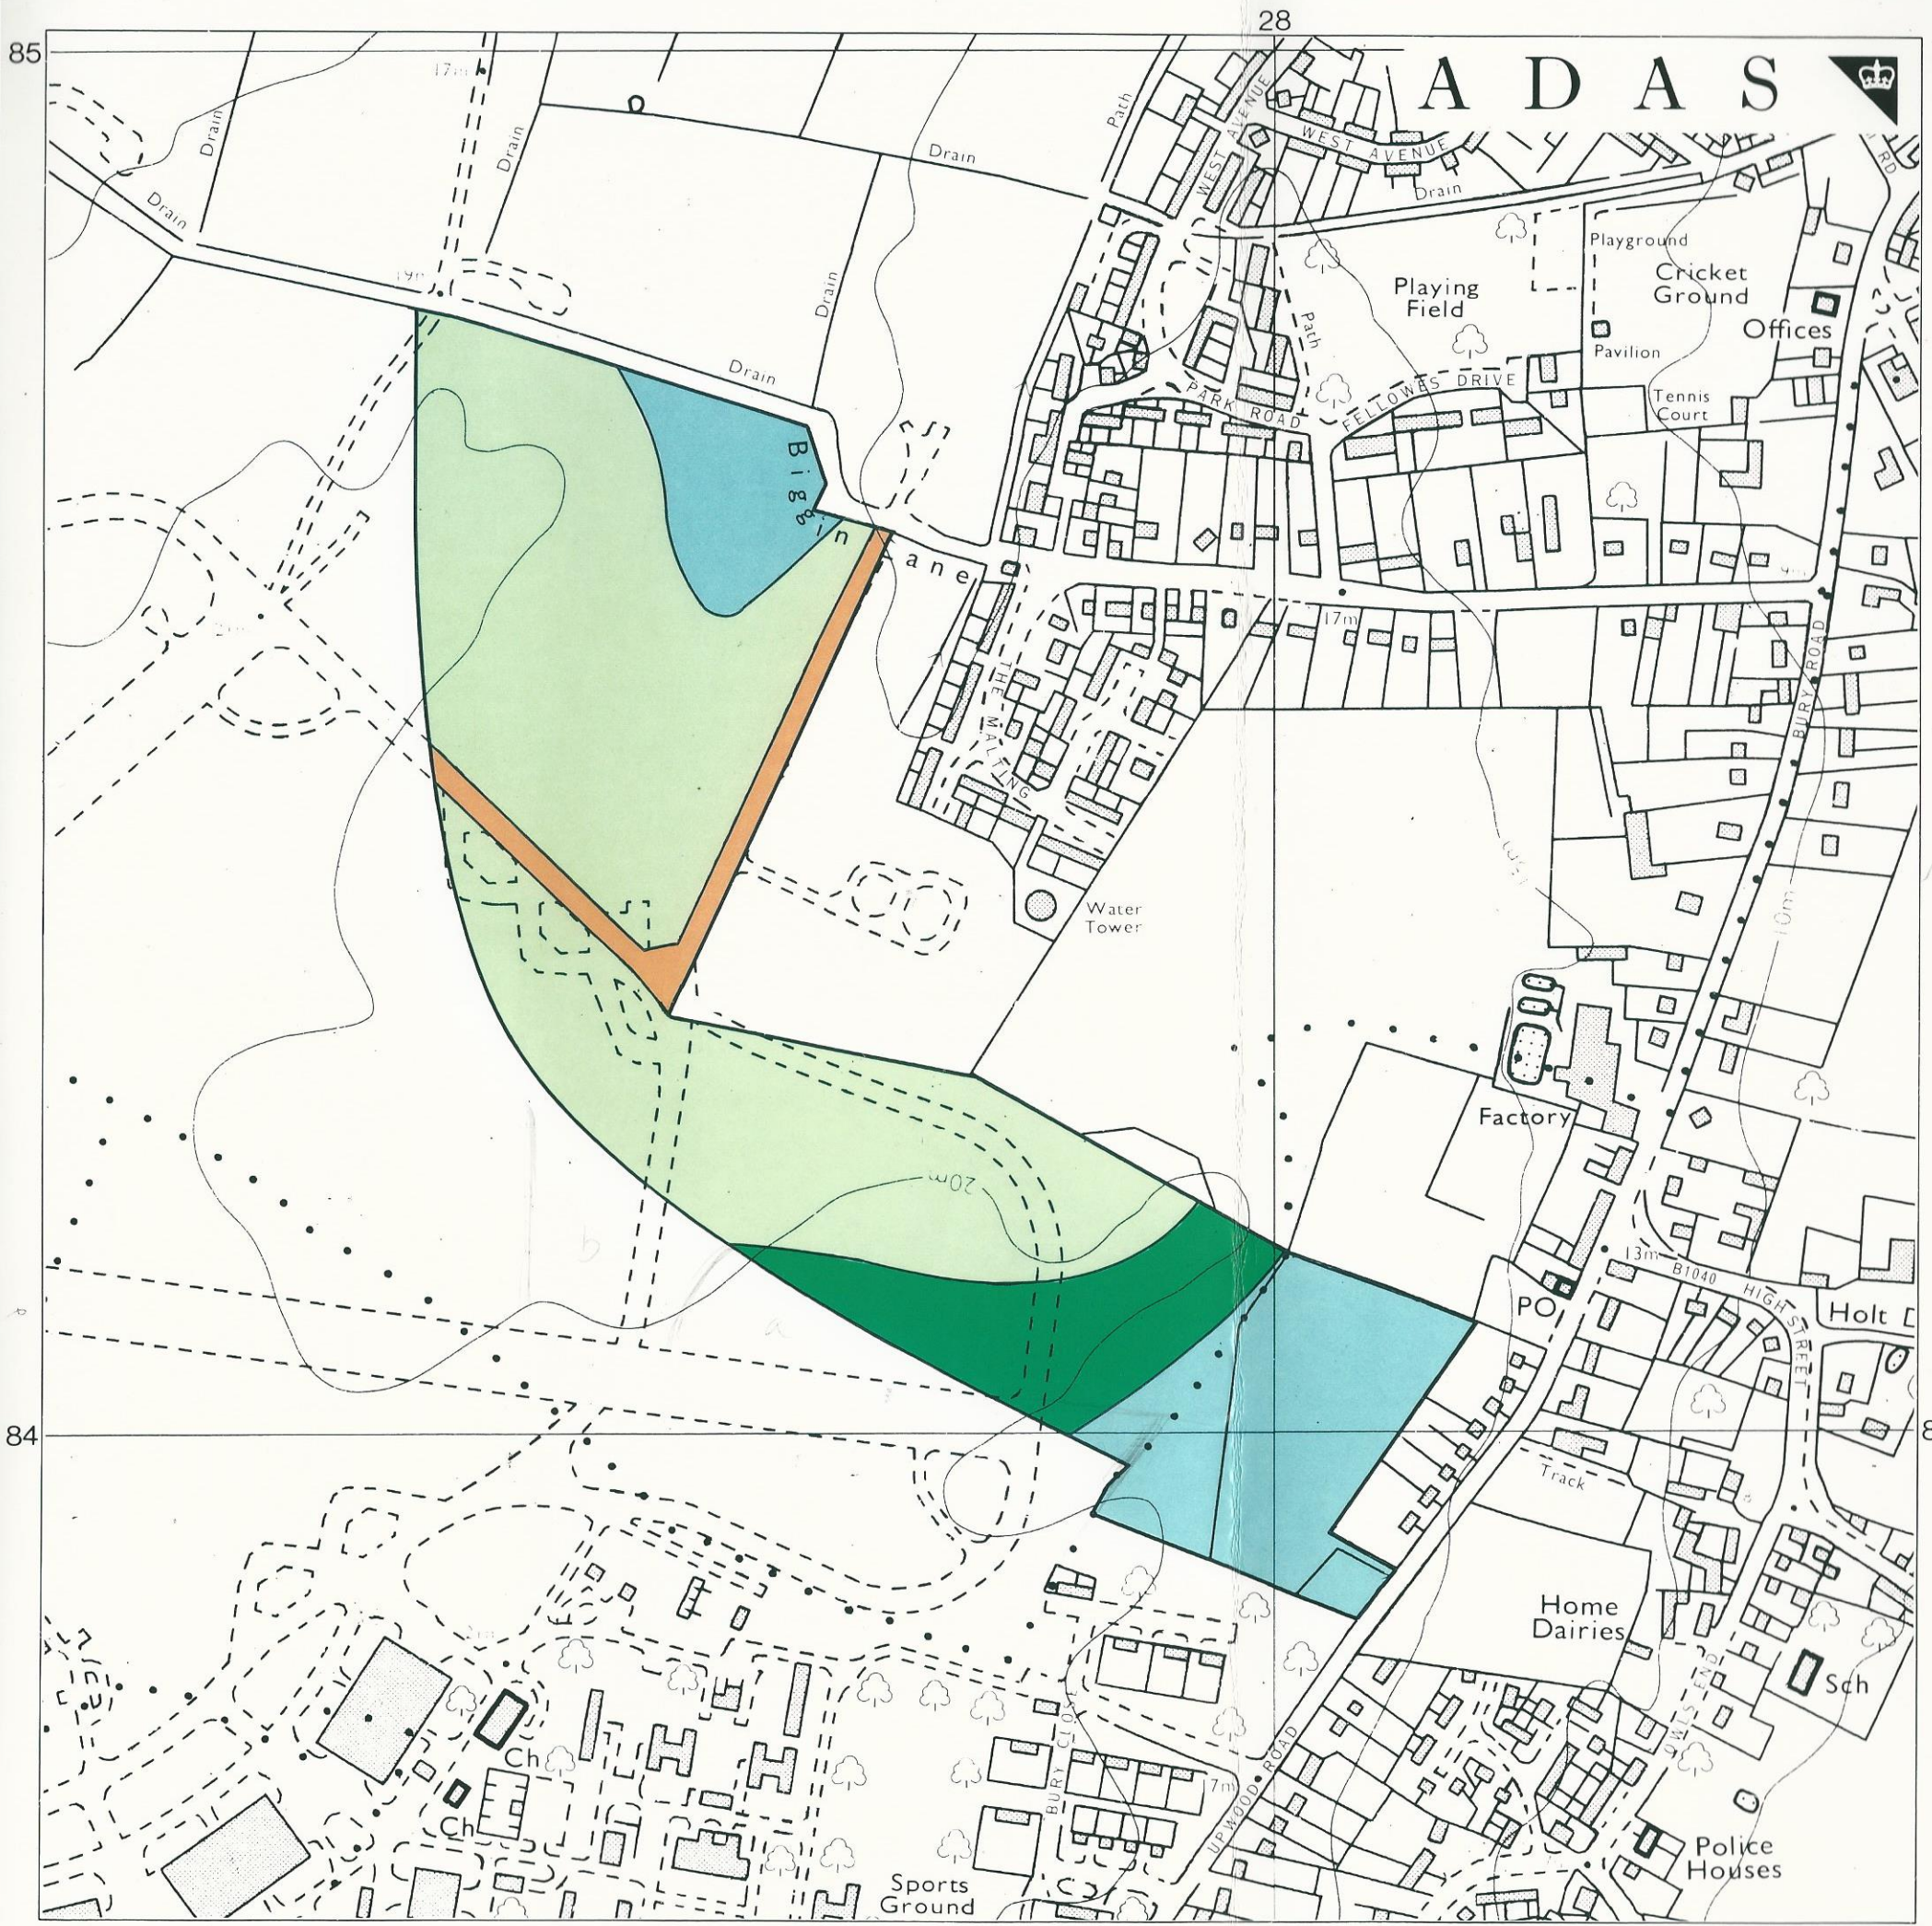

Agricultural Land Classification Land West of Ramsey, Cams

AGRICULTURAL LAND

Agricultural Grades Agricultural Land Quality

- Grade 1 *
- Grade 2 *
- Grade 3 * a
- * b
- Grade 4 *
- Grade 5 *
- Disturbed *

Very high

Very low

- Agricultural Buildings *
- Unsurveyed *

NON AGRICULTURAL LAND

- Land predominantly in urban use *
- Other land primarily in non-agricultural use *

* Land in this category does not occur on this map

SOURCE MAPS Base maps taken from the O.S. Sheets TL 28 SE

This map is accurate only at the scale shown. Any enlargement could be misleading

37a/89

Agricultural Land Classification Land West of Ramsey, Cambs

- ⊙ Location of auger boring
- Location of soil pit

SOURCE MAPS Base maps taken from the O.S. Sheets TL 28 SE

This map is accurate only at the scale shown. Any enlargement could be misleading

37a/89