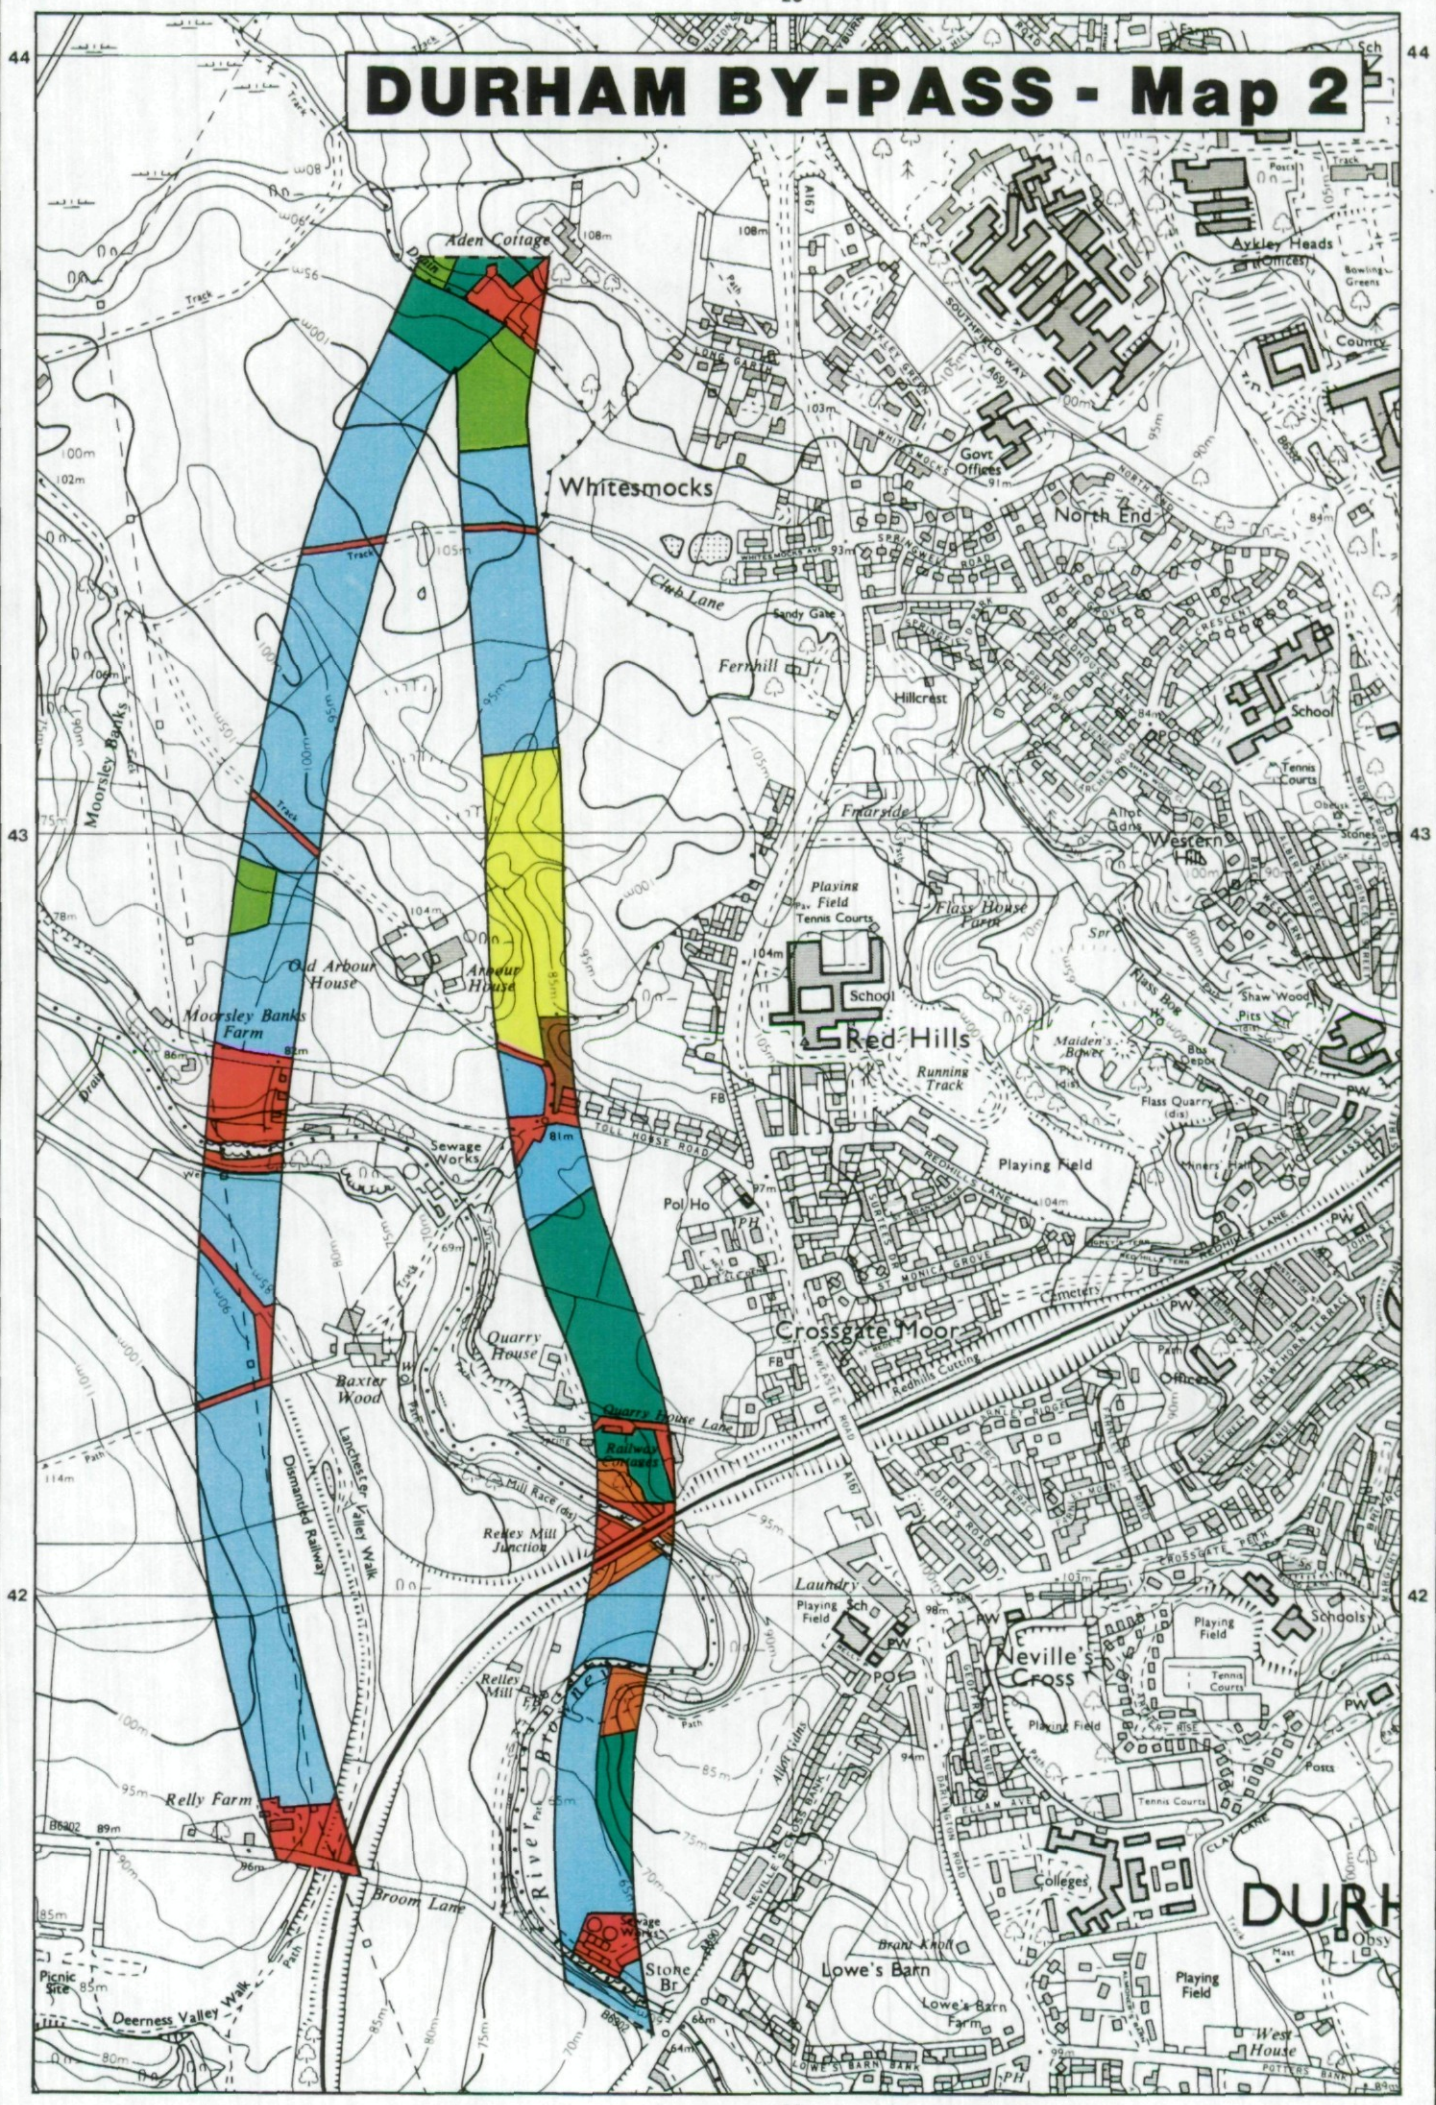

DURHAM BY-PASS - Map 2