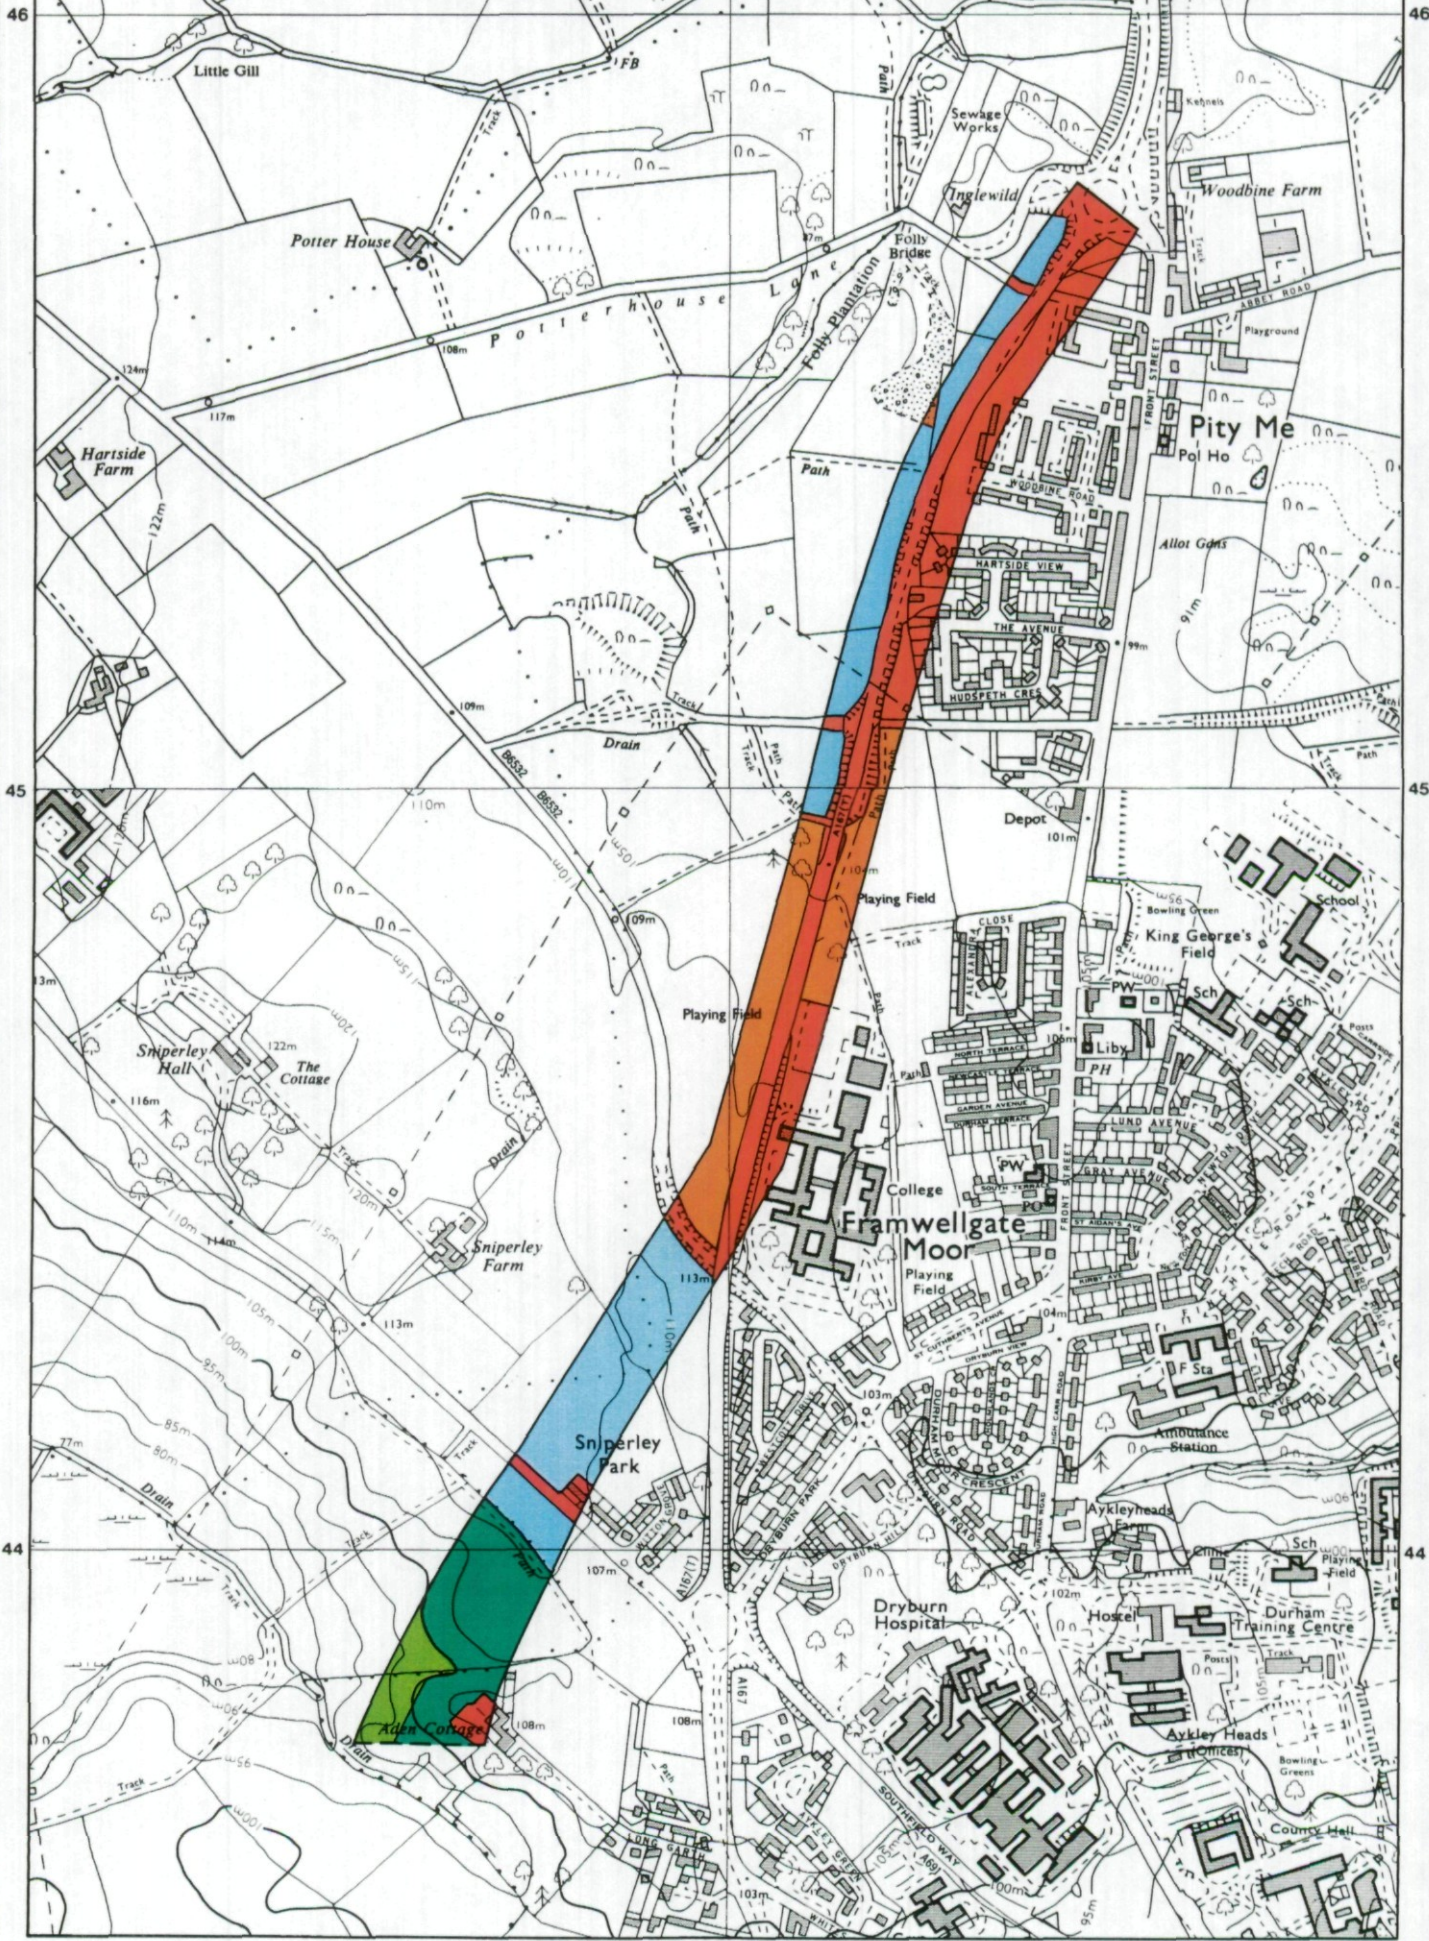

DURHAM BY-PASS - Map 3