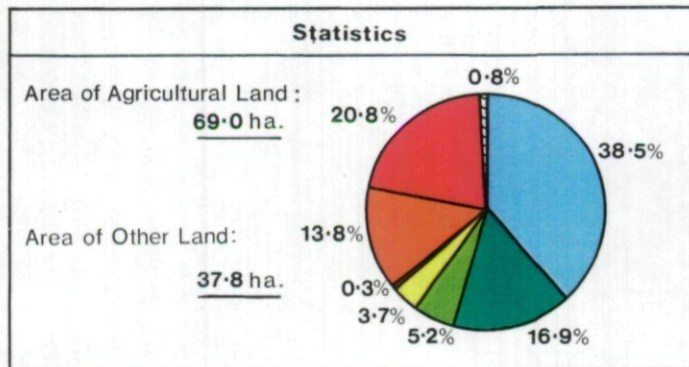

DURHAM BY-PASS

Agricultural Land Classification

Agricultural Land			
Agricultural Grades	Agricultural Land Quality	Area within the site (ha.)	
Grade 1	Excellent	Nil	
Grade 2	Very Good	41.1	
Grade 3	Good	18.0	
	Moderate	5.6	
Grade 4	Poor	4.0	
Grade 5	Very Poor	0.3	

Land in Other Categories		
		Area within the site (ha.)
Urban <i>Including housing, industry, commerce, derelict land, sports facilities, transport.</i>		22.2
Non-agricultural <i>Including golf courses, parks, sports fields, allotments, airfields.</i>		14.7
Woodland <i>Farm woodland</i>		Nil
<i>Commercial woodland</i>		Nil
Agricultural buildings <i>Including glasshouses</i>		Nil
Open water		0.9
Land not surveyed		Nil

Ministry of Agriculture,
Fisheries and Food.

SCALE-1:10,000