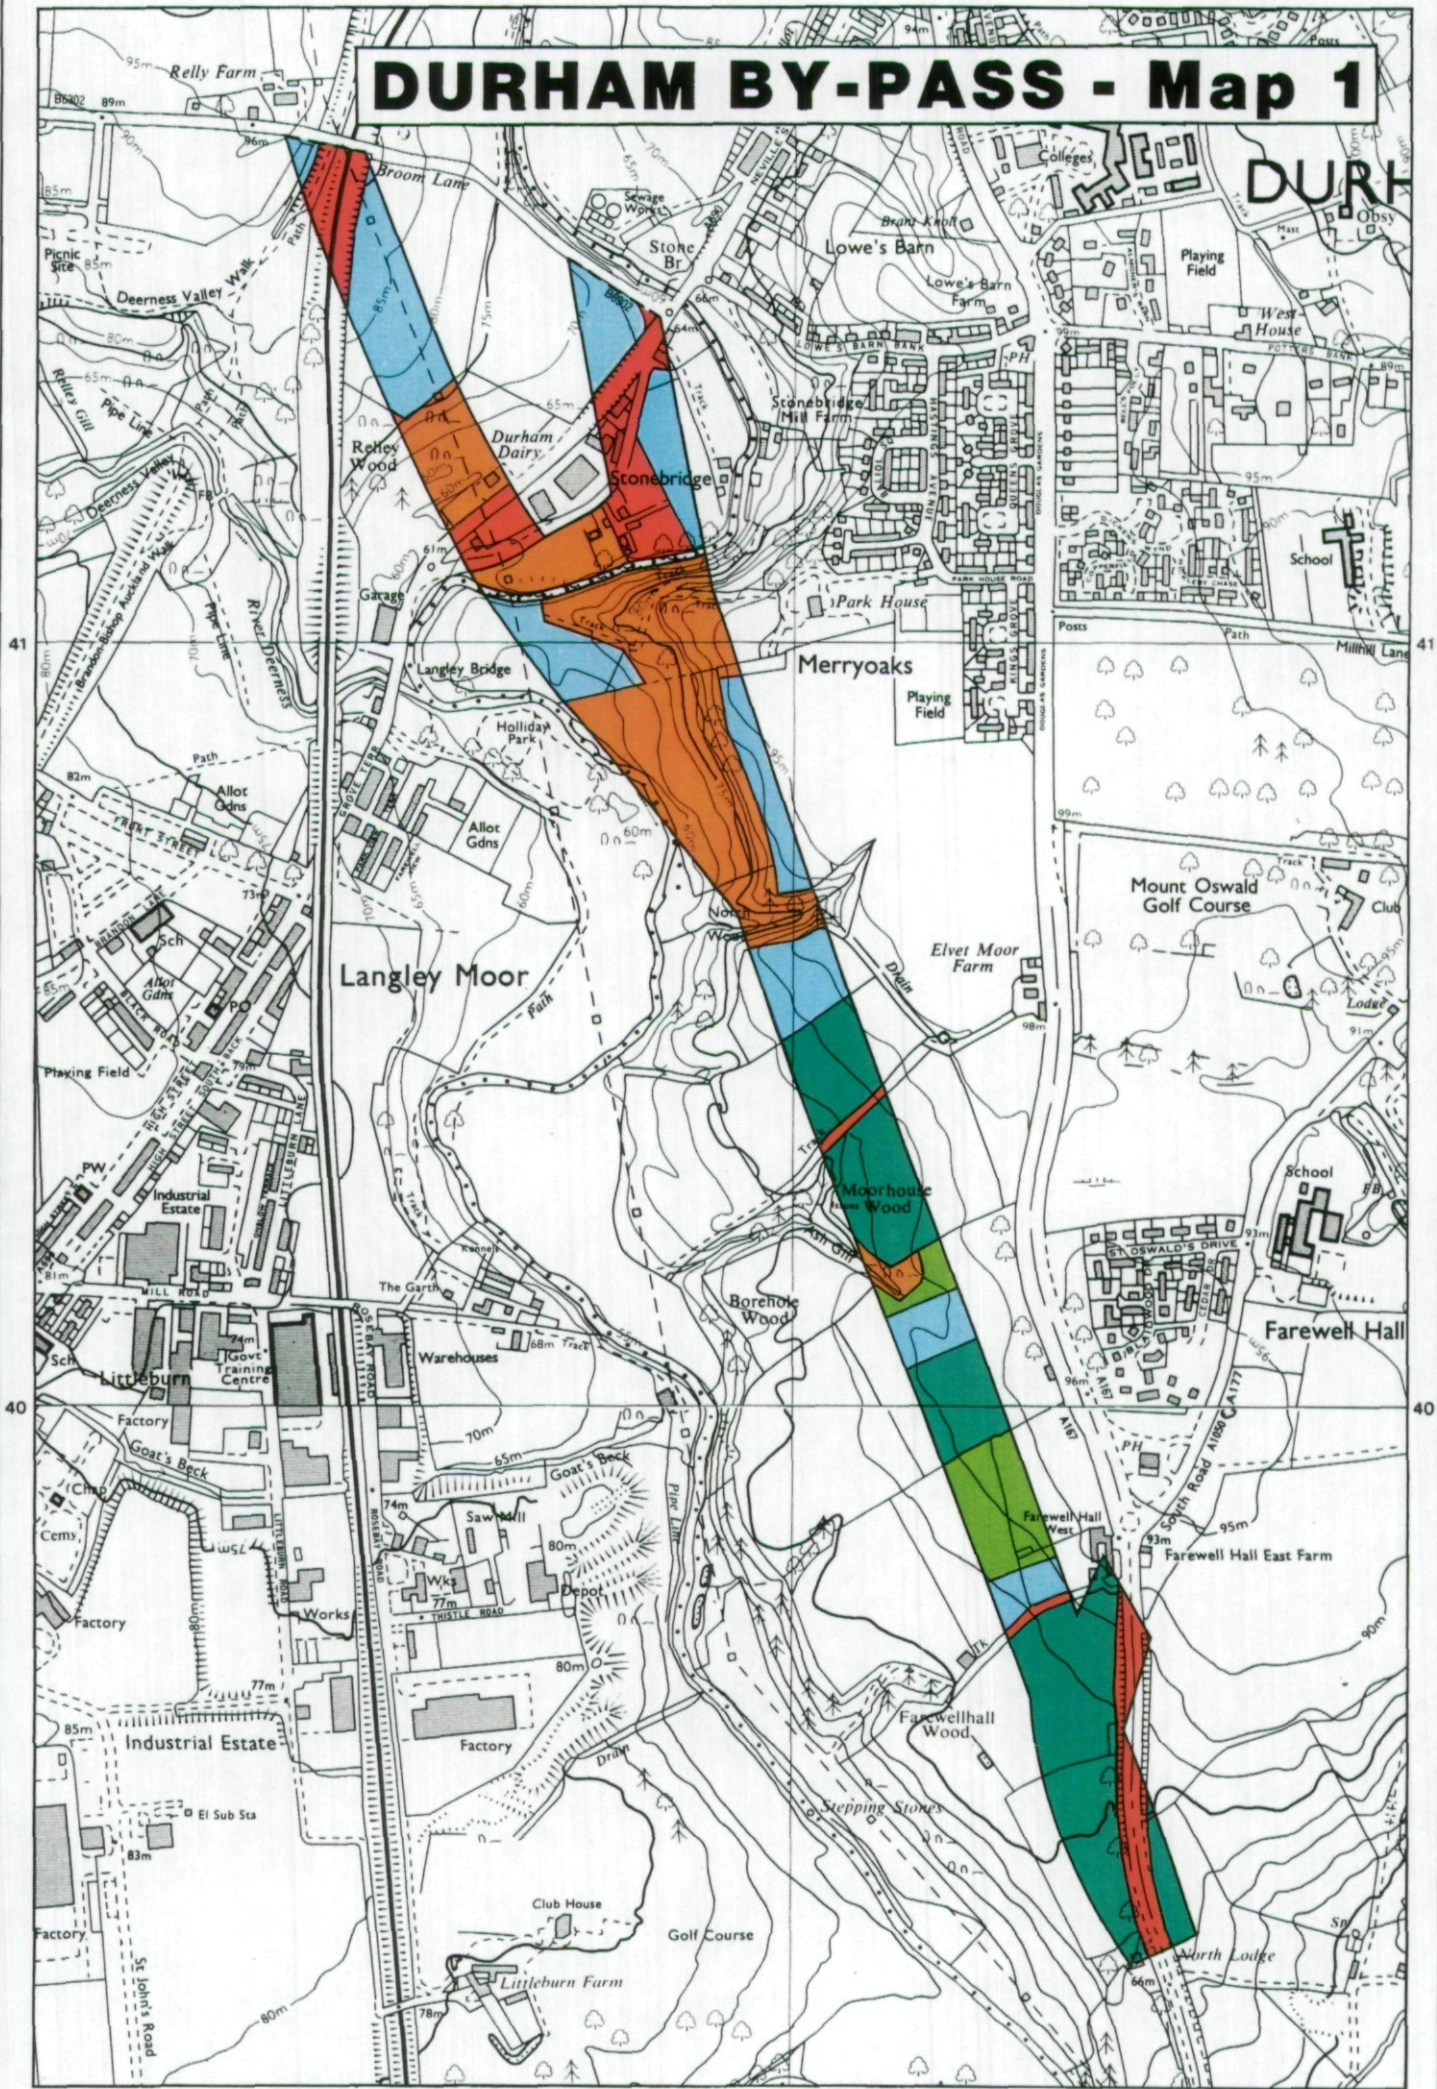

DURHAM BY-PASS - Map 1