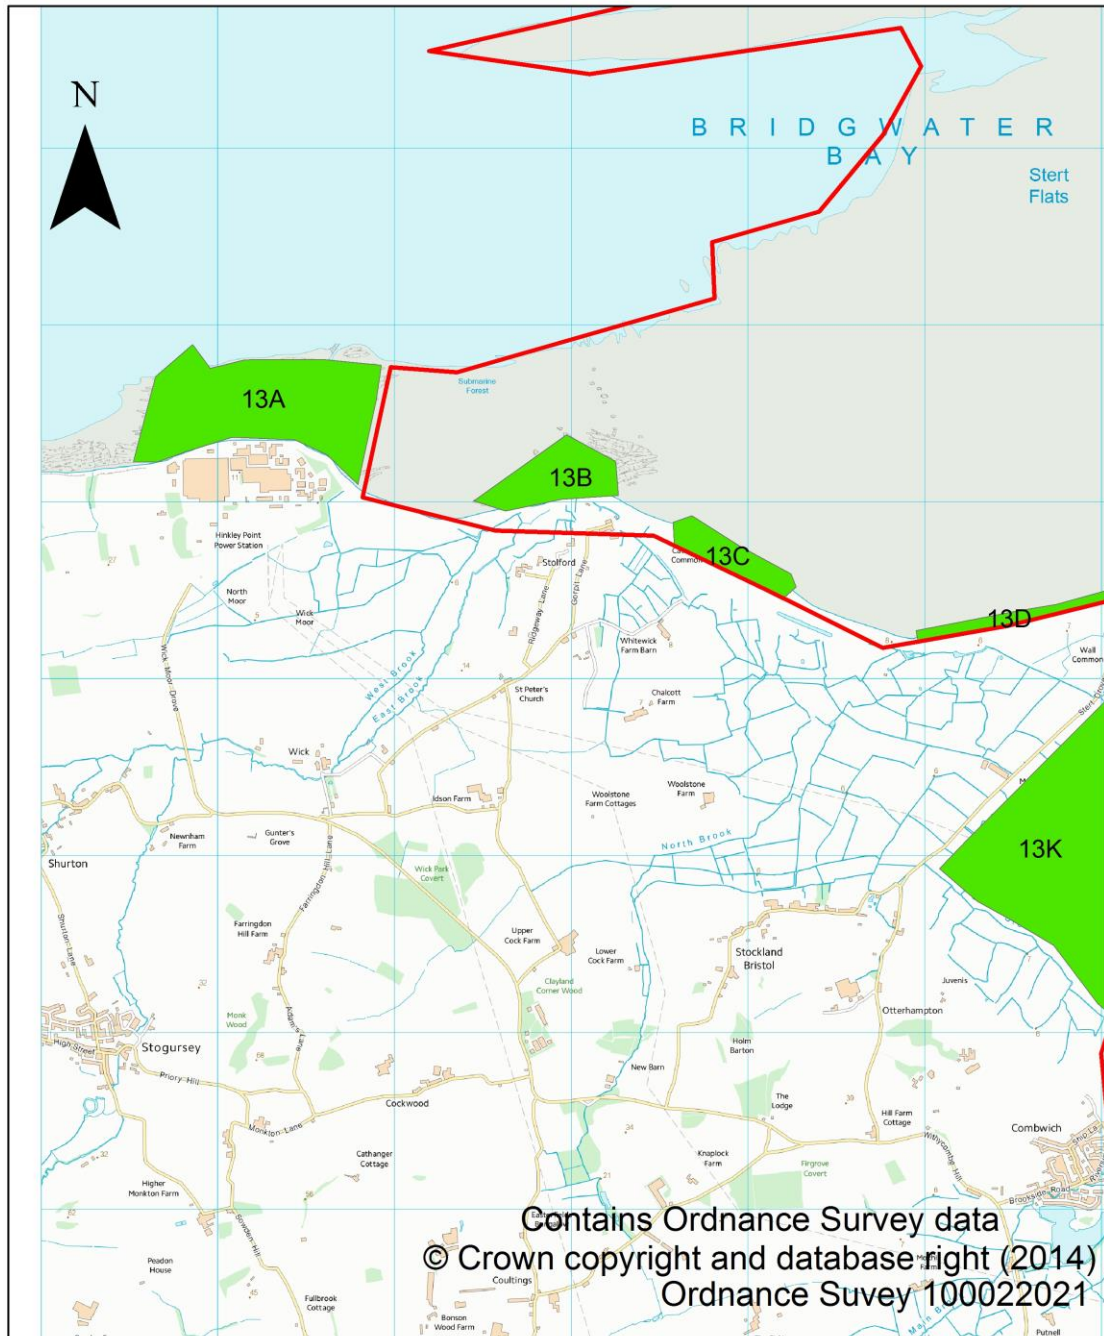

Map 18. Roost Sites in WeBS sector 13411 Bridgwater Bay (1 of 3)

Legend

 WeBS sector boundaries

Roost Status

-  Primary Roost
-  Potential Primary Roost
-  Non-primary Roost
-  Pre-roost site only