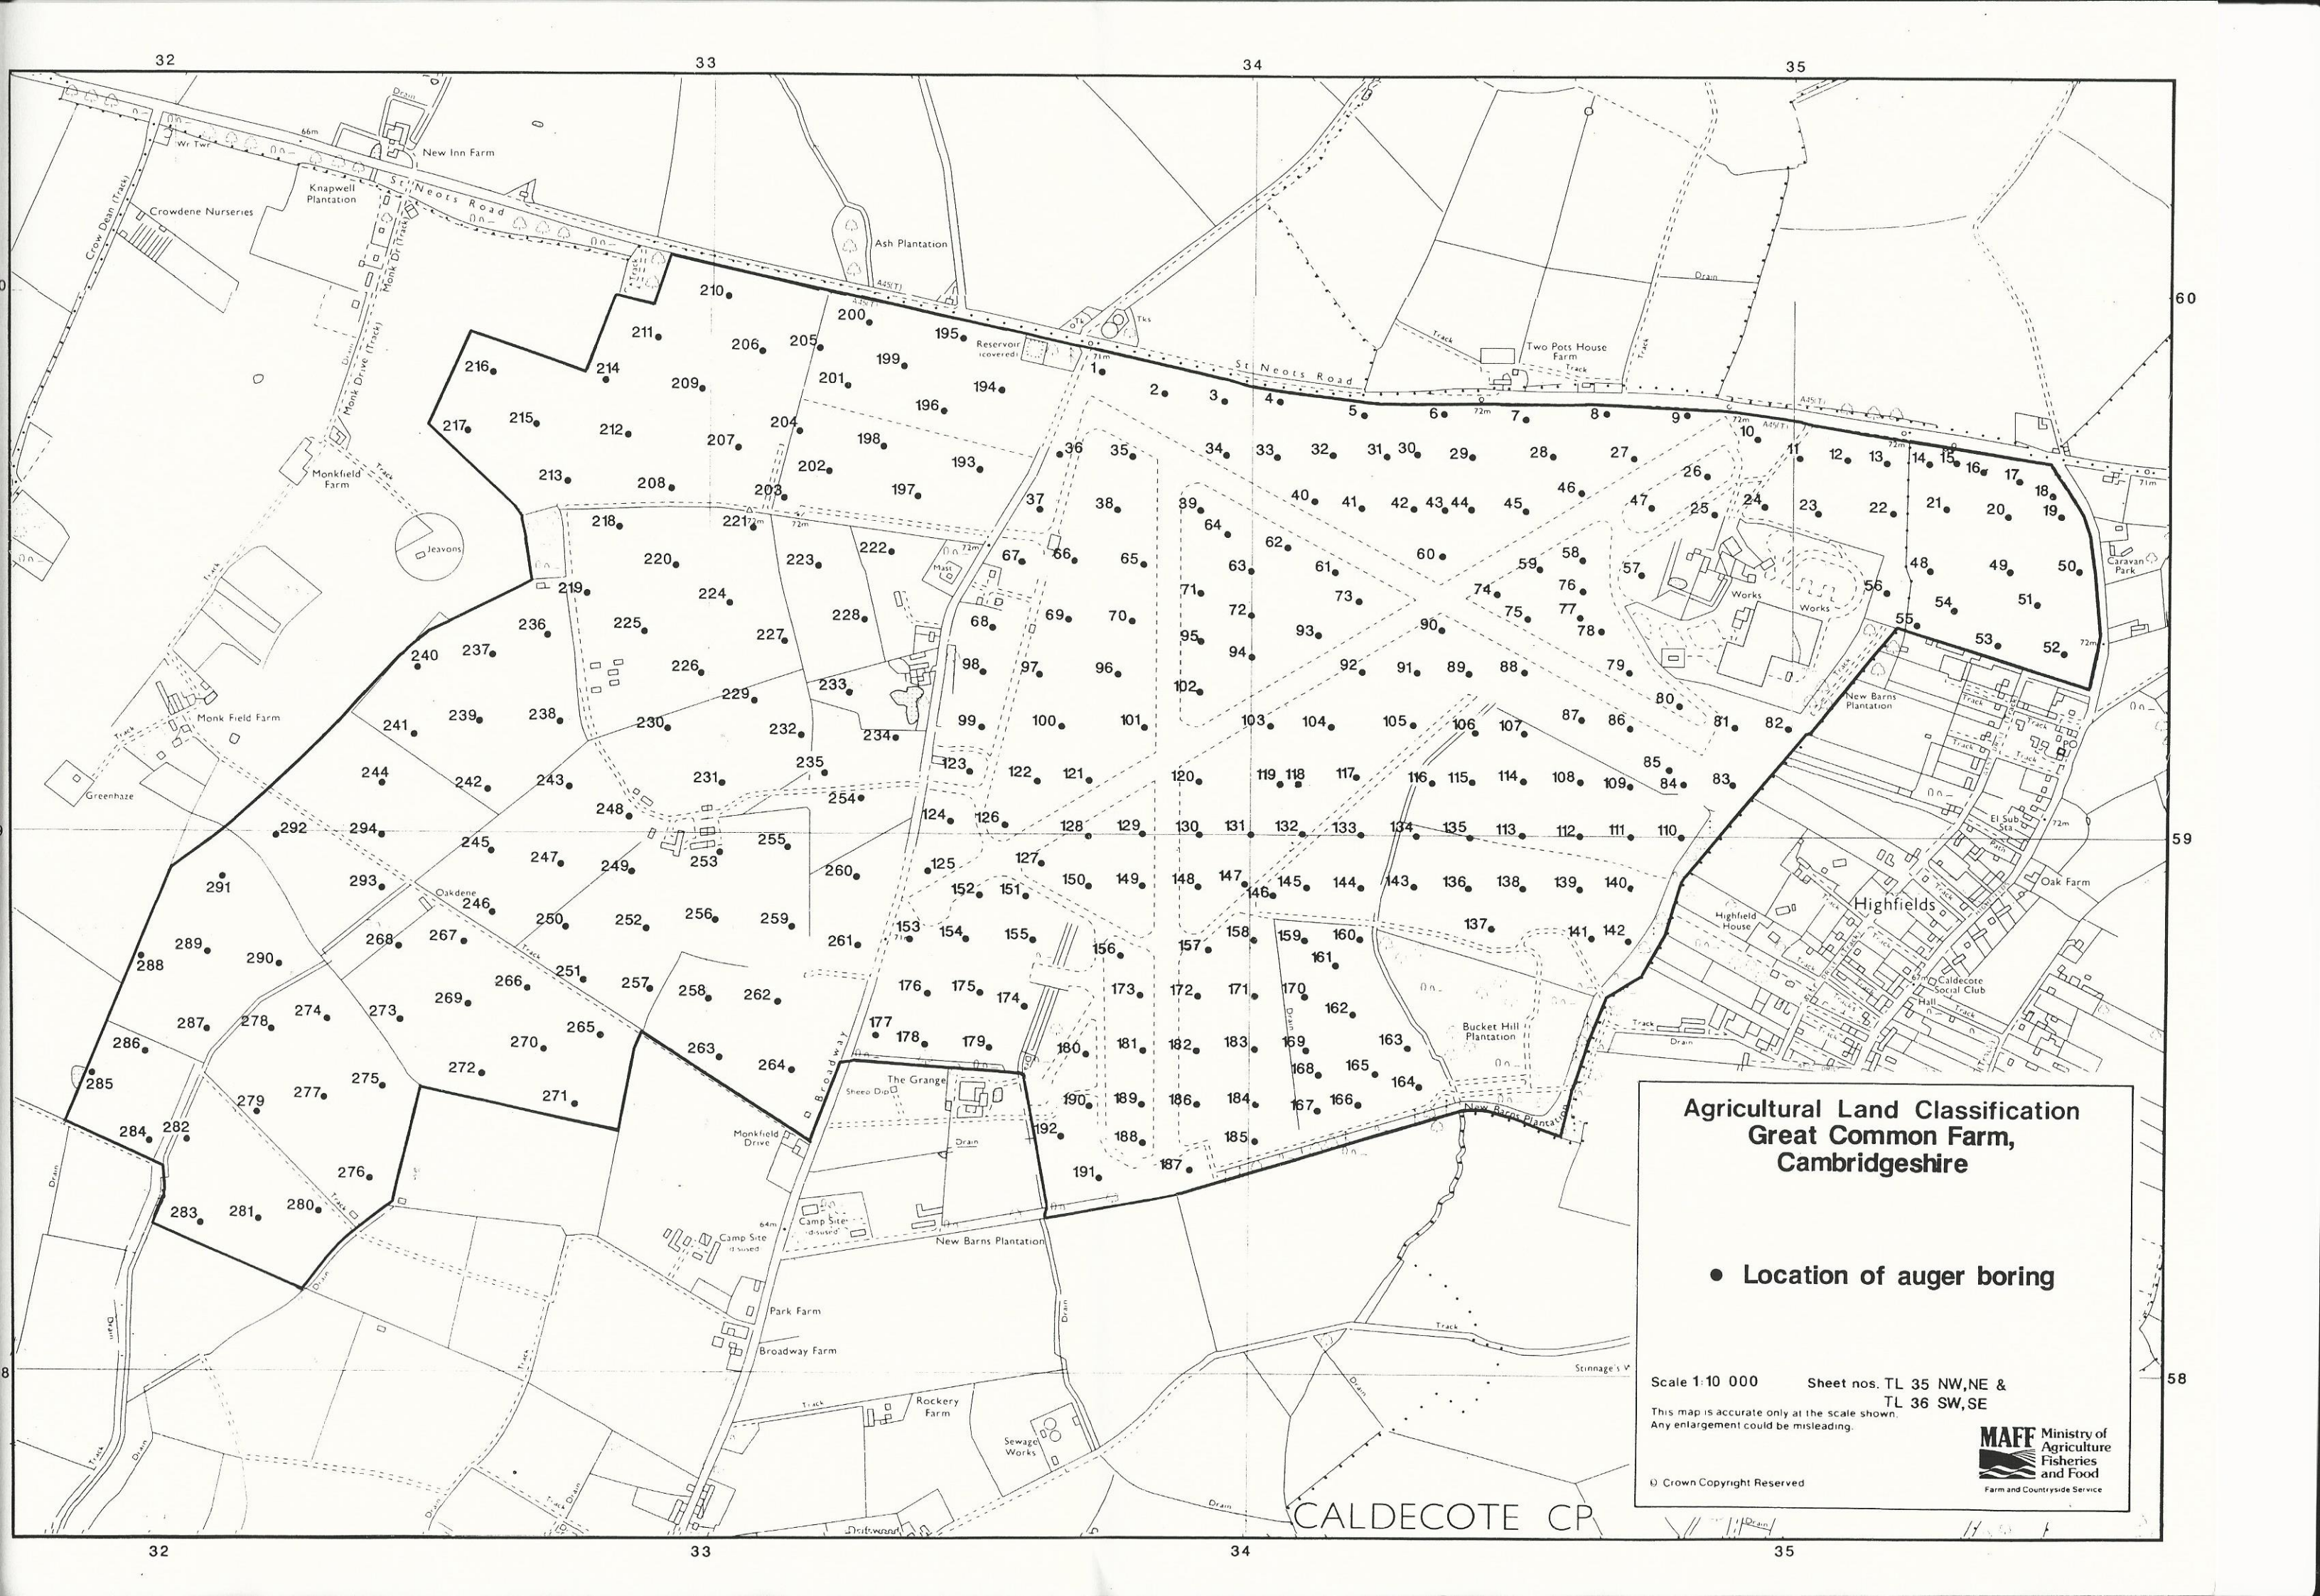

Agricultural Land Classification Great Common Farm, Cambridgeshire

<ul style="list-style-type: none"> Grade 1 Grade 2 Grade 3a 	<ul style="list-style-type: none"> Grade 3b Grade 4 Grade 5 	<ul style="list-style-type: none"> Agricultural Buildings Unsurveyed Urban Non-Agricultural
--	--	--

* Land in this category does not occur on this map
 Scale 1: 10 000 Sheet nos. TL 35 NW, NE & TL 36 SW, SE
 This map is accurate only at the scale shown. Any enlargement could be misleading.

MAFF Ministry of Agriculture Fisheries and Food
 Farm and Countryside Service
 © Crown Copyright Reserved

CALDECOTE CP

**Agricultural Land Classification
Great Common Farm,
Cambridgeshire**

● Location of auger boring

Scale 1:10 000 Sheet nos. TL 35 NW,NE &
TL 36 SW,SE

This map is accurate only at the scale shown.
Any enlargement could be misleading.

© Crown Copyright Reserved

CALDECOTE CP

**Agricultural Land Classification
Great Common Farm,
Cambridgeshire**

● Location of soil pit

Scale 1:10000 Sheet nos. TL 35 NW, NE &
TL 36 SW, SE

This map is accurate only at the scale shown.
Any enlargement could be misleading.