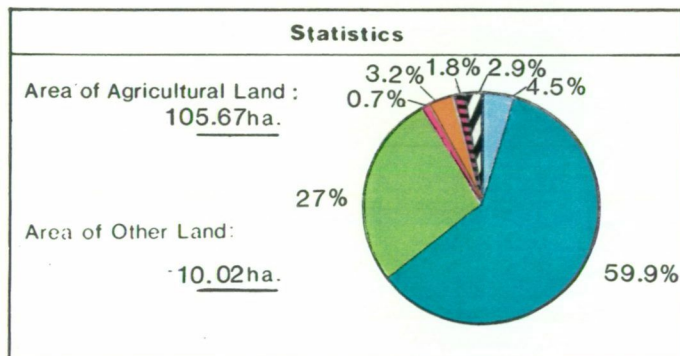

NORTH PARLINGTON ESTATE, GARFORTH.

Local Plan

Agricultural Land Classification

Agricultural Land		
Agricultural Grades	Agricultural Land Quality	Area within the site (ha.)
Grade 1	Excellent	Nil
Grade 2	Very Good	5.15
Grade 3	Good	69.29
	Moderate	31.23
Grade 4	Poor	Nil
Grade 5	Very Poor	Nil

Land in Other Categories		Area within the site (ha.)
Urban <i>Including housing industry, commerce, derelict land, sports facilities, transport.</i>		0.85
Non-agricultural <i>Including golf courses, parks, sports fields, allotments, airfields.</i>		3.77
Woodland <i>Farm woodland</i>		Nil
<i>Commercial woodland</i>		Nil
Agricultural buildings <i>Including glasshouses</i>		2.05
Open water		Nil
Land not surveyed		3.35

Ministry of Agriculture,
Fisheries and Food.