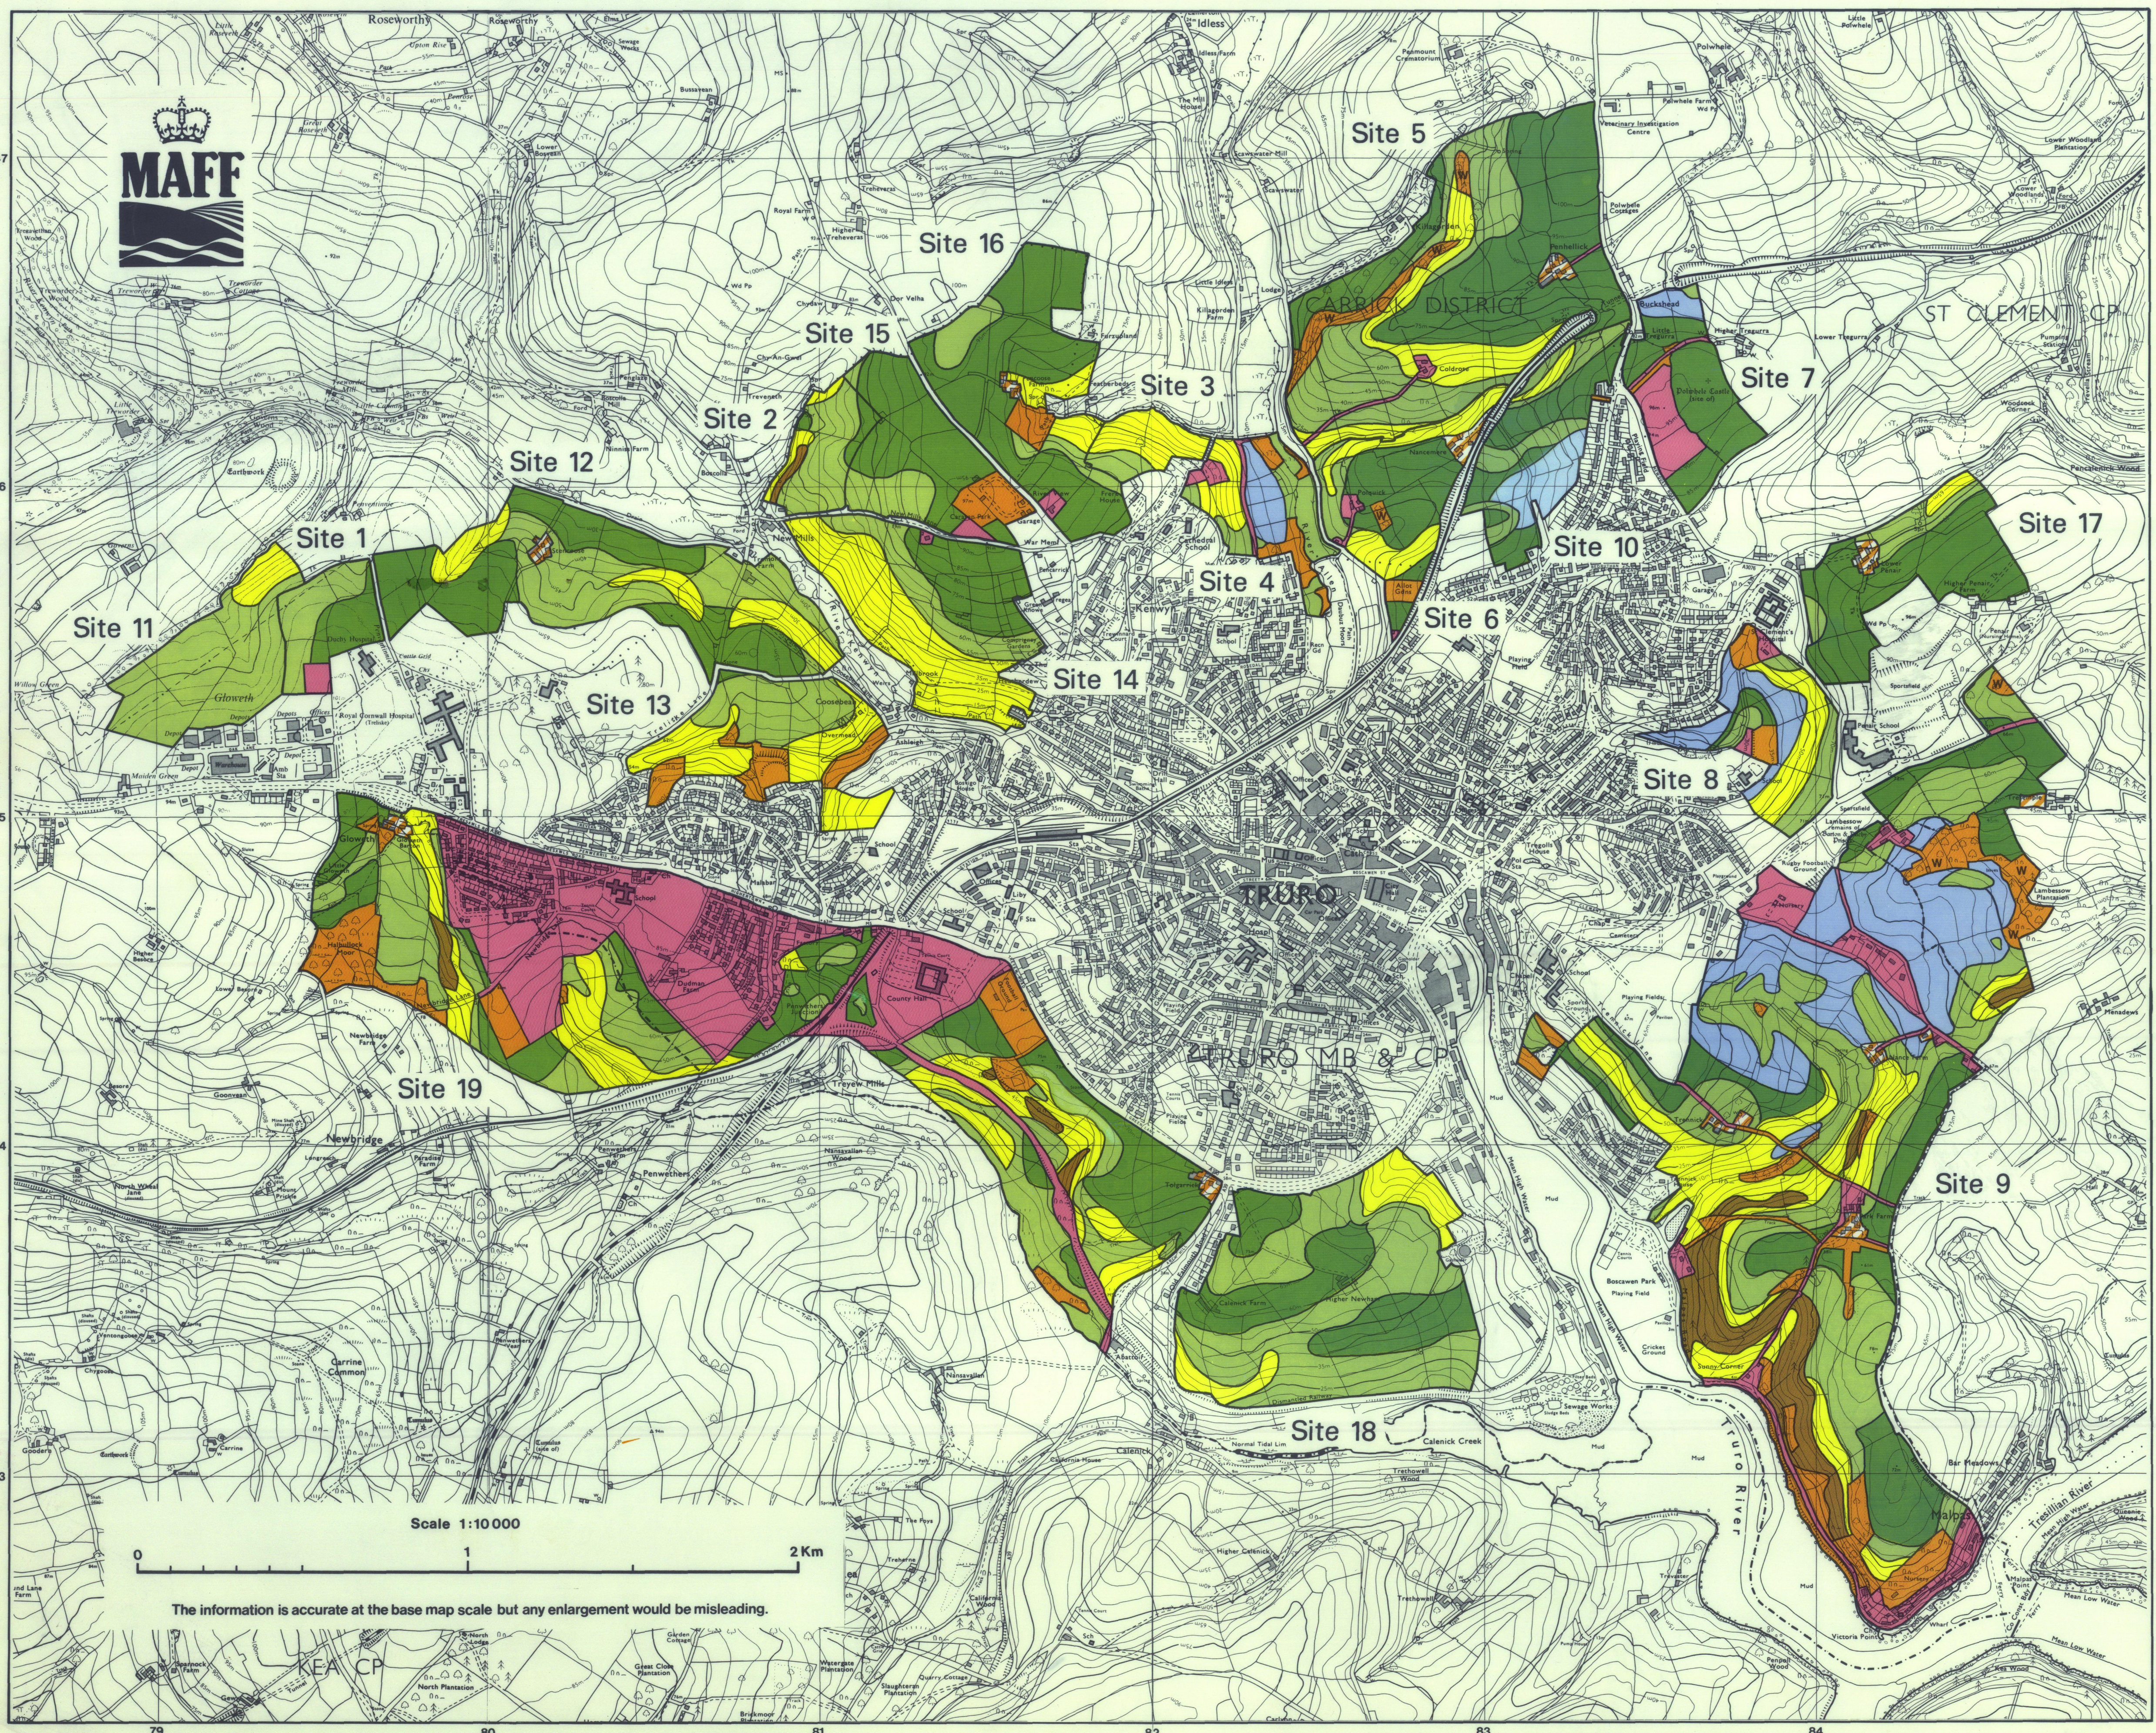

Composite of various proposed development sites - Truro
MS 7 - 1990

**Ministry of Agriculture, Fisheries and Food
Agricultural Land Classification**

Agricultural Land		
ALC grade	Agricultural land quality	Degree of limitation
Grade 1	Excellent	None or very minor
Grade 2	Very good	Minor
Grade 3a	Good	Moderate
Grade 3b	Moderate	Moderate to severe
Grade 4	Poor	Severe
Grade 5	Very poor	Very severe

Reproduction in whole or in part by any means is prohibited without the prior permission of M.A.F.F.

Site No.	List of Sites in Truro area
1	Penventinnie Lane, Treliske
2	New Mills
3	Featherbeds, Kenwyn
4	River Allen, Kenwyn
5	Penhellick Farm/Coldrose area
6	Nancemere Farm/Polquick area
7	Higher Tregurra, Newquay Road
8	St Clement's Hospital area
9	Malpas/Nance Farm/Tresemble Farm area
10	Land west of Bodmin Road
11	Land north of Gloweth Industrial Estate
12	Stencose Farm area
13	Coosebean, Treliske Lane
14	New Mills Lane (south)
15	New Mills Lane (north)
16	Pencoose Farm area
17	Lower Penair
18	Higher Newham and Calenick Farm
19	Land at Gloweth/Penwethers/Tolgarrick

Sites 1 to 9 surveyed in 1990, site 10 in 1989, sites 11 to 18 in 1988 and site 19 in 1987.

Surveyed by the Resource Planning Group 1987 - 1990.
Map produced by the Cartographic Unit, Farm and Countryside Service, M.A.F.F. Bristol. Ref no.35/90
Based upon the 1981 Ordnance Survey 1:10000 map with the permission of The Controller of Her Majesty's Stationery Office, © Crown Copyright Reserved 1990.

Scale 1:10000

The information is accurate at the base map scale but any enlargement would be misleading.

79 80 81 82 83 84

Site 4
RIVER ALLEN
6/90D

PENZANCE DISTRICT

Veterinary In-
Centre

Polwhele
Courages

Penhellick