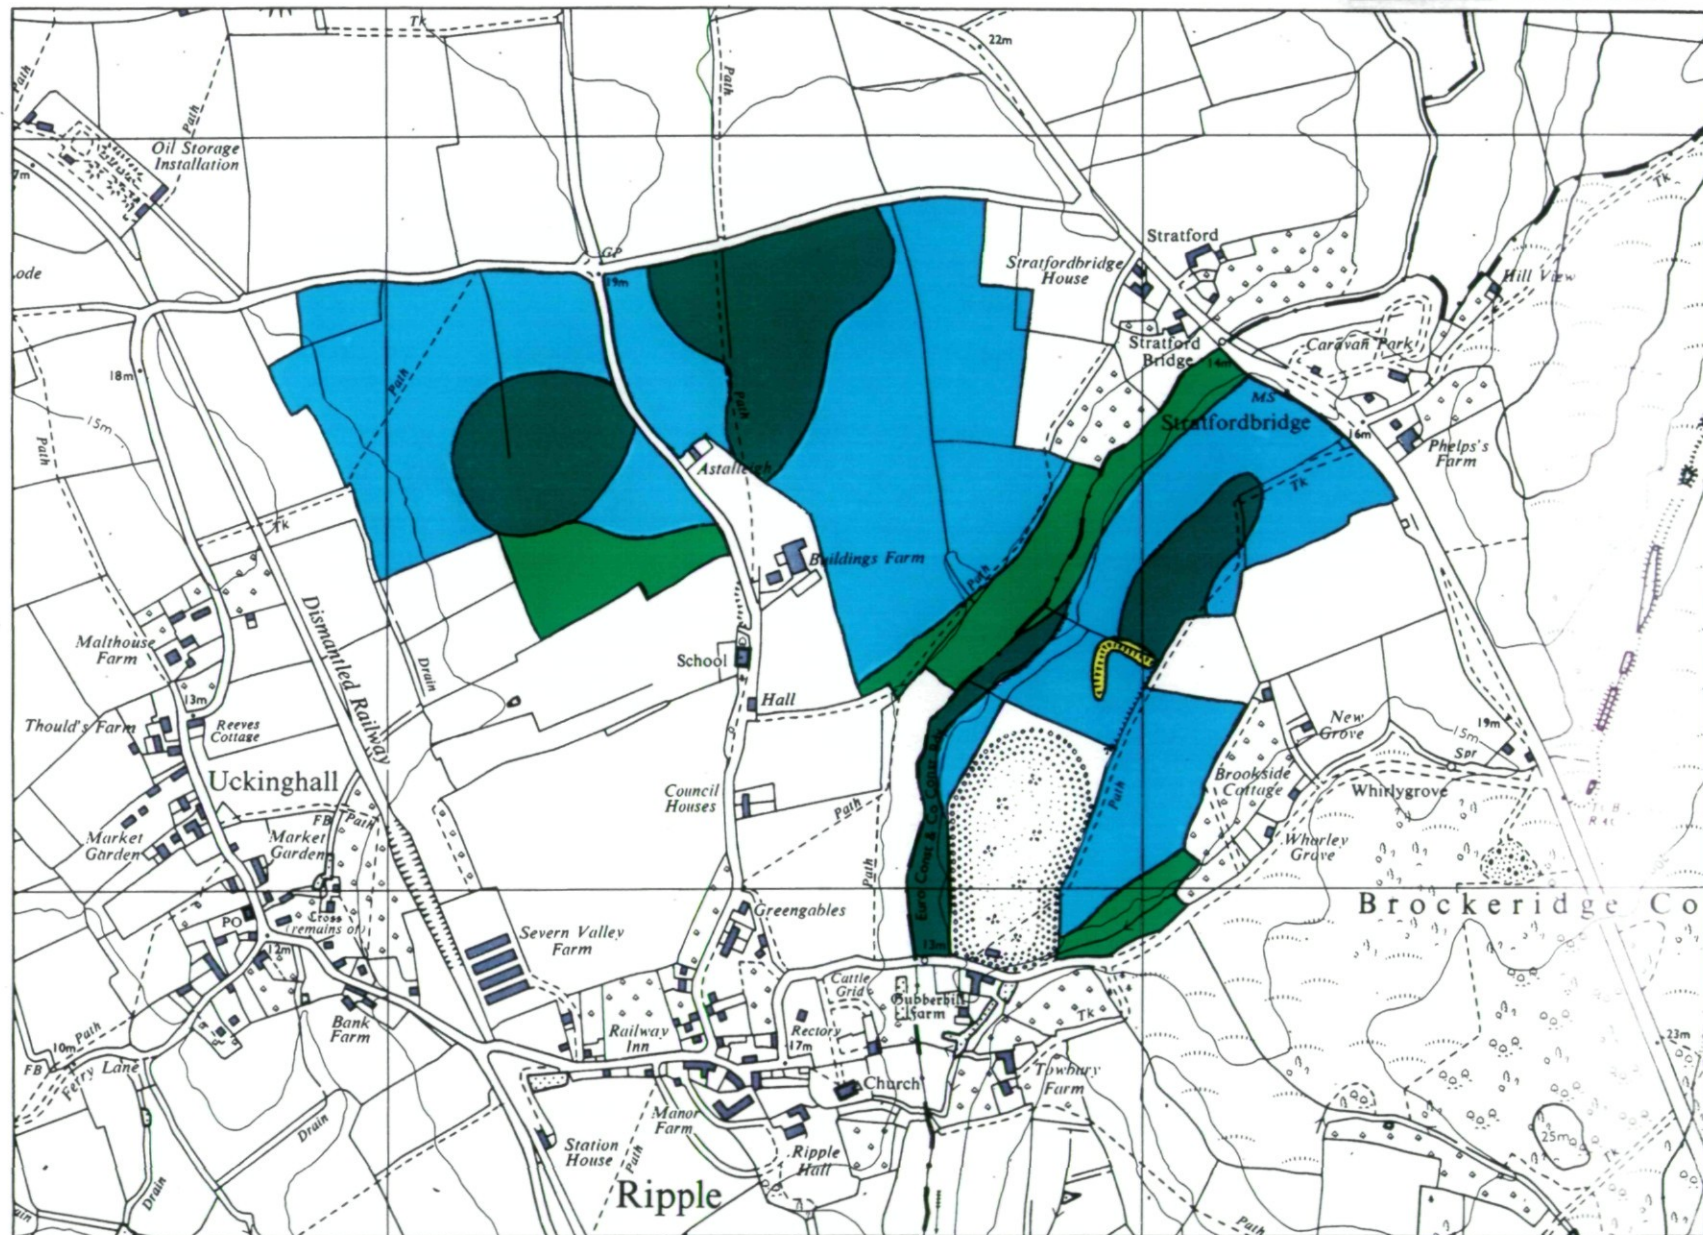

\* INDICATES GRADES NOT MAPPED WITHIN THIS SITE

**LOCATION**

Source Maps SO83NE

**STATISTICS**

Site Area 61.3 ha

Agricultural Land Area 61.3 ha

PERCENTAGE OF EACH GRADE

**AGRICULTURAL LAND CLASSIFICATION**

**RIPPLE**

Surveyed by Resource Planning Group  
 Date Jan.1992 Job No. 040/91 File No. 4FCS 1198  
 Map produced by the Cartographic Unit, Farm and Countryside Service, Wolverhampton R.O. SCALE 1:10000 0 200 400 metres