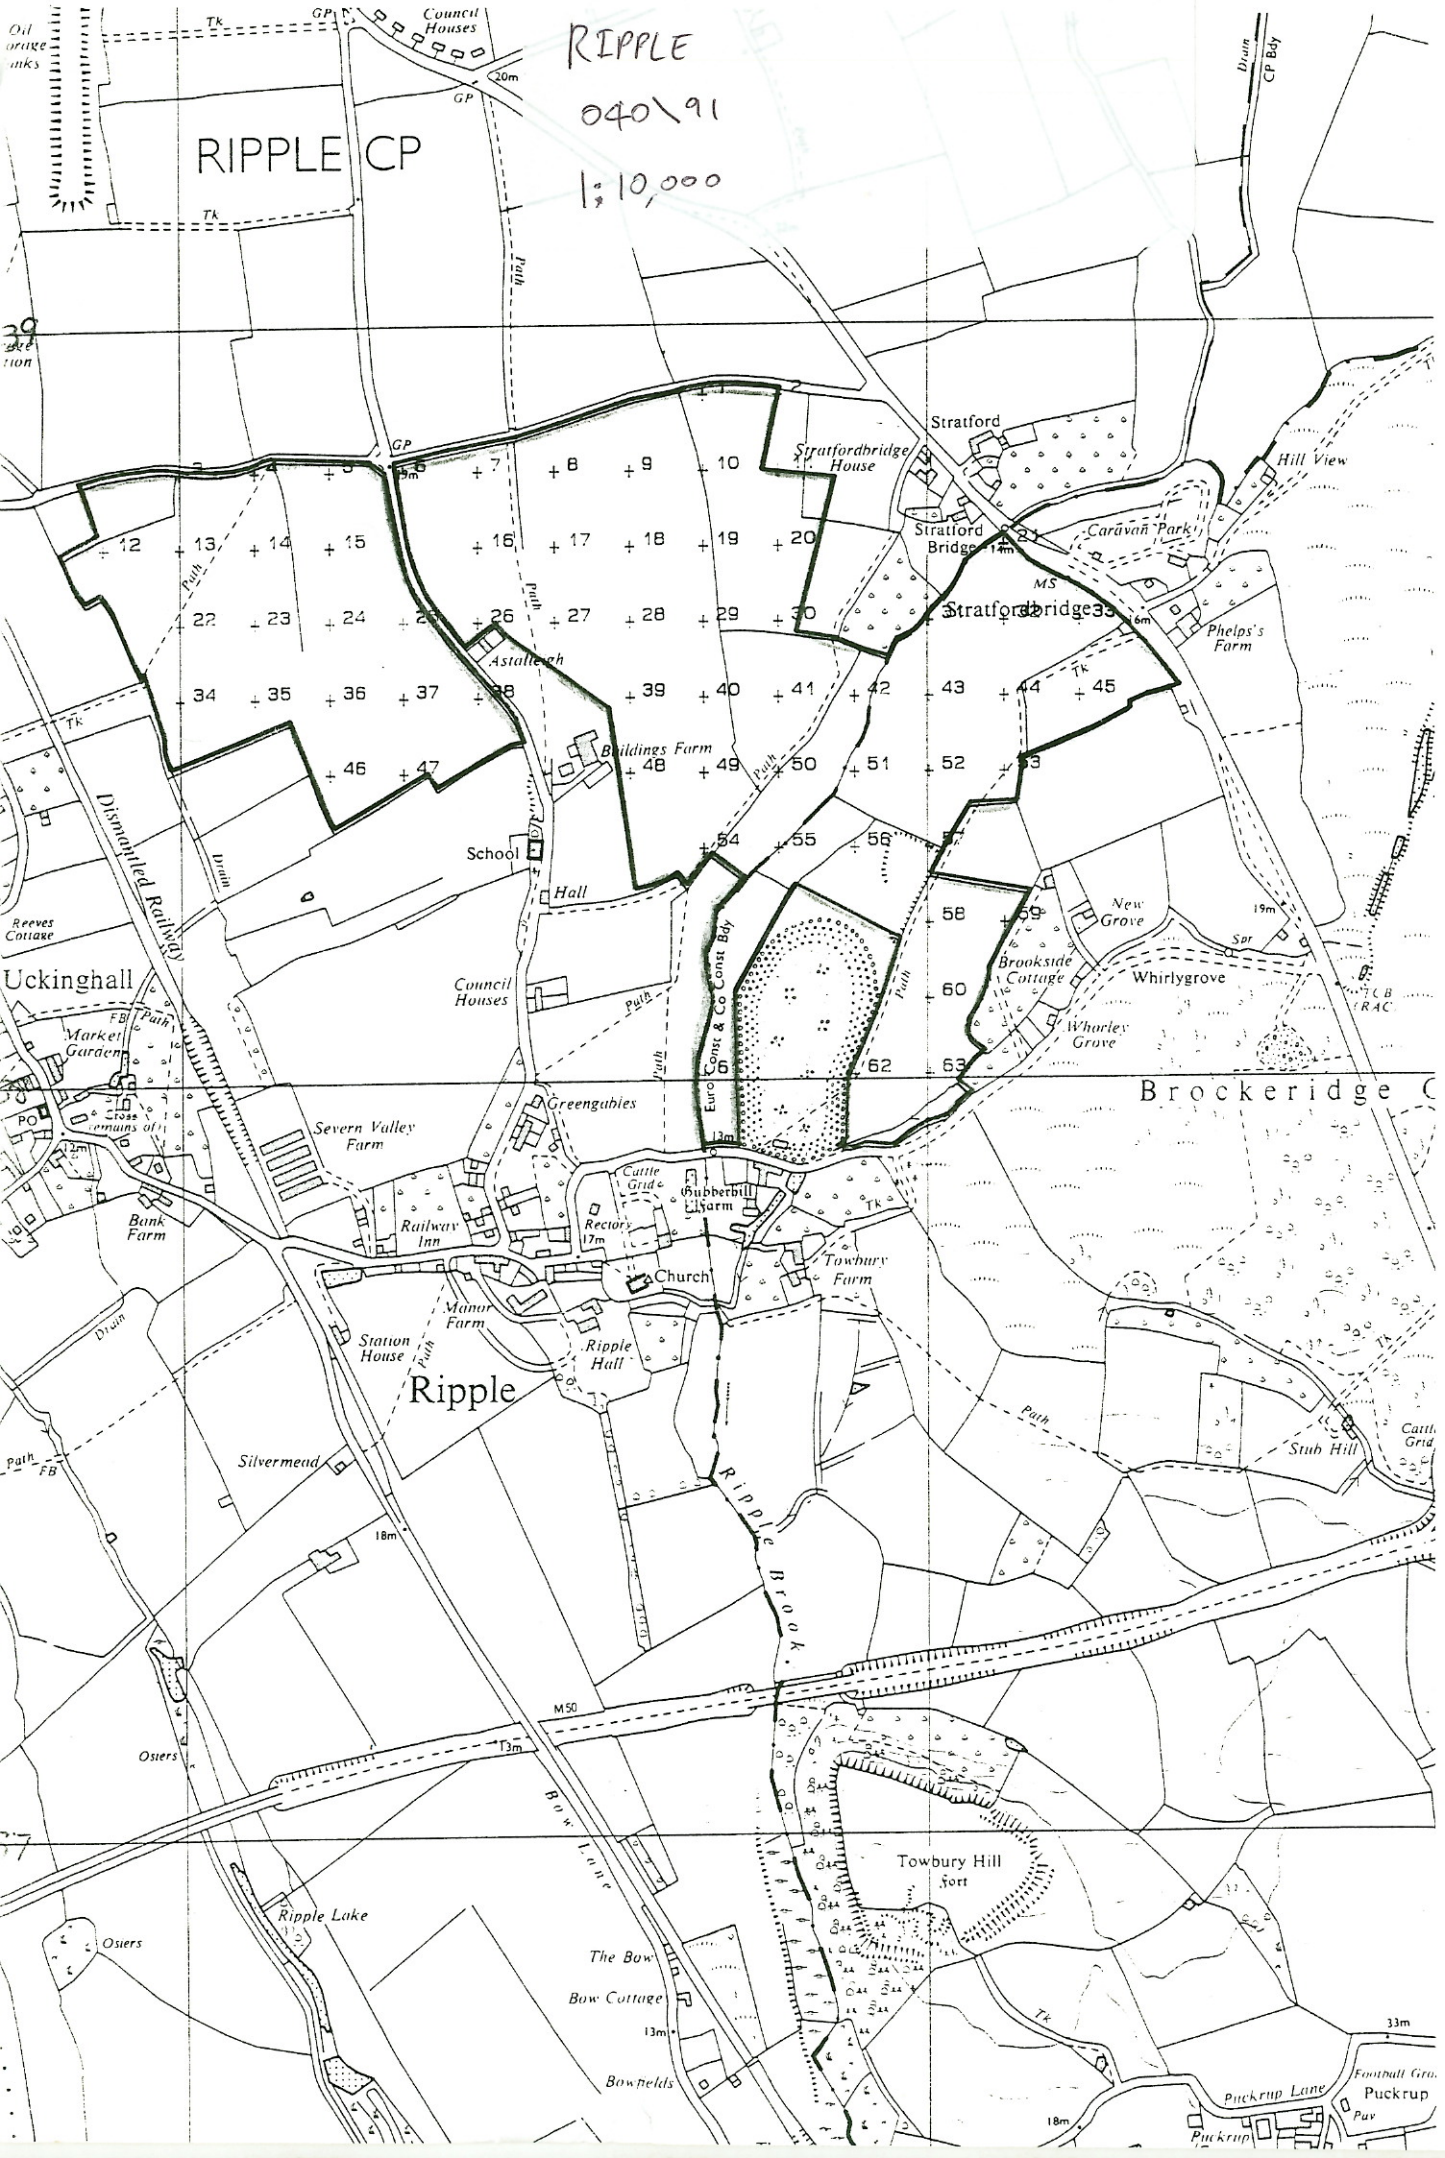

\* INDICATES GRADES NOT MAPPED WITHIN THIS SITE

**LOCATION**

Source Maps SO83NE

**STATISTICS**

Site Area 61.3 ha

Agricultural Land Area 61.3 ha

PERCENTAGE OF EACH GRADE

**AGRICULTURAL LAND CLASSIFICATION**

**RIPPLE**

Surveyed by Resource Planning Group  
 Date Jan.1992 Job No. 040/91 File No. 4FCS 1198  
 Map produced by the Cartographic Unit, Farm and Countryside Service, Wolverhampton R.O. SCALE 1:10000 0 200 400 metres