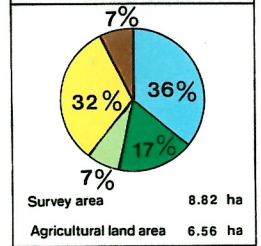

Falmouth/Penryn Local Plan, Ponsanooth, Cornwall

Part of this map
is superseded by
53/92

Ministry of Agriculture, Fisheries and Food Agricultural Land Classification

Agricultural Land

ALC grade	Agricultural land quality	Degree of limitation
Grade 1	Excellent	None or very minor
Grade 2	Very good	Minor
Grade 3a	Good	Moderate
Grade 3b	Moderate	Moderate to severe
Grade 4	Poor	Severe
Grade 5	Very poor	Very severe

Other Land Categories

Urban	Agricultural buildings	
Non-agricultural	Open water	*
Woodland	Not surveyed	*

* Grade/Category not present within survey area

Further details contained in revised
Agricultural Land Classification, M.A.F.F. 1988.

Survey Location

Survey Statistics

The information is accurate at the base map scale
but any enlargement would be misleading.

Reproduction in whole or in part by any means is prohibited
without the prior permission of M.A.F.F.