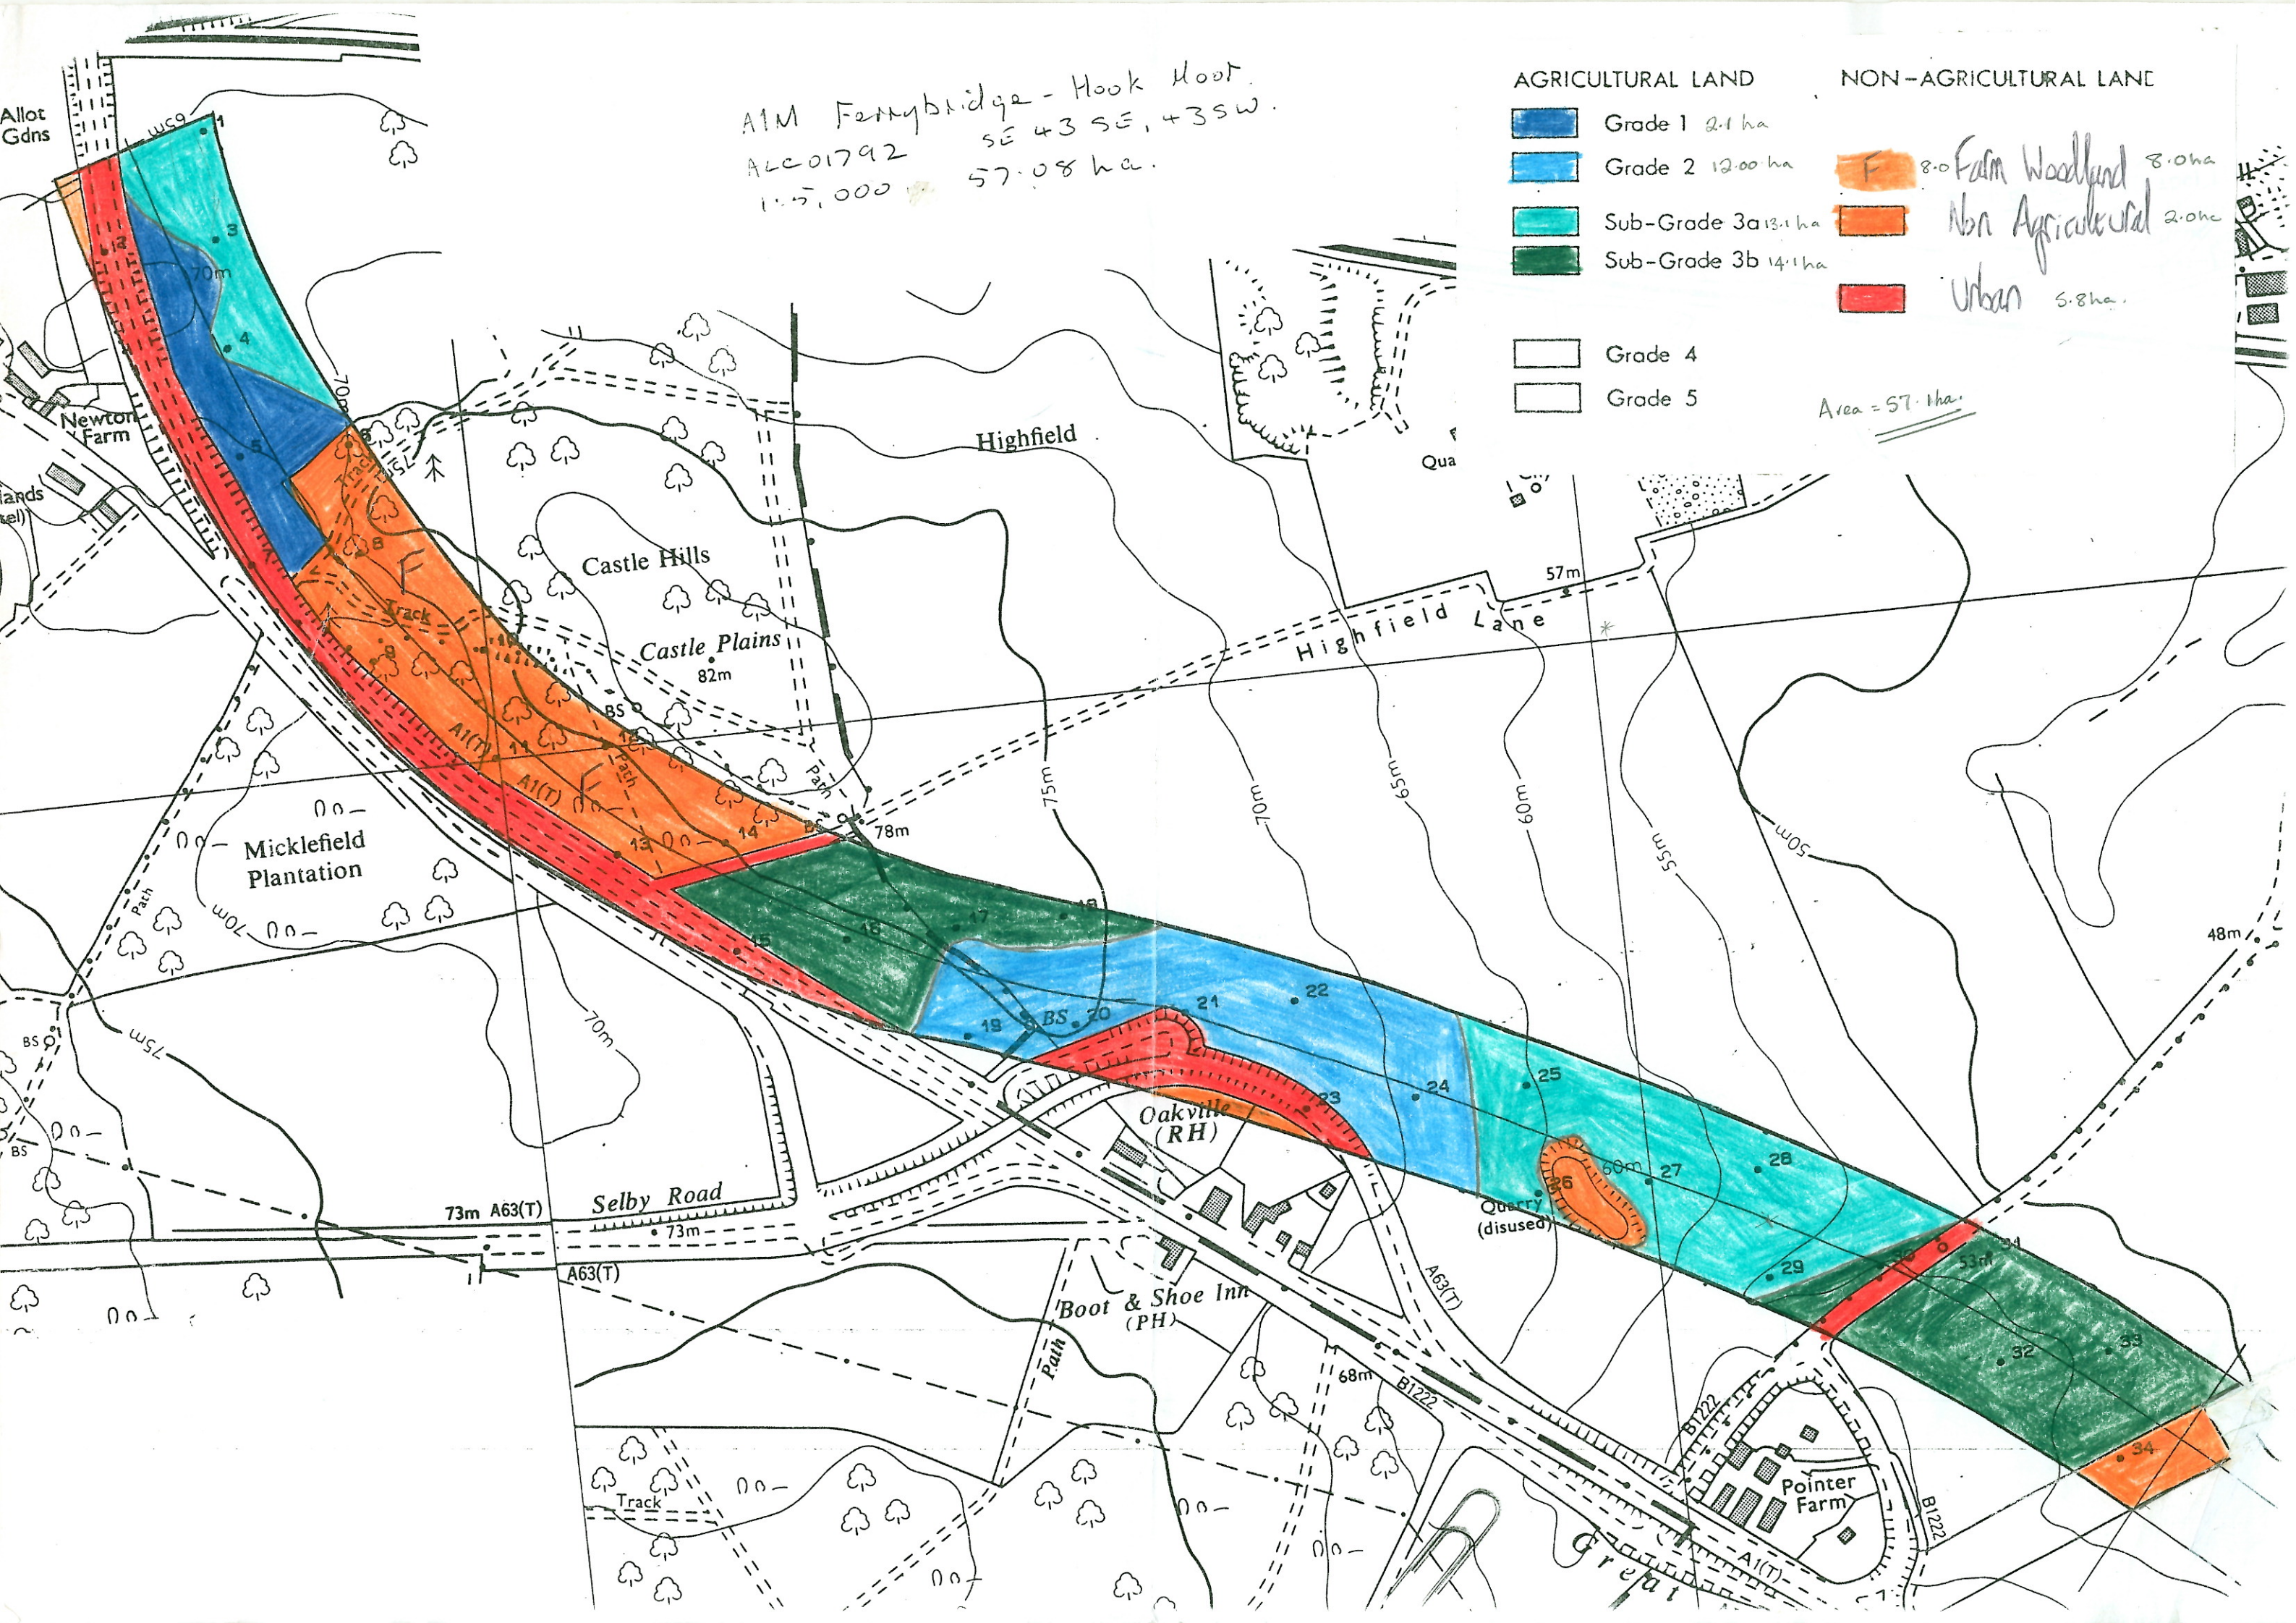

AIM Ferrybridge - Hook Moor.  
 AL001792  
 1:5,000 57.08 ha.

AGRICULTURAL LAND      NON-AGRICULTURAL LAND

- Grade 1 2.1 ha
- Grade 2 12.00 ha
- Sub-Grade 3a 13.1 ha
- Sub-Grade 3b 14.1 ha
- Grade 4
- Grade 5
- F 8.0 Farm Woodland 8.0 ha
- Non Agricultural 2.0 ha
- Urban 5.8 ha.

Area = 57.1 ha.

AIM AC01792  
Ferrybridge - Hook Moor  
1:5,000  
SE 42 NE, 43 SE  
57.08 ha.