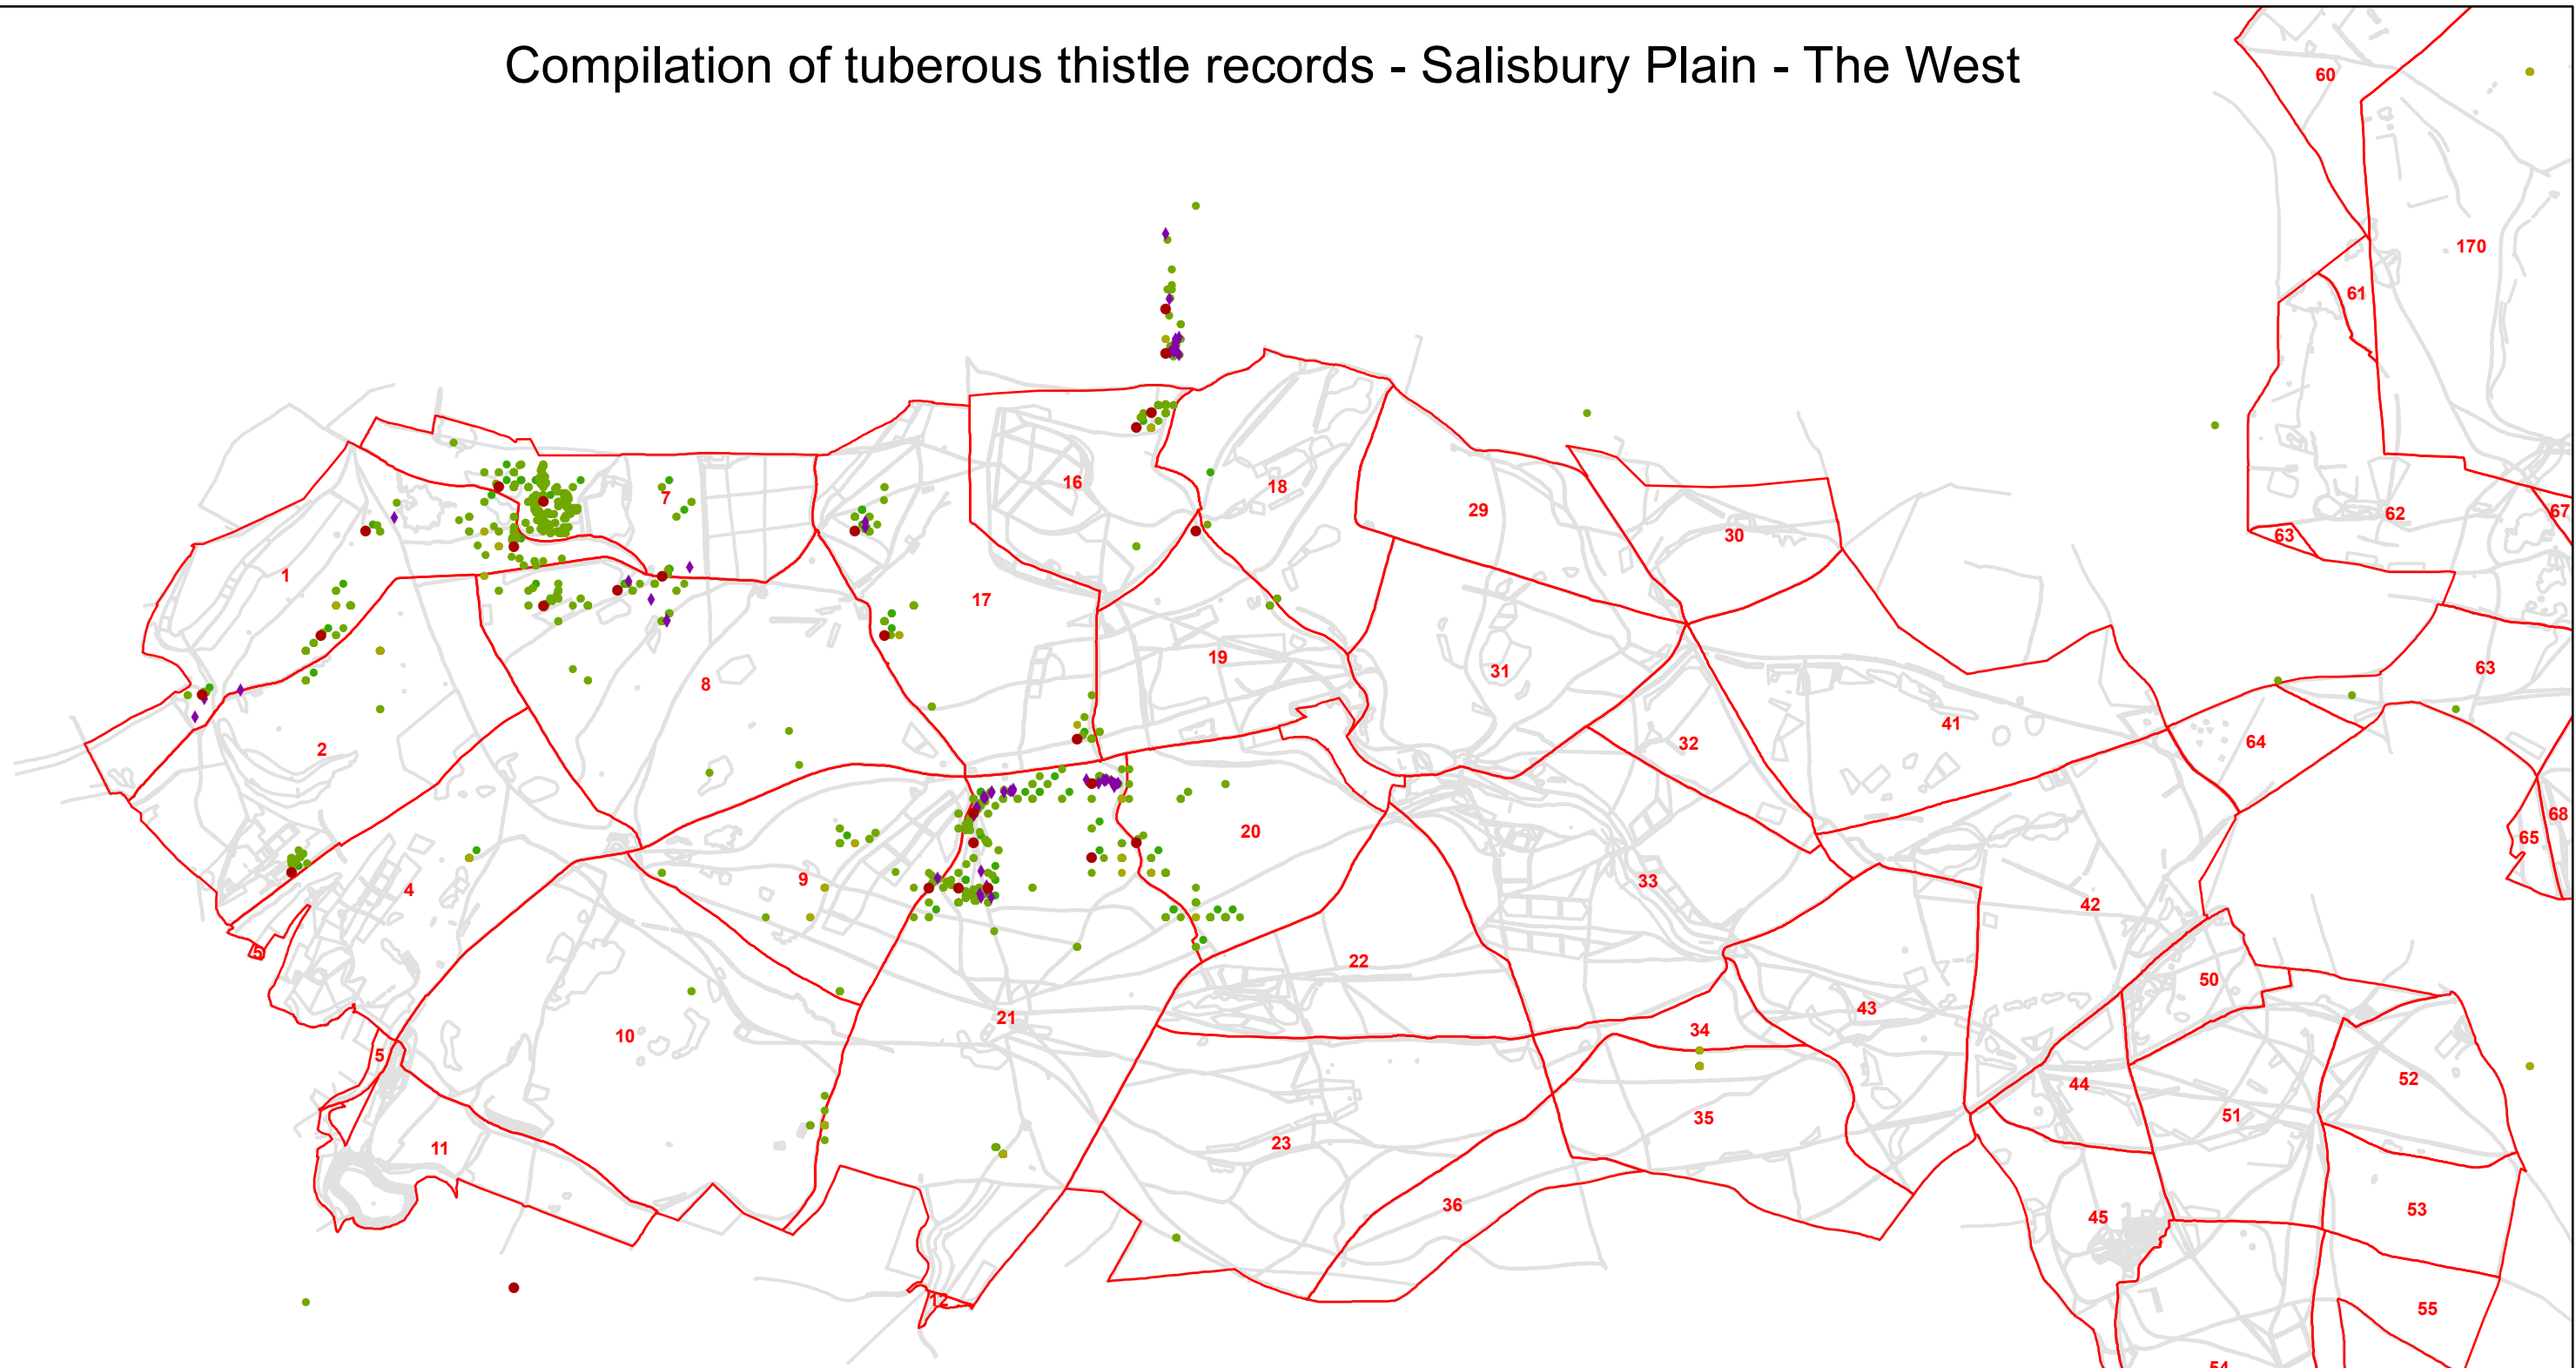

Compilation of tuberous thistle records - Salisbury Plain - The West

Legend

- Cirsiuntuberosum2001 - no dates
- ◆ Trimbles tuberous thistle only 2015
- ◆ Trimble 69 C.t. records 2016
- ◆ Trimble 54 C.t. records 2016
- C.t. records for 2014 - WBS
- PlantRecordsSP C.t. selection 1971-2002
- Cirsiuntuberosum_SPTA_2015 1974 -2014
- RarePlants_DE_20070925_point C.t. selection no dates
- RPR-SP_point C.t. selection 1975-2006
- NE_RarePlants_15Aug2014 C.t. selection 1975 -2013
- SiteSSI_Units_SP_2016
- OSMM_for_SP_SSSI