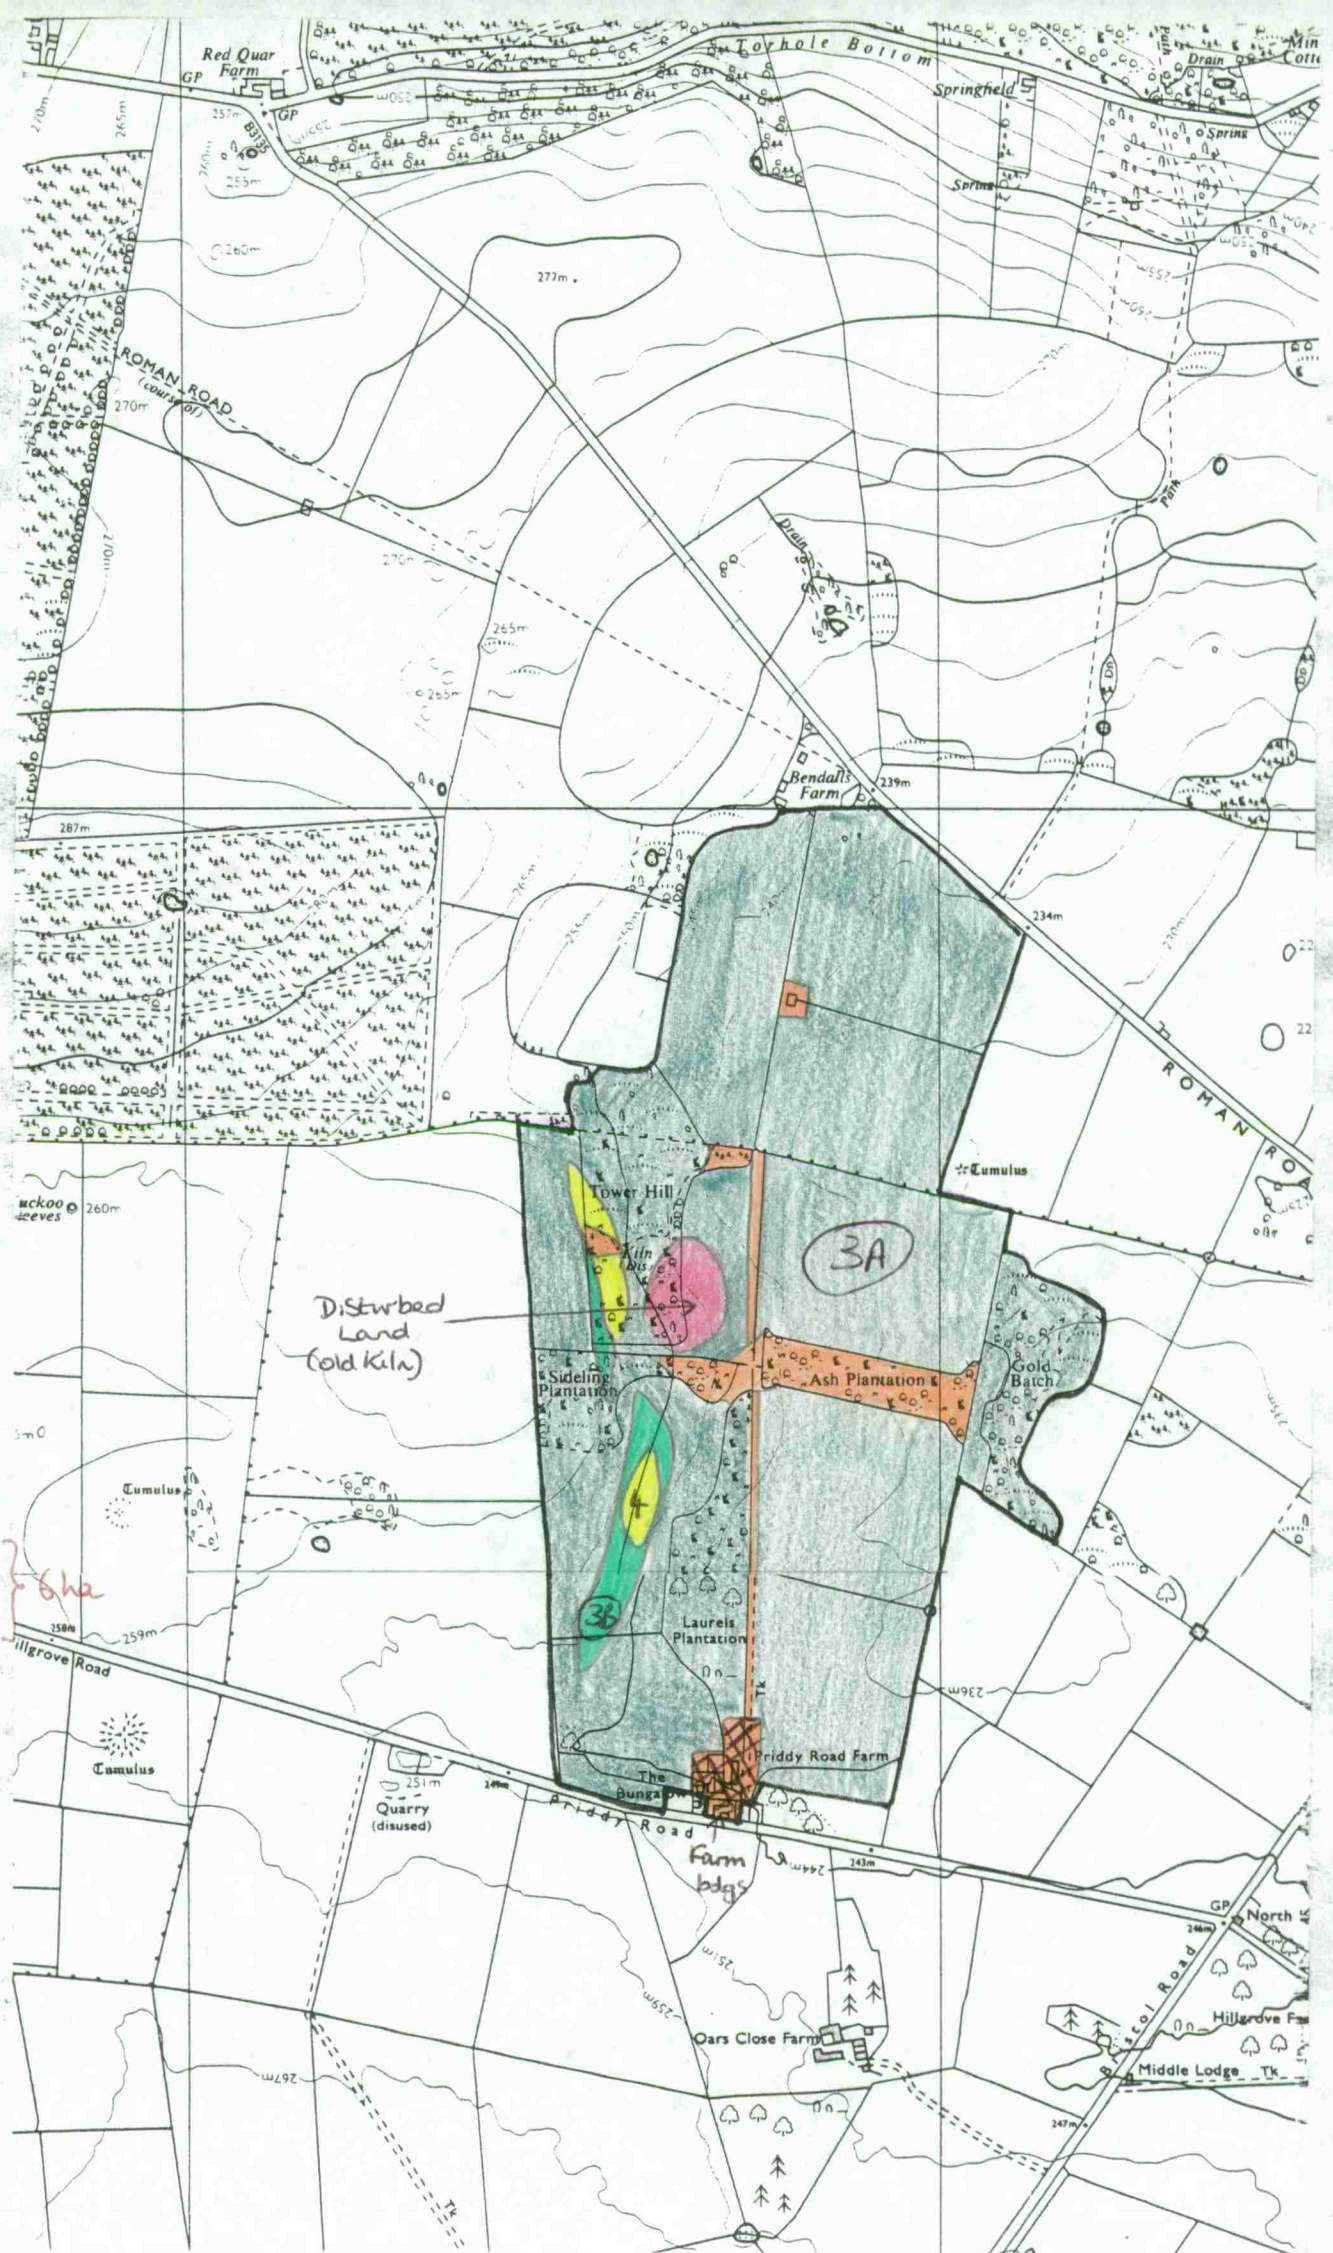

Friddy Road Farm, Green Ore. 35/90

RECON. SURVEY

67.4 ha

3A	58.3
3B	1.9
4	1.2
Fm Bdg	1.0
Non Ag	3.9
Disturbed	1.1

FRIDDY ROAD FARM,
GREEN ORE
SOMERSET
35/90