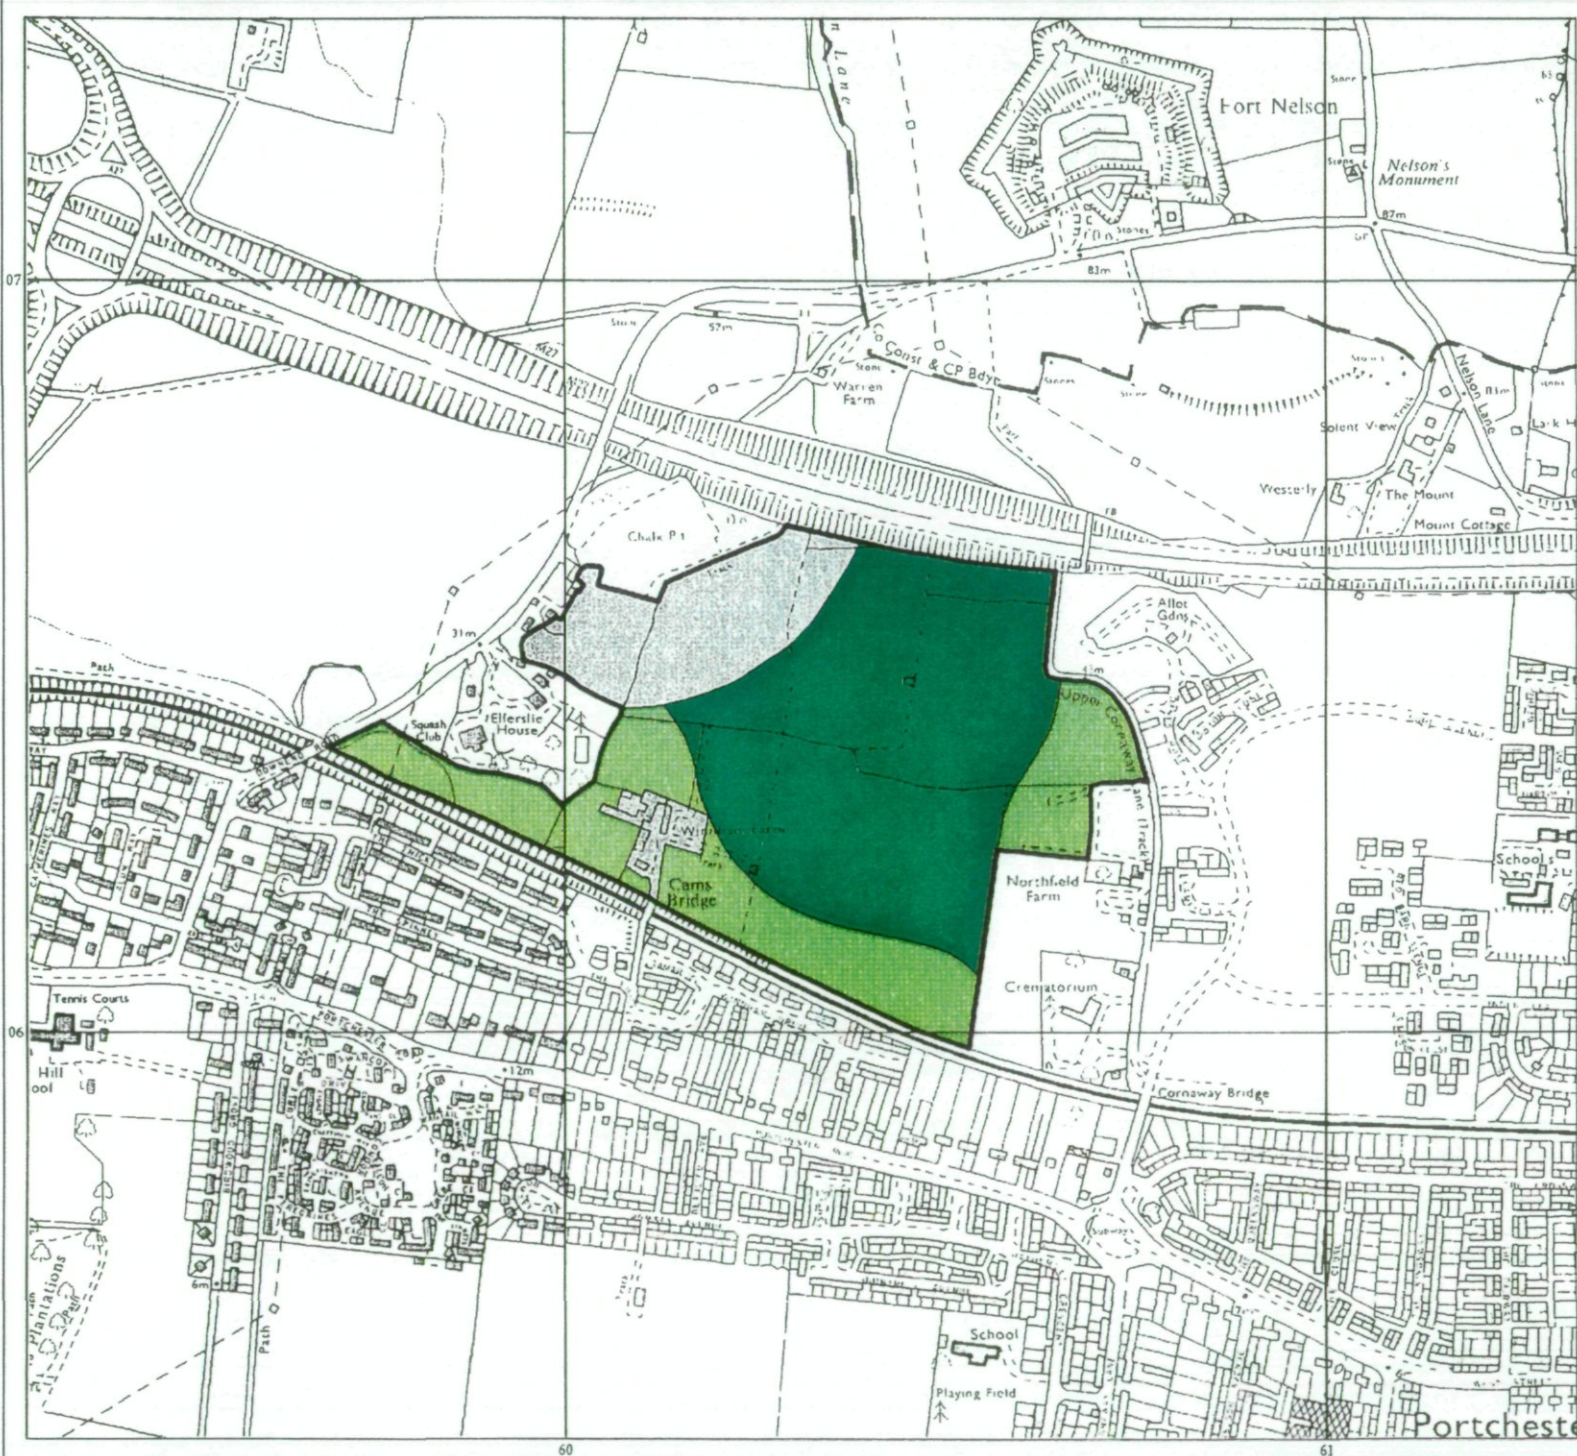

Agricultural Land Classification

Fareham Borough Local Plan Land at Winnham Farm, Portchester

Legend		
	Quality	Area (ha)
Grade 1	Excellent	Nil
Grade 2	Very Good	Nil
Grade 3a	Good	18.5
Grade 3b	Moderate	10.9
Grade 4	Poor	Nil
Grade 5	Very Poor	Nil
	Agricultural land not surveyed	Nil
	Other land	6.7
Site Boundary		
Total survey area		29.4
Total site area		36.1
* Not present within survey area		

Surveyed and drawn by the Resource Planning Team, FRCA, Reading
Based on the 1986 Ordnance Survey 1:10,000 map with the permission of the Controller of Her Majesty's Stationery Office. Unauthorised reproduction infringes Crown copyright and may lead to prosecution or civil proceedings. MAFF Licence No: GD272361
Source map(s): SU50NE, SU60NE
Reference no: 1504 /109 /97 © Crown Copyright Reserved 1997