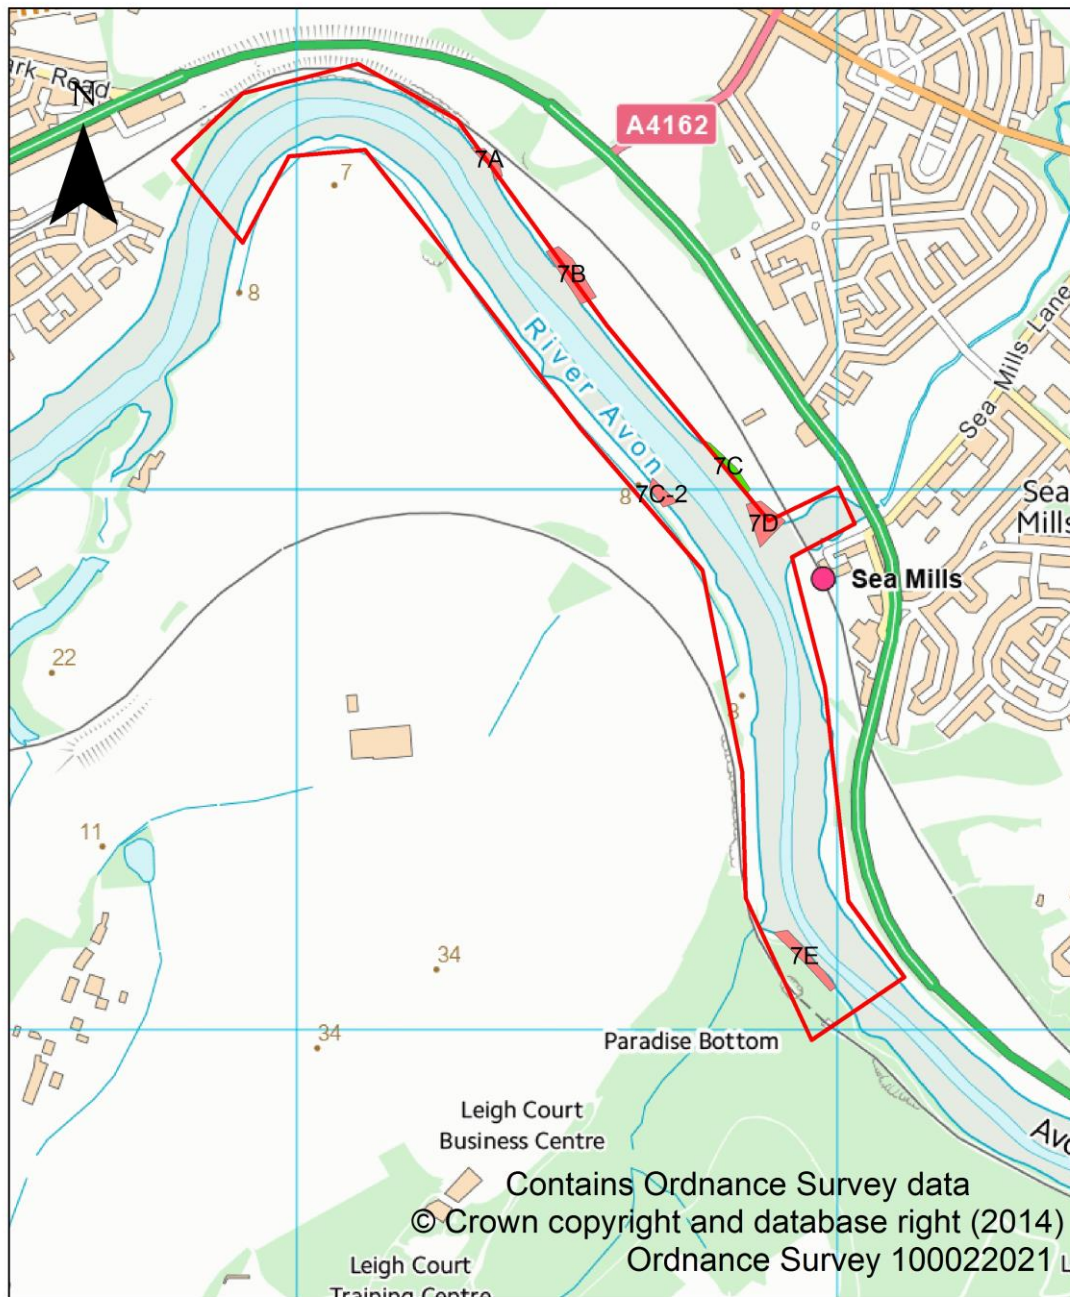

Map 11. Roost Sites in WeBS sector 14415 Sea Mills

Legend

 WeBS sector boundaries

Roost Status

-  Primary Roost
-  Potential Primary Roost
-  Non-primary Roost
-  Pre-roost site only