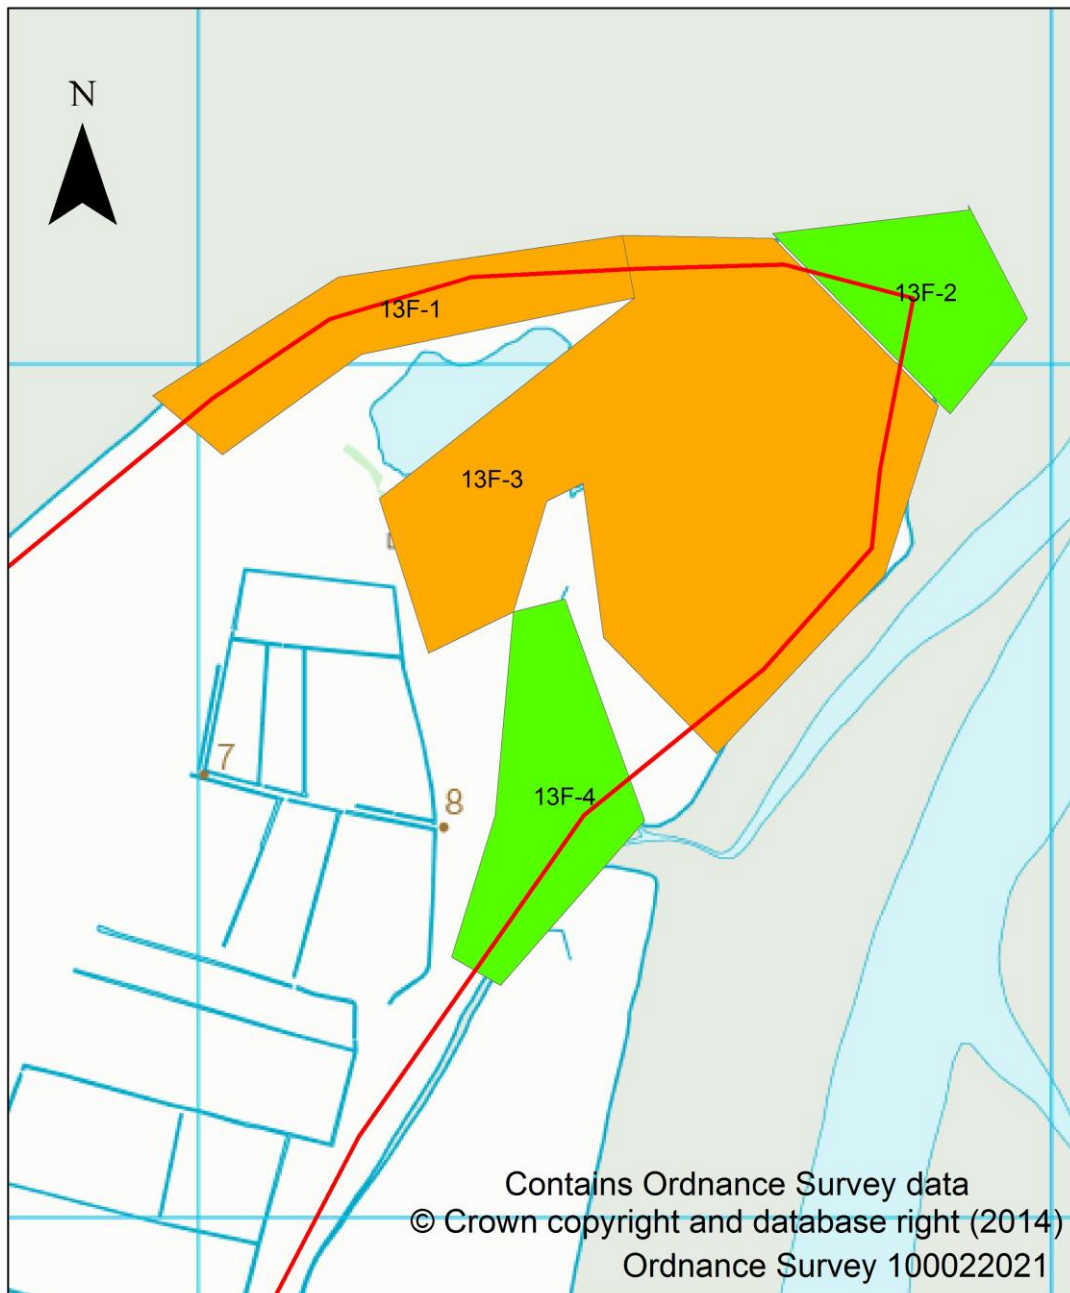

Map 21. Roost Sub-sites at roost site 13F Stert Point (WeBS sector 13411 Bridgwater Bay)

Legend

 WeBS sector boundaries

Roost Status

 Primary Roost

 Potential Primary Roost

 Non-primary Roost

 Pre-roost site only