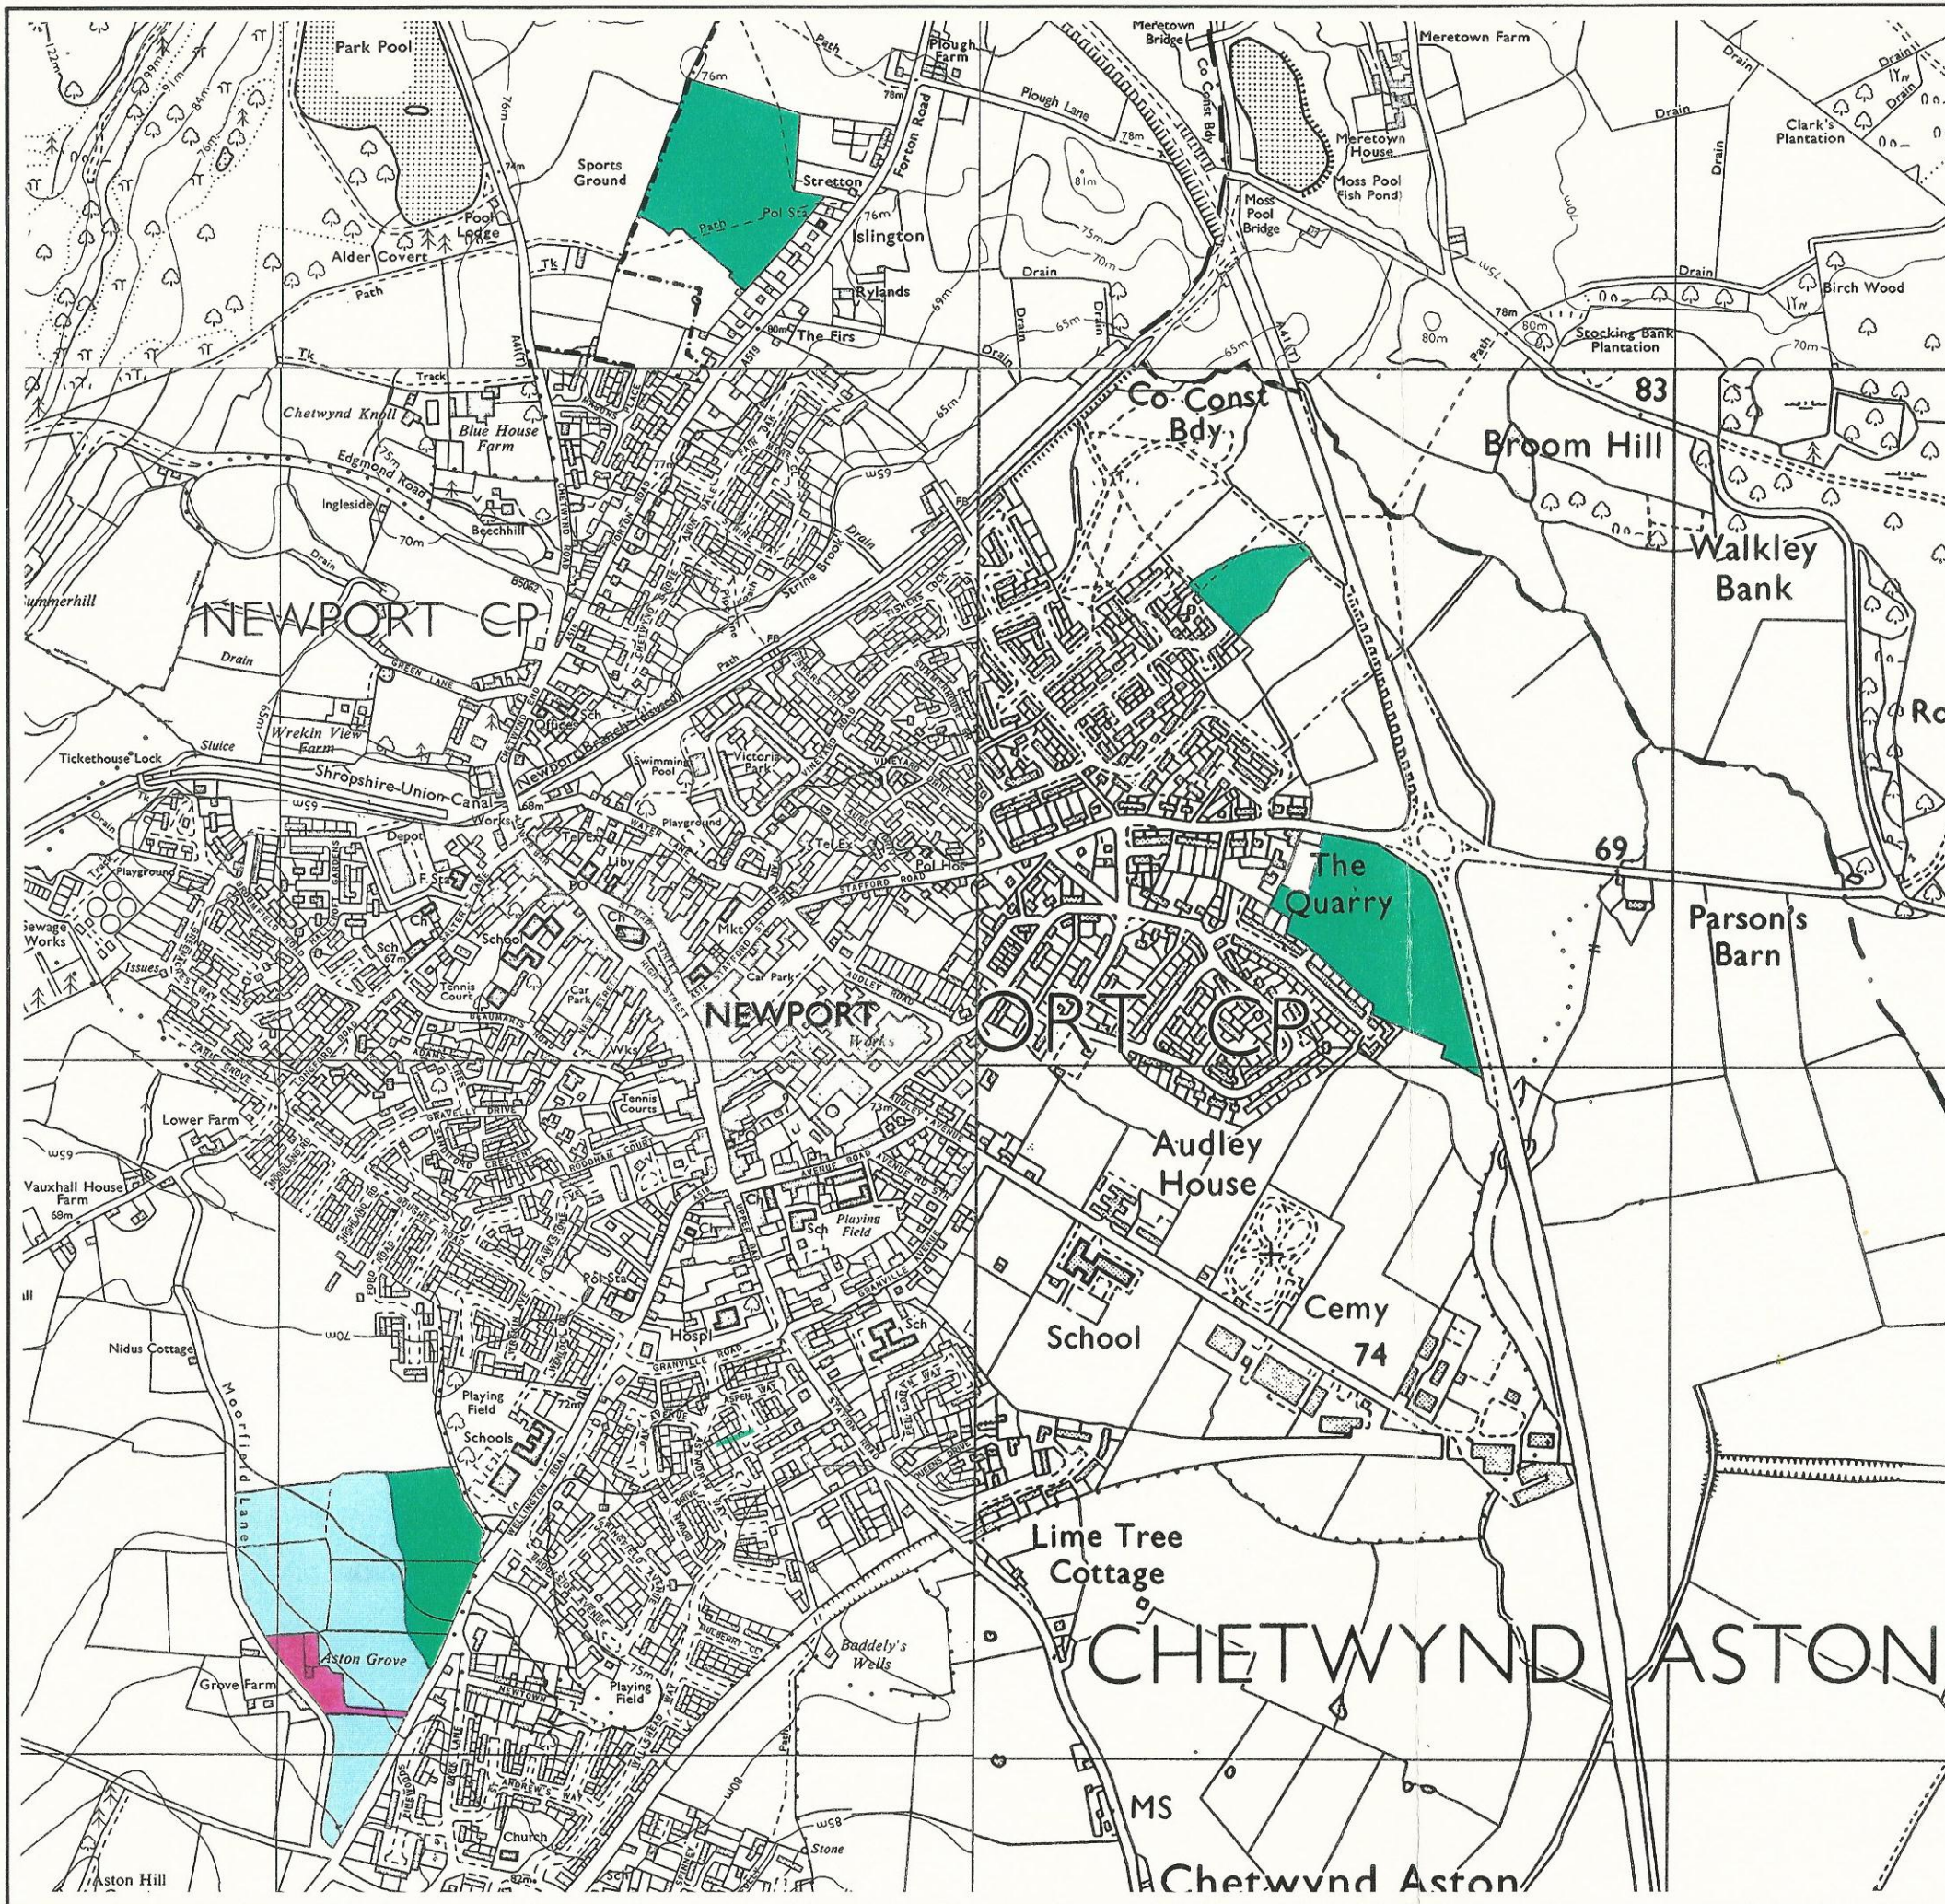

Agricultural Land Classification

Wrekin Local Plan Newport

Agricultural Land

Grade	Quality	Area (ha)
1	Excellent	nil
2	Very Good	7.5
3a	Good	13.0
3b	Moderate	nil
4	Poor	nil
5	Very Poor	nil

Other Land Categories

Category	Area (ha)
Urban	0.7
Non-Agricultural	nil
Woodland	nil
Agricultural Buildings	nil
Open Water	nil
Not Surveyed	nil
Total agricultural land area	20.5
Total survey area	21.2

* Grade/category not present within survey area