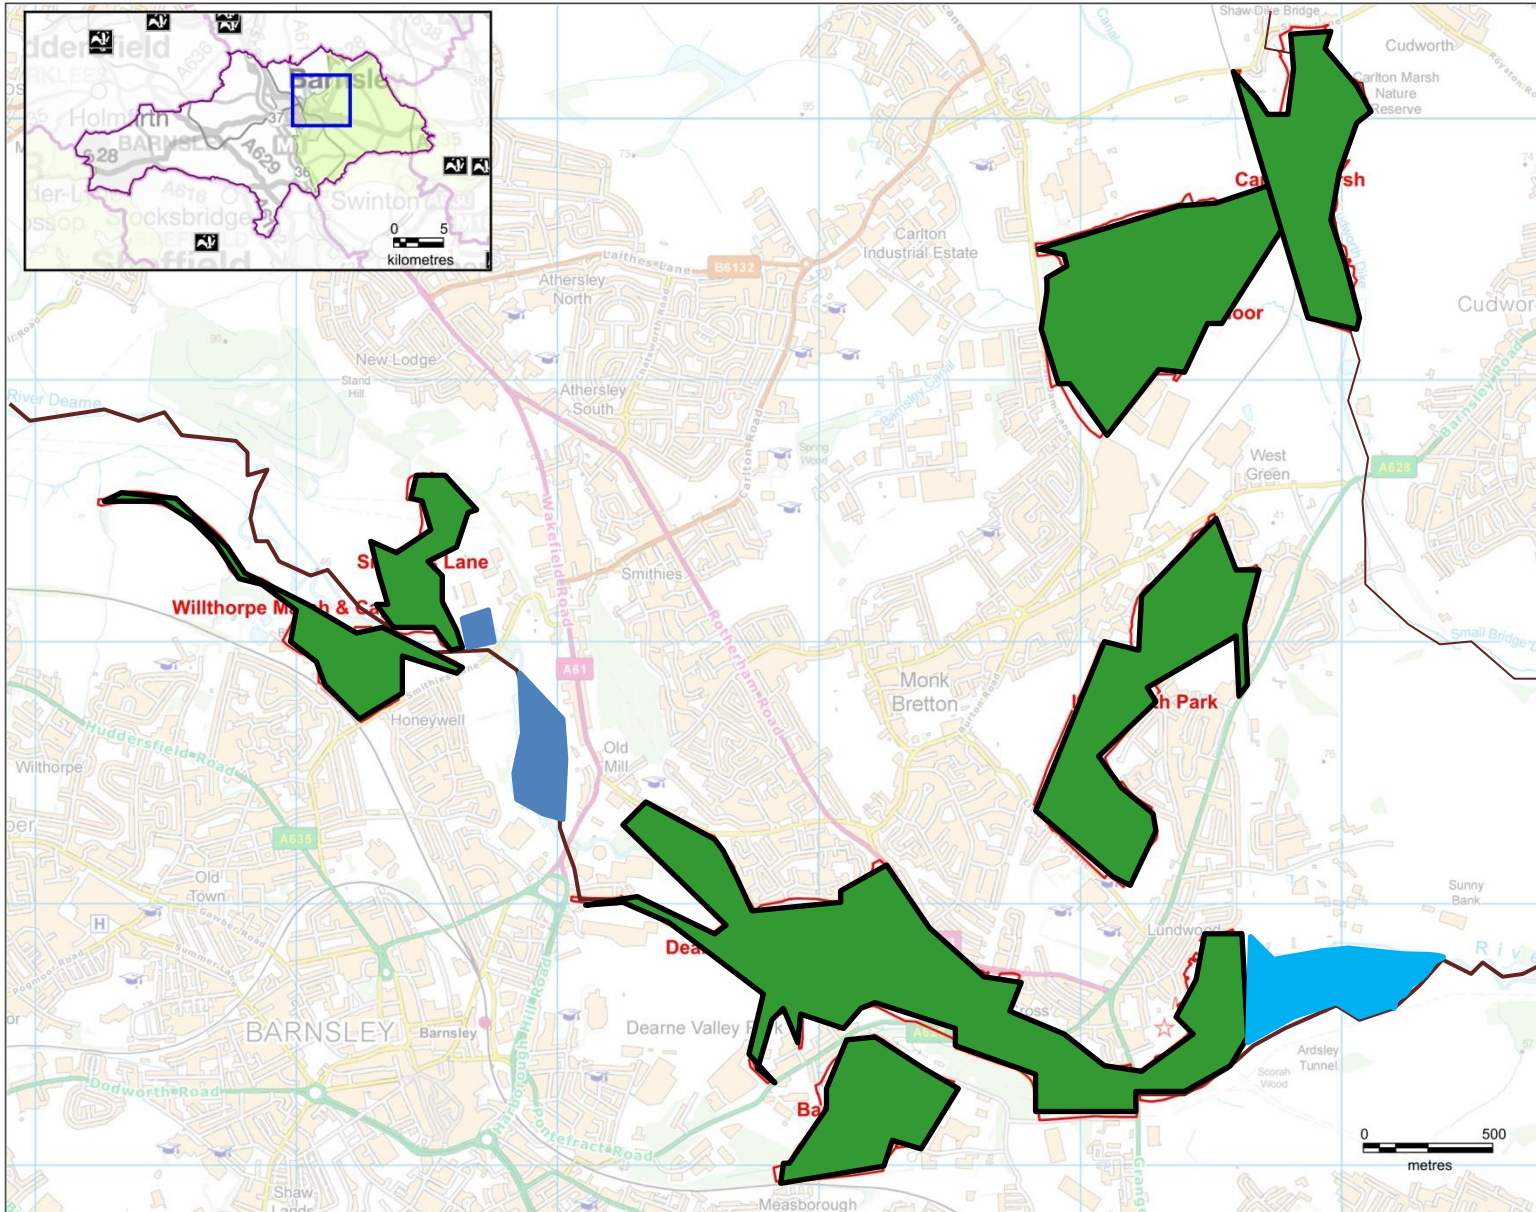

Dearne Valley Willow Tit Population – Back from the Brink

Dearne Valley NIA Phase 2 - Barnsley MBC sites Management

Proposed Barnsley MBC & YWT Partnership Sites

Main Map Legend
 Site Boundaries

Inset Map Legend
✎ Existing YWT Site
 District Boundary
 Nature Improvement Area (NIA)

Map Reproduced by the Yorkshire Wildlife Trust
 1 St Georges Place, York, YO24 1GN
 Registered in England no. 409650 and
 Registered charity no. 210807.
 © Crown Copyright 2015. All rights reserved.
 Ordnance Survey Licence number
 100018777/YWT25492/60273.

Yorkshire Water - Lundwood – Sewage Treatment Works