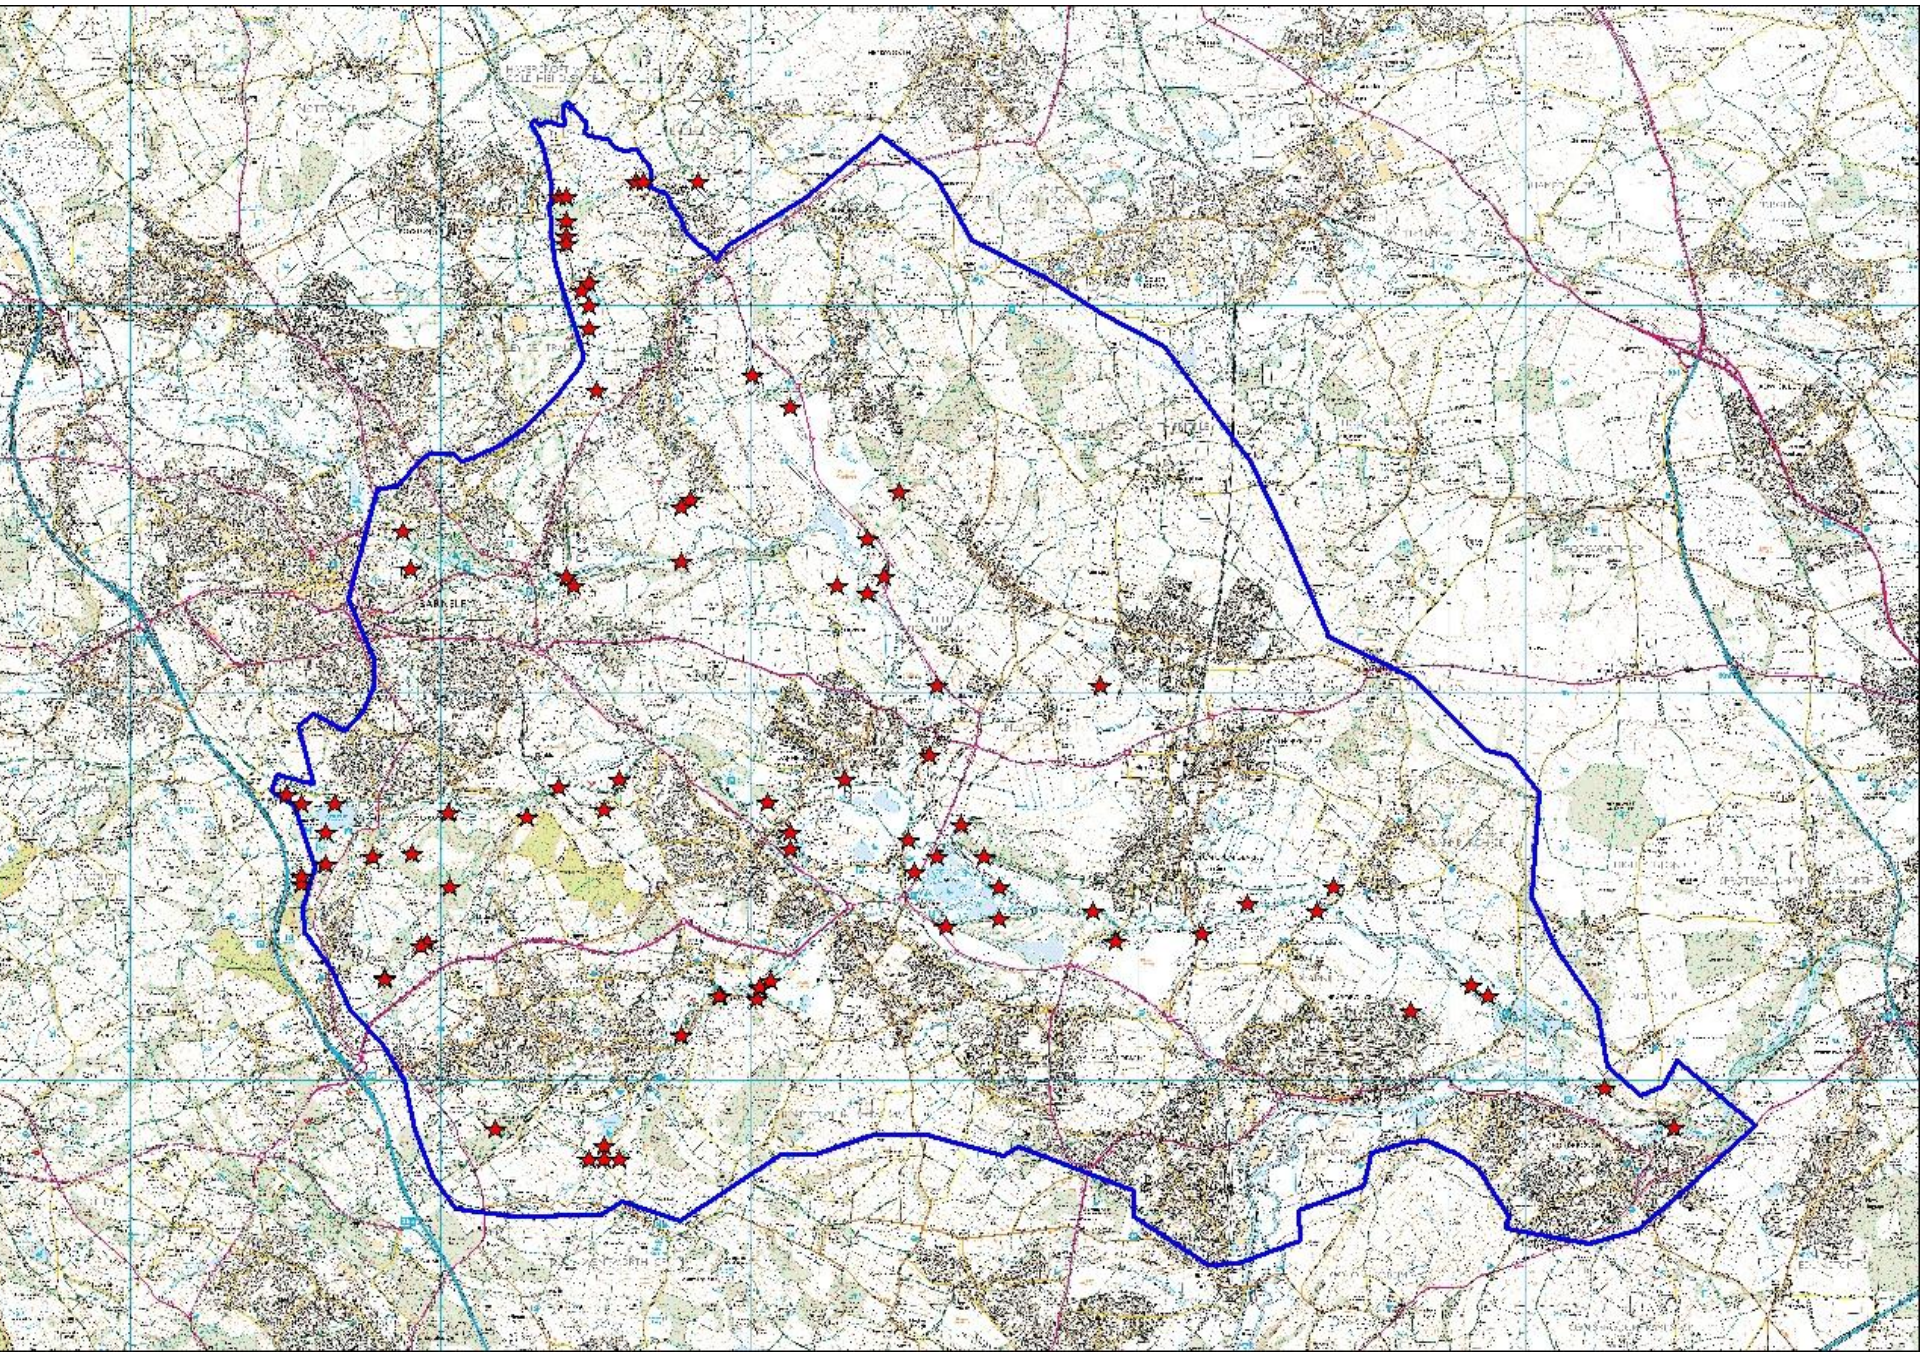

Dearne Valley Willow Tit Population – Back from the Brink

Dearne Valley NIA Phase 2 - Barnsley MBC sites Management

Proposed Barnsley MBC & YWT Partnership Sites

Main Map Legend
 Site Boundaries

Inset Map Legend
✎ Existing YWT Site
 District Boundary
 Nature Improvement Area (NIA)

Map Reproduced by the Yorkshire Wildlife Trust
 1 St Georges Place, York, YO24 1GN
 Registered in England no. 409650 and
 Registered charity no. 210807.
 © Crown Copyright 2015. All rights reserved.
 Ordnance Survey Licence number
 100018777/YWT25492/60273.

Yorkshire Water - Lundwood – Sewage Treatment Works