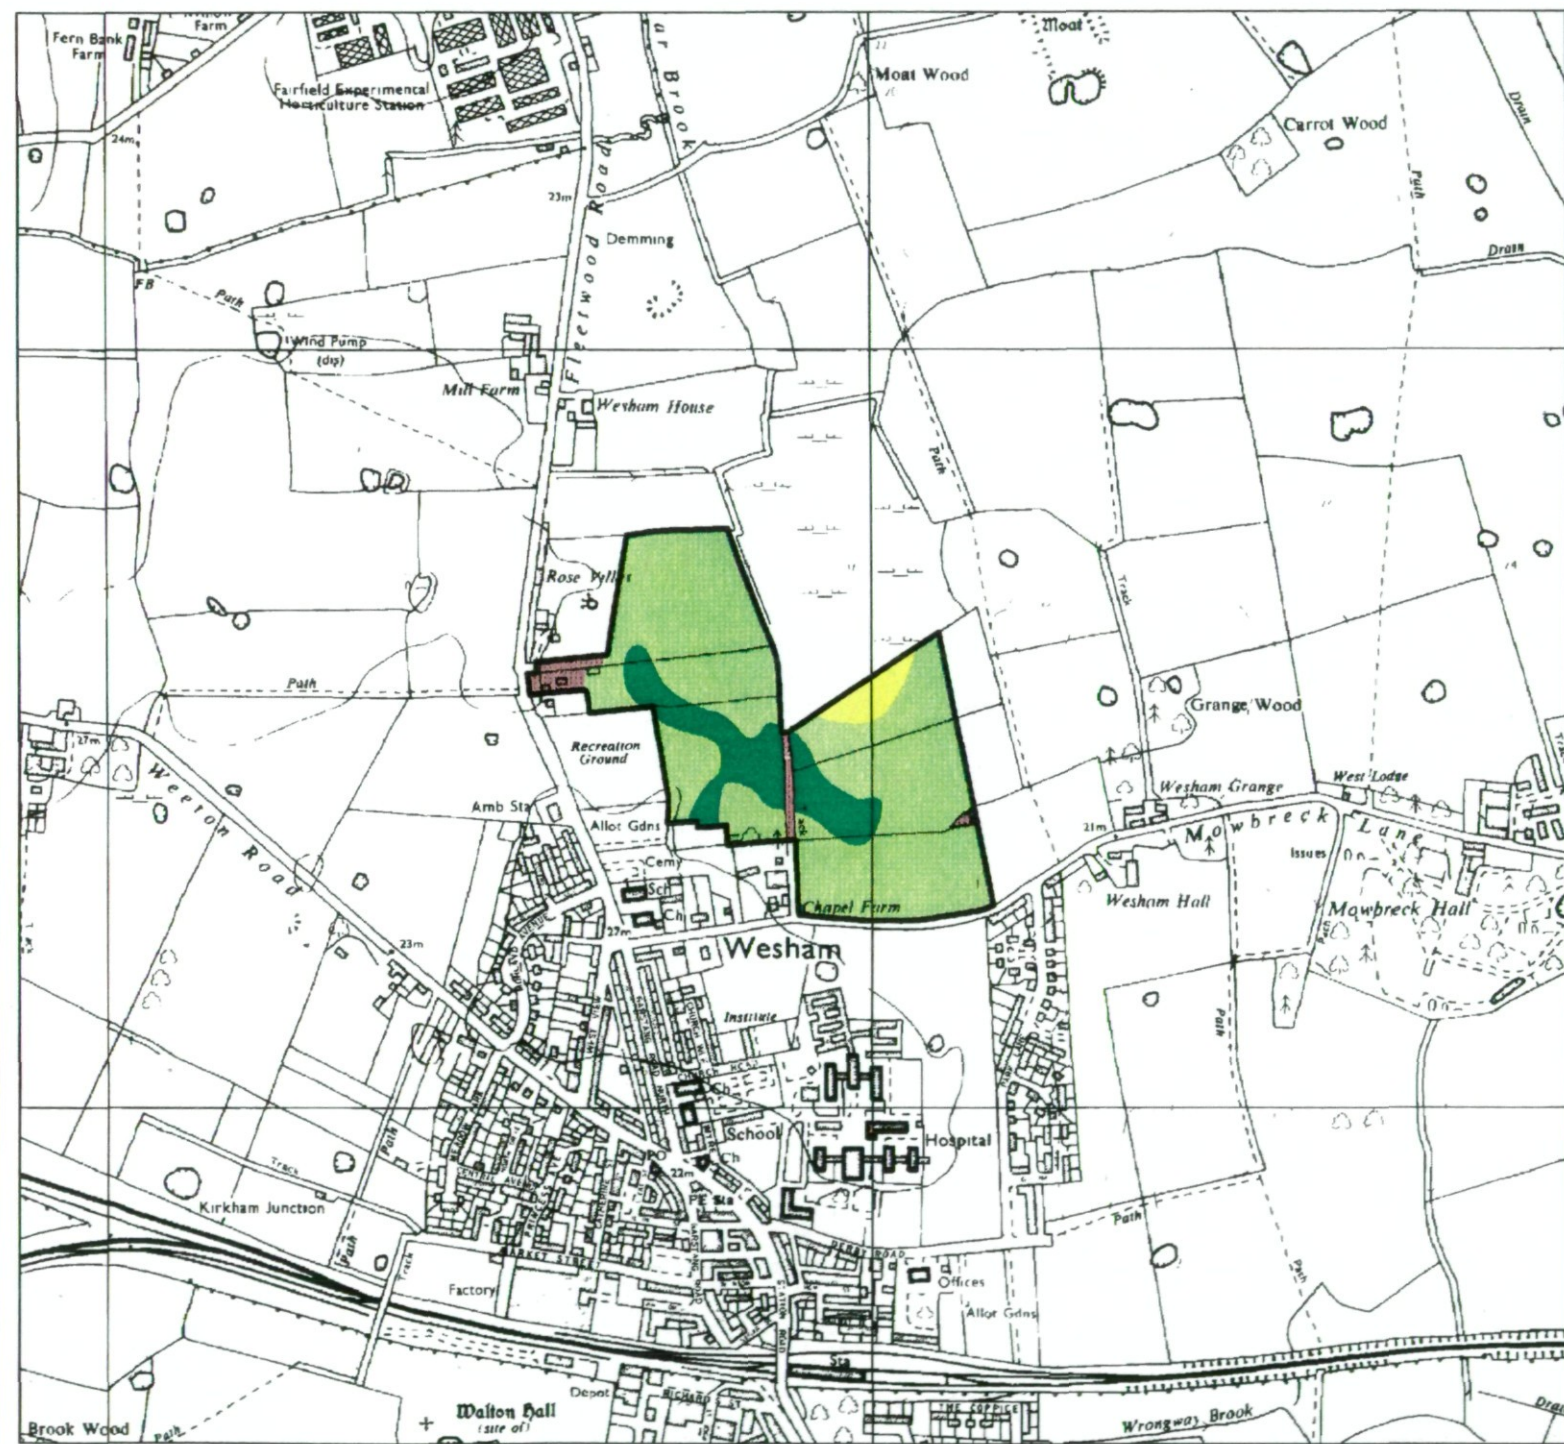

Agricultural Land Classification Fylde Local Plan Wesham

Legend

	Quality	Area (ha)
Grade 1	Excellent	Nil
Grade 2	Very Good	Nil
Grade 3a	Good	2.3
Grade 3b	Moderate	11.8
Grade 4	Poor	0.5
Grade 5	Very Poor	Nil
	Agricultural land not surveyed	Nil
	Other land	0.5
	Boundary of survey area	
Total agricultural land area		14.6
Total survey area		15.1
* Not present within survey area		

Scale - 1:10,000

Further details contained in MAFF (1988) Agricultural Land Classification of England and Wales - Revised guidelines and criteria for grading the quality of agricultural land, MAFF (publications), London SE99 7TP. The information is accurate at base map scale but any enlargement would be misleading. Reproduction in whole or in part by any means is prohibited without the prior permission of MAFF.

Surveyed and drawn by FRCA, Wolverhampton.
Reproduced from the 1982 Ordnance Survey 1:10000 mapping with the permission of the Controller of Her Majesty's Stationery Office
© Crown Copyright. Unauthorised reproduction infringes Crown copyright and may lead to prosecution or civil proceedings.
Source map(s) : SD43SW
Job reference no: 055/97 MAFF Licence No: GD272361

Agricultural Land Classification Fylde Local Plan Wesham

Sample Point Map

Legend

- 1 Location of soil pit
- 1 Location of auger sample point
- Boundary of survey area

Further details contained in MAFF (1988) Agricultural Land Classification of England and Wales - Revised guidelines and criteria for grading the quality of agricultural land, MAFF (publications), London SE99 7TP. The information is accurate at base map scale but any enlargement would be misleading. Reproduction in whole or in part by any means is prohibited without the prior permission of MAFF.