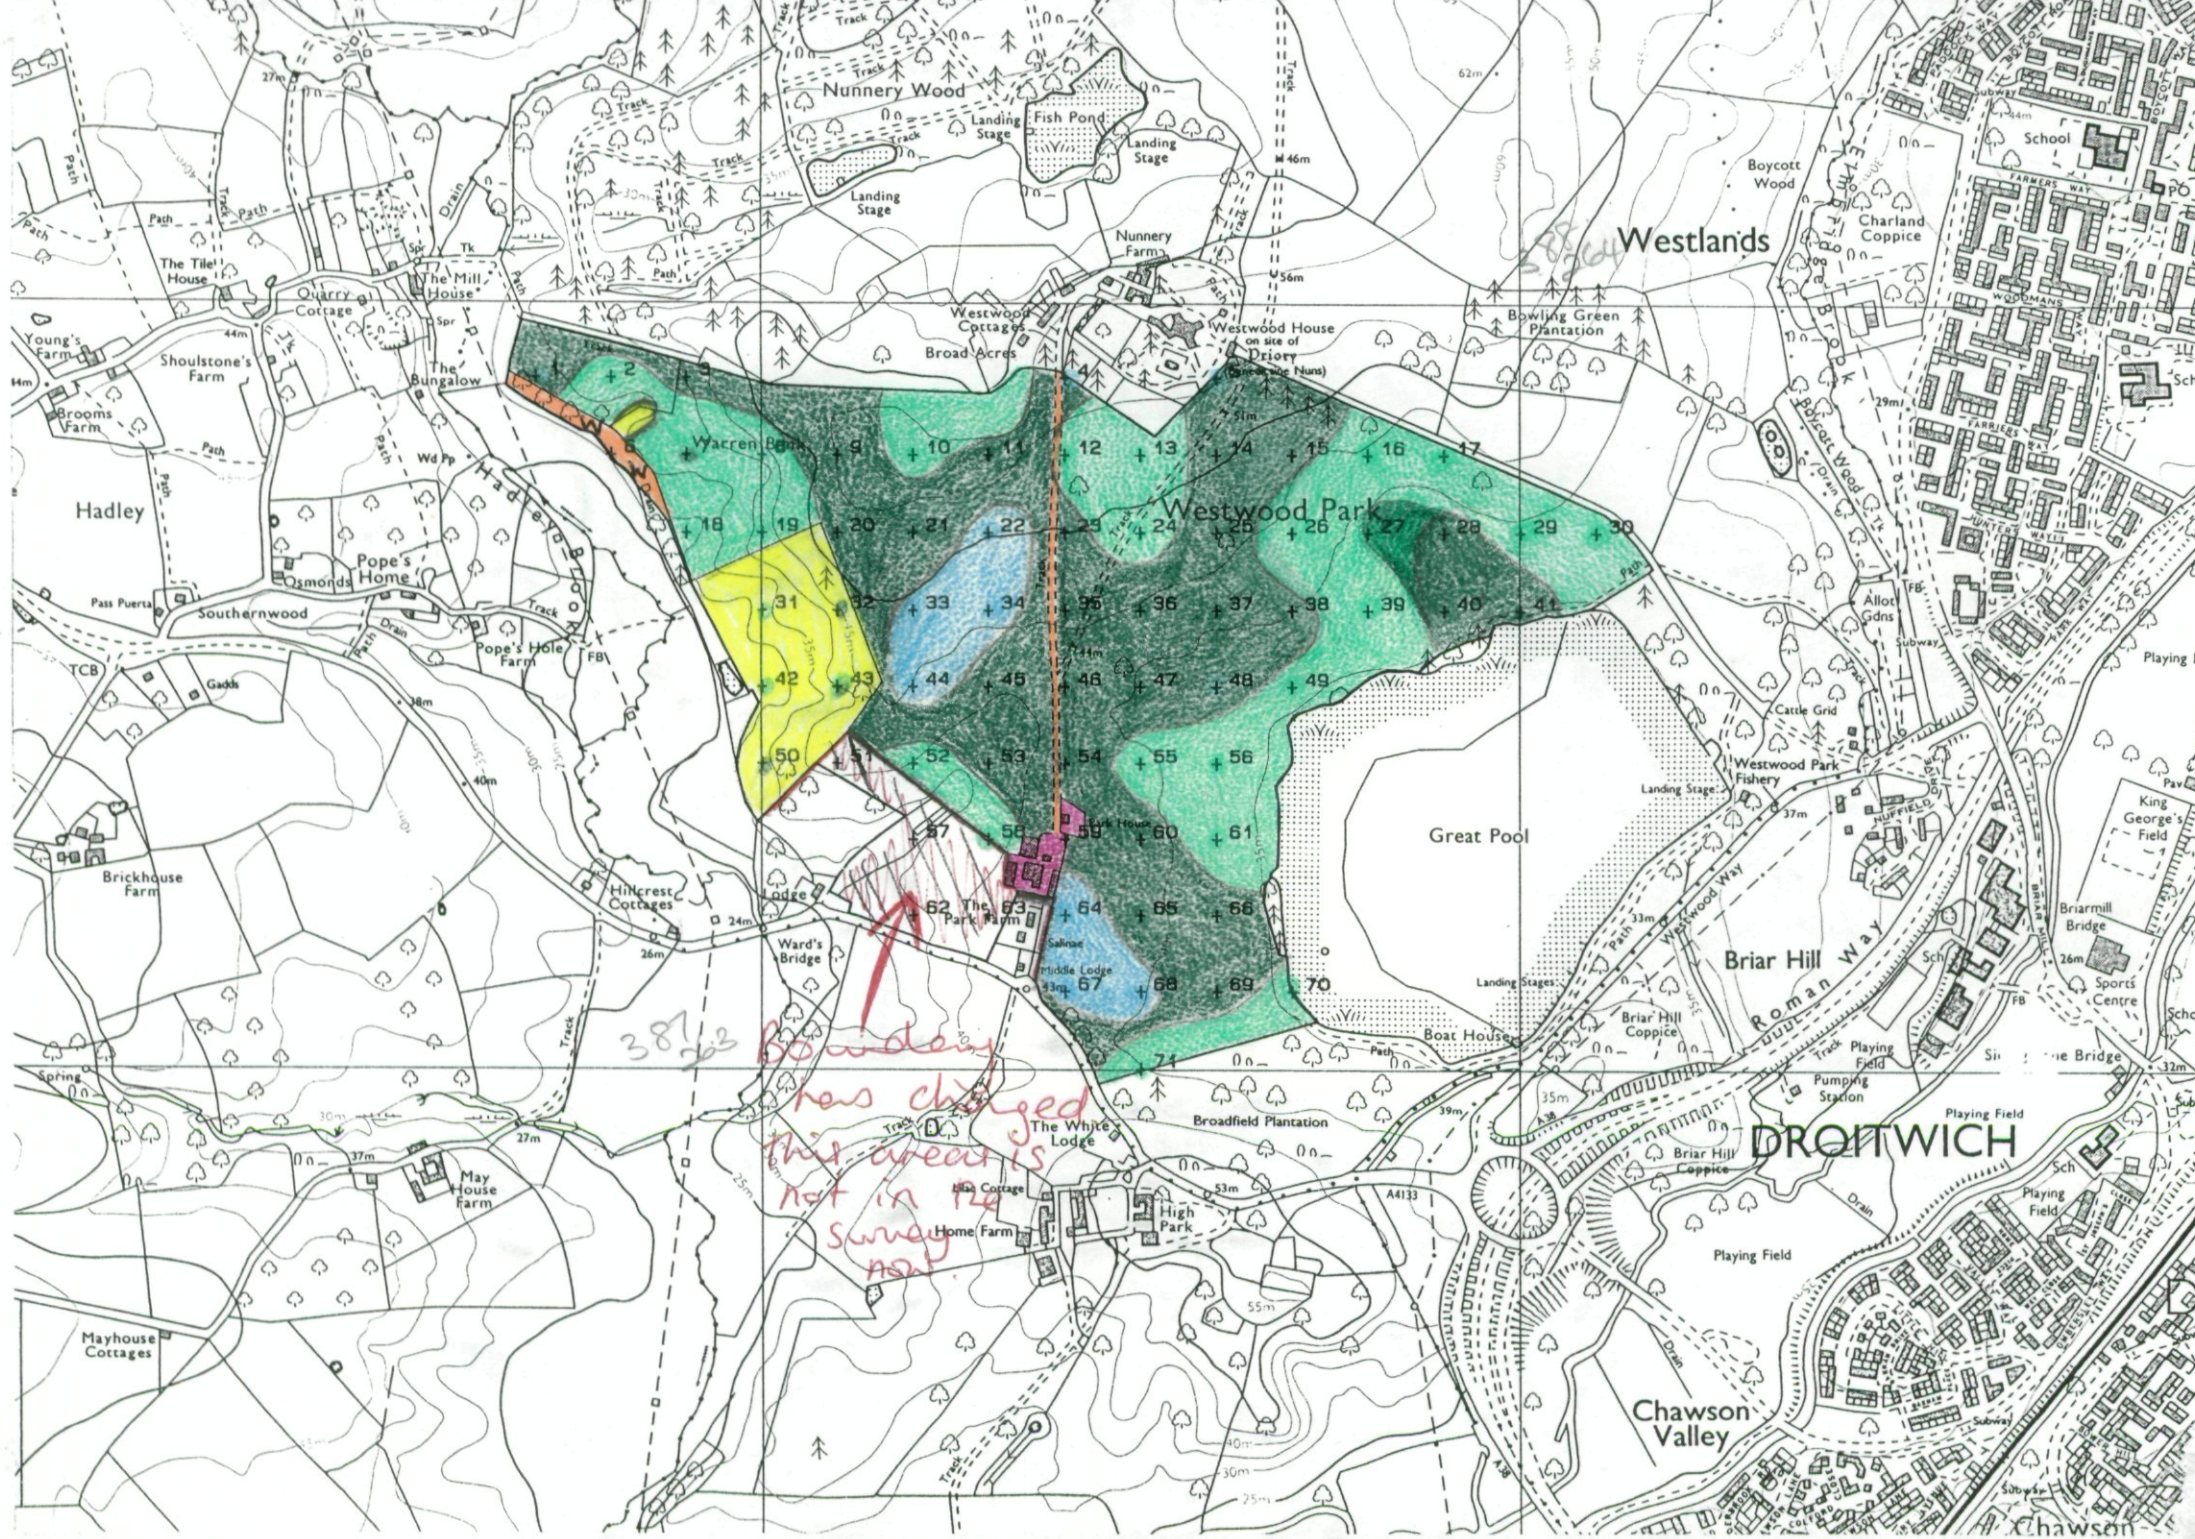

The information is accurate at the base map scale but any enlargement would be misleading.

Reproduction in whole or in part by any means is prohibited without the prior permission of MAFF.

Surveyed and drawn by the Resource Planning Team, ADAS Stationary Unit Wolverhampton  
 Based on the 1988 Ordnance Survey 10000 map with the permission of the Controller of Her Majesty's Stationary Office.  
 Source Map(s): SO84SE  
 Reference no. 0694 © Crown Copyright Reserved 1991

*38/23*  
*Boundary has changed this area is not in 124 survey post.*

Westlands

DROITWICH

Chawson Valley

Hadley

Nunnery Wood

Westwood Park

Great Pool