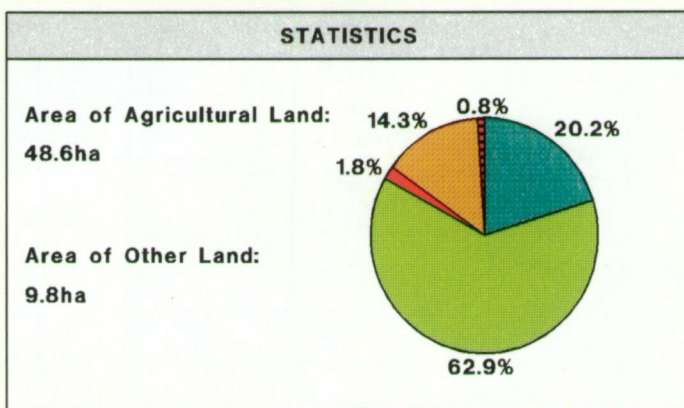

ACKTON PASTURES

Wakefield U.D.P.

Agricultural Land Classification

AGRICULTURAL LAND		
Agricultural Grades	Agricultural Land Quality	Area within the site (ha)
Grade 1	Excellent	NIL
Grade 2	Very Good	NIL
Grade 3	Good	11.8
	Moderate	36.8
Grade 4	Poor	NIL
Grade 5	Very Poor	NIL

Ministry of Agriculture, Fisheries and Food.

Information compiled by Resource Planning Group, Farm and Countryside Service, Leeds R.O.
Map produced by Resource Planning Cartographic Unit. Project Number 118\91