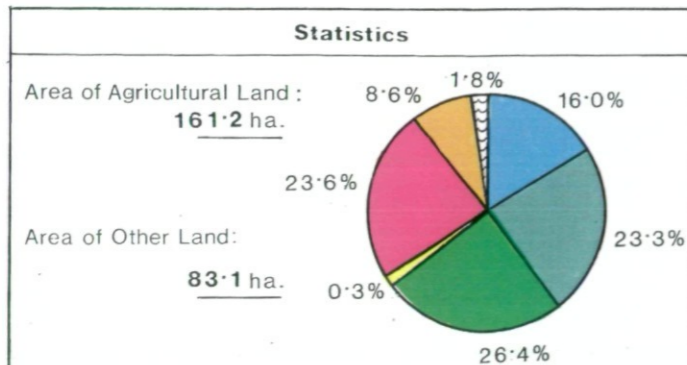

M1 / A1 LINK ROAD

Proposed Route

Agricultural Land Classification

Agricultural Land		
Agricultural Grades	Agricultural Land Quality	Area within the site (ha.)
Grade 1	Excellent	Nil
Grade 2	Very Good	39.2
Grade 3	Good	57.0
	Moderate	64.2
Grade 4	Poor	0.8
Grade 5	Very Poor	Nil

Land in Other Categories		
		Area within the site (ha.)
Urban <i>Including housing, industry, commerce, derelict land, sports facilities, transport.</i>		57.7
Non-agricultural <i>Including golf courses, parks, sports fields, allotments, airfields.</i>		21.1
Woodland <i>Farm woodland</i>		Nil
<i>Commercial woodland</i>		Nil
Agricultural buildings <i>Including glasshouses</i>		Nil
Open water		4.3
Land not surveyed		Nil

Information compiled by Resource Planning Group, Farm and Countryside Service, Leeds R.O.
Map produced by Resource Planning Cartographic Unit, Project Number 13/90
Ordnance Survey maps reproduced with the permission of the Controller, H.M.S.O.
© Crown Copyright Reserved 1990

SOURCE MAPS		
All at 1:10,000		
		SE 44 SW
		SE 43 NW
SE 33 SW	SE 33 SE	SE 43 SW
SE 32 NW