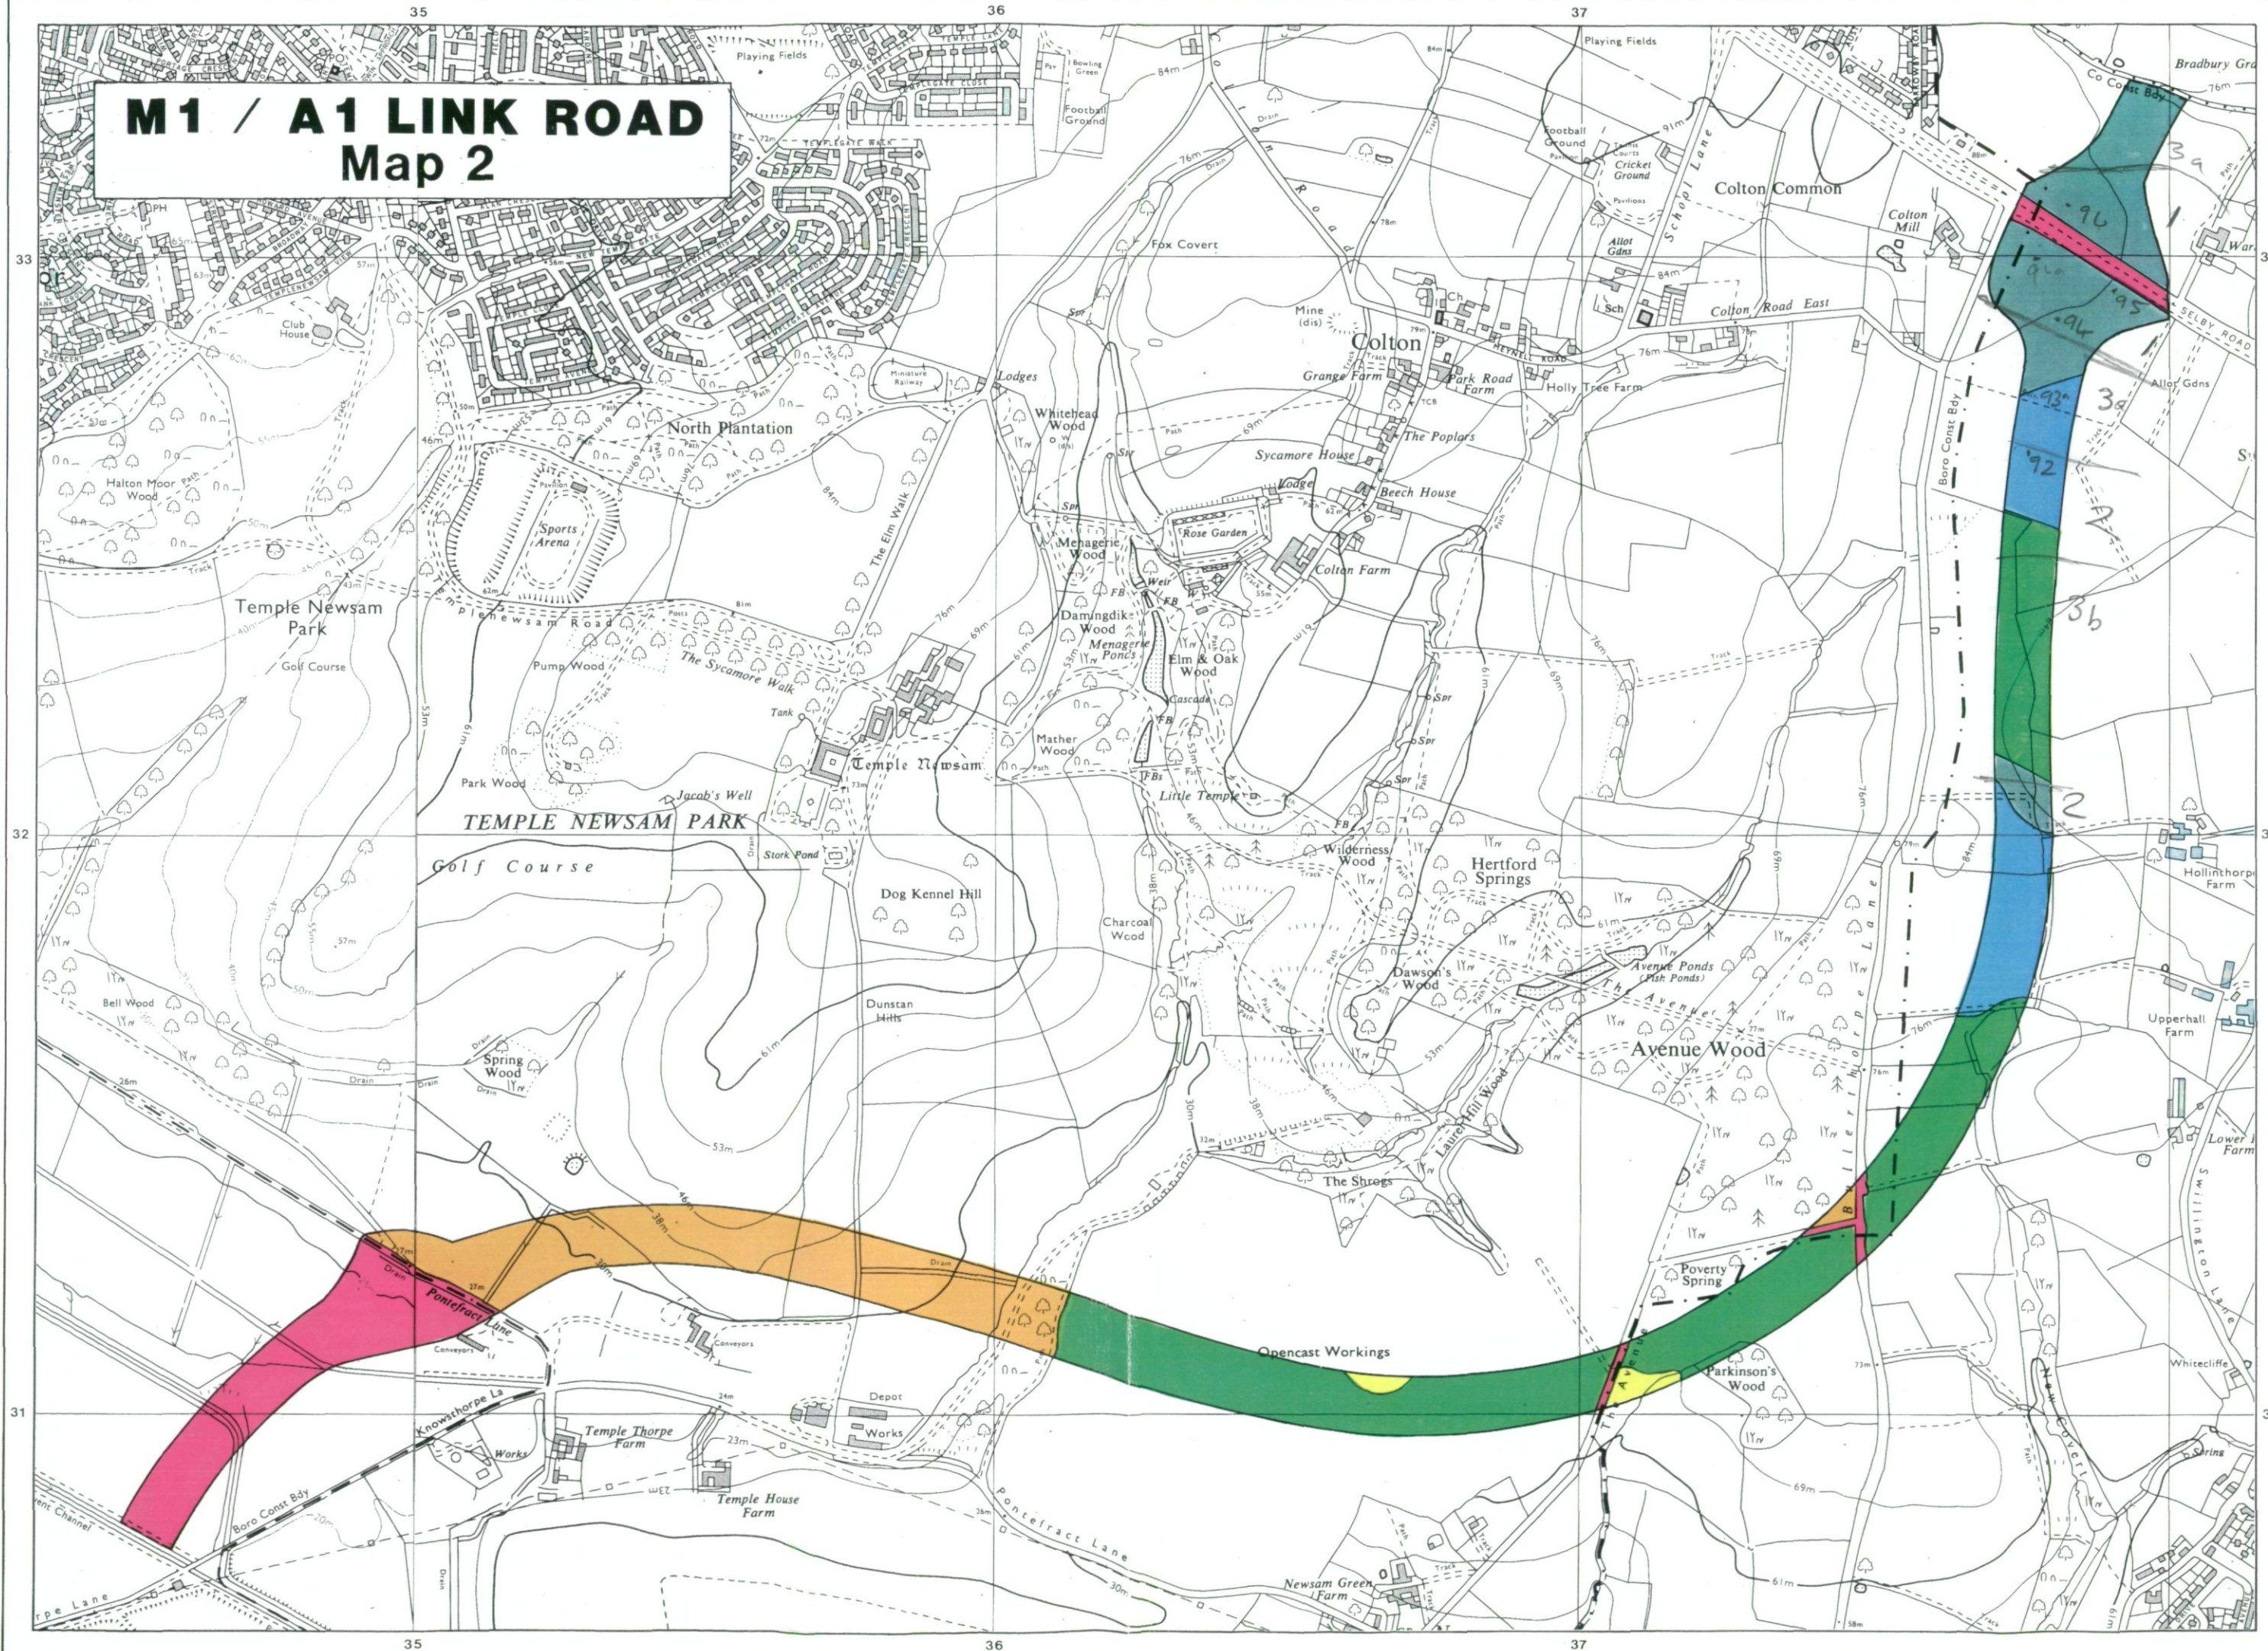

M1 / A1 LINK ROAD

Map 2