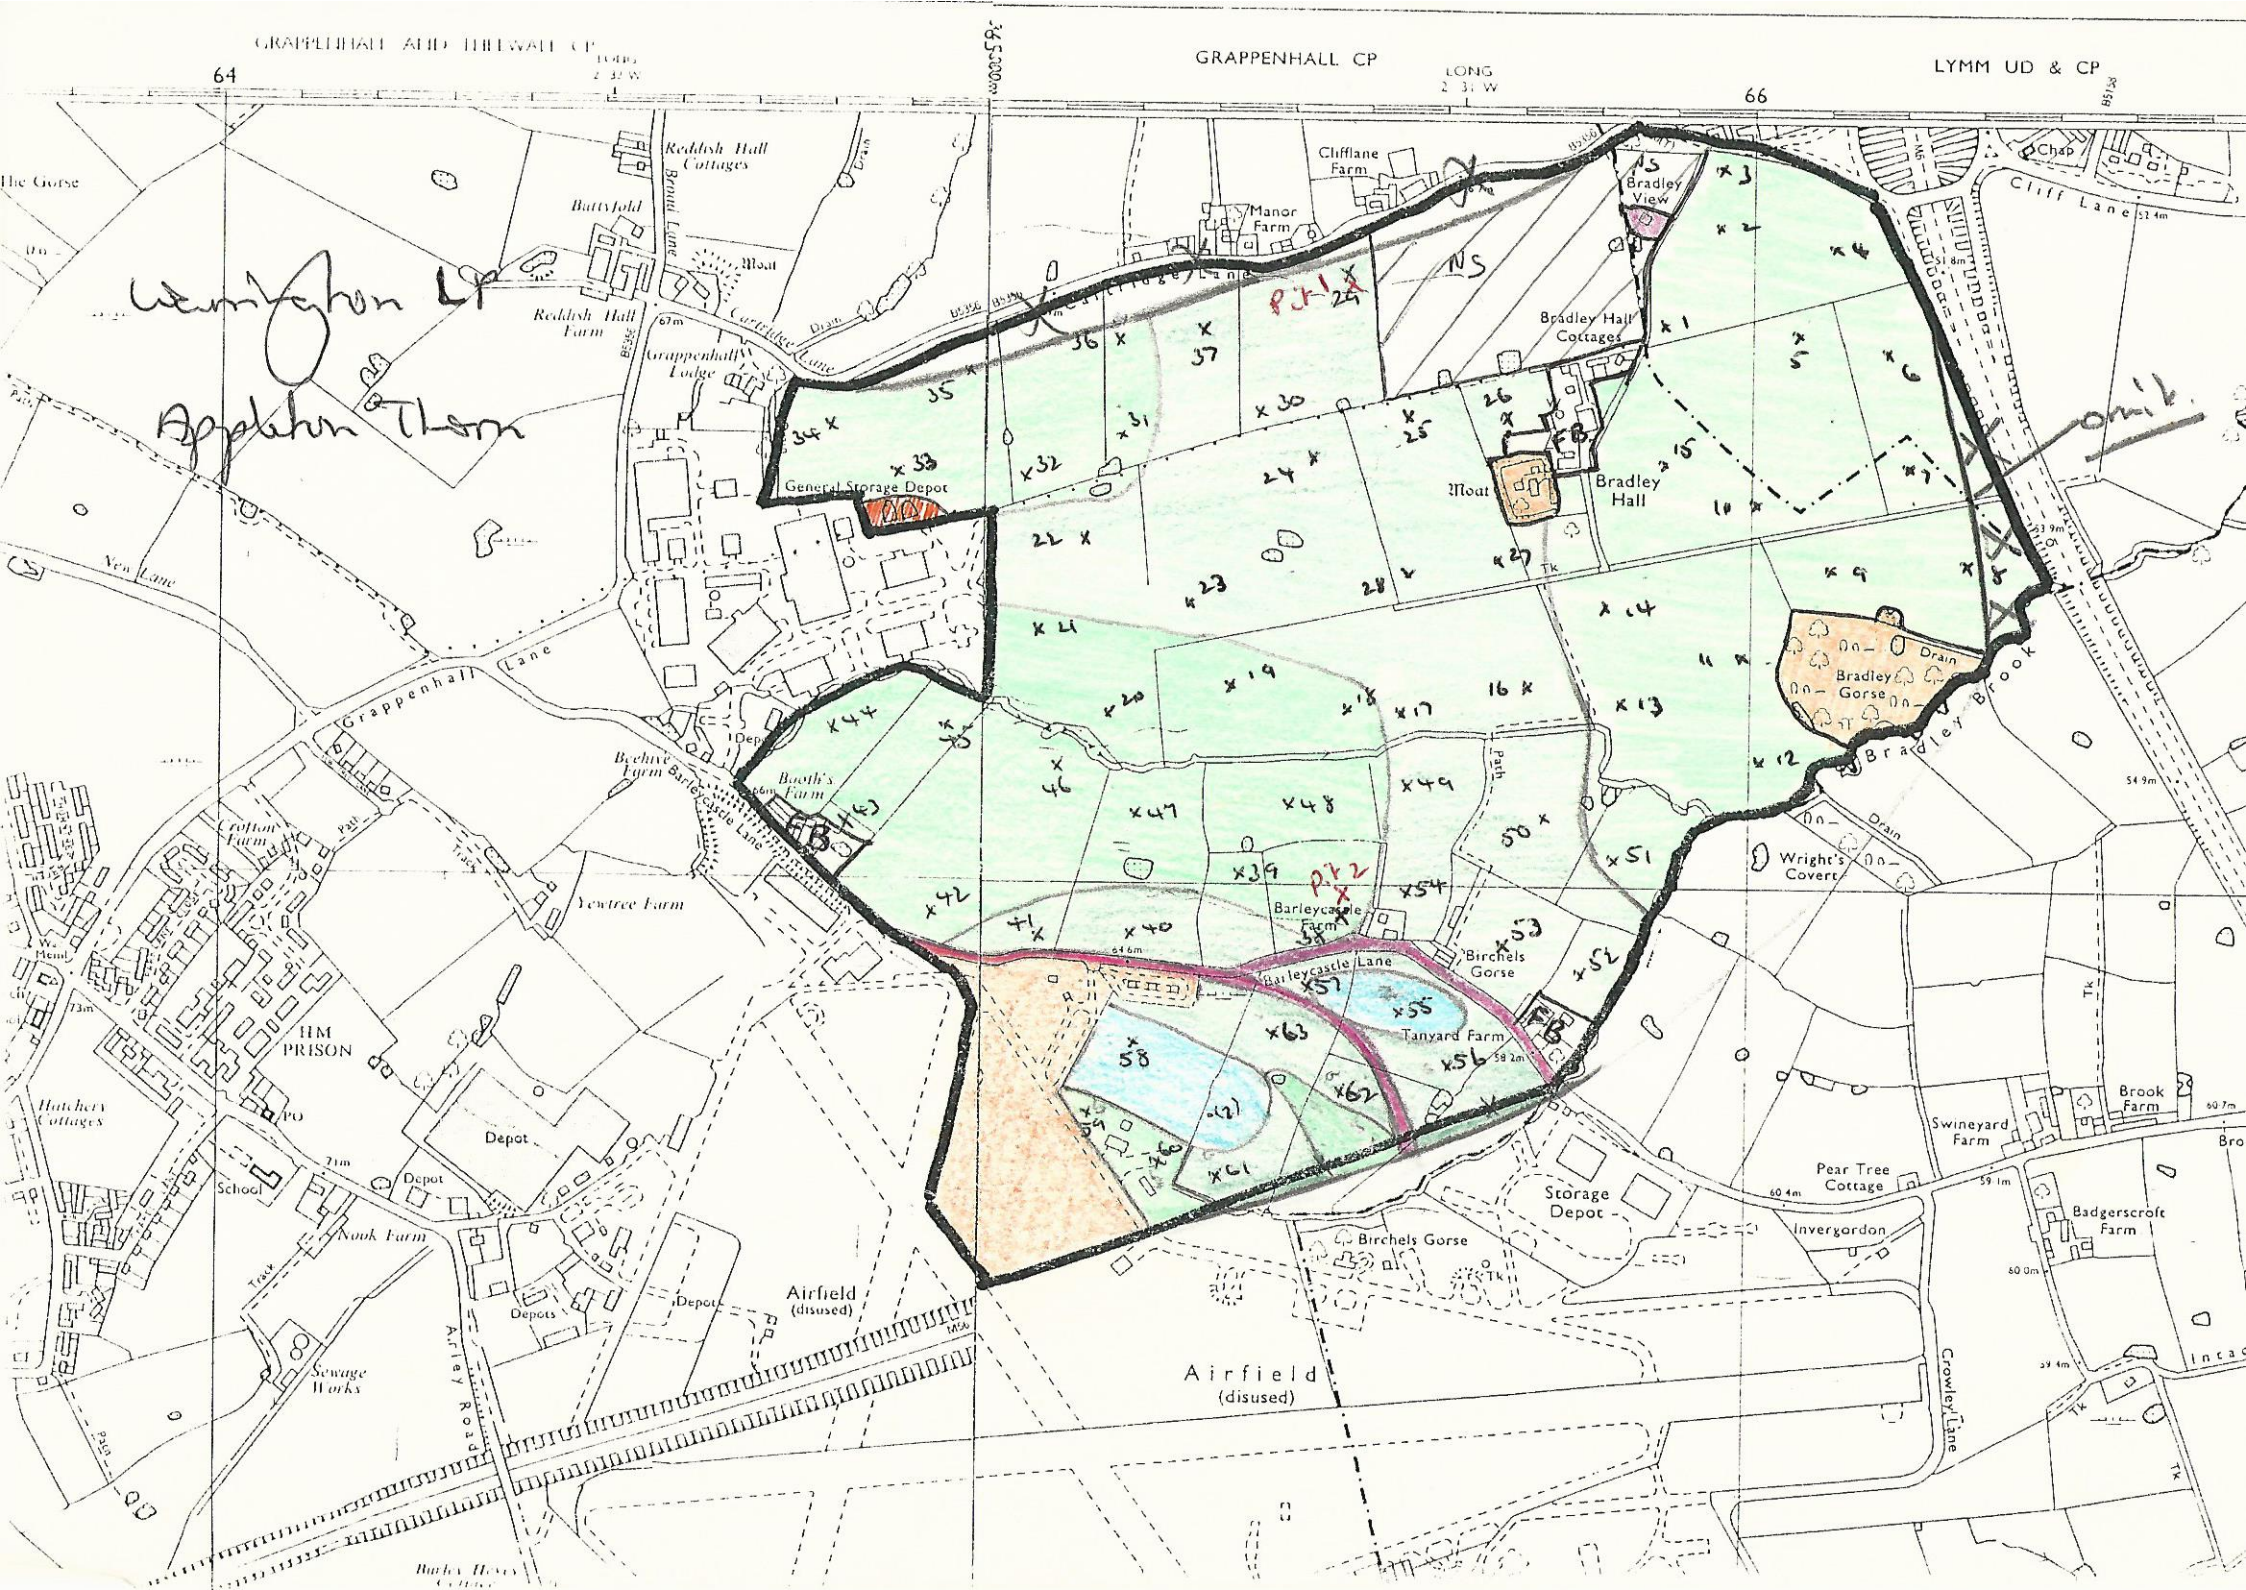

The Gorse

Wemington LP
Appleton Thorn

HM PRISON

Airfield (disused)

Airfield (disused)

Birch Hedges Cottages

Crowley Lane

Invergordon

Pear Tree Cottage

Storage Depot

Birchels Gorse

Birchels Gorse

Tanyard Farm

Barleycastle Lane

Barleycastle Farm

Booth's Farm

Beehive Farm

Yewtree Farm

Depot

School

Hatchery Cottages

W. Home

Brook Farm

Swinyard Farm

Wright's Covert

Drain

Bradley Gorse

Bradley Hall

Boat

Manor Farm

Cliffane Farm

Bradley View

Bradley Hall Cottages

General Storage Depot

Grappenhall Lodge

Reddish Hall Farm

Buttsfold

Reddish Hall Cottages

Brum Lane

Cliff Lane

Chap

NS

Bradley View

Bradley Hall Cottages

Manor Farm

Cliffane Farm

NS

PK 1

PK 2

NS

Bradley View

Bradley Hall Cottages

Manor Farm

Cliffane Farm

NS

PK 1

onik

NS

Bradley View

Bradley Hall Cottages

Manor Farm

Cliffane Farm

NS

PK 1

PK 2

NS

Bradley View

Bradley Hall Cottages

Manor Farm

Cliffane Farm

NS

PK 1

PK 2

NS

Bradley View

Bradley Hall Cottages

Manor Farm

Cliffane Farm

NS

PK 1

PK 2

NS

Bradley View

Bradley Hall Cottages

Manor Farm

Cliffane Farm

NS

PK 1

PK 2

NS

Bradley View

Bradley Hall Cottages

Manor Farm

Cliffane Farm

NS

PK 1

PK 2

NS

Bradley View

Bradley Hall Cottages

Manor Farm

Cliffane Farm

NS

PK 1

PK 2

NS

Bradley View

Bradley Hall Cottages

Manor Farm

Cliffane Farm

NS

PK 1

PK 2

NS

Bradley View

Bradley Hall Cottages

Manor Farm

Cliffane Farm

NS

PK 1

PK 2

NS

Bradley View

Bradley Hall Cottages

Manor Farm

Cliffane Farm

NS

PK 1

PK 2

NS

Bradley View

Bradley Hall Cottages

Manor Farm

Cliffane Farm

NS

PK 1

PK 2

NS

Bradley View

Bradley Hall Cottages

Manor Farm

Cliffane Farm

NS

PK 1

PK 2

NS

Bradley View

Bradley Hall Cottages

Manor Farm

Cliffane Farm

NS

PK 1

PK 2

NS

Bradley View

Bradley Hall Cottages

Manor Farm

Cliffane Farm

NS

PK 1

PK 2

NS

Bradley View

Bradley Hall Cottages

Manor Farm

Cliffane Farm

NS

PK 1

PK 2

NS

Bradley View

Bradley Hall Cottages

Manor Farm

Cliffane Farm

NS

PK 1

PK 2

NS

Bradley View

Bradley Hall Cottages

Manor Farm

Cliffane Farm

NS

PK 1

PK 2

NS

Bradley View

Bradley Hall Cottages

Manor Farm

Cliffane Farm

NS

PK 1

PK 2

NS

Bradley View

Bradley Hall Cottages

Manor Farm

Cliffane Farm

NS

PK 1

PK 2