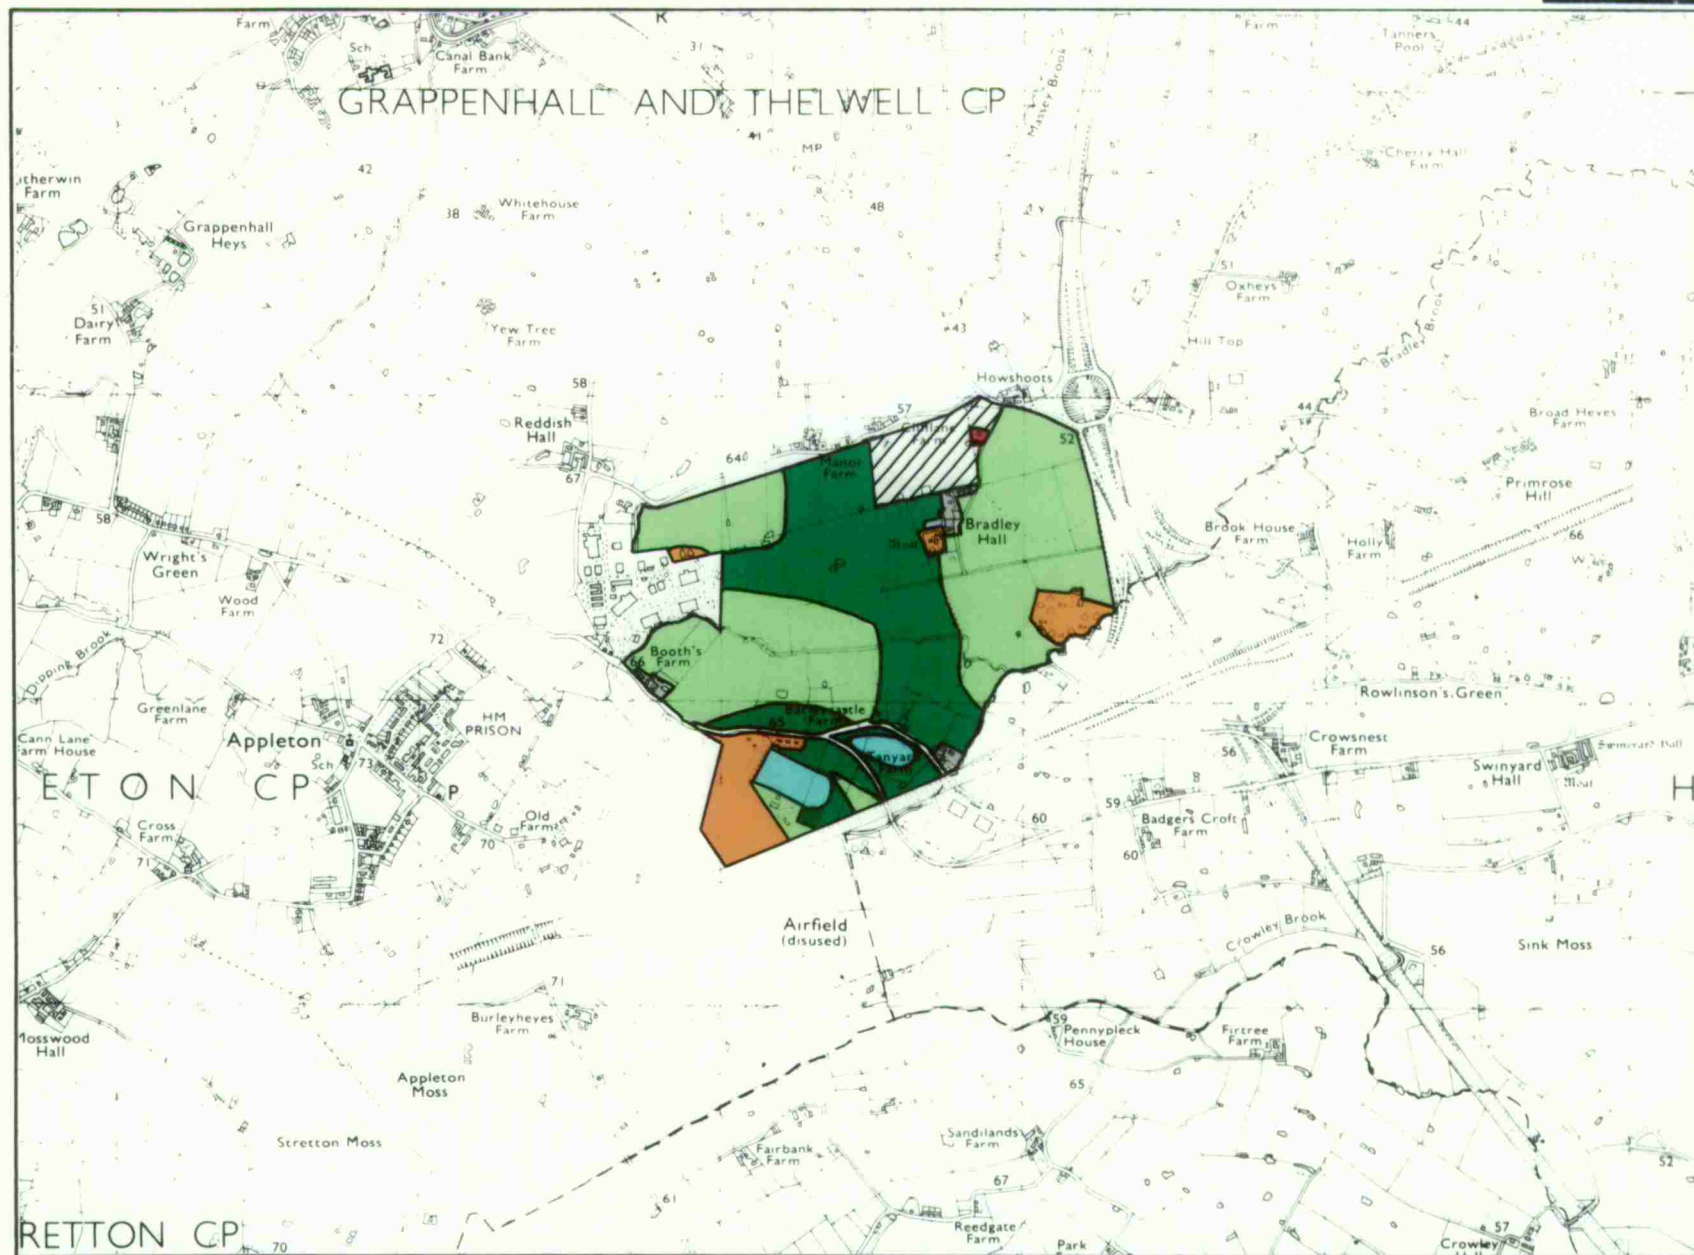

* INDICATES GRADES NOT MAPPED WITHIN THIS SITE

STATISTICS

Site Area 148.5 ha

Agricultural Land Area 123.3 ha

PERCENTAGE OF EACH GRADE

AGRICULTURAL LAND CLASSIFICATION

WARRINGTON LP.-APPLETON THORN

Surveyed by Resource Planning Group Map produced by the Cartographic Unit,
 Date Jul 1990 Job No 015/90 Farm and Countryside Service, Wolverhampton R.O.