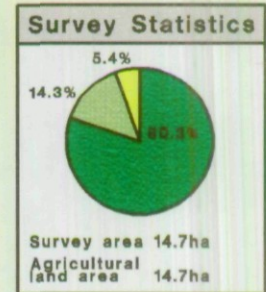

## West Somerset District Local Plan: Site at Williton

Agricultural Land		
ALC grade	Agricultural land quality	Degree of limitation
1	Excellent	None or Very minor
2	Very good	Minor
3a	Good	Moderate
3b	Moderate	Moderate to severe
4	Poor	Severe
5	Very poor	Very severe