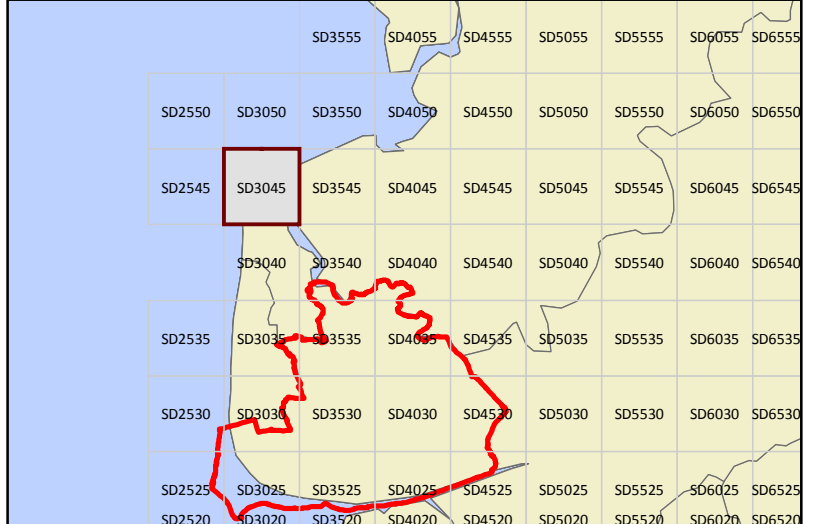

- Pink-footed Goose records
- Fylde District
- Roads**
- Motorway
- A Road / Primary Road
- B Road
- Minor roads

SD3045