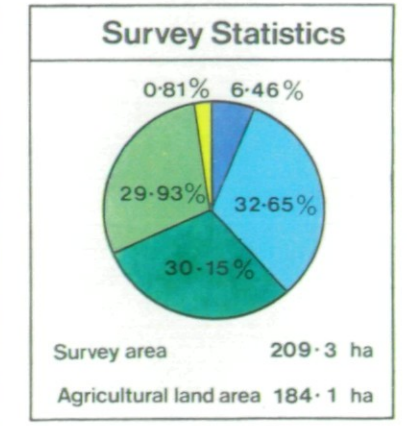

The information is accurate at the base map scale but any enlargement would be misleading.

Reproduction in whole or in part by any means is prohibited without the prior permission of M.A.F.F.

Surveyed by the Resource Planning Group May 1990. Map produced by the Cartographic Unit, Farm and Countryside Service, M.A.F.F. Bristol. Ref.no. 37/90

Based upon the 1988 Ordnance Survey 1:10 000 map with the permission of The Controller of Her Majesty's Stationery Office, Crown Copyright Reserved.

© Crown Copyright Reserved 1990.

A D A S

Scale 1:10000
0 100 500 1000 metres