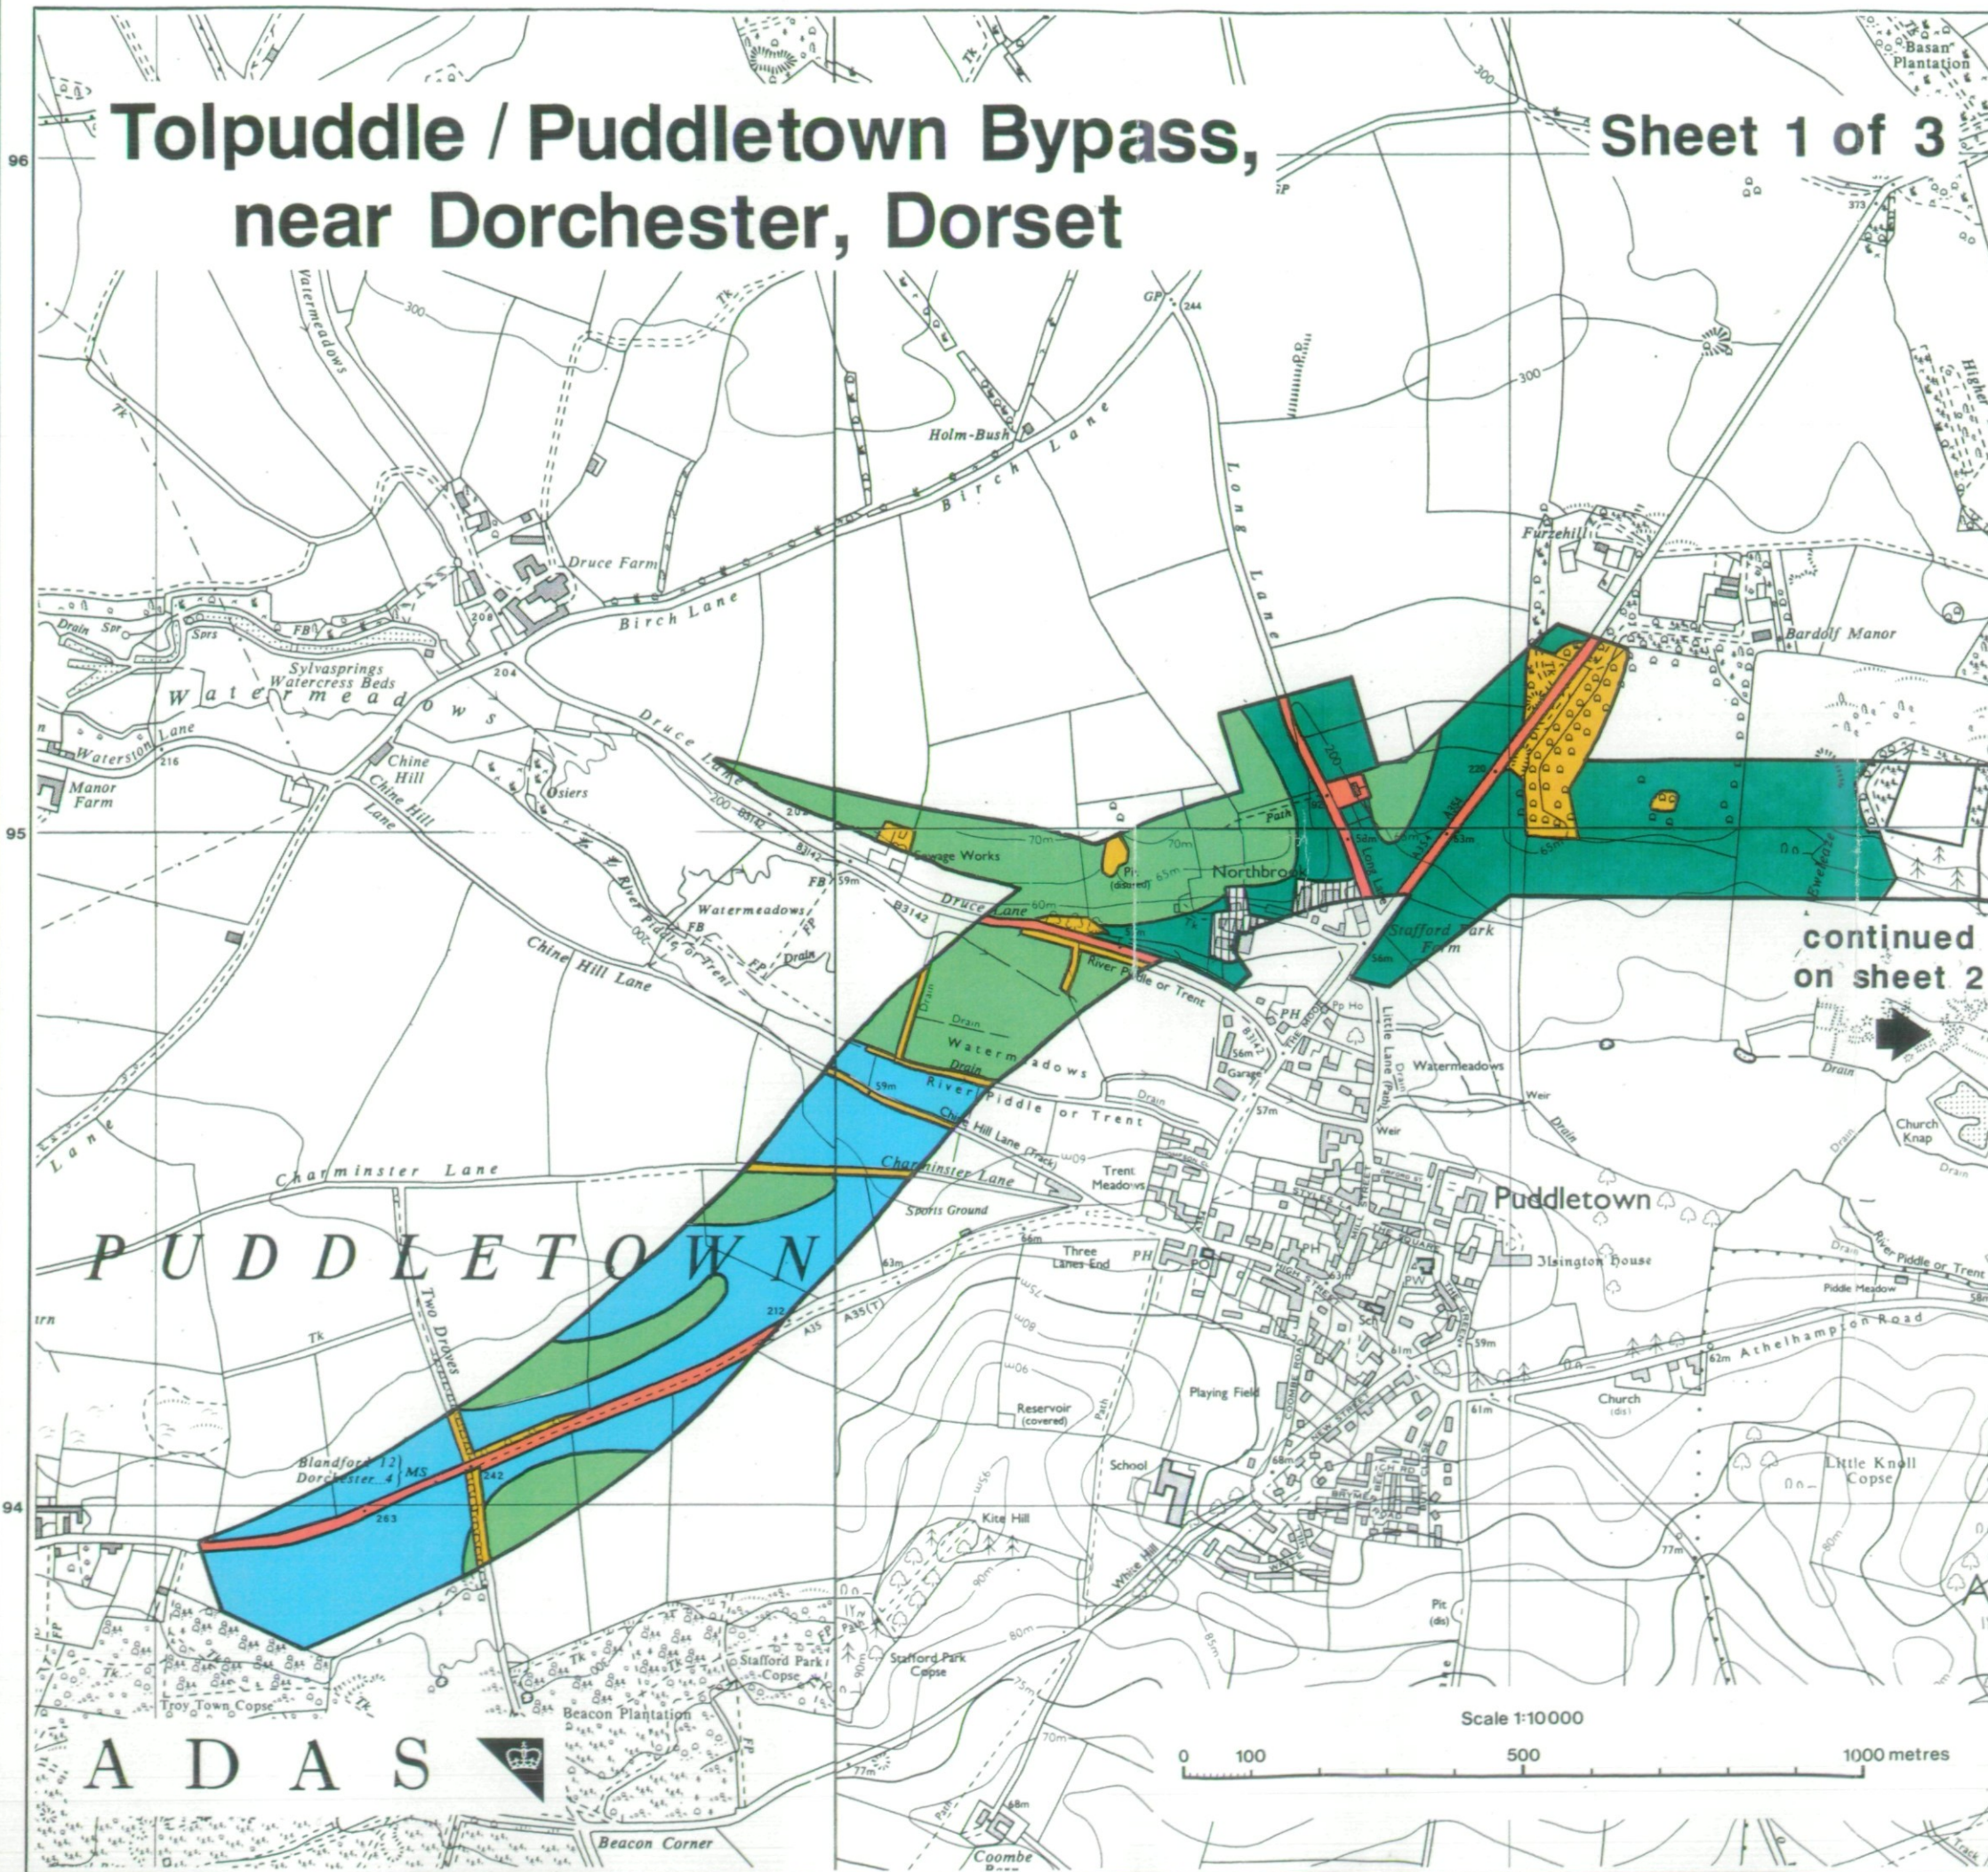

Tolpuddle / Puddletown Bypass, near Dorchester, Dorset

Sheet 1 of 3

Ministry of Agriculture, Fisheries and Food Agricultural Land Classification

Agricultural Land			
ALC grade	Agricultural land quality	Degree of limitation	
Grade 1	Excellent	None or very minor	
Grade 2	Very good	Minor	
Grade 3a	Good	Moderate	
Grade 3b	Moderate	Moderate to severe	
Grade 4	Poor	Severe	
Grade 5	Very poor	Very severe	