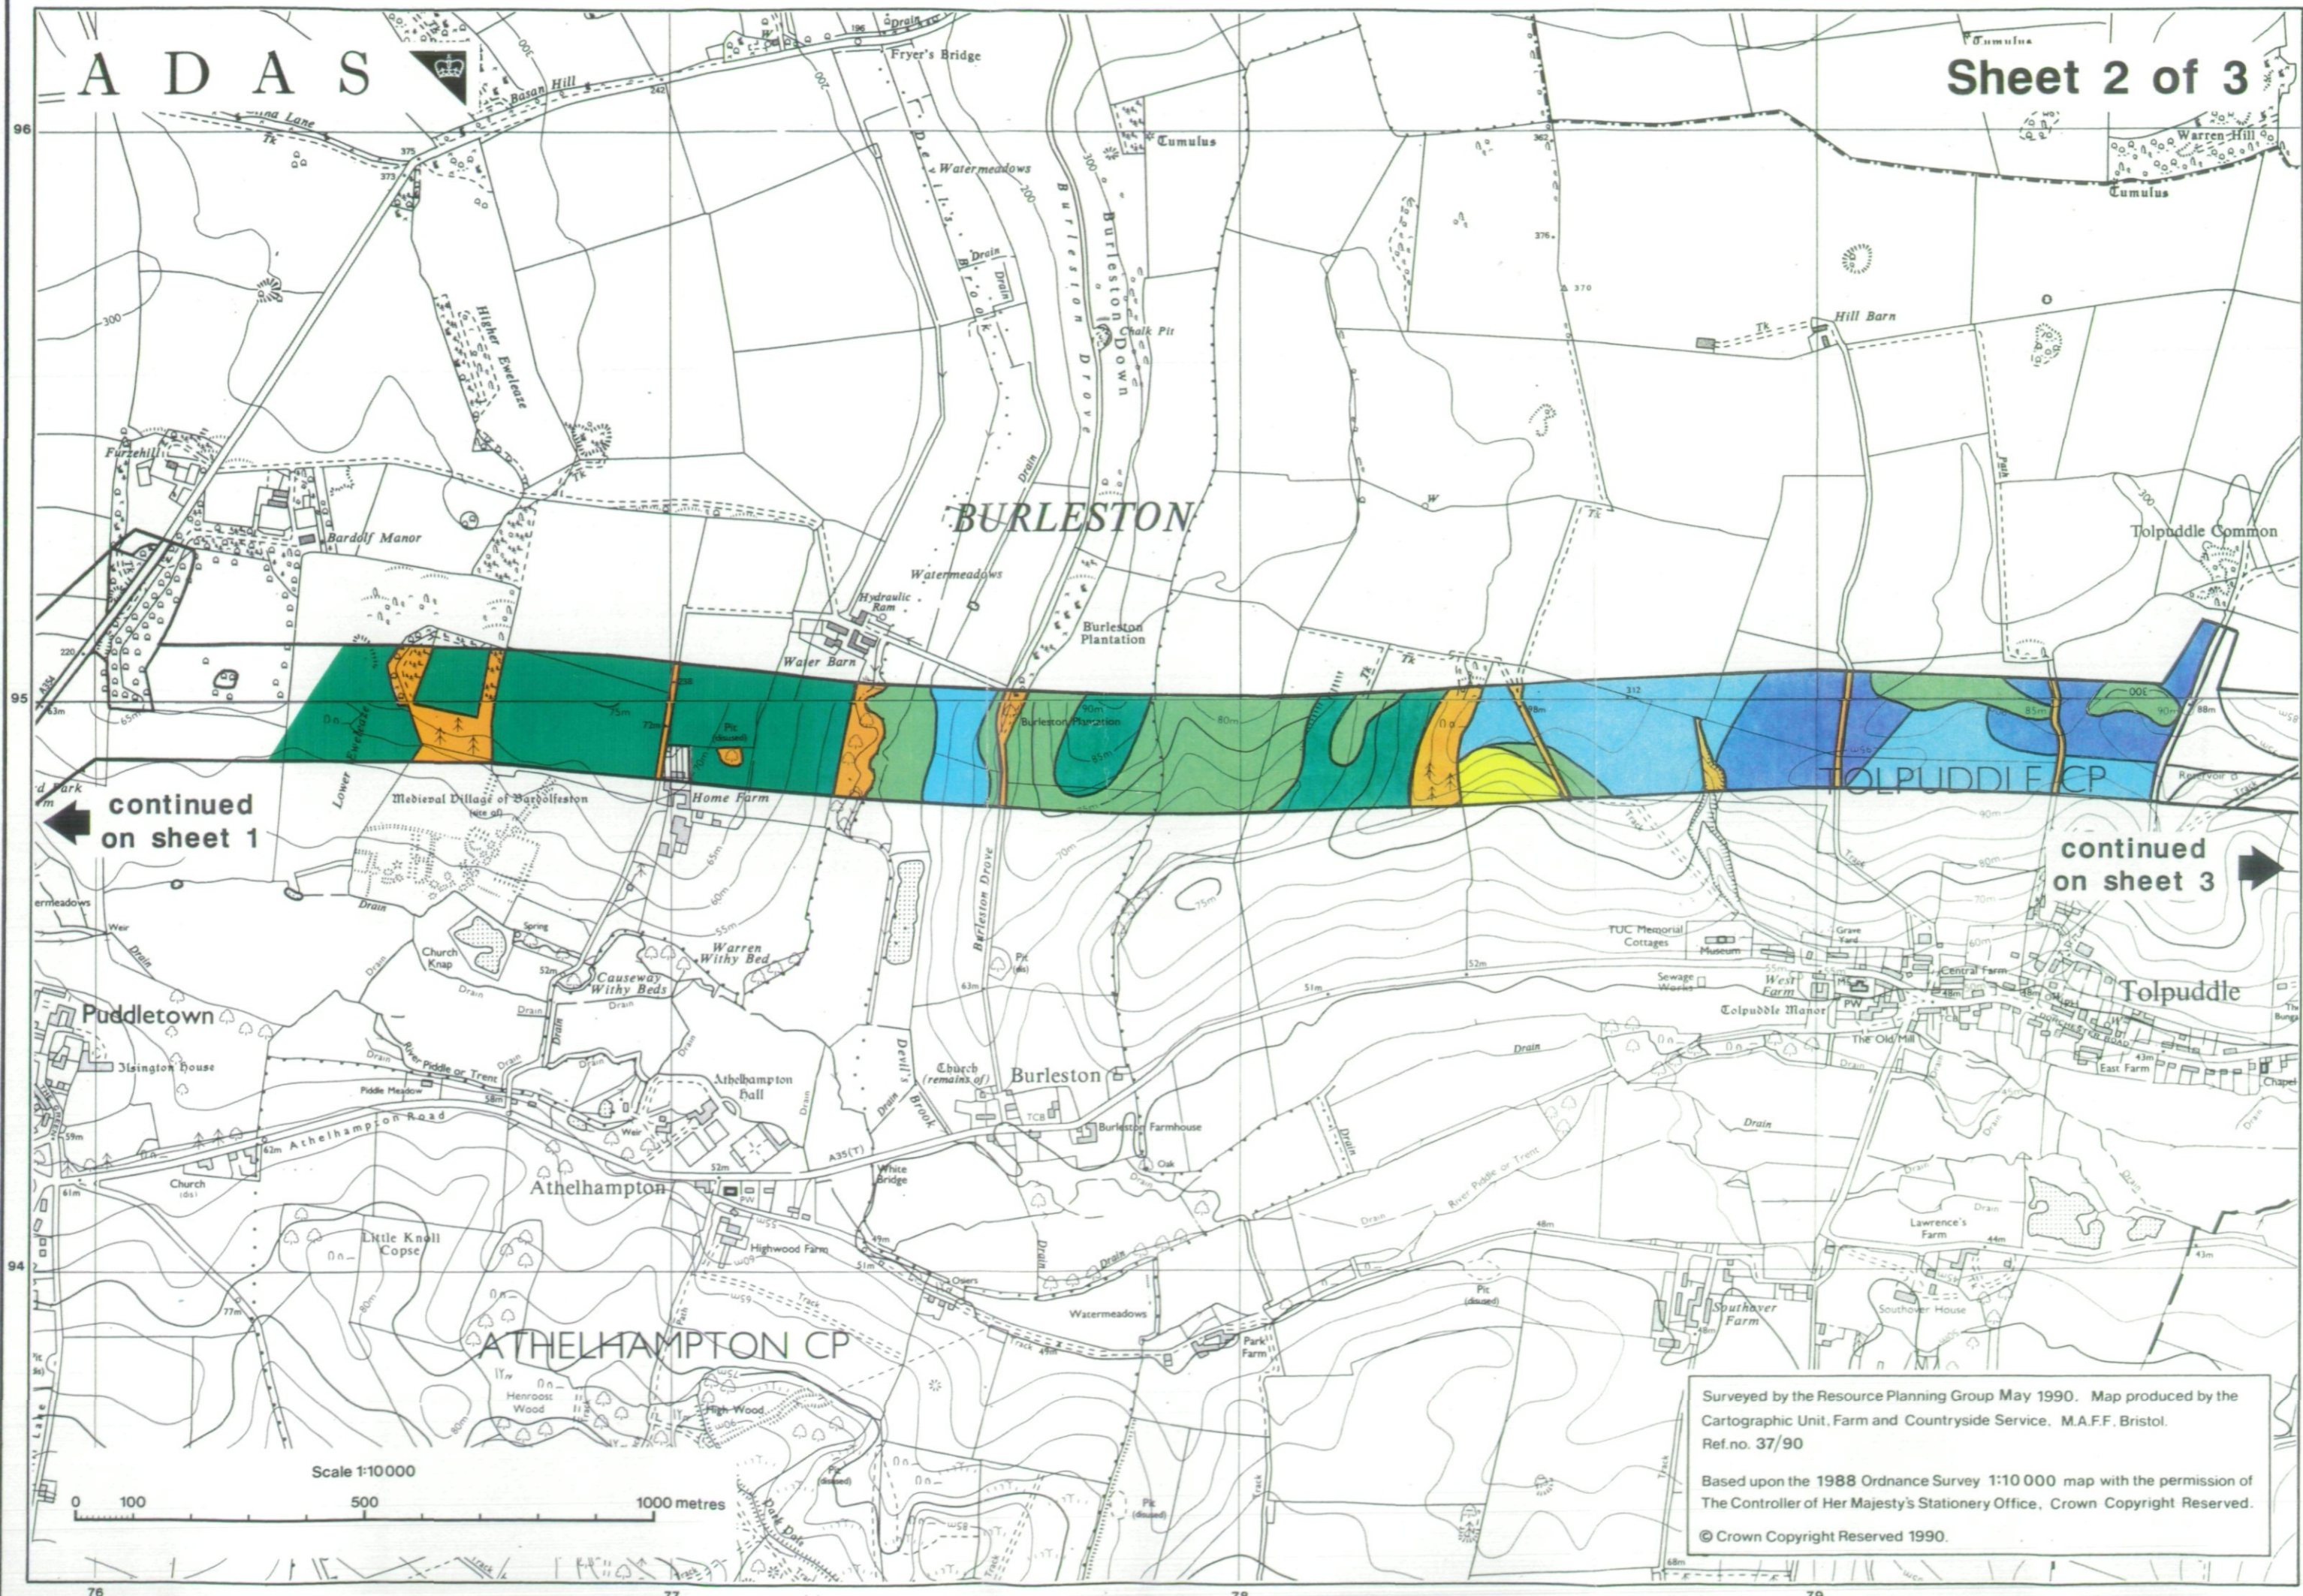

Surveyed by the Resource Planning Group May 1990. Map produced by the Cartographic Unit, Farm and Countryside Service, M.A.F.F. Bristol. Ref.no. 37/90

Based upon the 1988 Ordnance Survey 1:10 000 map with the permission of The Controller of Her Majesty's Stationery Office, Crown Copyright Reserved.

© Crown Copyright Reserved 1990.

A D A S

Scale 1:10000
0 100 500 1000 metres

A D A S

Sheet 2 of 3

continued on sheet 1

continued on sheet 3

Surveyed by the Resource Planning Group May 1990. Map produced by the Cartographic Unit, Farm and Countryside Service, M.A.F.F. Bristol. Ref.no. 37/90

Based upon the 1988 Ordnance Survey 1:10 000 map with the permission of The Controller of Her Majesty's Stationery Office. Crown Copyright Reserved.

© Crown Copyright Reserved 1990.

← continued on sheet 2