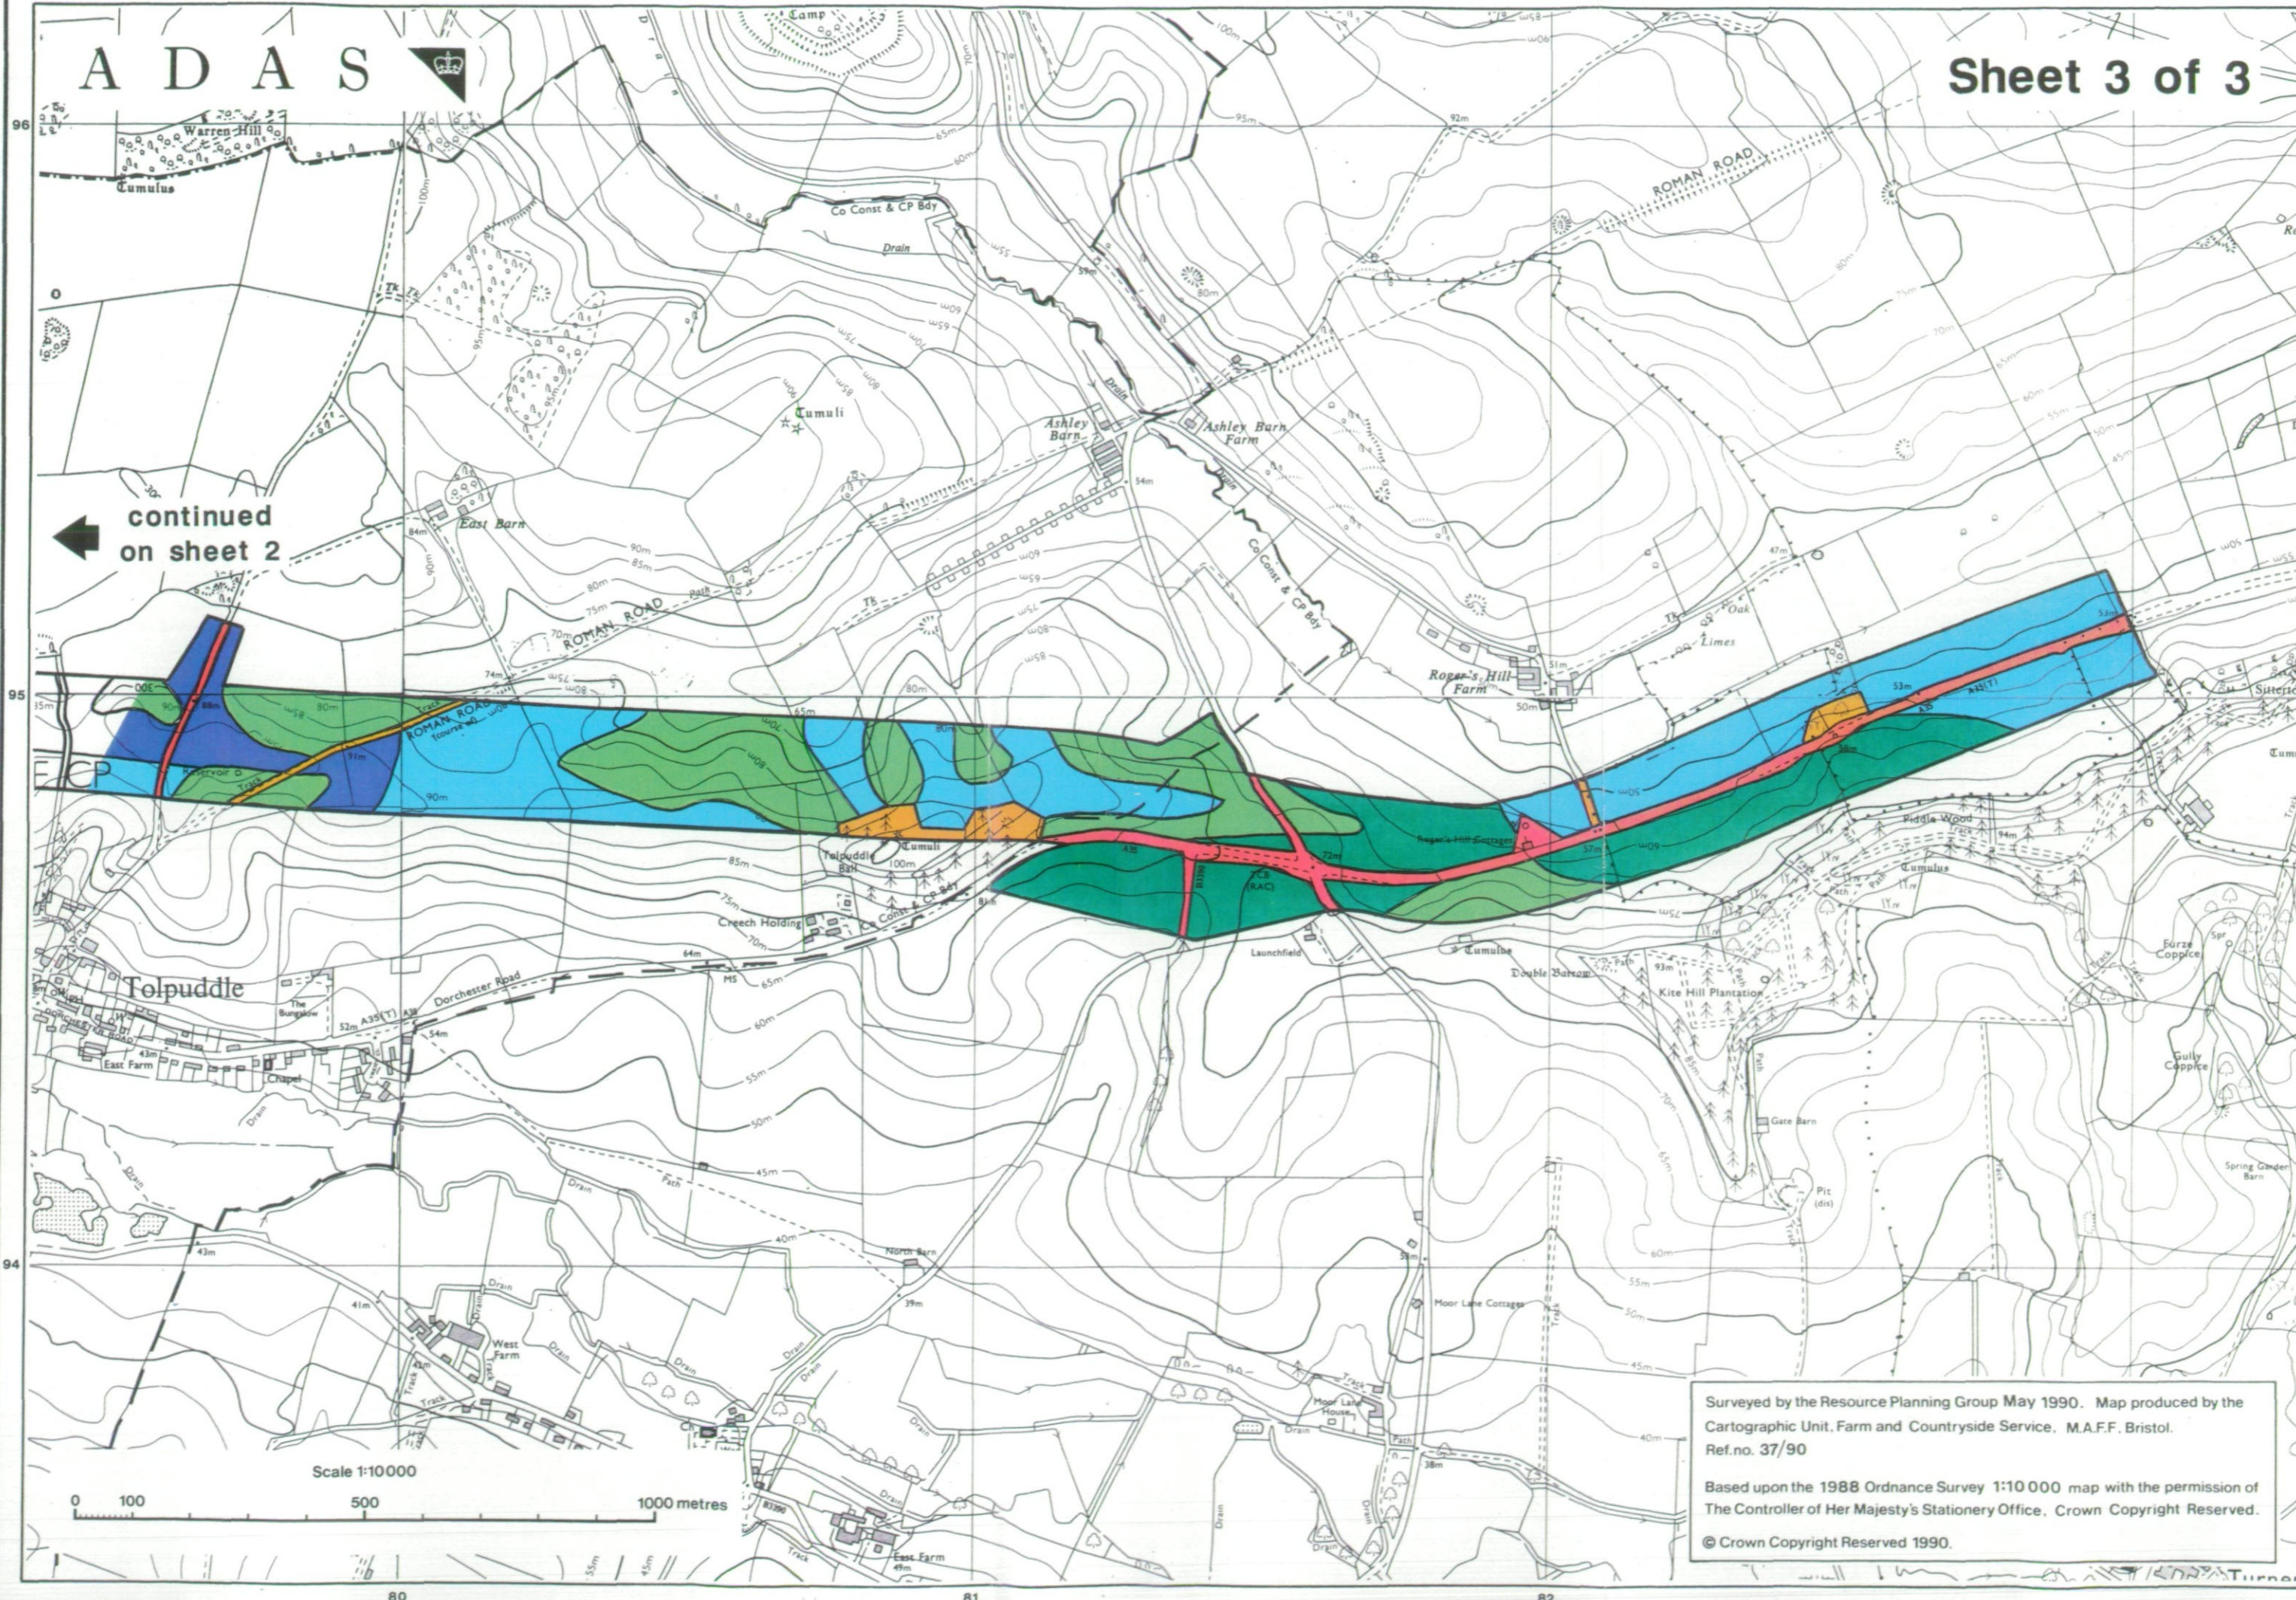

Surveyed by the Resource Planning Group May 1990. Map produced by the Cartographic Unit, Farm and Countryside Service, M.A.F.F. Bristol. Ref.no. 37/90

Based upon the 1988 Ordnance Survey 1:10 000 map with the permission of The Controller of Her Majesty's Stationery Office, Crown Copyright Reserved.

© Crown Copyright Reserved 1990.

A D A S

Scale 1:10000
0 100 500 1000 metres

A D A S

Sheet 2 of 3

continued on sheet 1

continued on sheet 3

Surveyed by the Resource Planning Group May 1990. Map produced by the Cartographic Unit, Farm and Countryside Service, M.A.F.F. Bristol. Ref.no. 37/90

Based upon the 1988 Ordnance Survey 1:10 000 map with the permission of The Controller of Her Majesty's Stationery Office. Crown Copyright Reserved.

© Crown Copyright Reserved 1990.

← continued on sheet 2