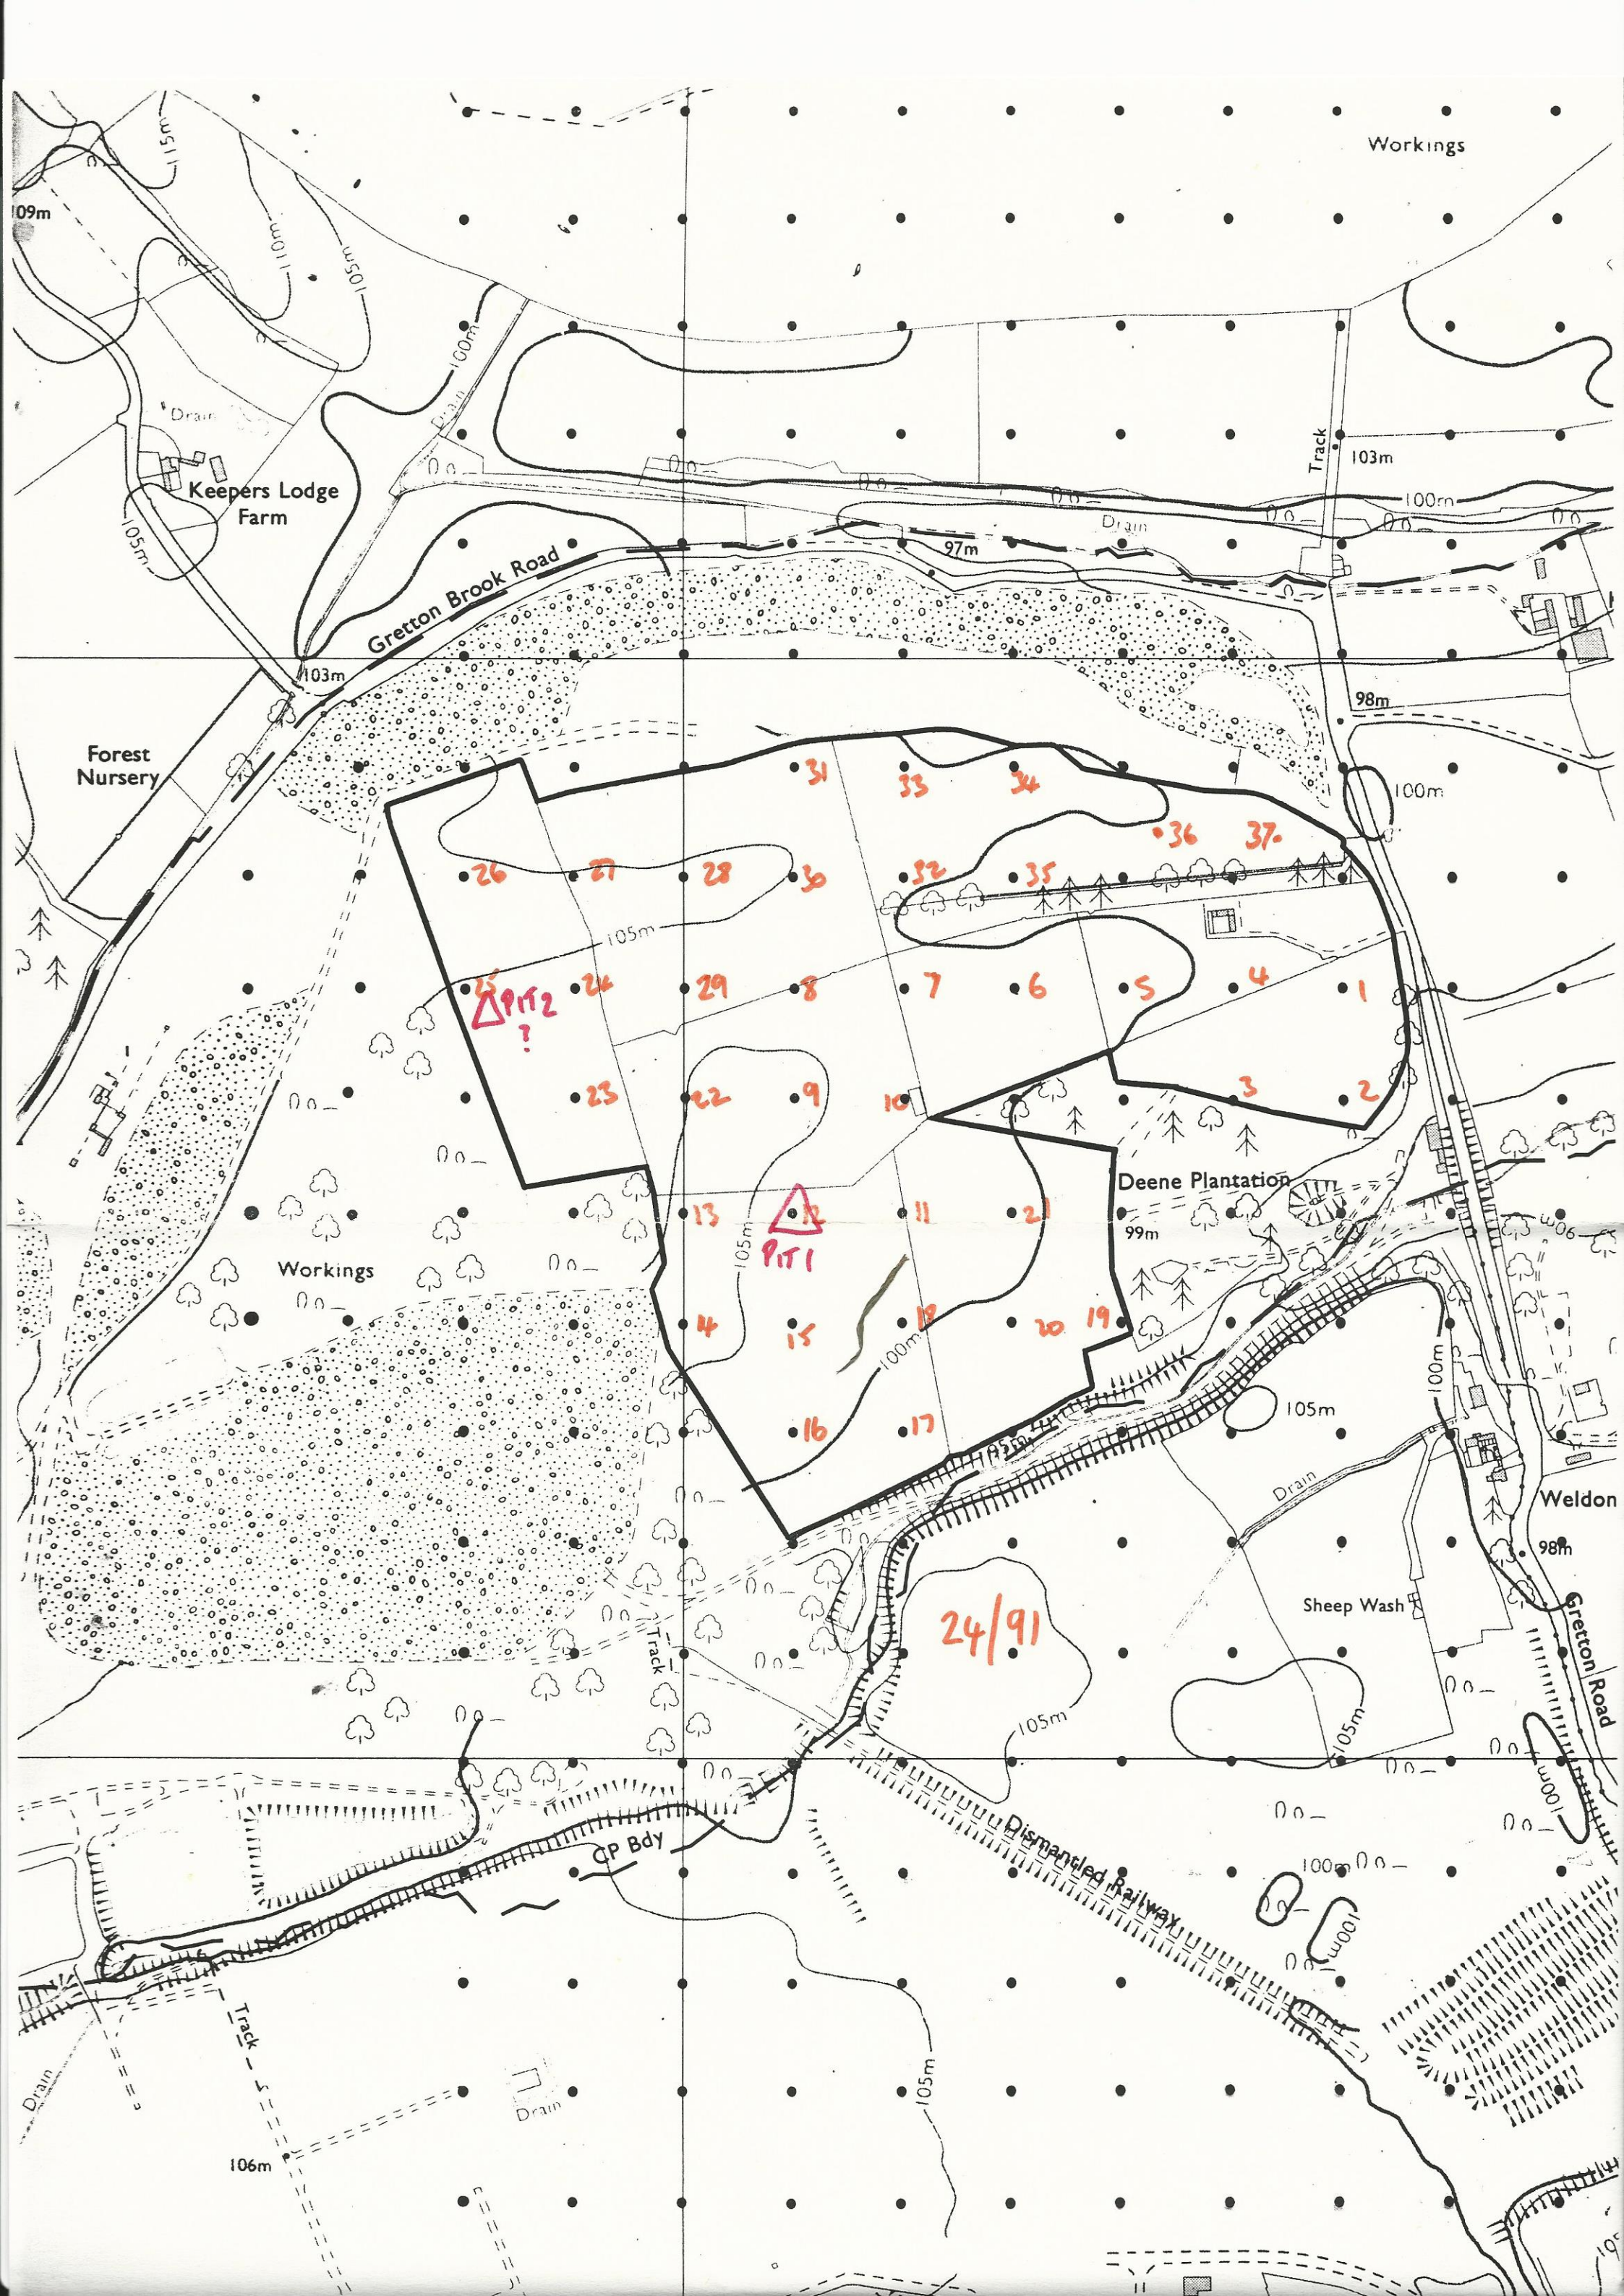

### NON AGRICULTURAL LAND

Land predominantly in urban use

Other land primarily in non-agricultural use

\* Land in this category does not occur on this map

SOURCE MAPS Base maps taken from the O.S. 1:10000  
SP99SW

This map is accurate only at the scale shown.  
Any enlargement could be misleading

Scale 1:10 000

Drawn by the Cartographic Unit,  
Farm & Countryside Service  
Cambridge Ref H 24 91  
Ordnance Survey maps reproduced  
with the permission of the Controller,  
H.M.S.O.  
© Crown Copyright reserved 1991

Workings

109m

Keepers Lodge Farm

Gretton Brook Road

Track

103m

Drain

97m

98m

100m

Forest Nursery

Workings

Deene Plantation

99m

Weldon

98m