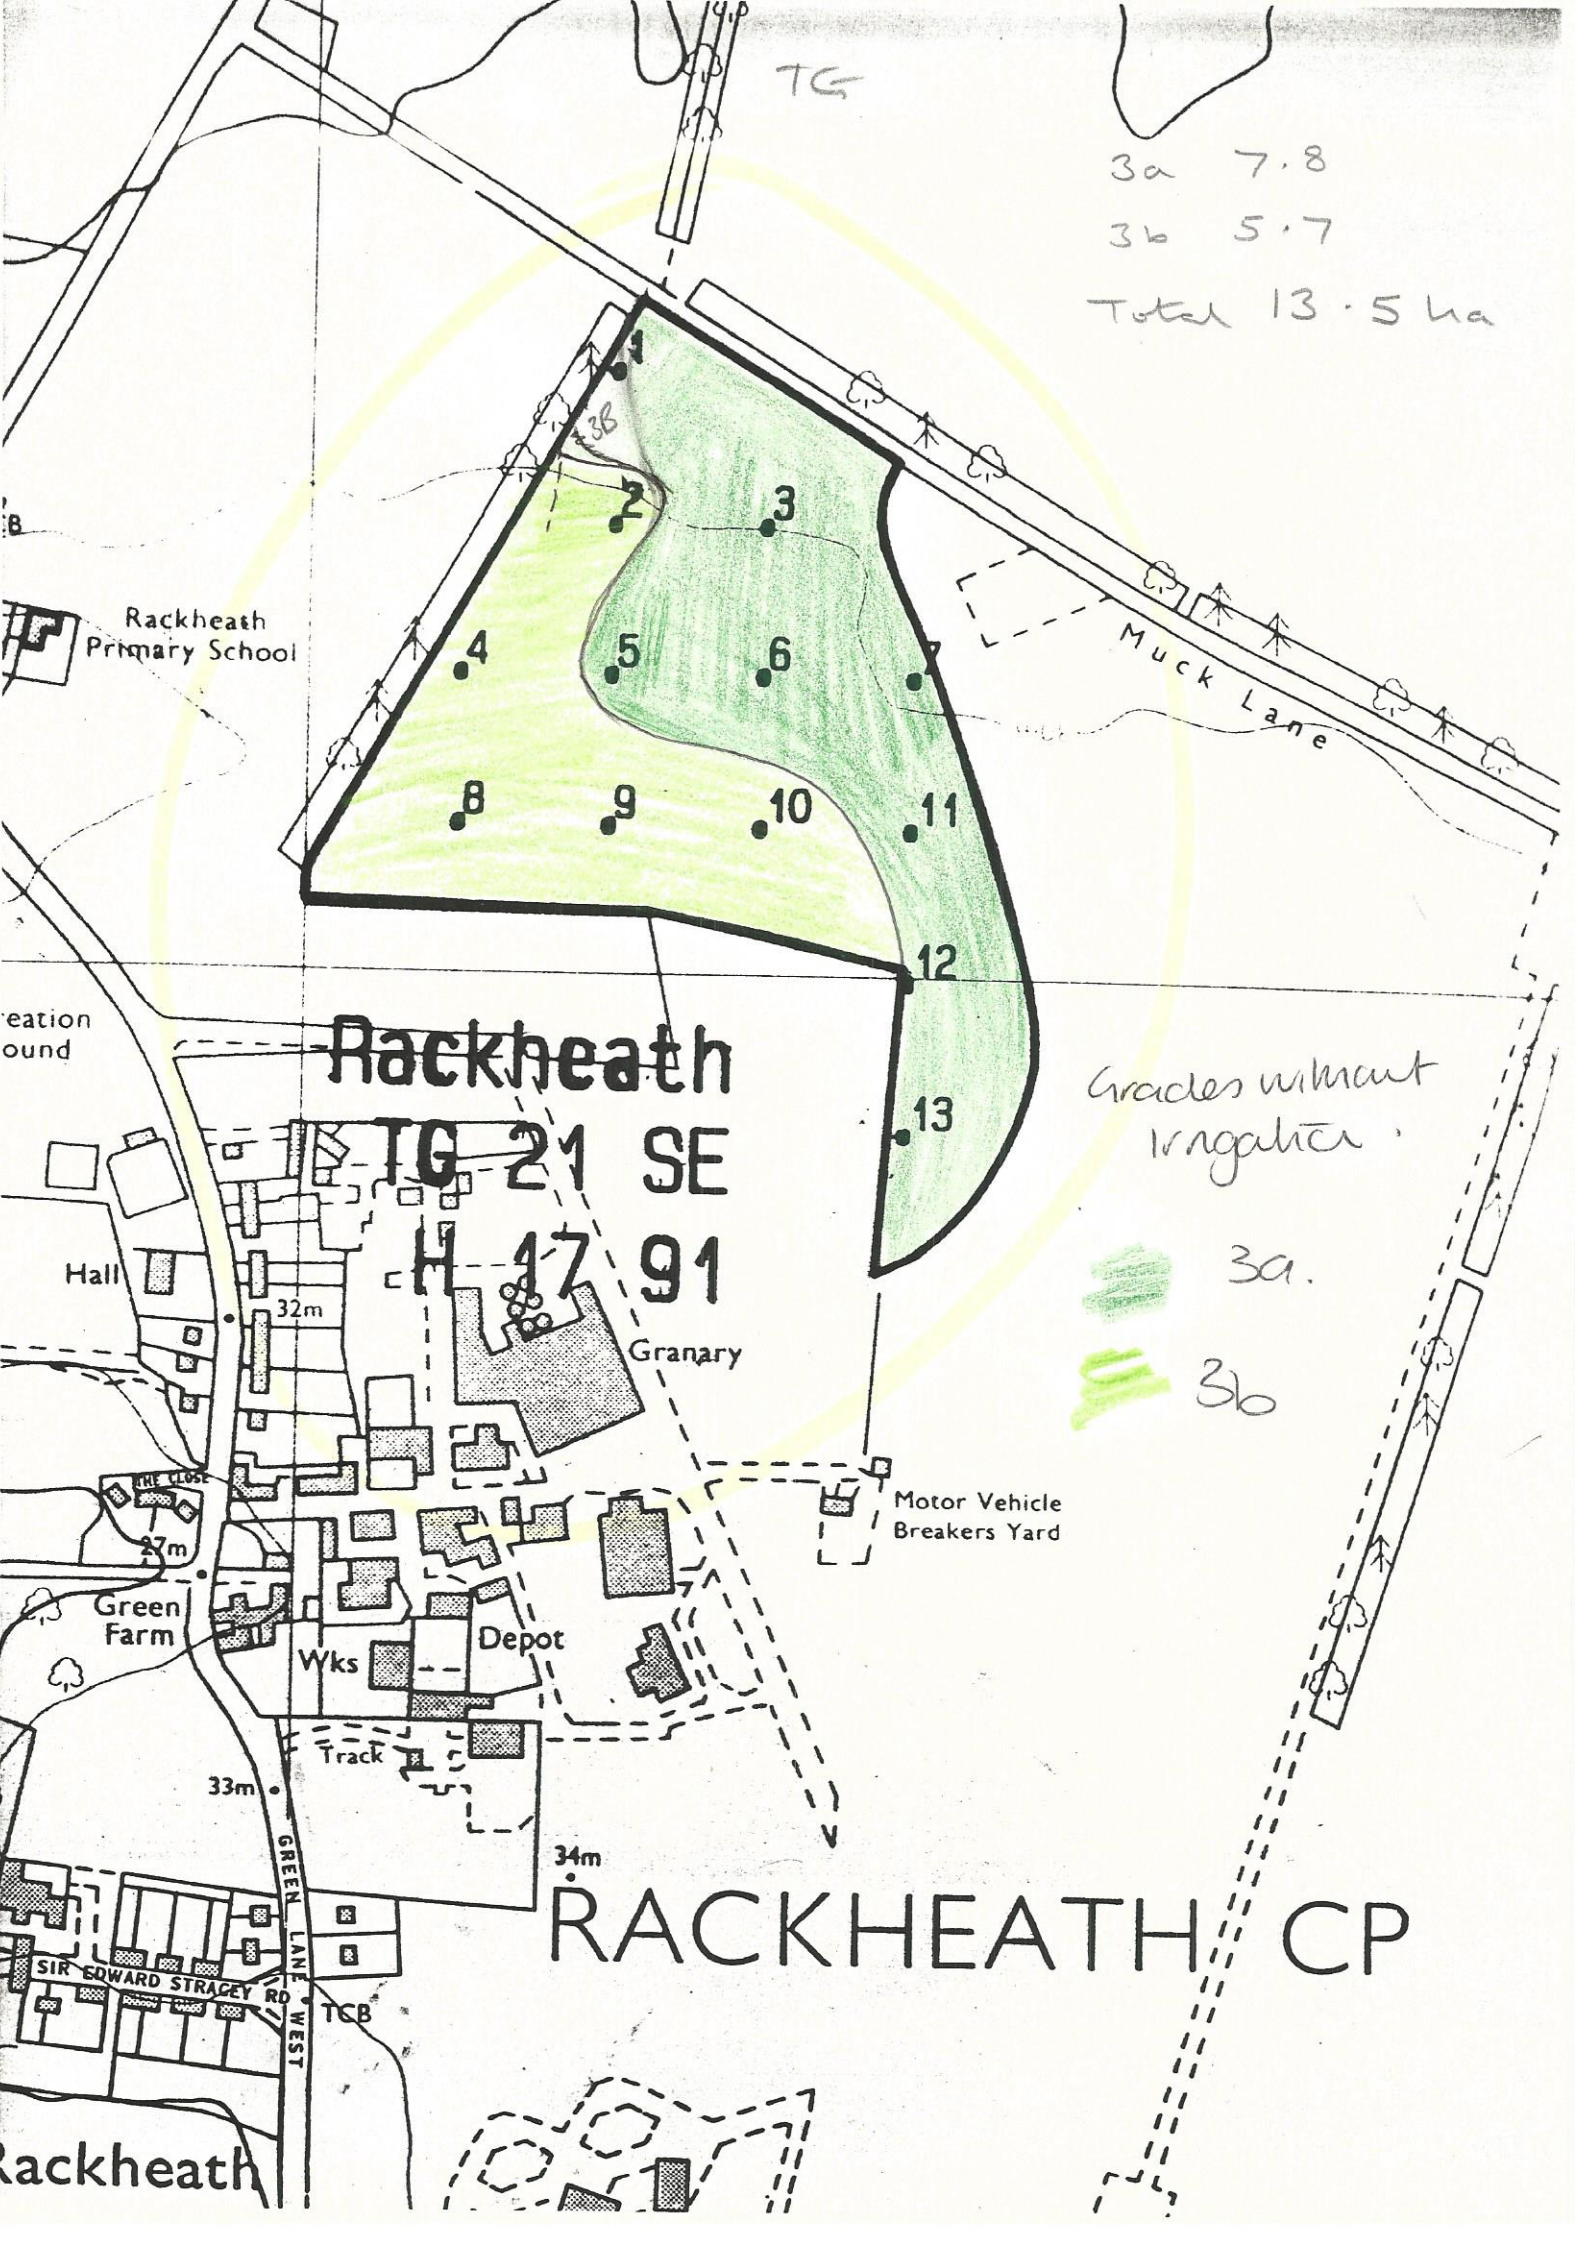

TG

3a 7.8

3b 5.7

Total 13.5 ha

Rackheath Primary School

Muck Lane

recreation ground

Rackheath

3b

Green Farm

Wks

Depot

Track

33m

34m

RACKHEATH CP

SIR EDWARD STRACEY RD

GREEN LANE WEST

TCB

Rackheath

Rackheath Primary School

Muck Lane

Rackheath
TG 21 SE
H 17 91

Granary