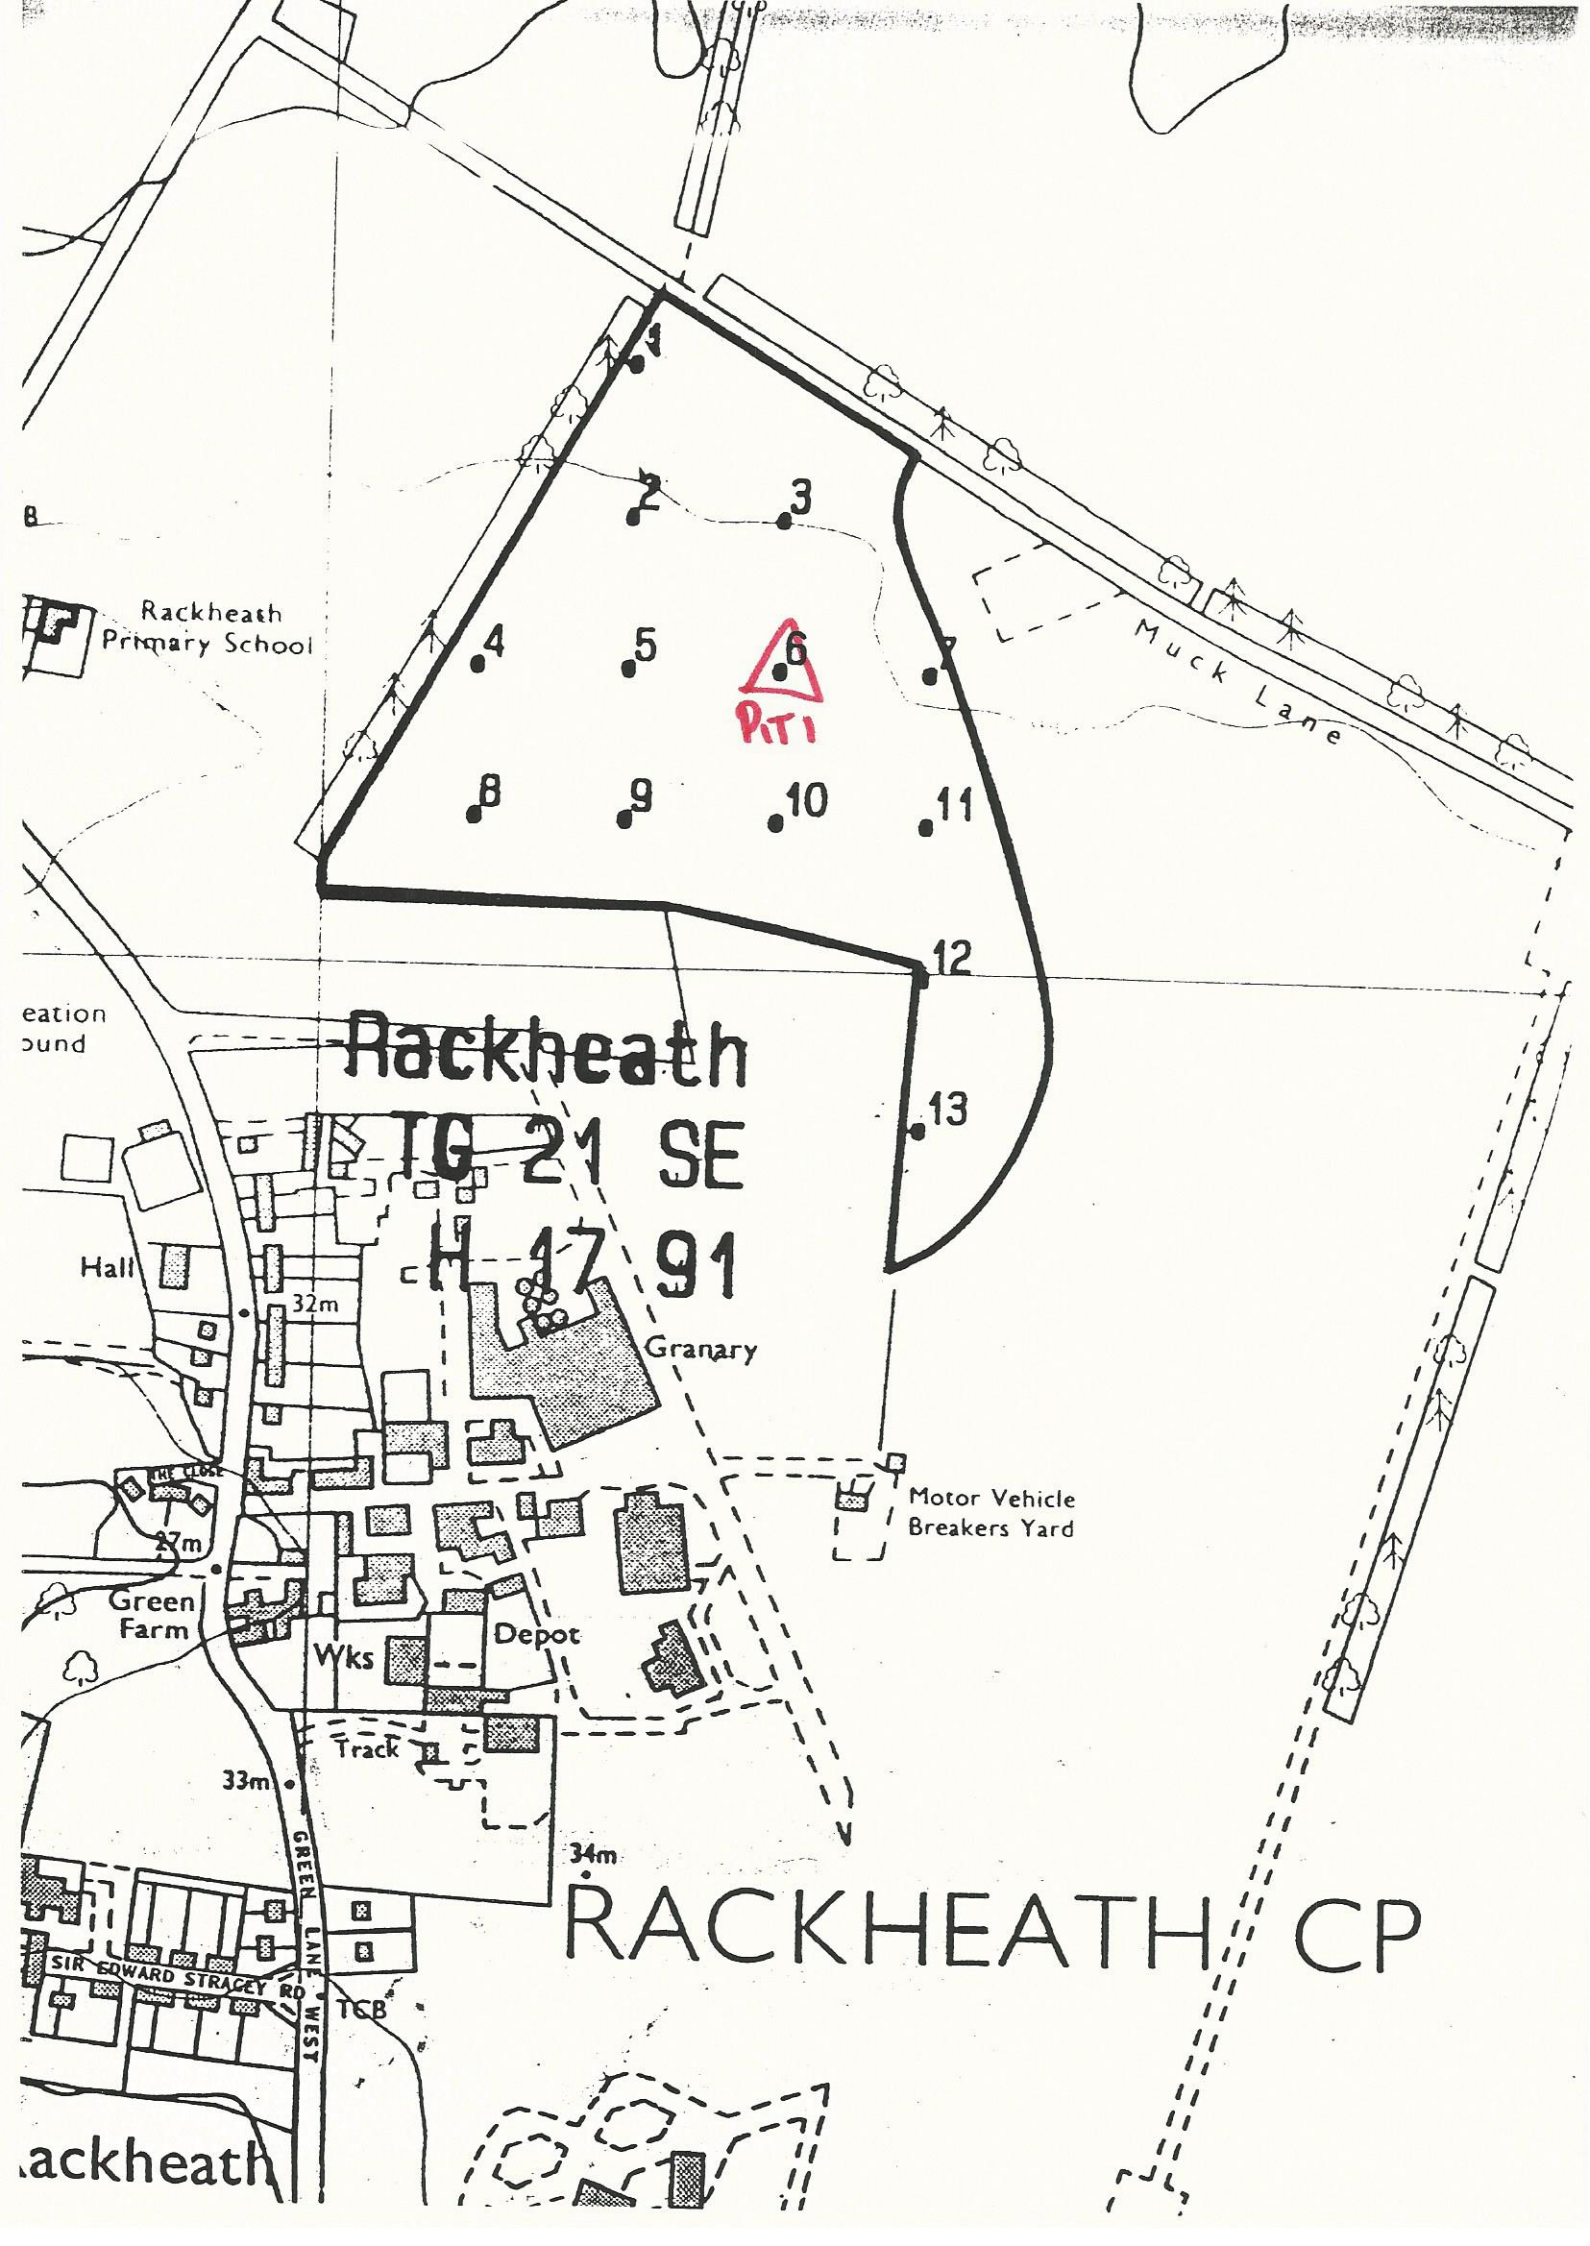

TG

3a 7.8

3b 5.7

Total 13.5 ha

Rackheath Primary School

Muck Lane

recreation ground

Rackheath

3b

Green Farm

Wks

Depot

Track

33m

34m

RACKHEATH CP

SIR EDWARD STRACEY RD

GREEN LANE WEST

TCB

Rackheath

Rackheath Primary School

Muck Lane

Rackheath
TG 21 SE
H 17 91

Granary

Motor Vehicle Breakers Yard

Green Farm

Wks

Depot

Track

34m

RACKHEATH CP

Rackheath