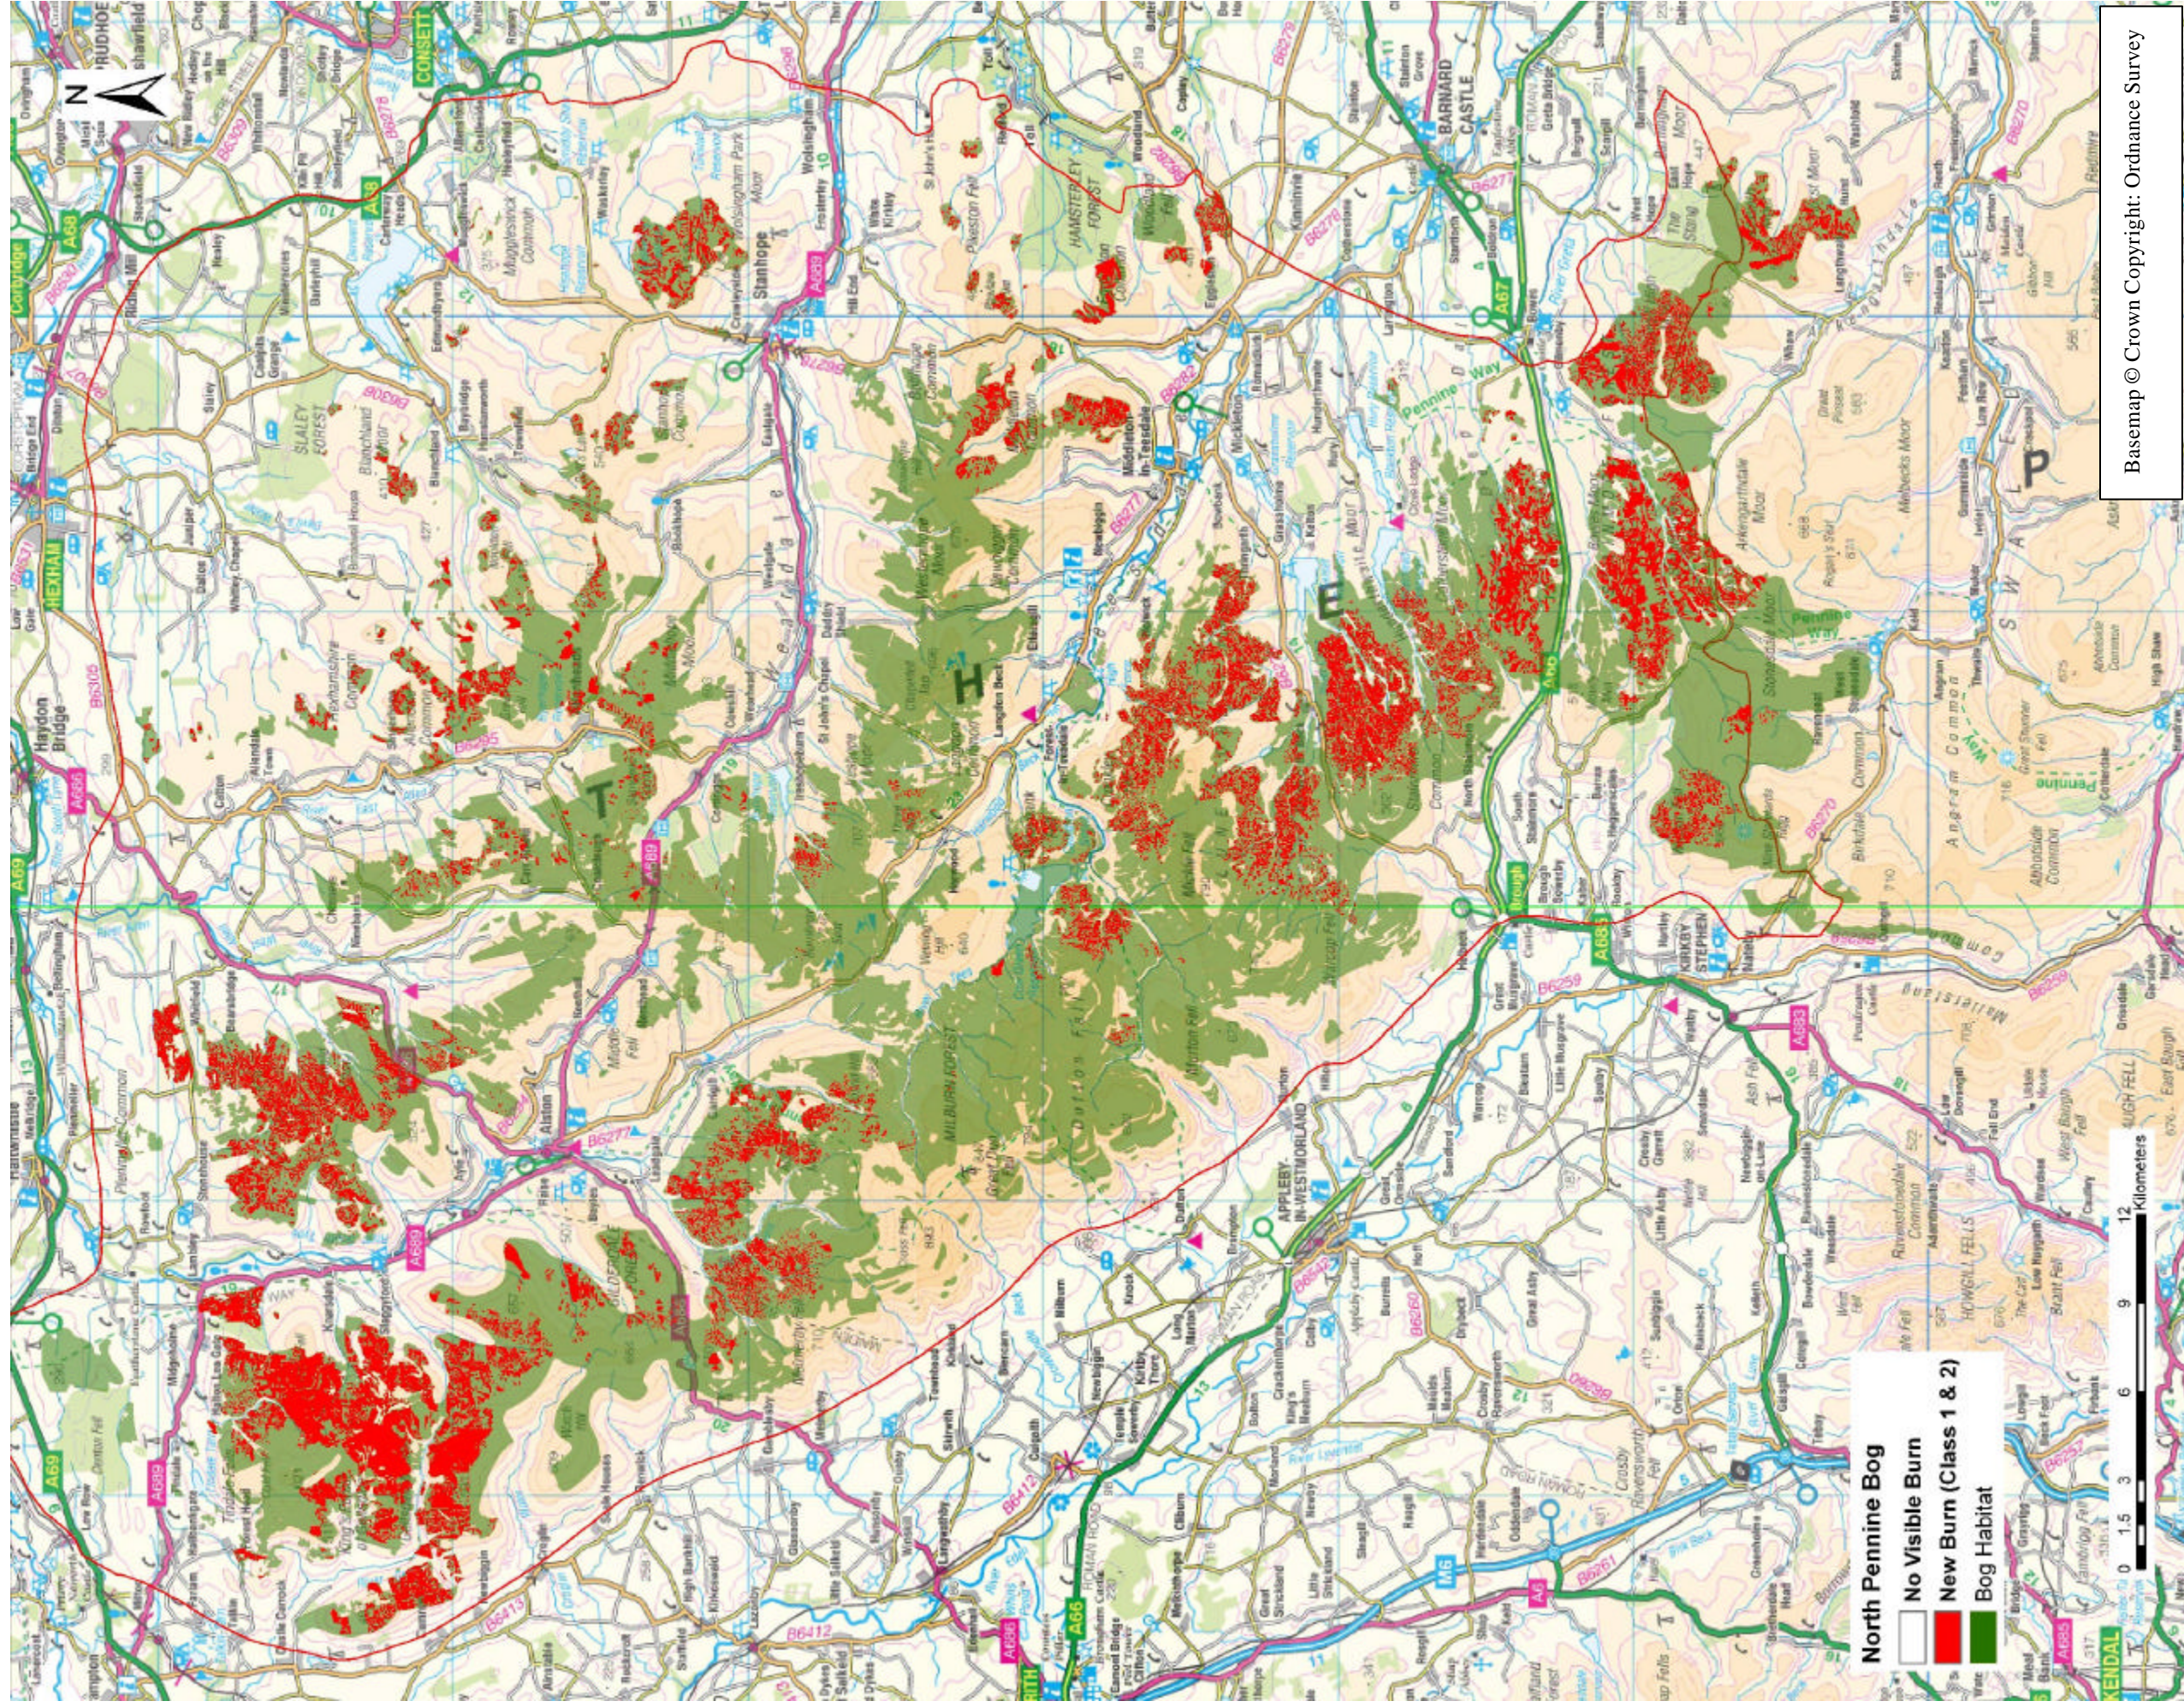

Appendix 2: Burn summaries in North Pennines AONB: Bog habitat

- Figure A2.1 Classified points: New Burn (Classes 1 & 2)
Figure A2.2. New Burn intensity:100m summary
Figure A2.3. New Burn intensity 1 km summary

Figure A2.1. Classified points: New burn (classes 1 & 2) in North Pennines AONB: Bog habitat
see accuracy comments in 2.2

Figure A2.2. 100m summary of intensity of new burn (classes 1 & 2) in North Pennines AONB: English Nature Bog habitat *see accuracy comments in 2.2*

Figure A2.3. 1km summary of intensity of new burn (classes 1 & 2) in North Pennines AONB: English Nature Bog habitat
see accuracy comments in 2.2