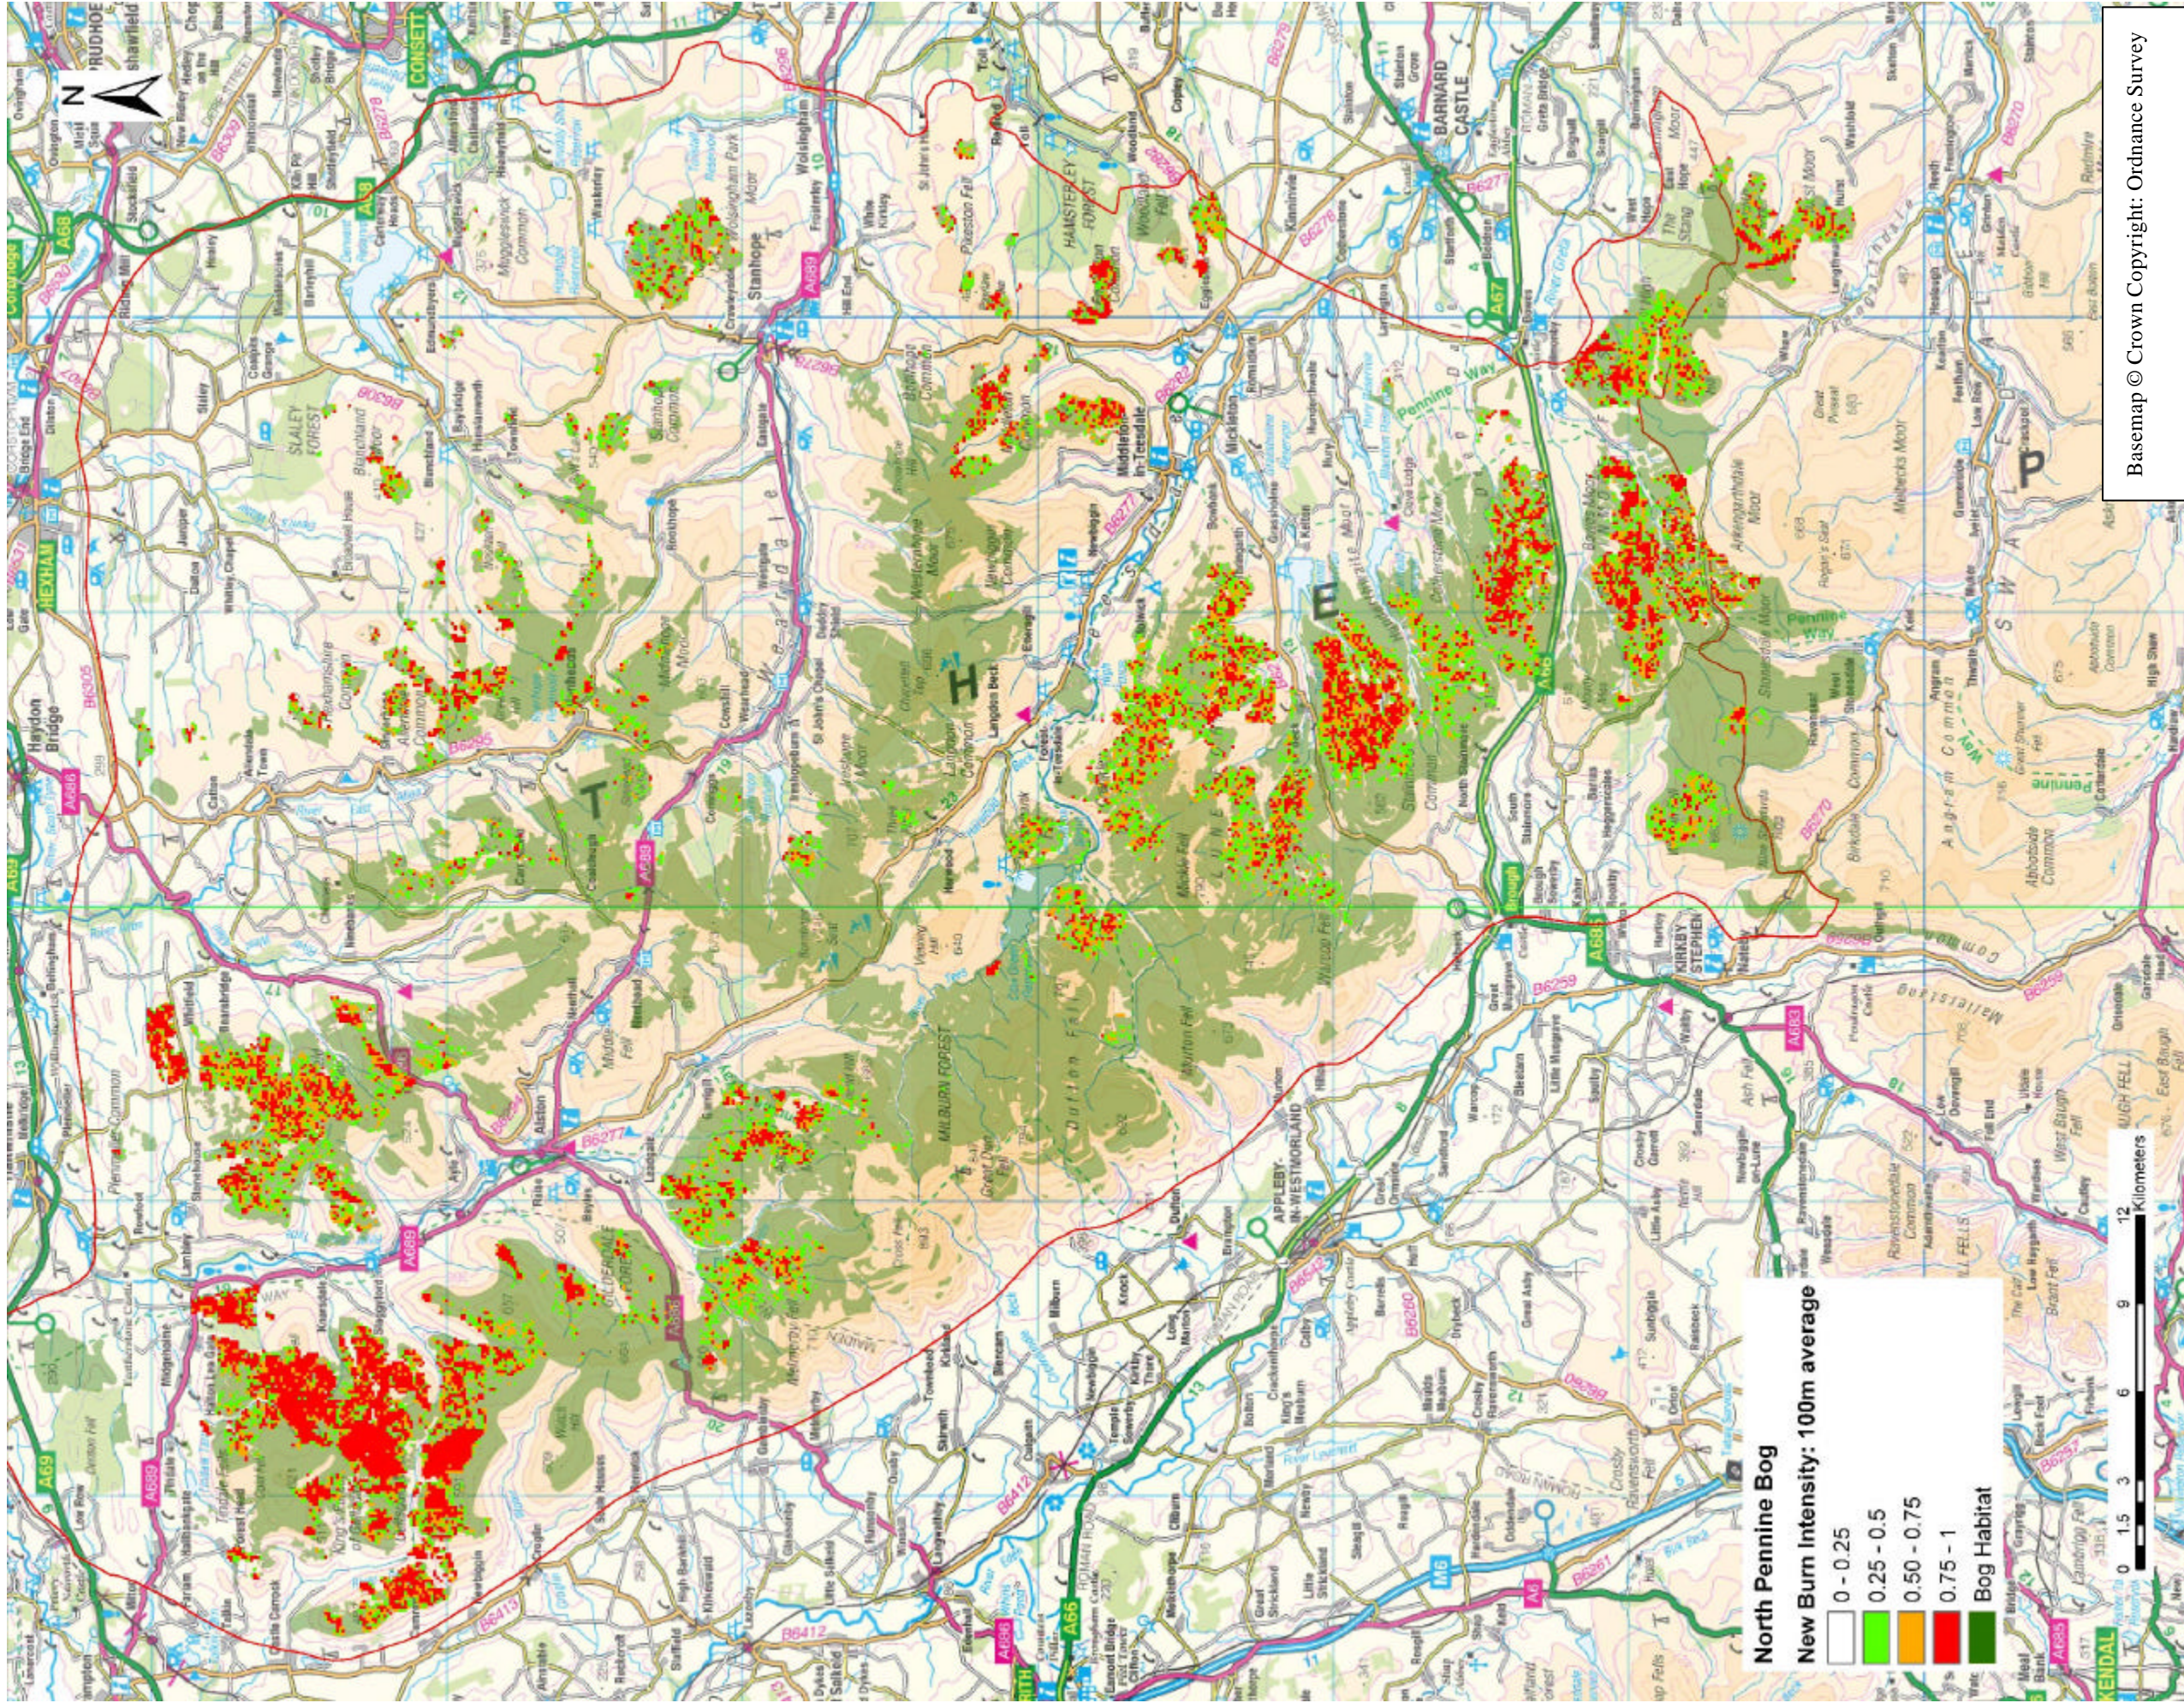

Appendix 2: Burn summaries in North Pennines AONB: Bog habitat

- Figure A2.1 Classified points: New Burn (Classes 1 & 2)
Figure A2.2. New Burn intensity:100m summary
Figure A2.3. New Burn intensity 1 km summary

Figure A2.1. Classified points: New burn (classes 1 & 2) in North Pennines AONB: Bog habitat
see accuracy comments in 2.2

Figure A2.2. 100m summary of intensity of new burn (classes 1 & 2) in North Pennines AONB: English Nature Bog habitat *see accuracy comments in 2.2*

Figure A2.3. 1km summary of intensity of new burn (classes 1 & 2) in North Pennines AONB: English Nature Bog habitat
see accuracy comments in 2.2