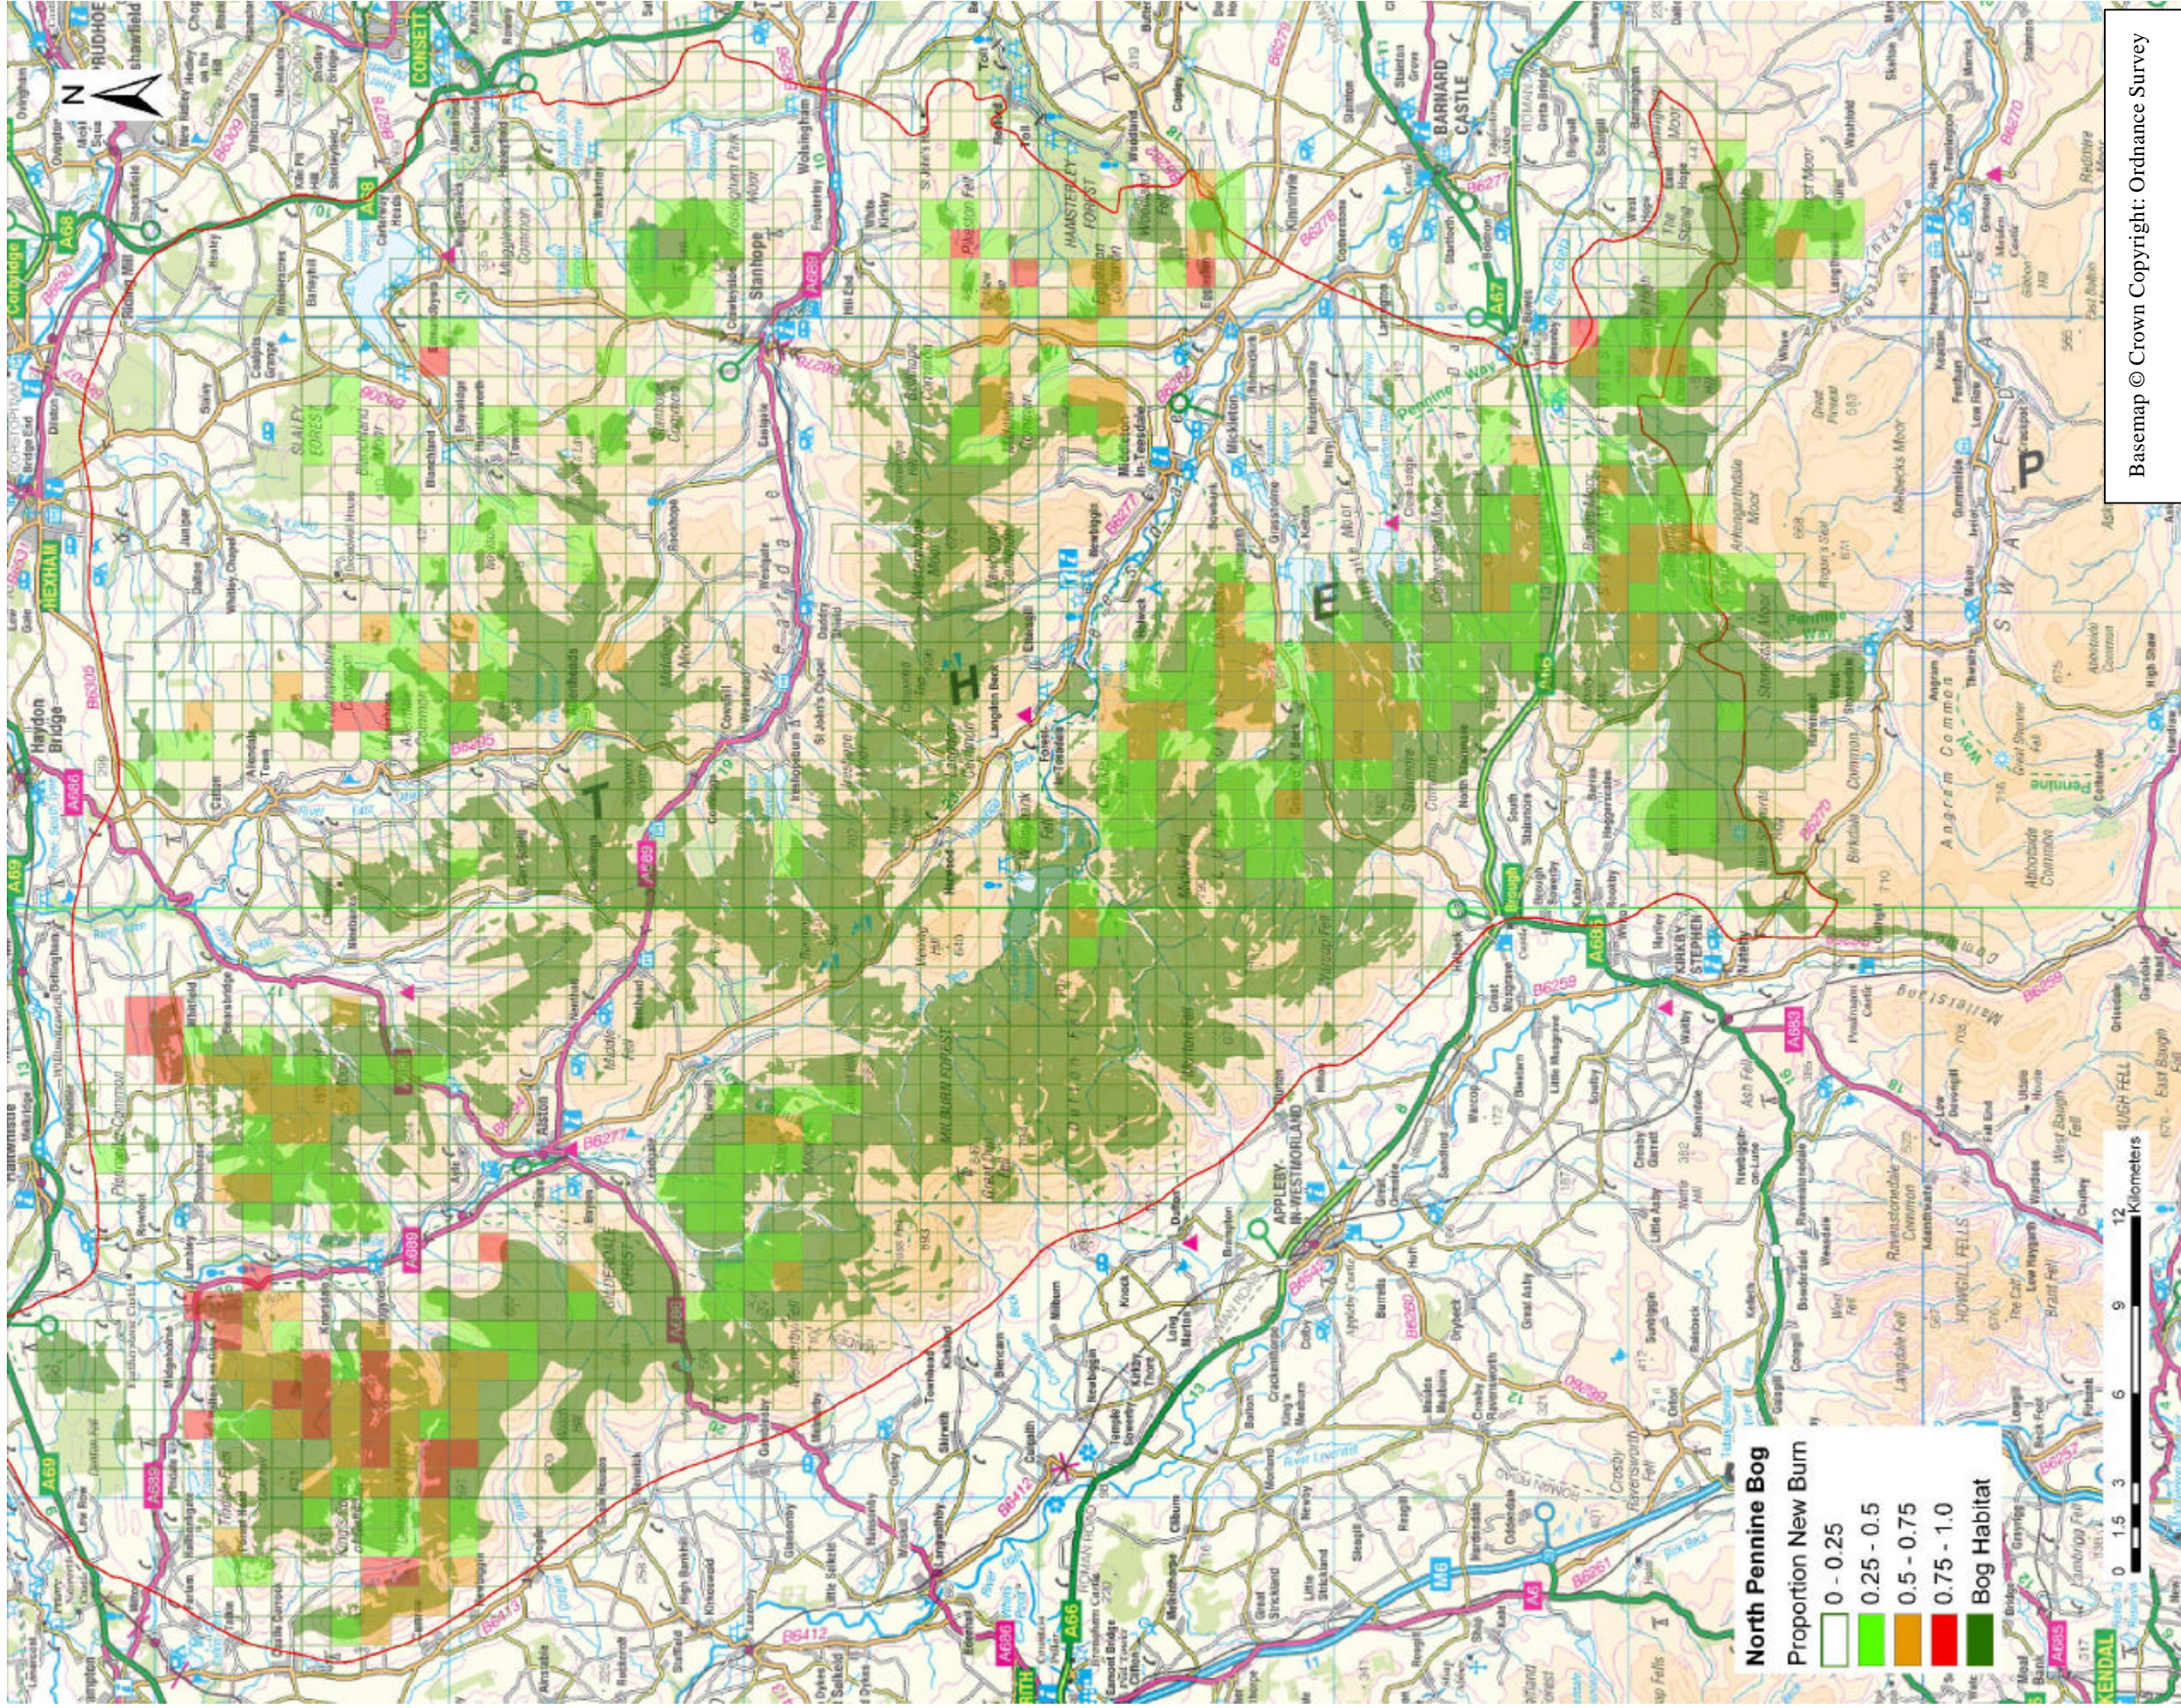

Appendix 2: Burn summaries in North Pennines AONB: Bog habitat

- Figure A2.1 Classified points: New Burn (Classes 1 & 2)
Figure A2.2. New Burn intensity:100m summary
Figure A2.3. New Burn intensity 1 km summary

Figure A2.1. Classified points: New burn (classes 1 & 2) in North Pennines AONB: Bog habitat
see accuracy comments in 2.2

Figure A2.2. 100m summary of intensity of new burn (classes 1 & 2) in North Pennines AONB: English Nature Bog habitat *see accuracy comments in 2.2*

Figure A2.3. 1km summary of intensity of new burn (classes 1 & 2) in North Pennines AONB: English Nature Bog habitat
see accuracy comments in 2.2