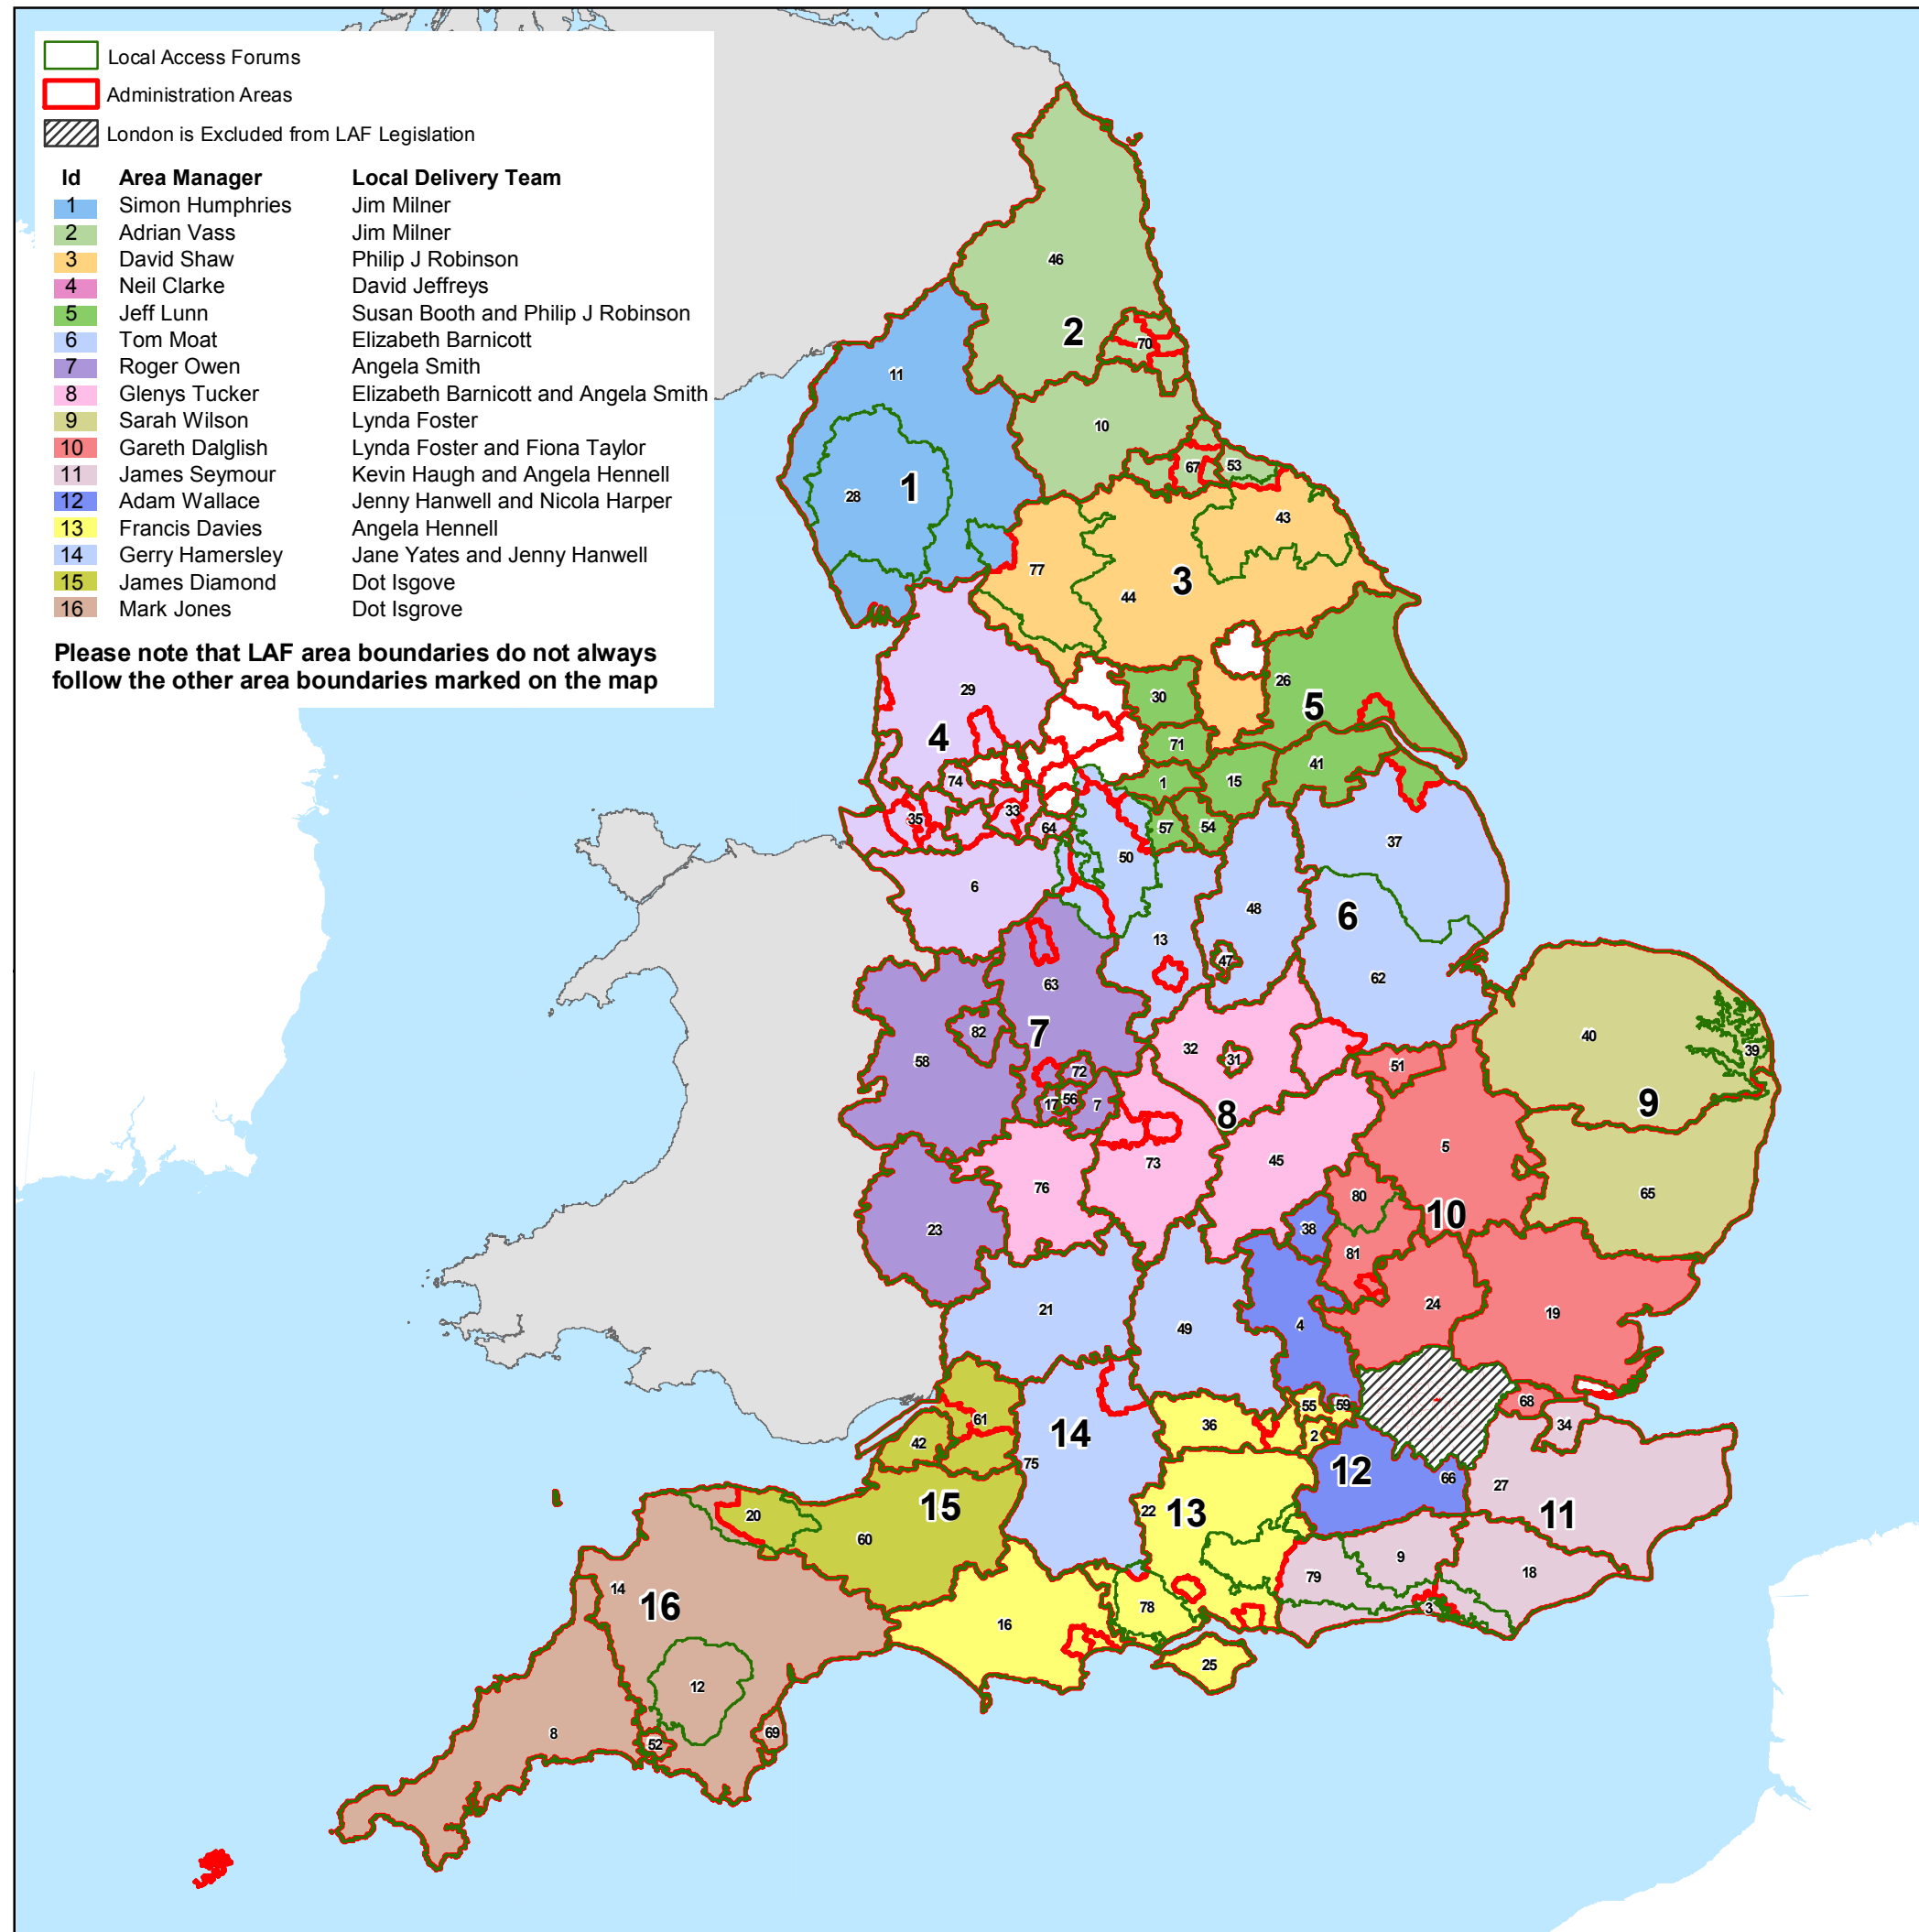

Local Access Forums, Area Managers & Local Delivery Team

- Local Access Forums
- Administration Areas
- London is Excluded from LAF Legislation

Id	Area Manager	Local Delivery Team
1	Simon Humphries	Jim Milner
2	Adrian Vass	Jim Milner
3	David Shaw	Philip J Robinson
4	Neil Clarke	David Jeffreys
5	Jeff Lunn	Susan Booth and Philip J Robinson
6	Tom Moat	Elizabeth Barnicott
7	Roger Owen	Angela Smith
8	Glenys Tucker	Elizabeth Barnicott and Angela Smith
9	Sarah Wilson	Lynda Foster
10	Gareth Dalglish	Lynda Foster and Fiona Taylor
11	James Seymour	Kevin Haugh and Angela Hennell
12	Adam Wallace	Jenny Hanwell and Nicola Harper
13	Francis Davies	Angela Hennell
14	Gerry Hamersley	Jane Yates and Jenny Hanwell
15	James Diamond	Dot Isgove
16	Mark Jones	Dot Isgrove

Please note that LAF area boundaries do not always follow the other area boundaries marked on the map

1. **Ref Local Access Forum Name**
1. 1 Barnsley Local Access Forum
  2. 2 Bracknell Forest Local Countryside Access Forum
  3. 3 Brighton and Hove Local Access Forum
  4. 4 Buckinghamshire Local Access Forum
  5. 5 Cambridgeshire Local Access Forum
  6. 6 Cheshire & Warrington Local Access Forum
  7. 7 City of Birmingham Local Access Forum
  8. 8 Cornwall Countryside Access Forum
  9. 9 West Sussex Local Access Forum
  10. 10 County Durham Local Access Forum
  11. 11 Cumbria Local Access Forum
  12. 12 Dartmoor Access Forum
  13. 13 Derby & Derbyshire Local Access Forum
  14. 14 Devon Countryside Access Forum
  15. 15 Doncaster Local Access Forum
  16. 16 Dorset, Bournemouth and Poole Joint Local Access Forum
  17. 17 Dudley Borough Local Access Forum
  18. 18 East Sussex Local Access Forum
  19. 19 Essex Local Access Forum
  20. 20 Exmoor Local Access Forum
  21. 21 Gloucestershire Local Access Forum
  22. 22 Hampshire Countryside Access Forum
  23. 23 Herefordshire Local Access Forum
  24. 24 Hertfordshire Local Access Forum
  25. 25 Isle of Wight Local Access Forum
  26. 26 Joint Local Access Forum for the East Riding of Yorkshire and Kingston upon Hull
  27. 27 Kent Local Access Forum
  28. 28 Lake District Local Access Forum
  29. 29 Lancashire Local Access Forum
  30. 30 Leeds Local Access Forum
  31. 31 Leicester City Local Access Forum
  32. 32 Leicestershire Local Access Forum
  33. 33 Manchester, Salford & Trafford Local Access Forum
  34. 34 Medway Local Access Forum
  35. 35 Merseyside Local Access Forum
  36. 36 Mid and West Berkshire Countryside Local Access Forum
  37. 37 Mid Lincolnshire Local Access Forum
  38. 38 Milton Keynes Local Access Forum
  39. 39 Broads Local Access Forum
  40. 40 Norfolk Local Access Forum
  41. 41 North Lincolnshire Local Access Forum
  42. 42 North Somerset Local Access Forum
  43. 43 North York Moors Local Access Forum
  44. 44 North Yorkshire Local Access Forum
  45. 45 Northamptonshire Local Access Forum
  46. 46 Northumberland National Park & Countryside Joint Local Access Forum
  47. 47 Nottingham Local Access Forum
  48. 48 Nottinghamshire Local Access Forum
  49. 49 Oxfordshire Countryside Access Forum
  50. 50 Peak District Local Access Forum
  51. 51 Peterborough Local Access Forum
  52. 52 Plymouth Local Access Forum
  53. 53 Redcar and Cleveland Local Access Forum
  54. 54 Rotherham Local Access Forum
  55. 55 Royal Borough of Windsor & Maidenhead Local Access Forum
  56. 56 Sandwell Local Access Forum
  57. 57 Sheffield Local Access Forum
  58. 58 Shropshire Access Forum
  59. 59 Slough Local Access Forum
  60. 60 Somerset Local Access Forum
  61. 61 Joint Local Access Forum (JLAF) for Bath & North East Somerset, Bristol City & South Gloucestershire
  62. 62 South Lincolnshire and Rutland Local Access Forum
  63. 63 Staffordshire and Stoke-on-Trent Local Access Forum
  64. 64 Stockport Local Access Forum
  65. 65 Suffolk Local Access Forum
  66. 66 Surrey Countryside Access Forum
  67. 67 Tees Valley Local Access Forum
  68. 68 Thurrock Local Access Forum
  69. 69 Torbay Local Access Forum
  70. 70 Tyne and Wear Local Access Forum
  71. 71 Wakefield District Local Access Forum
  72. 72 Walsall Local Access Forum
  73. 73 Warwickshire, Solihull & Coventry Local Access Forum
  74. 74 Wigan Local Access Forum
  75. 75 Wiltshire & Swindon Countryside Access Forum
  76. 76 Worcestershire Local Access Forum
  77. 77 Yorkshire Dales Local Access Forum
  78. 78 New Forest Local Access Forum
  79. 79 South Downs Local Access Forum
  80. 80 Borough of Bedford Local Access Forum
  81. 81 Central Beds & Luton Local Access Forum
  82. 82 Telford & Wrekin Local Access Forum