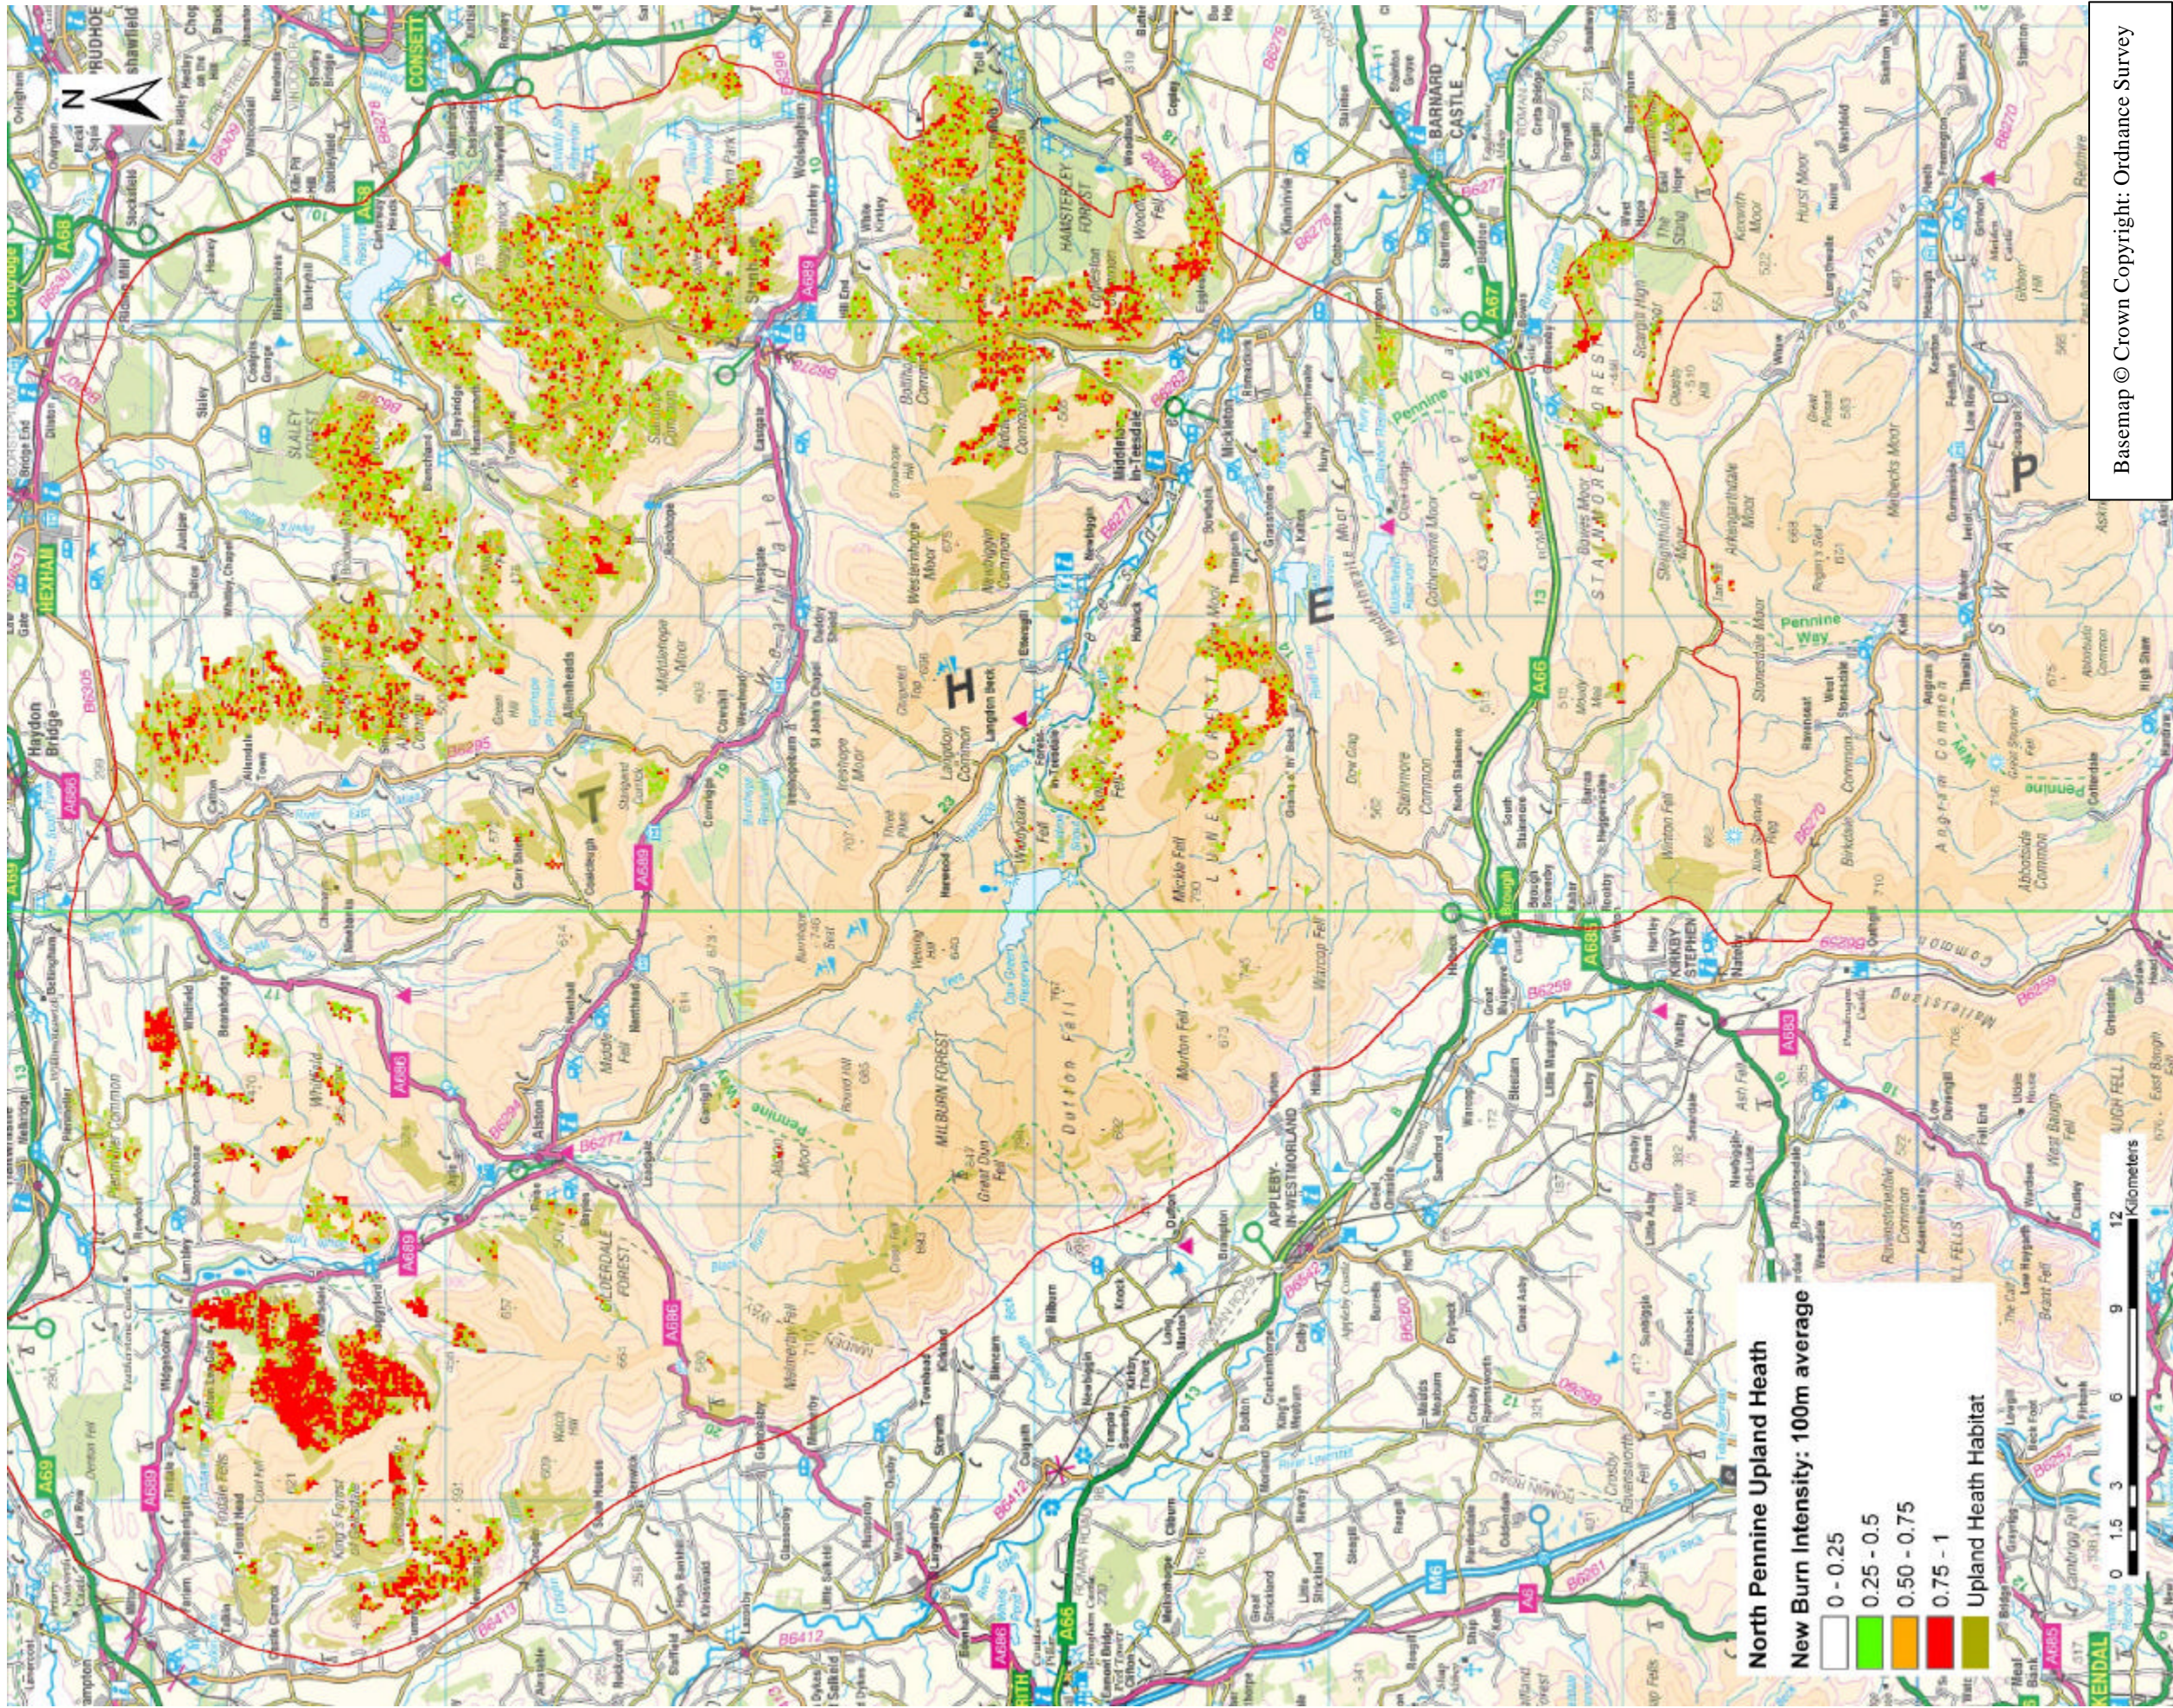

## **Appendix 3: Burn summaries in North Pennines AONB: Upland heath habitat**

Figure A3.1 Classified points: New Burn (Classes 1 & 2)  
Figure A3.2. New Burn intensity:100m summary  
Figure A3.3. New Burn intensity 1 km summary

Figure A3.1. Classified points: New burn (classes 1 & 2) in North Pennines AONB: Upland Heath habitat see accuracy comments in 2.2

Figure A3.2. 100m summary of intensity of new burn (classes 1 &2) in North Pennines AONB: Upland Heath habitat  
see accuracy comments in 2.2

Figure A3.3. 1km summary of intensity of new burn (classes 1 & 2) in North Pennines AONB: Upland Heath Habitat  
 see accuracy comments in 2.2