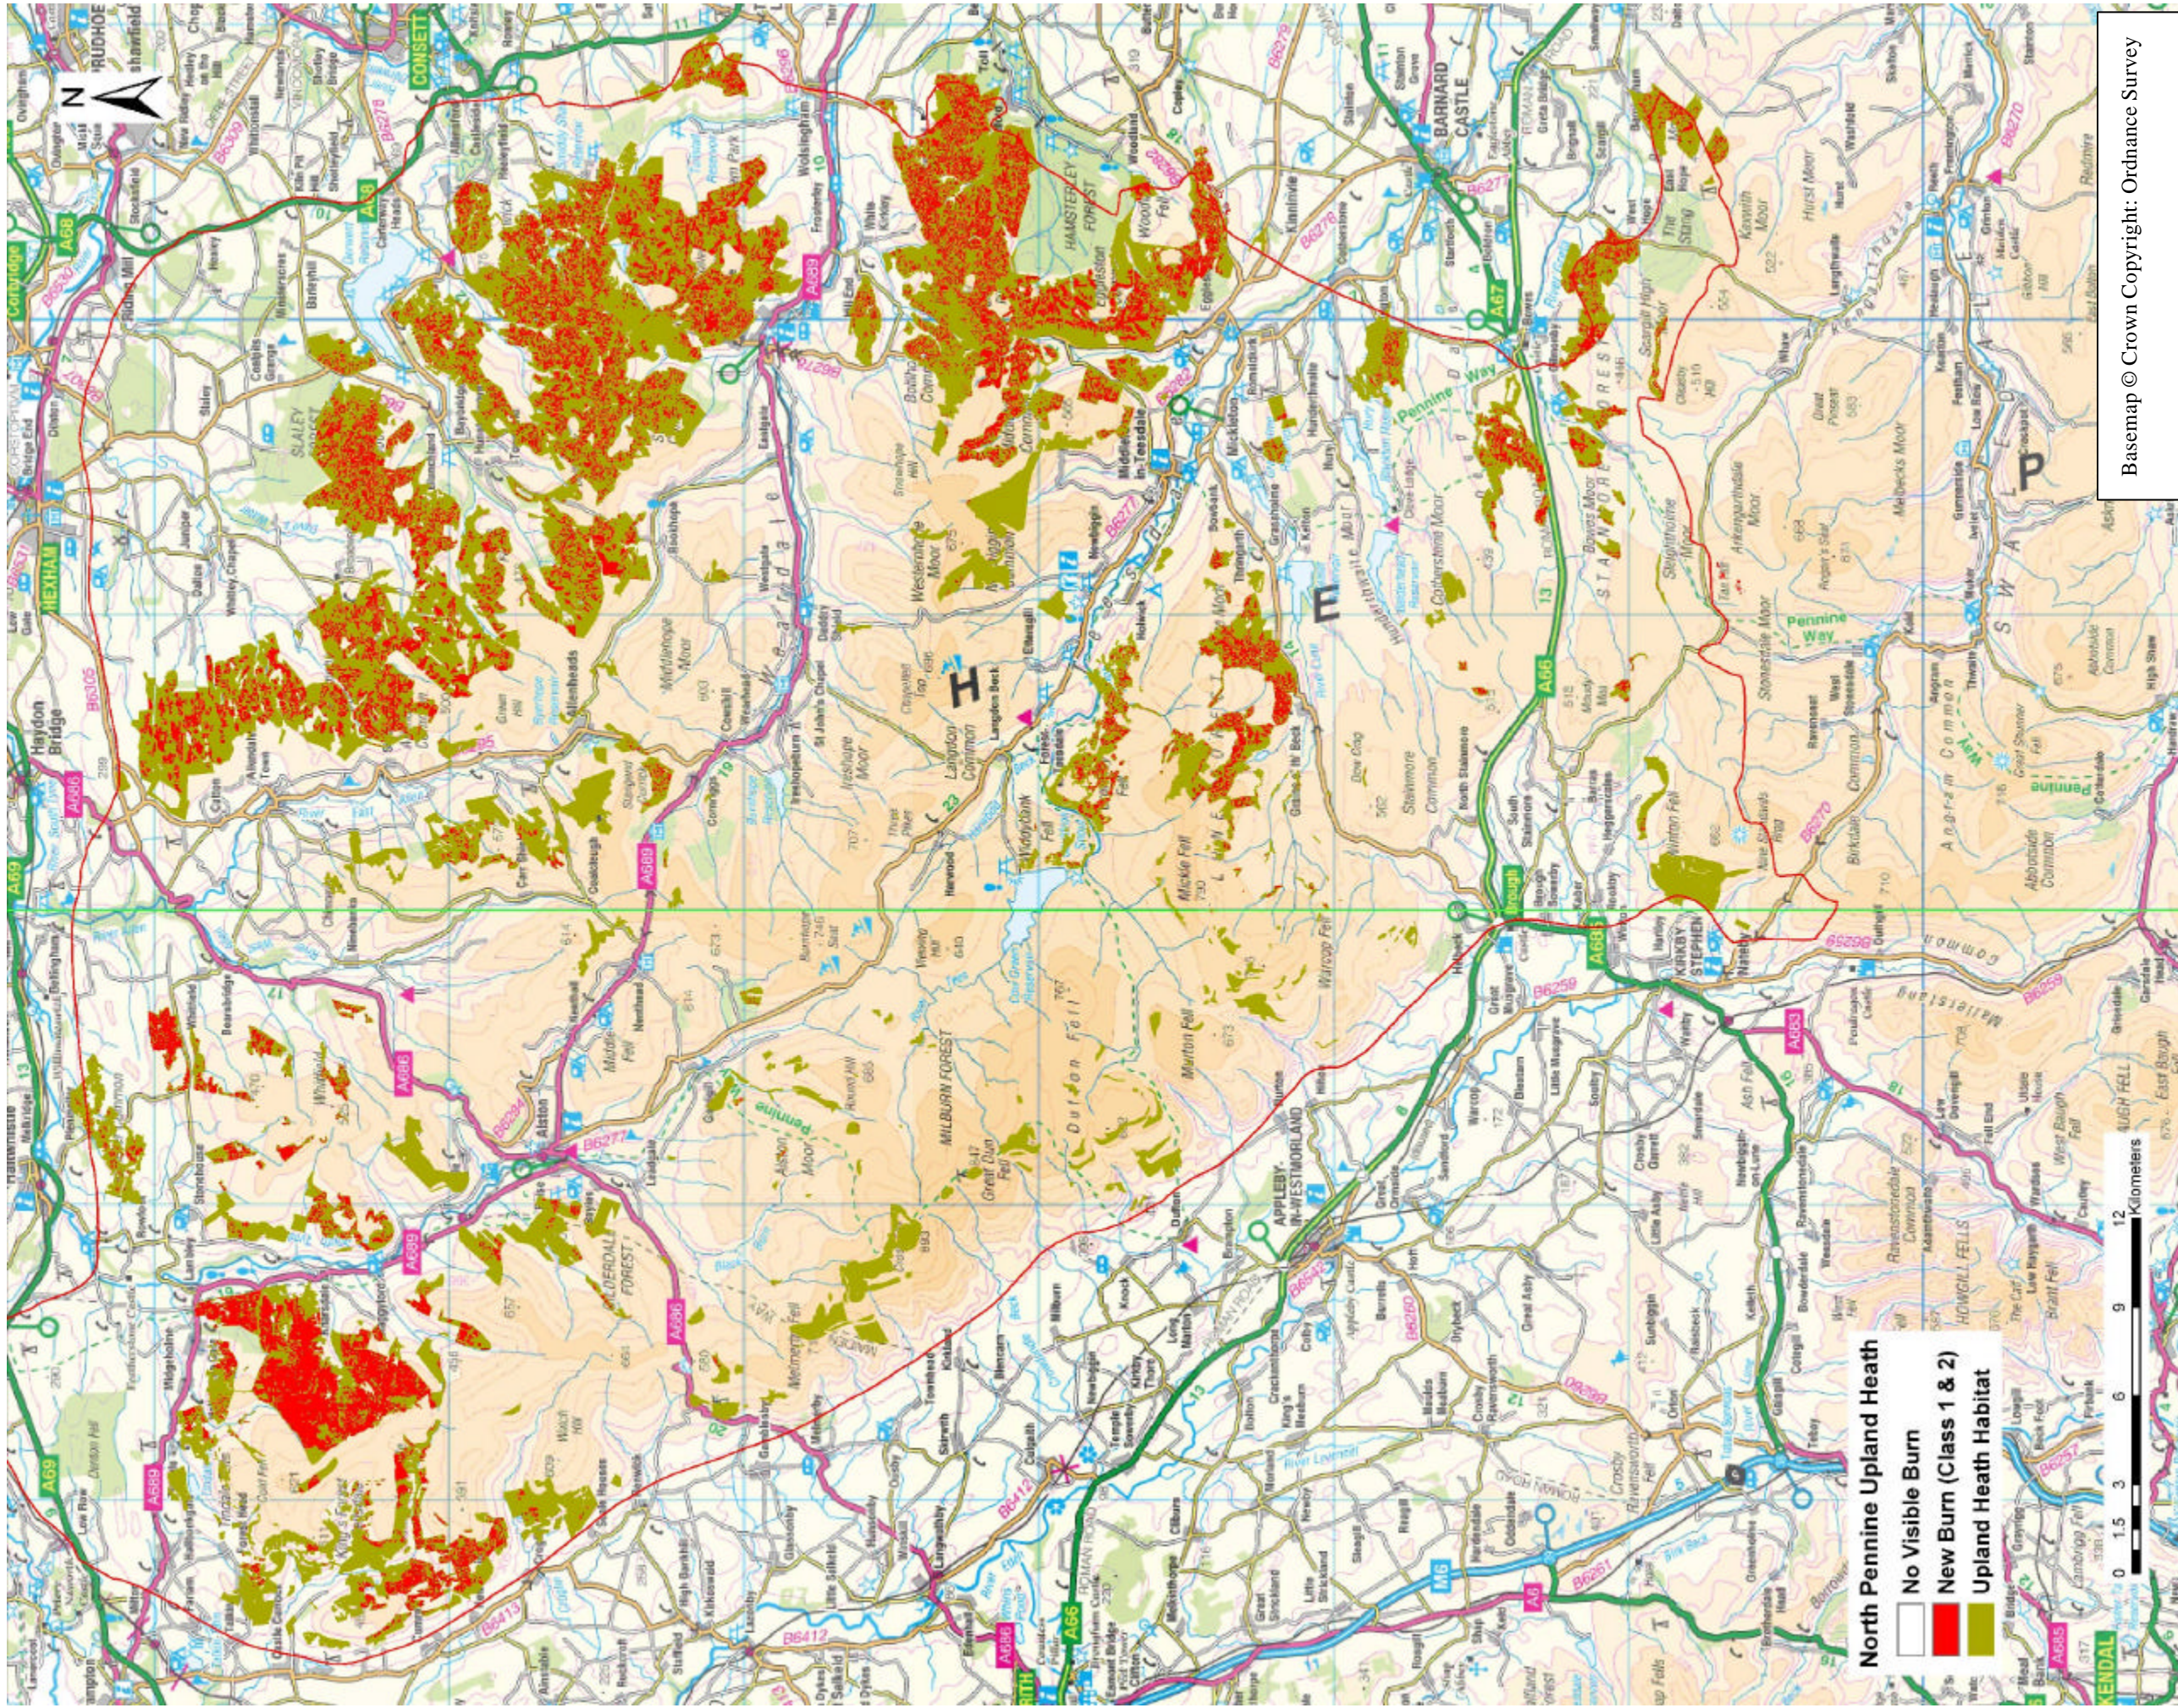

## **Appendix 3: Burn summaries in North Pennines AONB: Upland heath habitat**

Figure A3.1 Classified points: New Burn (Classes 1 & 2)  
Figure A3.2. New Burn intensity:100m summary  
Figure A3.3. New Burn intensity 1 km summary

Figure A3.1. Classified points: New burn (classes 1 & 2) in North Pennines AONB: Upland Heath habitat see accuracy comments in 2.2

Figure A3.2. 100m summary of intensity of new burn (classes 1 &2) in North Pennines AONB: Upland Heath habitat  
see accuracy comments in 2.2

Figure A3.3. 1km summary of intensity of new burn (classes 1 & 2) in North Pennines AONB: Upland Heath Habitat  
 see accuracy comments in 2.2