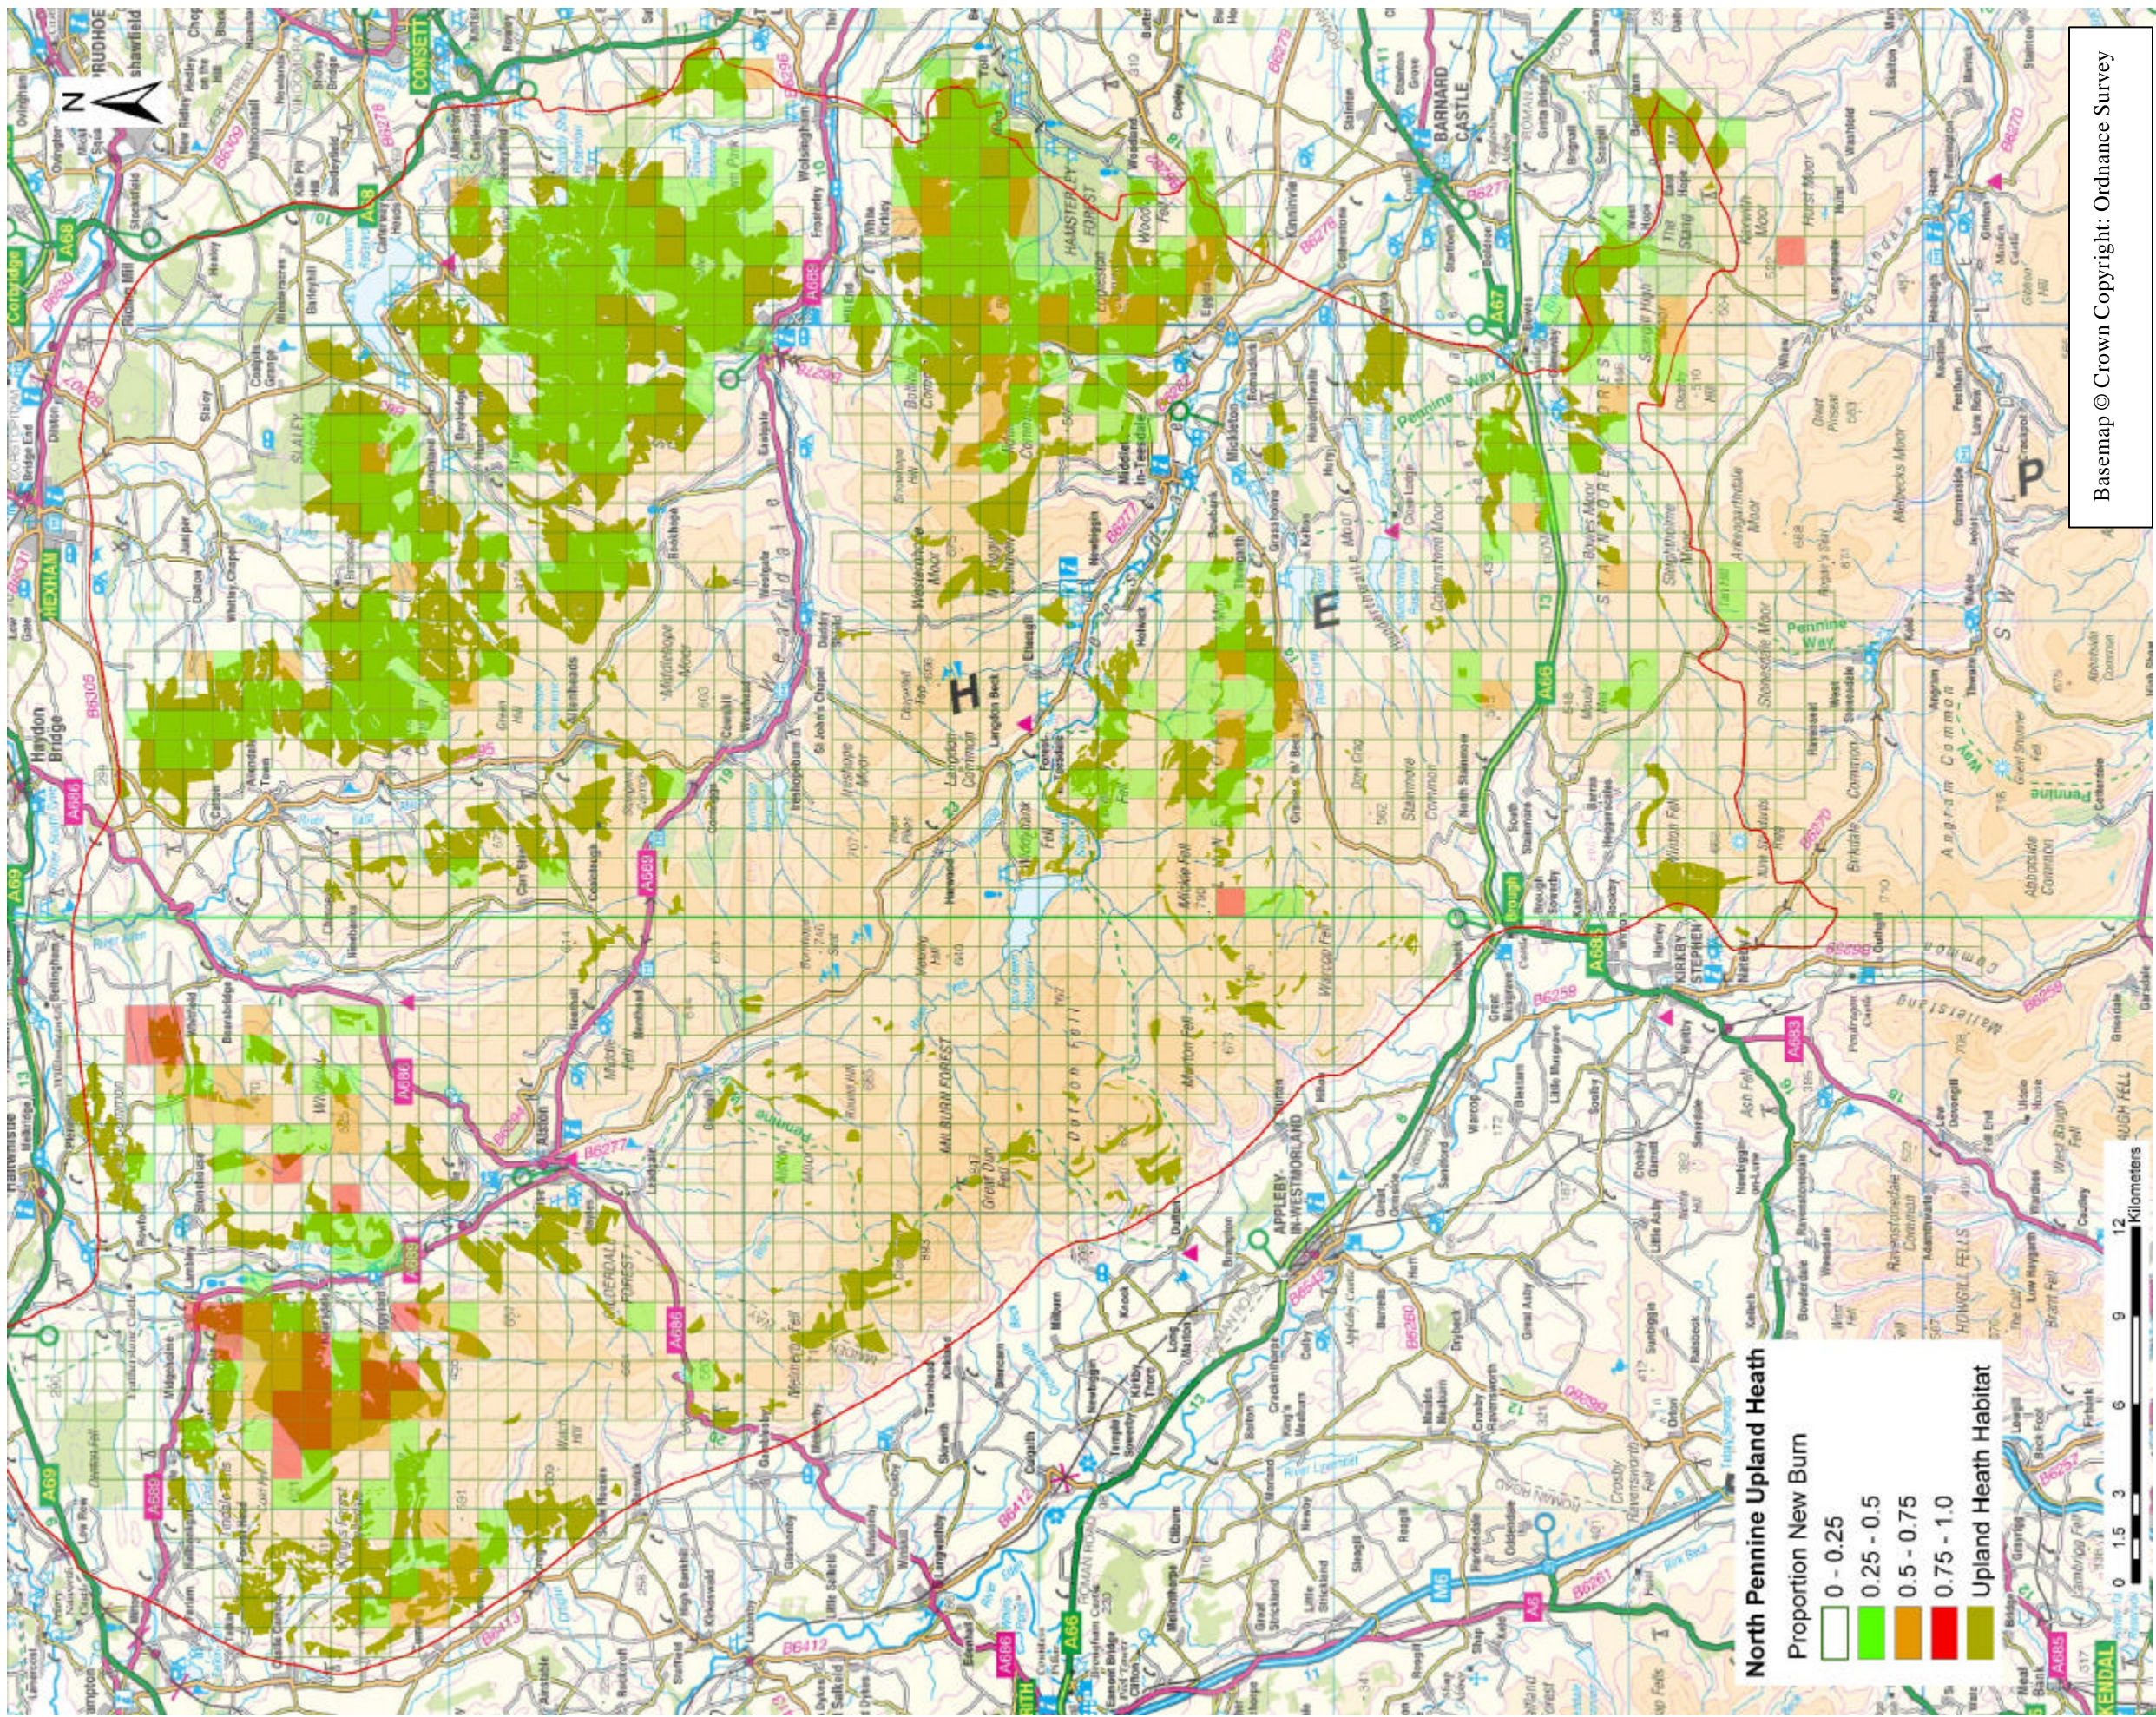

## **Appendix 3: Burn summaries in North Pennines AONB: Upland heath habitat**

Figure A3.1 Classified points: New Burn (Classes 1 & 2)  
Figure A3.2. New Burn intensity:100m summary  
Figure A3.3. New Burn intensity 1 km summary

Figure A3.1. Classified points: New burn (classes 1 & 2) in North Pennines AONB: Upland Heath habitat see accuracy comments in 2.2

Figure A3.2. 100m summary of intensity of new burn (classes 1 &2) in North Pennines AONB: Upland Heath habitat  
see accuracy comments in 2.2

Figure A3.3. 1km summary of intensity of new burn (classes 1 & 2) in North Pennines AONB: Upland Heath Habitat  
 see accuracy comments in 2.2